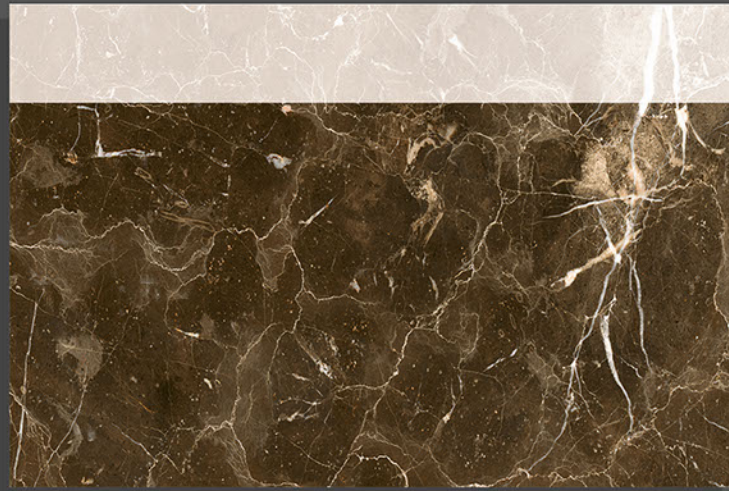

**GLOSSY
SERIES**

1303_DK_R1,2,3,4

DIGITAL WALL TILES

**300X 300 MM
450 MM**