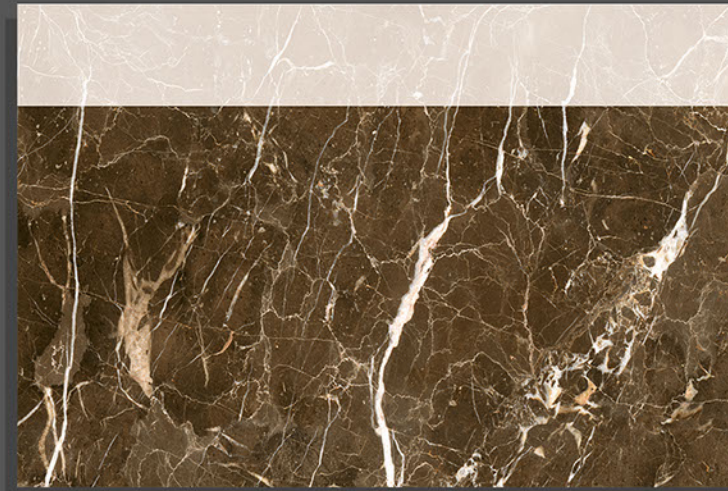

**GLOSSY
SERIES**

1303_DK_R1,2,3,4

DIGITAL WALL TILES

**300X 300 MM
450 MM**