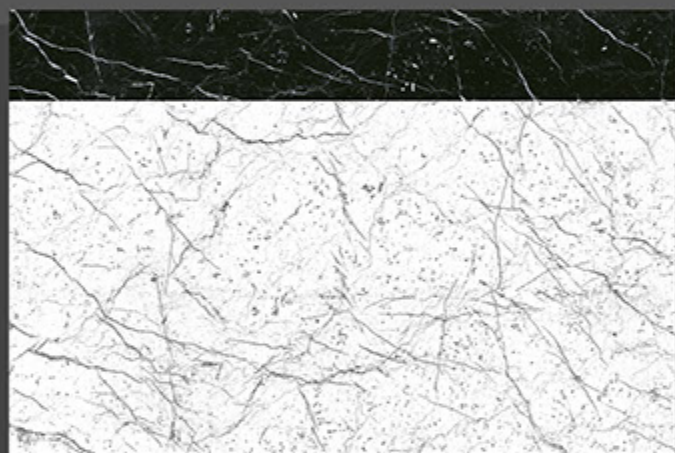

Resistance to Chemicals

1301_DK_R

1308_DK_R

GLOSSY
SERIES

1302_DK_R1,2,3,4

DIGITAL WALL TILES

300X 300 MM
450 MM

1311_DK_R