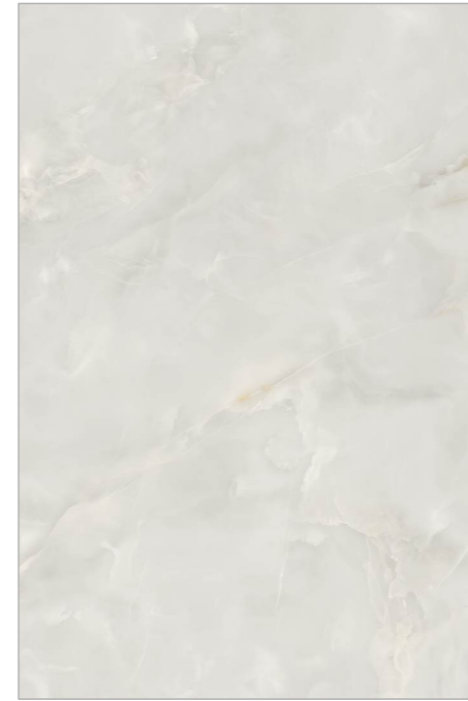

Faces : 4

www.stonegranito.com

PREVIEW // ICELAND

ROMA ONYX

ROMA ONYX

Glossy Finish 

1200x
1800mm

15mm
GVT Body 