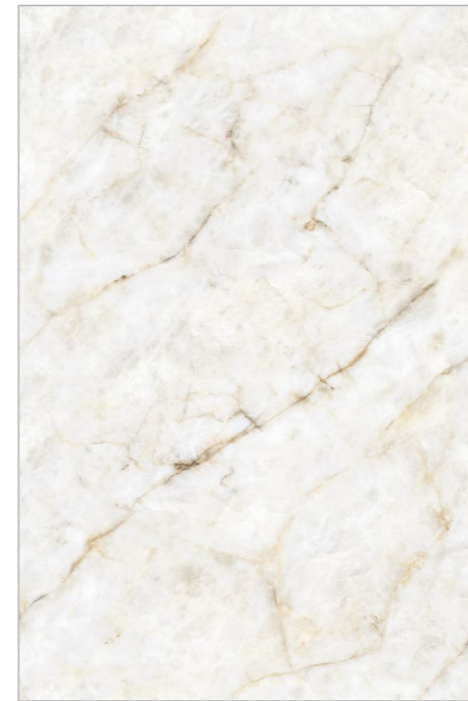

ENDLESS CRISTALLO

Glossy Finish

1200x
1800mm

15mm
GVT Body

Faces : 4

www.stonegranito.com