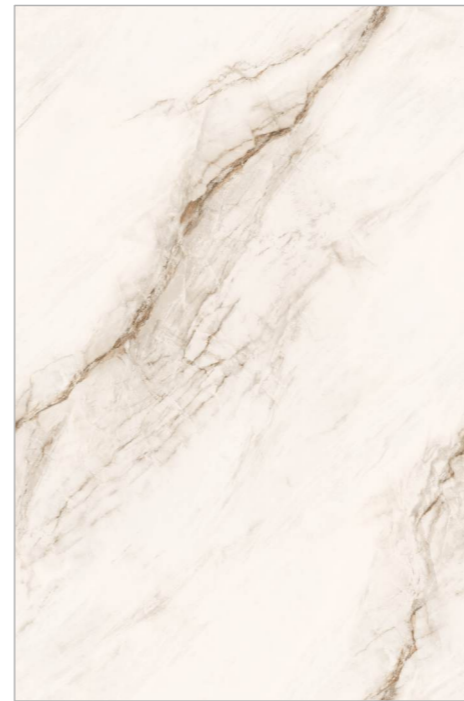

Glossy Finish 

1200x
1800mm

15mm
GVT Body 

Faces : 3

www.stonegranito.com

PREVIEW // ENDLESS FELIZ

ENDLESS MOSES TAUPE

STONE
SURFACES