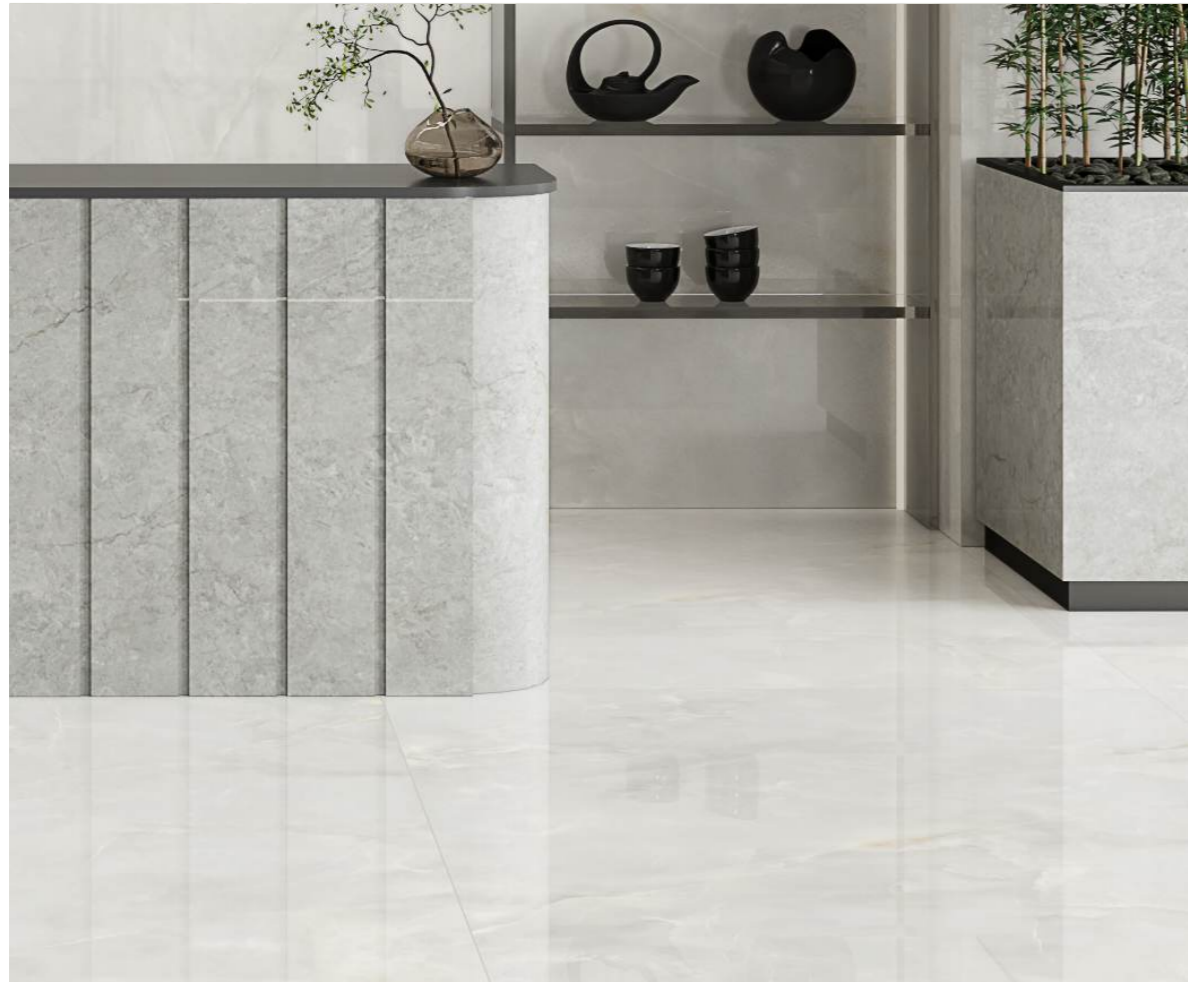

ROMA ONYX

ROMA ONYX

Glossy Finish

1200x
1800mm

15mm
GVT Body

STONE
SURFACES

Faces : 3

www.stonegranito.com