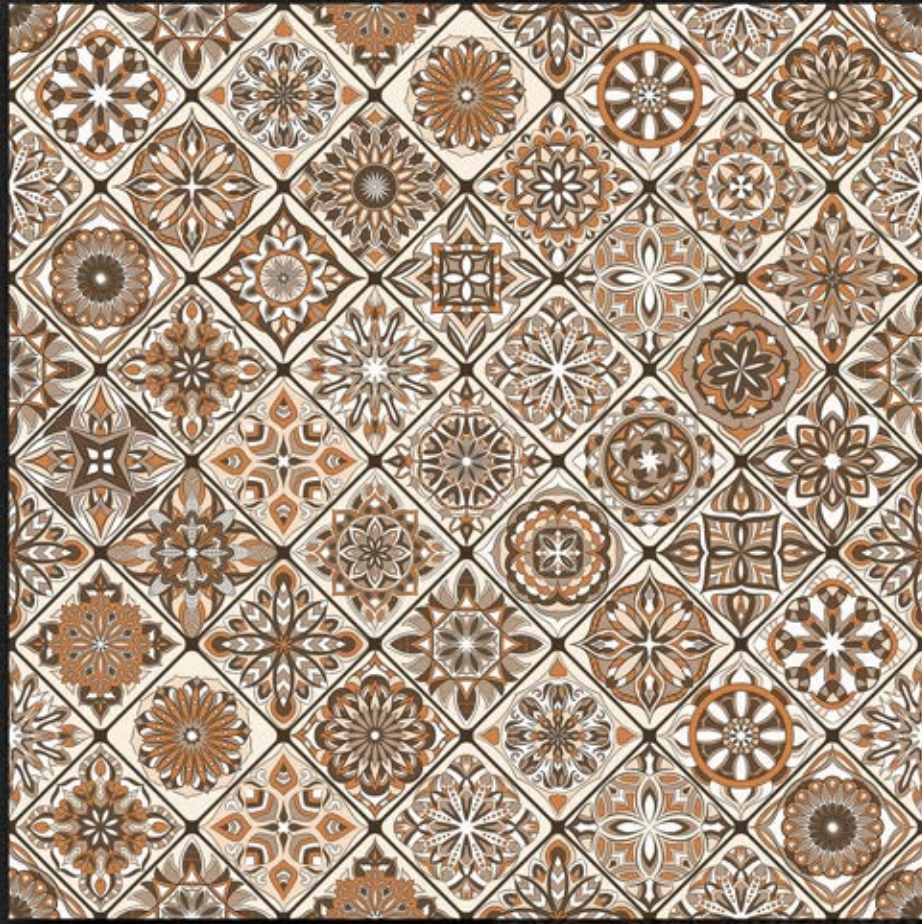

MO-07

MORROCON Series
MATT Finish