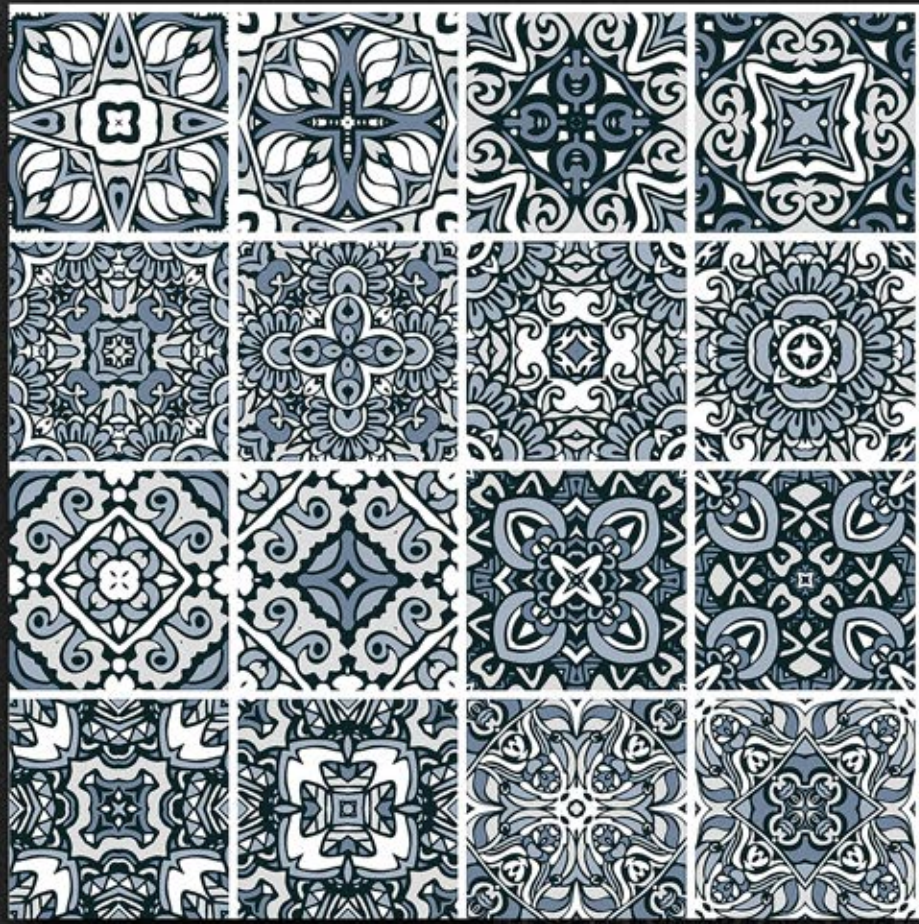

**DIGITAL
PORCELAIN
TILES**

600X600mm

MO-01

MORROCON Series
MATT Finish

MO-02

MORROCON Series
MATT Finish

MO-03

MORROCON Series
MATT Finish