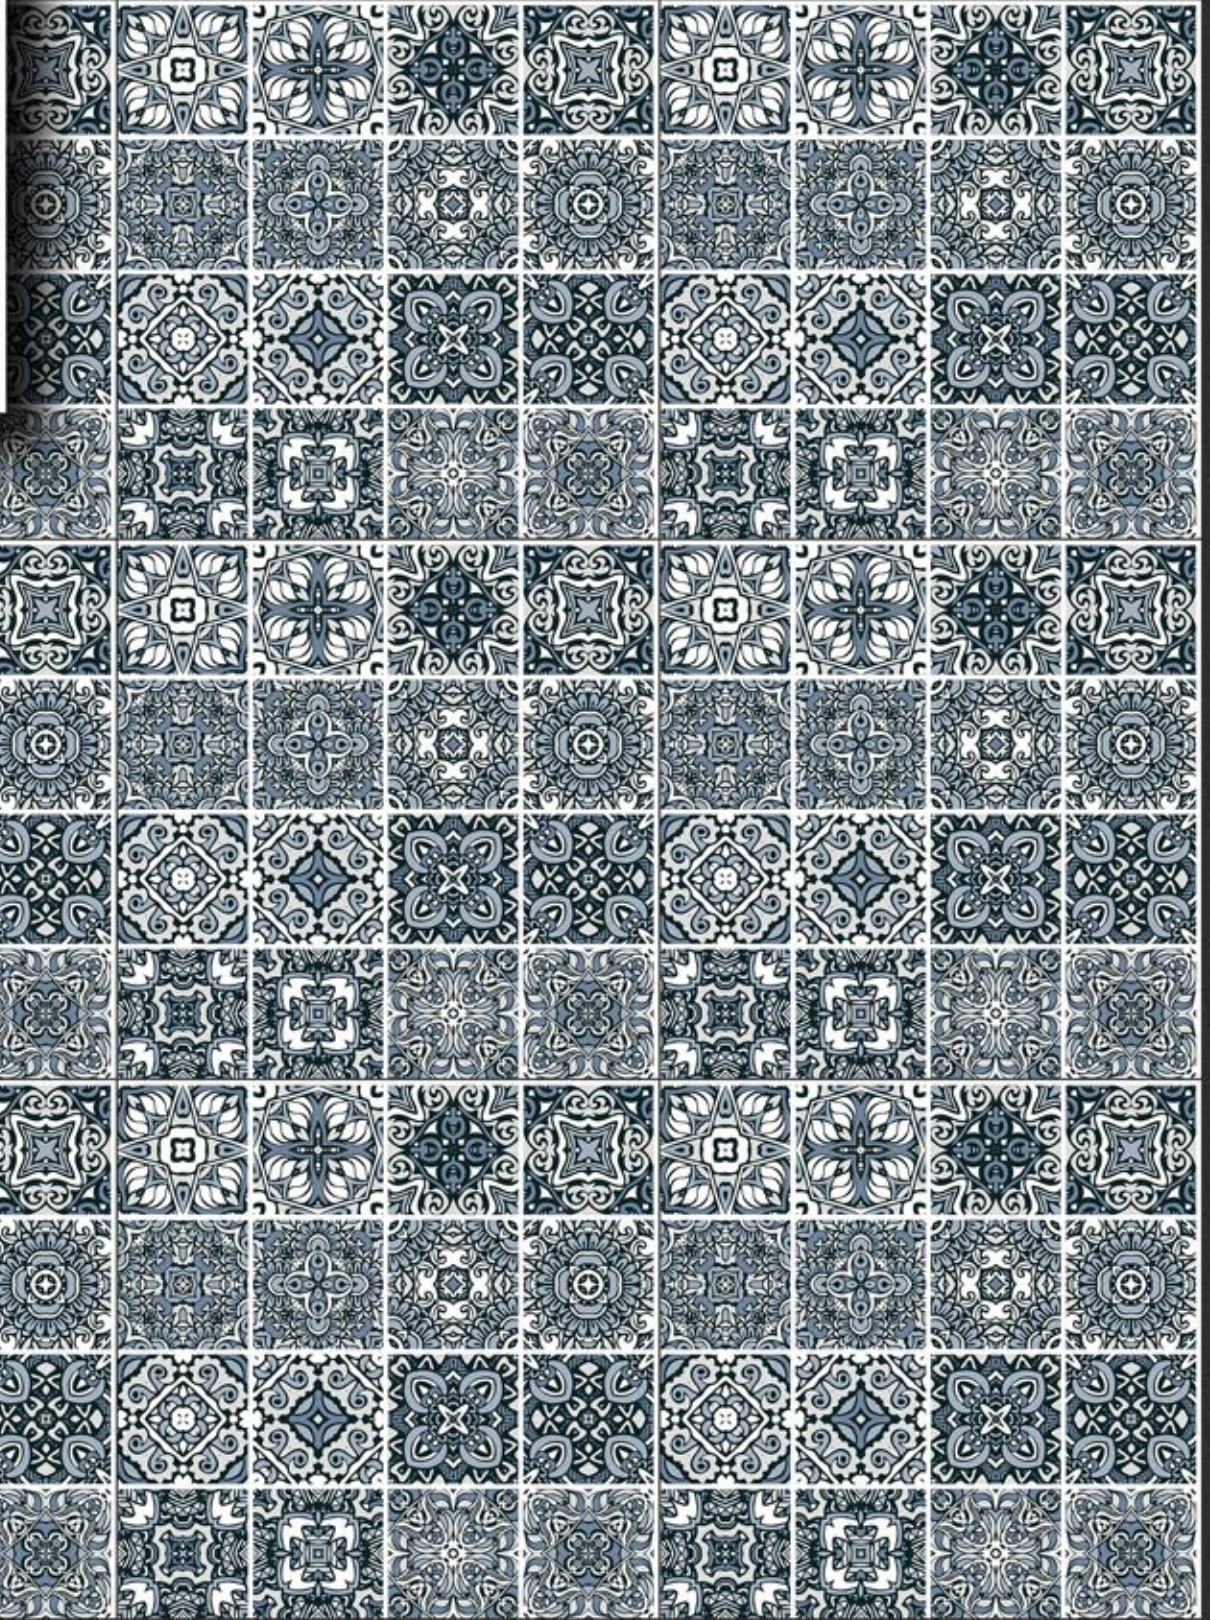

**DIGITAL
PORCELAIN
TILES**

600X600mm

MO-01

MORROCON Series
MATT Finish

MO-02

MORROCON Series
MATT Finish

MO-03

MORROCON Series
MATT Finish