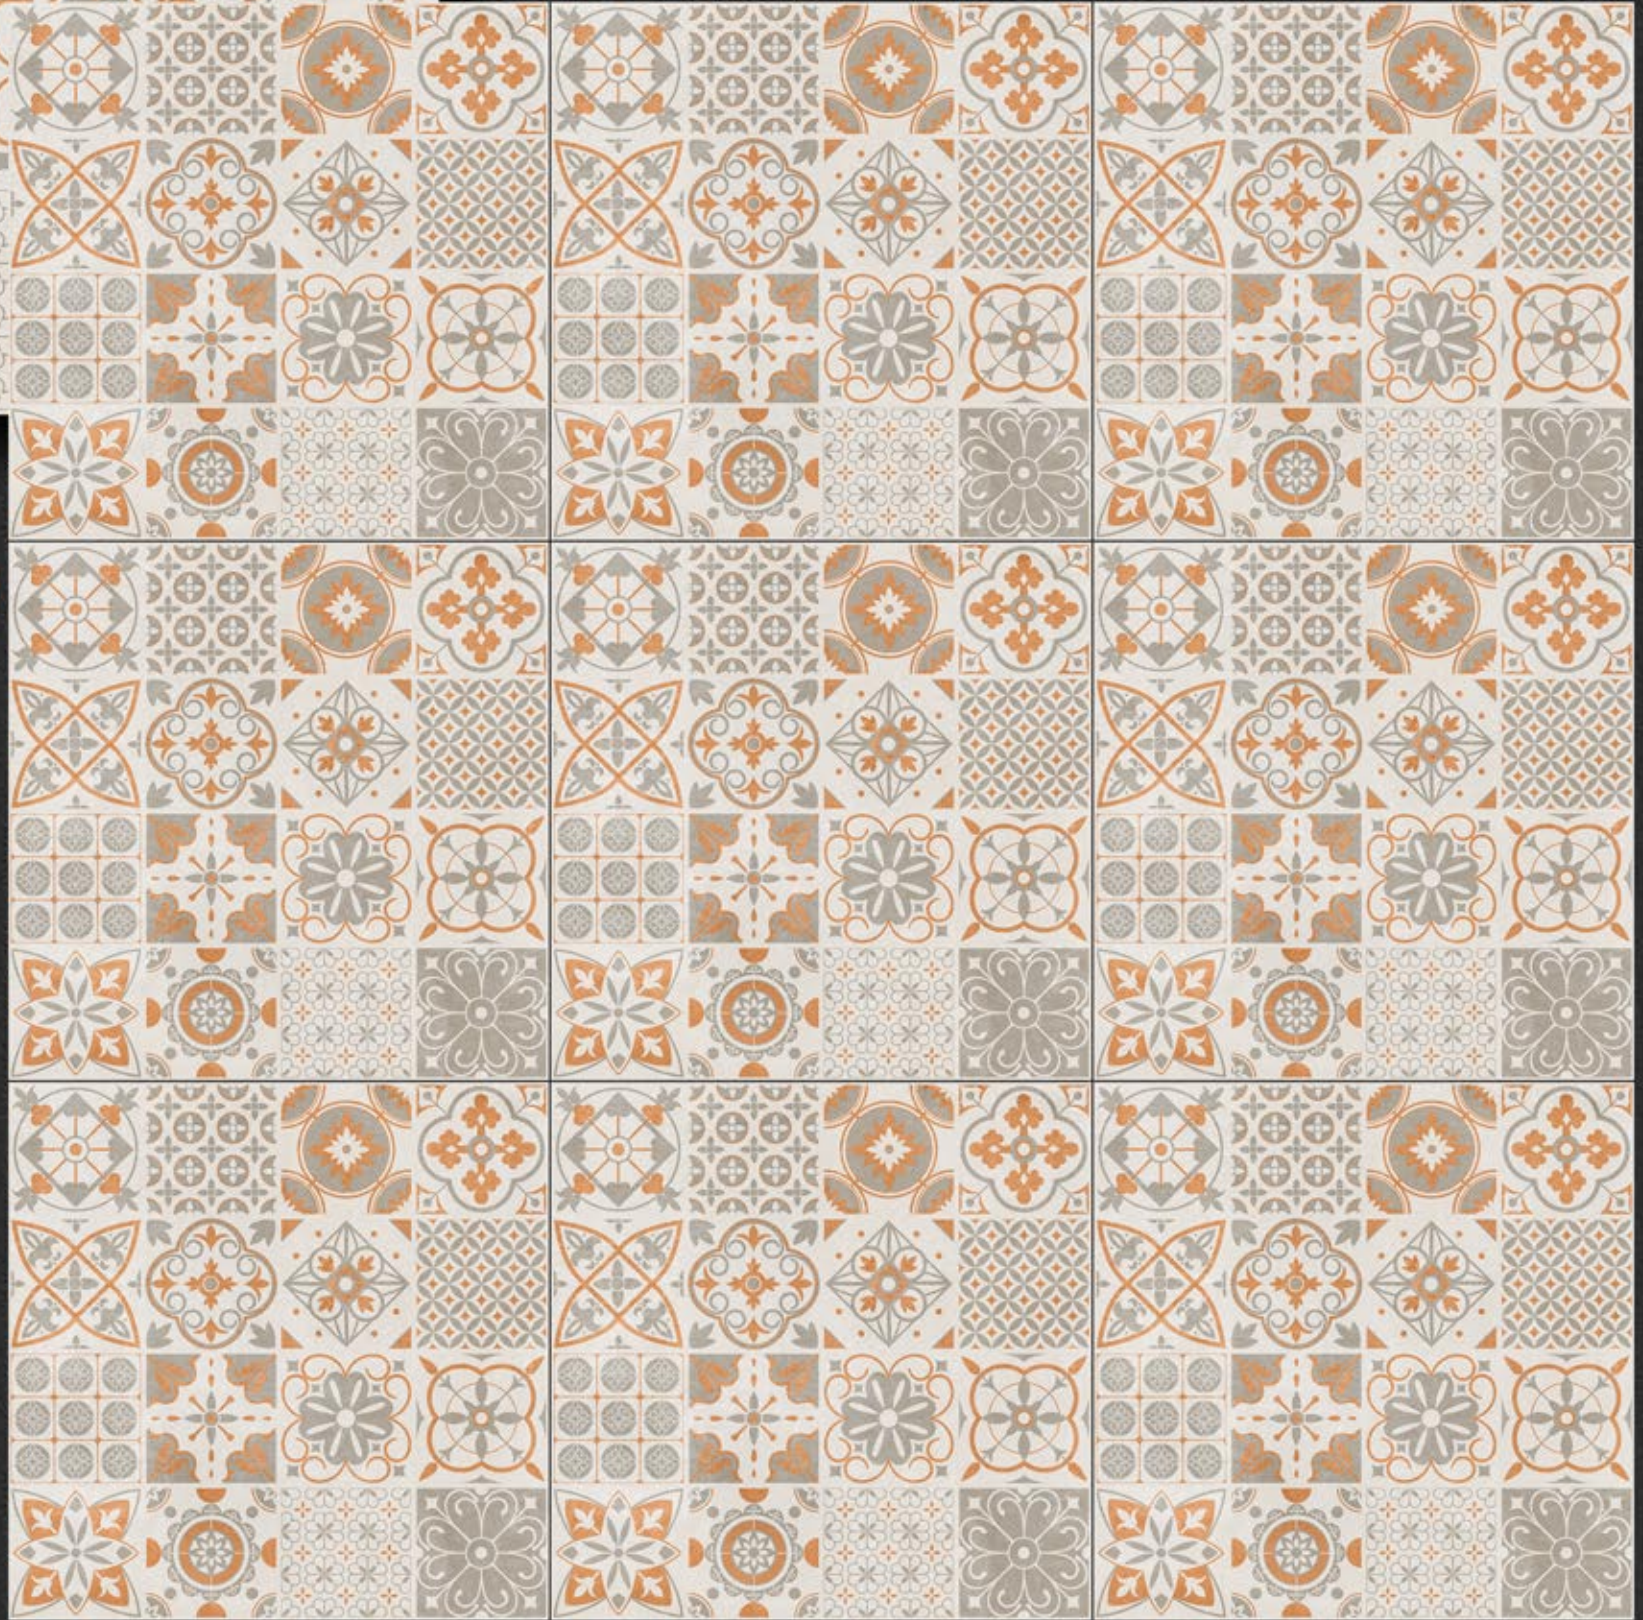

MO-1009

MORROCON Series
MATT Finish