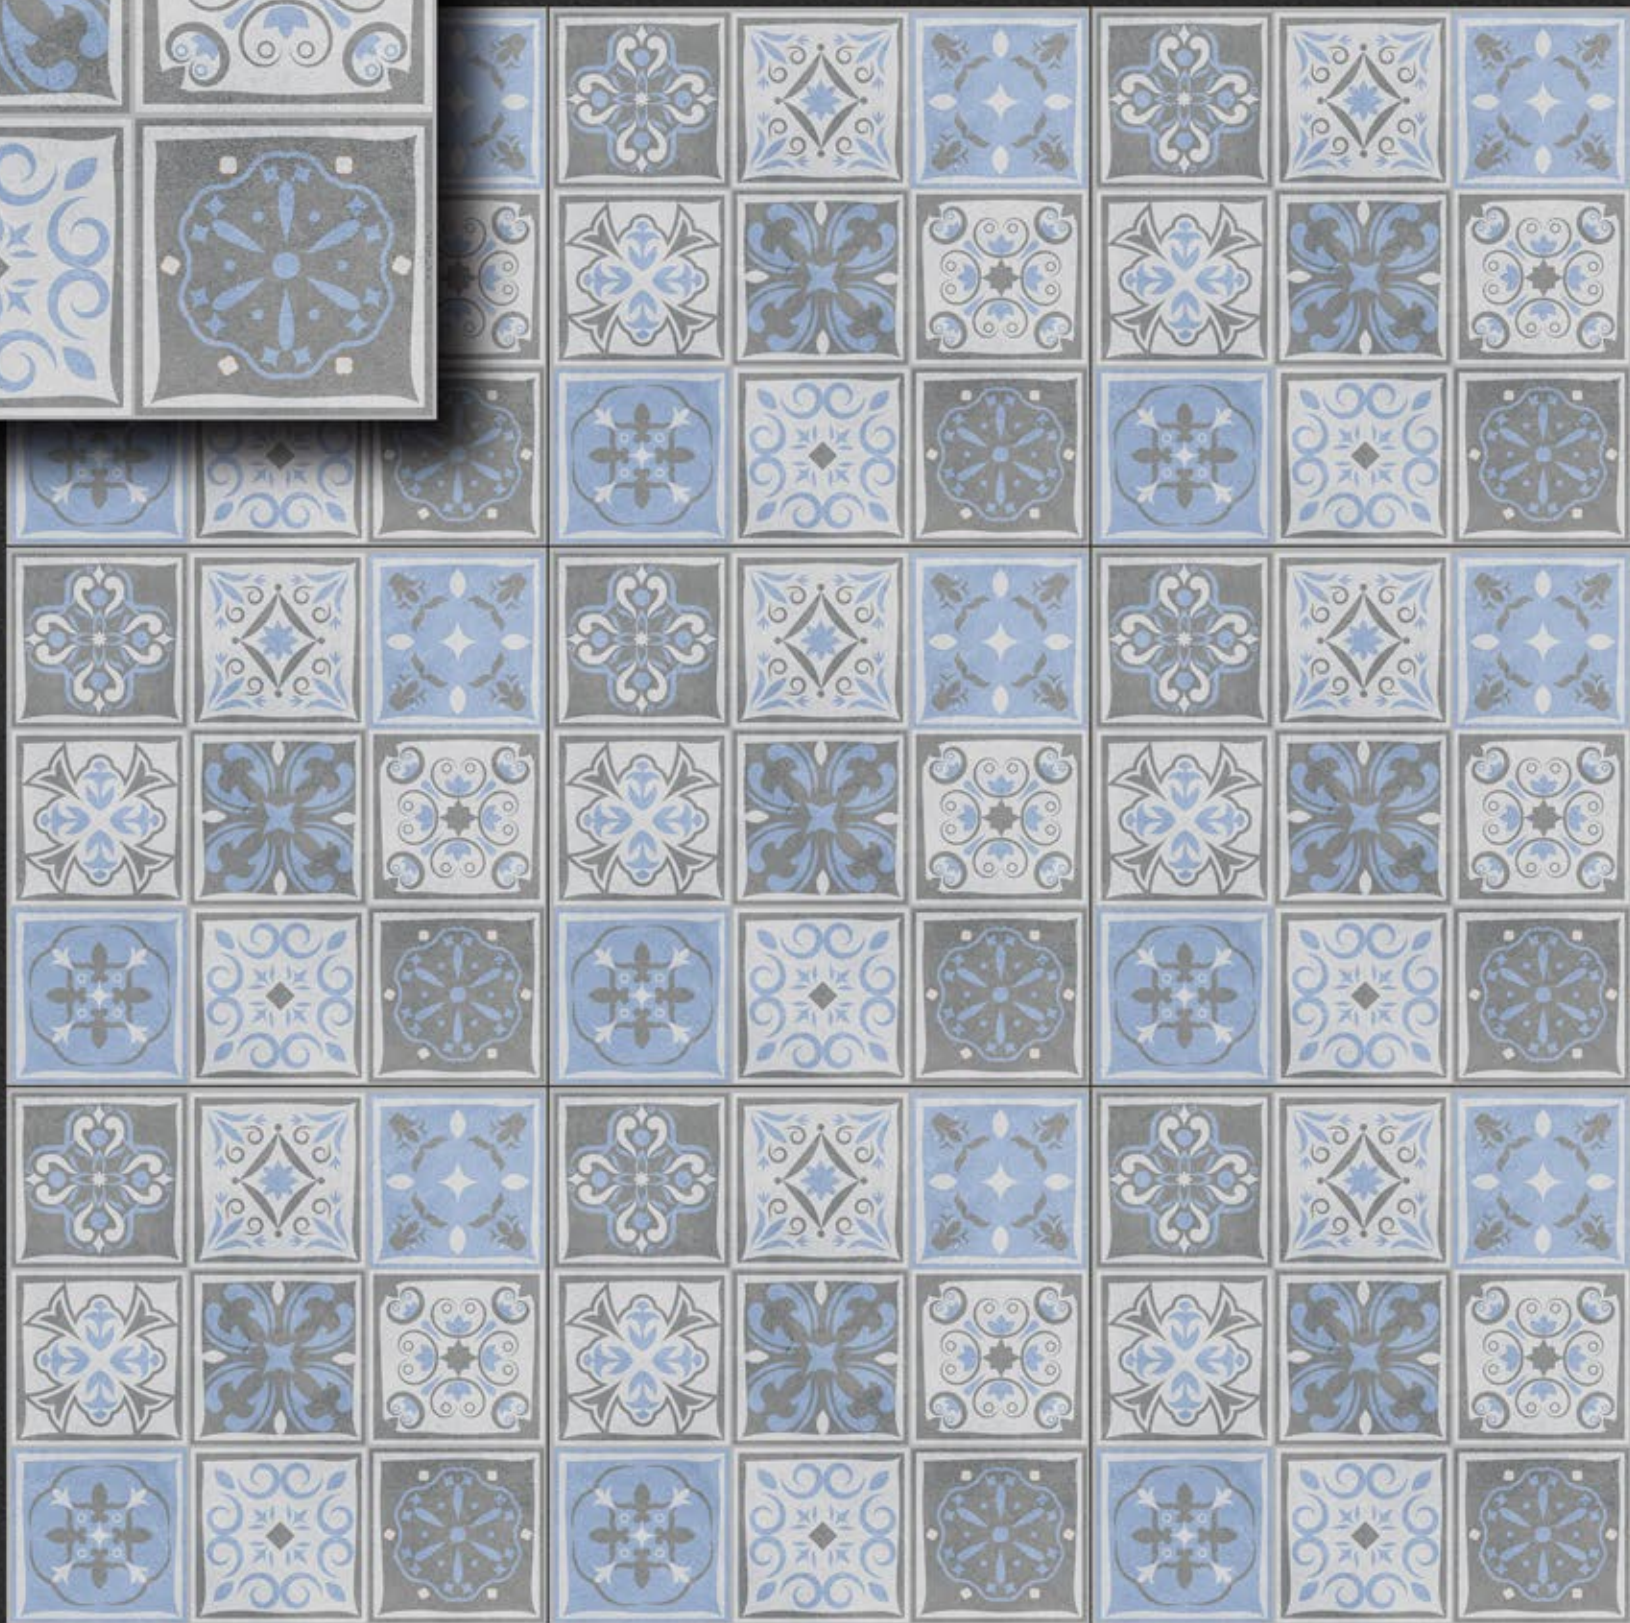

**DIGITAL
PORCELAIN
TILES**

600X600mm

MO-01

MORROCON Series
MATT Finish

MO-02

MORROCON Series
MATT Finish

MO-03

MORROCON Series
MATT Finish

MO-04

MORROCON Series
MATT Finish

MO-05

MORROCON Series
MATT Finish

MO-06

MORROCON Series
MATT Finish

MO-07

MORROCON Series
MATT Finish

MO-12

MORROCON Series
MATT Finish

MO-13

MORROCON Series
MATT Finish

MO-14

MORROCON Series
MATT Finish

MO-15

MORROCON Series
MATT Finish