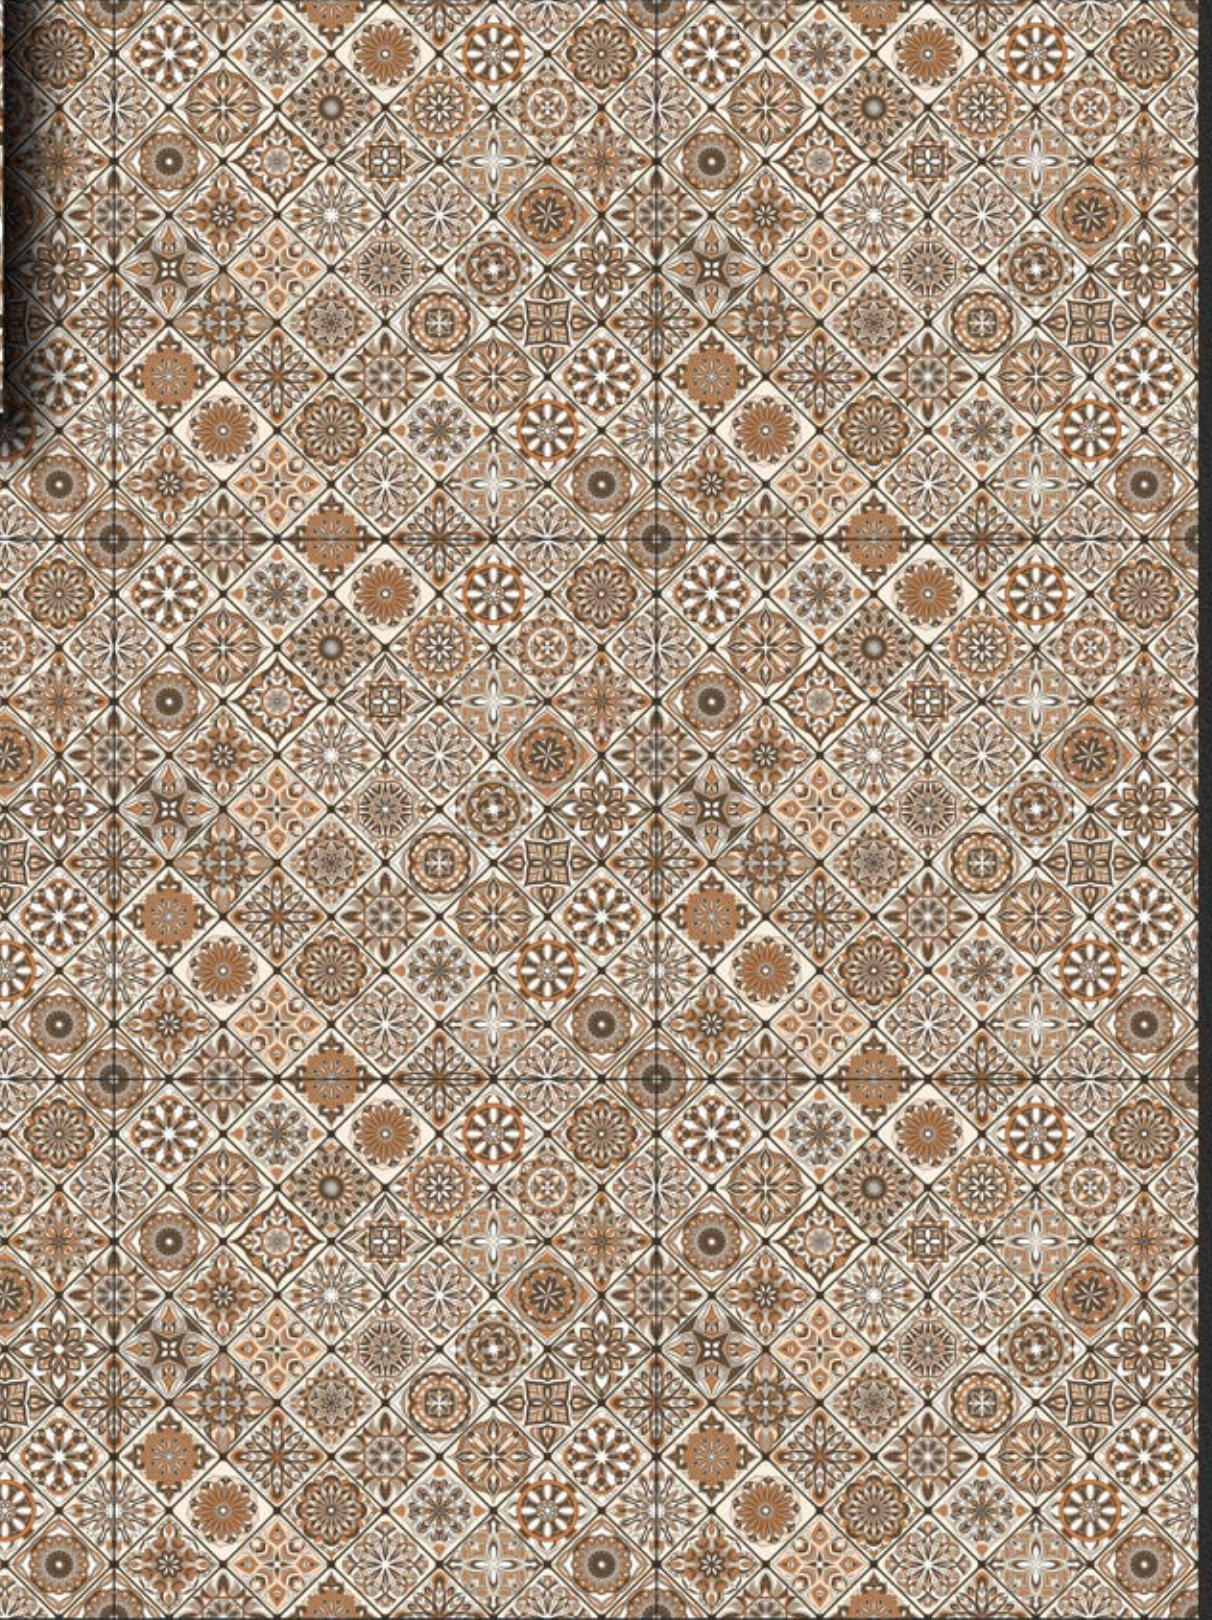

**DIGITAL
PORCELAIN
TILES**

600X600mm

MO-01

MORROCON Series
MATT Finish

MO-02

MORROCON Series
MATT Finish

MO-03

MORROCON Series
MATT Finish

MO-04

MORROCON Series
MATT Finish

MO-05

MORROCON Series
MATT Finish

MO-06

MORROCON Series
MATT Finish

MO-07

MORROCON Series
MATT Finish

MO-12

MORROCON Series
MATT Finish

MO-13

MORROCON Series
MATT Finish

MO-14

MORROCON Series
MATT Finish

MO-15

MORROCON Series
MATT Finish