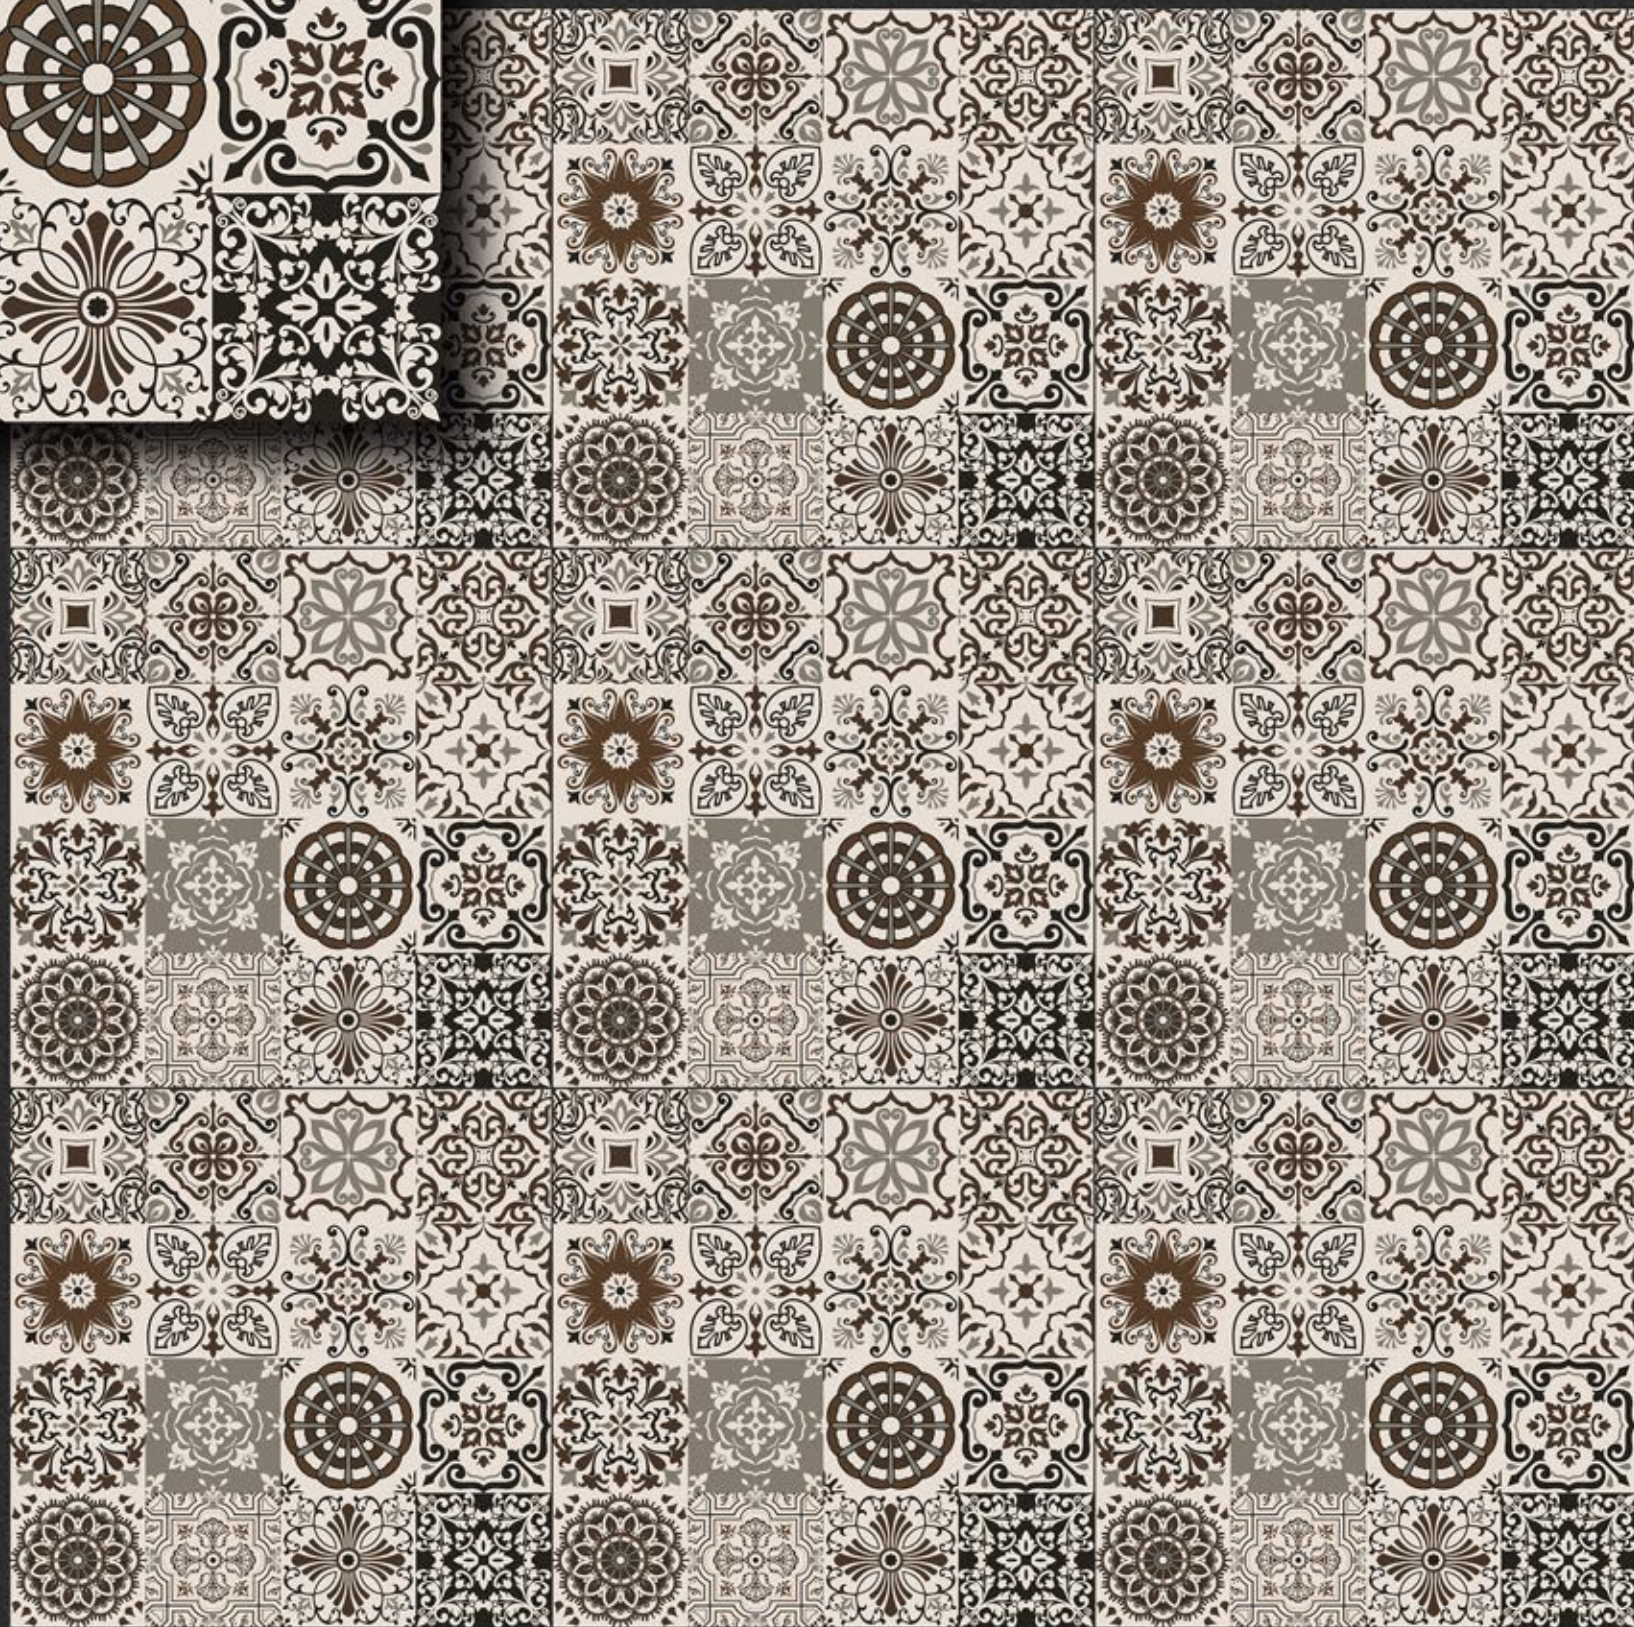

**DIGITAL
PORCELAIN
TILES**

600X600mm

MO-01

MORROCON Series
MATT Finish

MO-02

MORROCON Series
MATT Finish

MO-03

MORROCON Series
MATT Finish

MO-04

MORROCON Series
MATT Finish

MO-05

MORROCON Series
MATT Finish

MO-06

MORROCON Series
MATT Finish

MO-07

MORROCON Series
MATT Finish