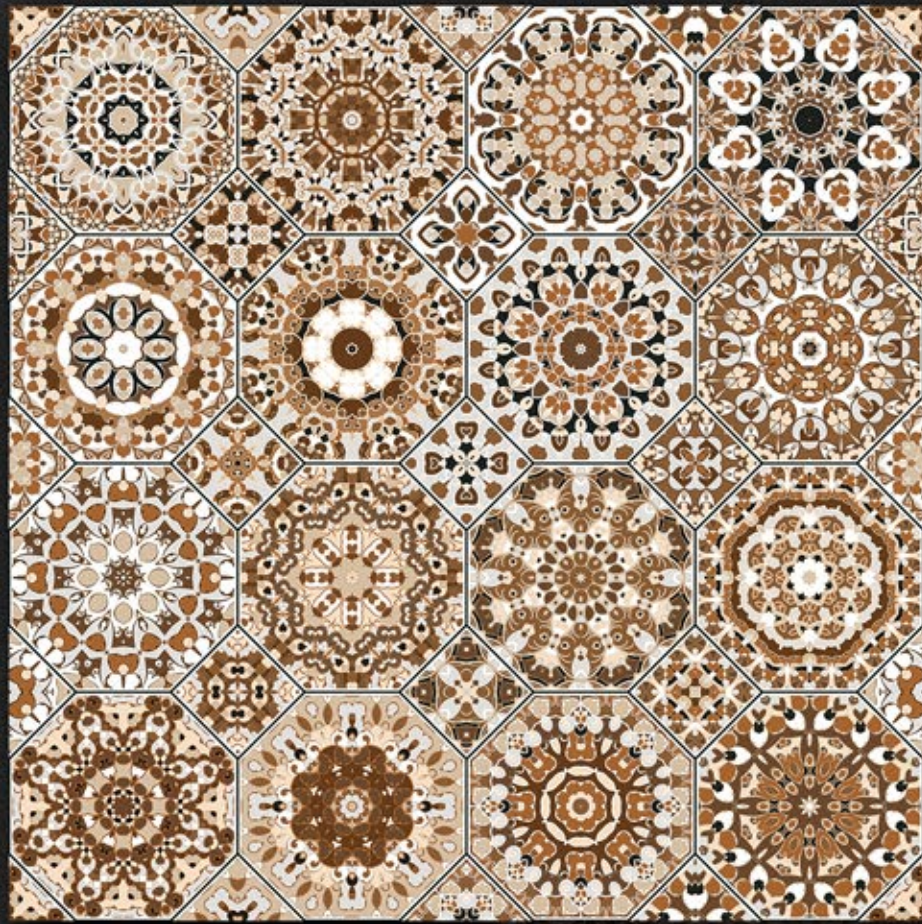

**DIGITAL
PORCELAIN
TILES**

600X600mm

MO-01

MORROCON Series
MATT Finish

MO-02

MORROCON Series
MATT Finish

MO-03

MORROCON Series
MATT Finish