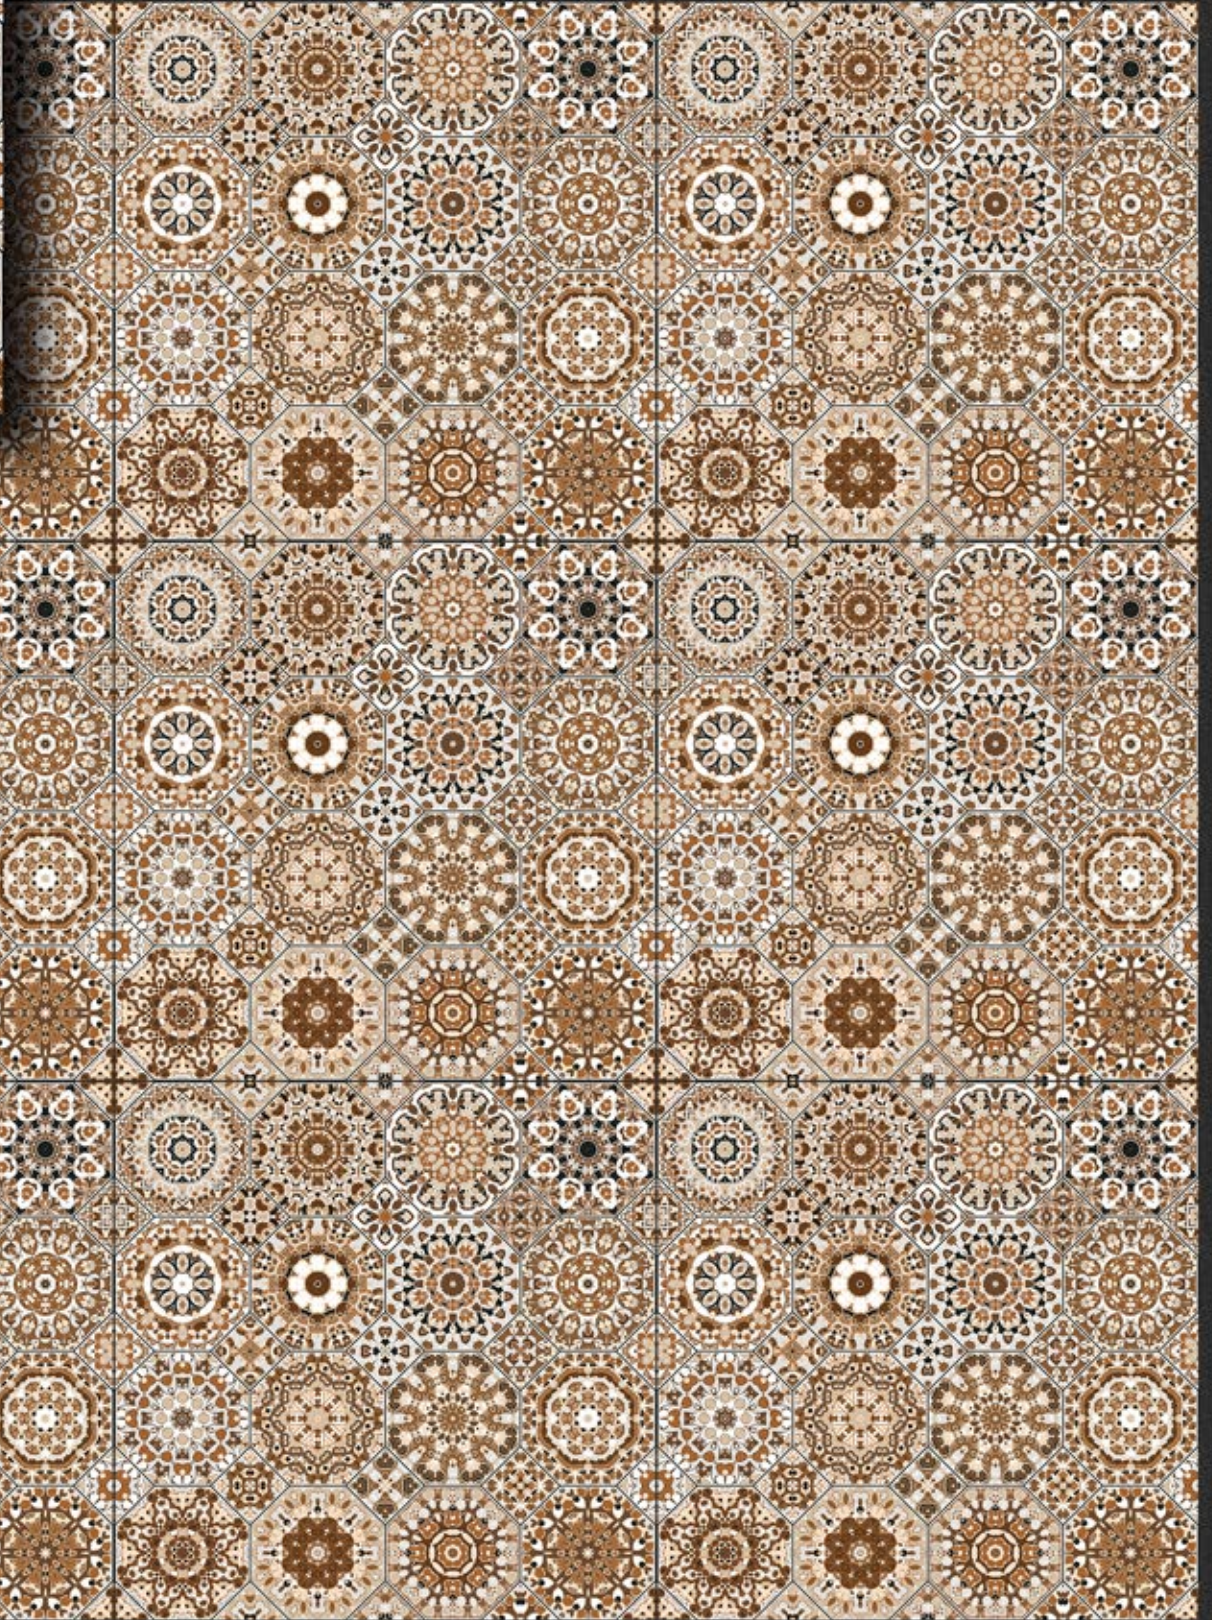

**DIGITAL
PORCELAIN
TILES**

600X600mm

MO-01

MORROCON Series
MATT Finish

MO-02

MORROCON Series
MATT Finish

MO-03

MORROCON Series
MATT Finish

MO-04

MORROCON Series
MATT Finish

MO-05

MORROCON Series
MATT Finish

MO-06

MORROCON Series
MATT Finish

MO-07

MORROCON Series
MATT Finish

MO-12

MORROCON Series
MATT Finish

MO-13

MORROCON Series
MATT Finish

MO-14

MORROCON Series
MATT Finish

MO-15

MORROCON Series
MATT Finish

MO-1009

MORROCON Series
MATT Finish

MO-1010

MORROCON Series
MATT Finish