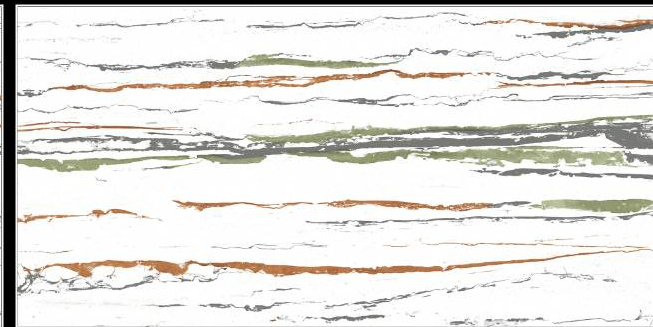

BACK TO INDEX