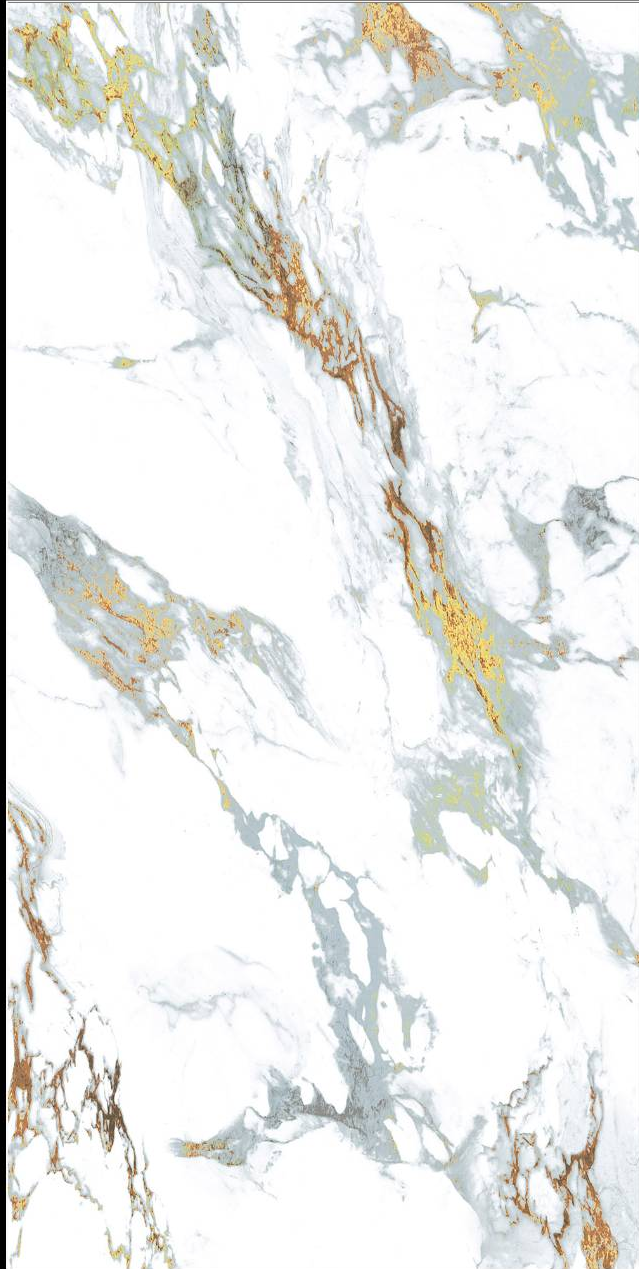

MULTI *Collection* STATUARIO

STATUARIO RICHMOND

Size :
600X1200 MM

Random :
4

Finish :
Glossy

SCAN FOR
360 VIEW