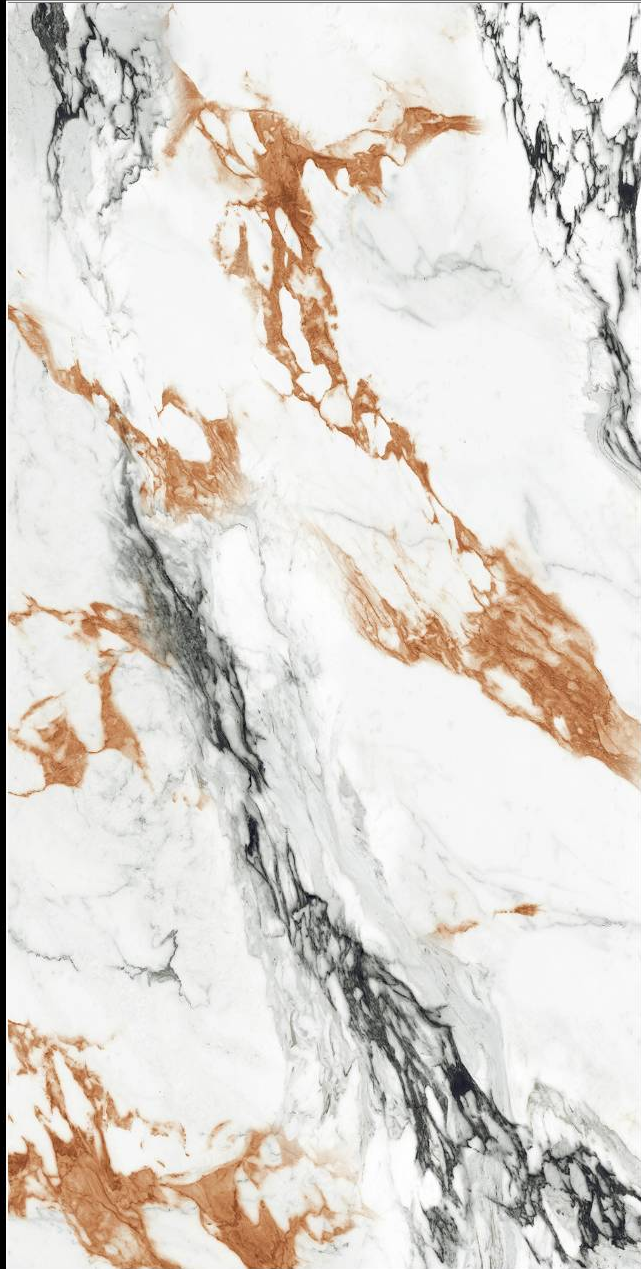

MULTI *Collection* STATUARIO

MINORCA WHITE

Size :
600X1200 MM

Random :
4

Finish :
Glossy

SCAN FOR
360 VIEW