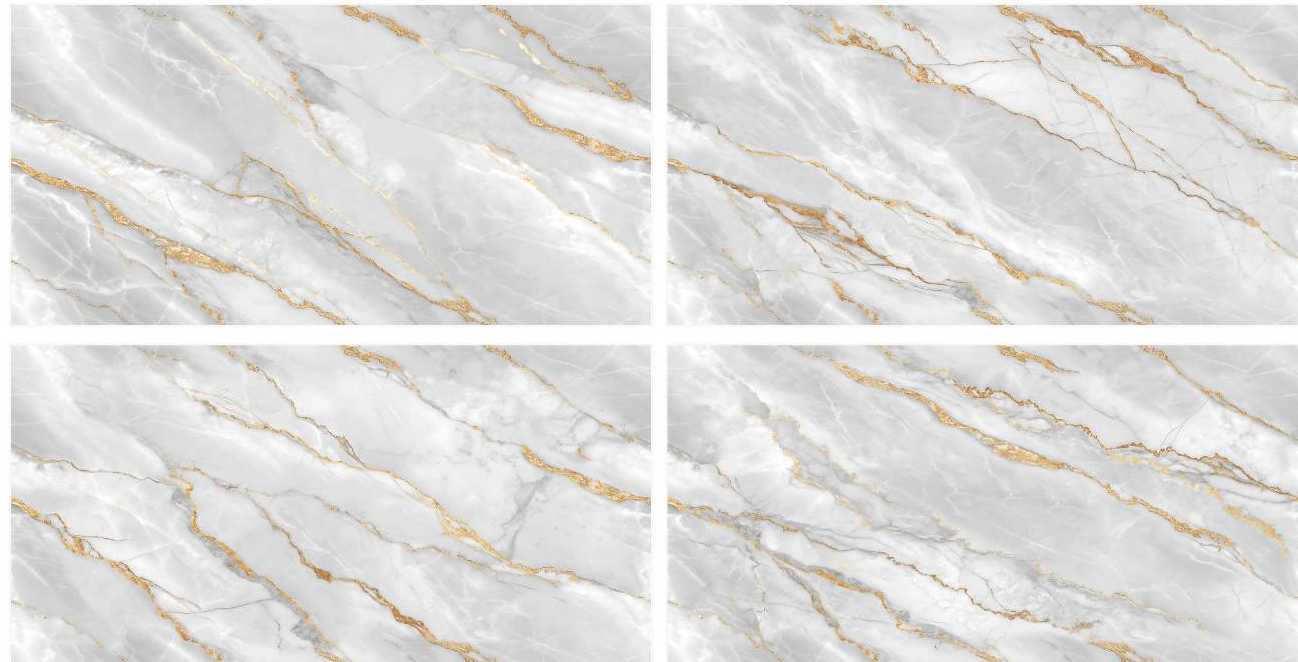

BACK TO INDEX