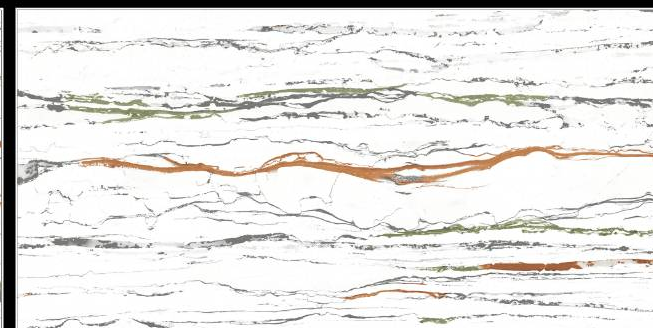

BACK TO INDEX