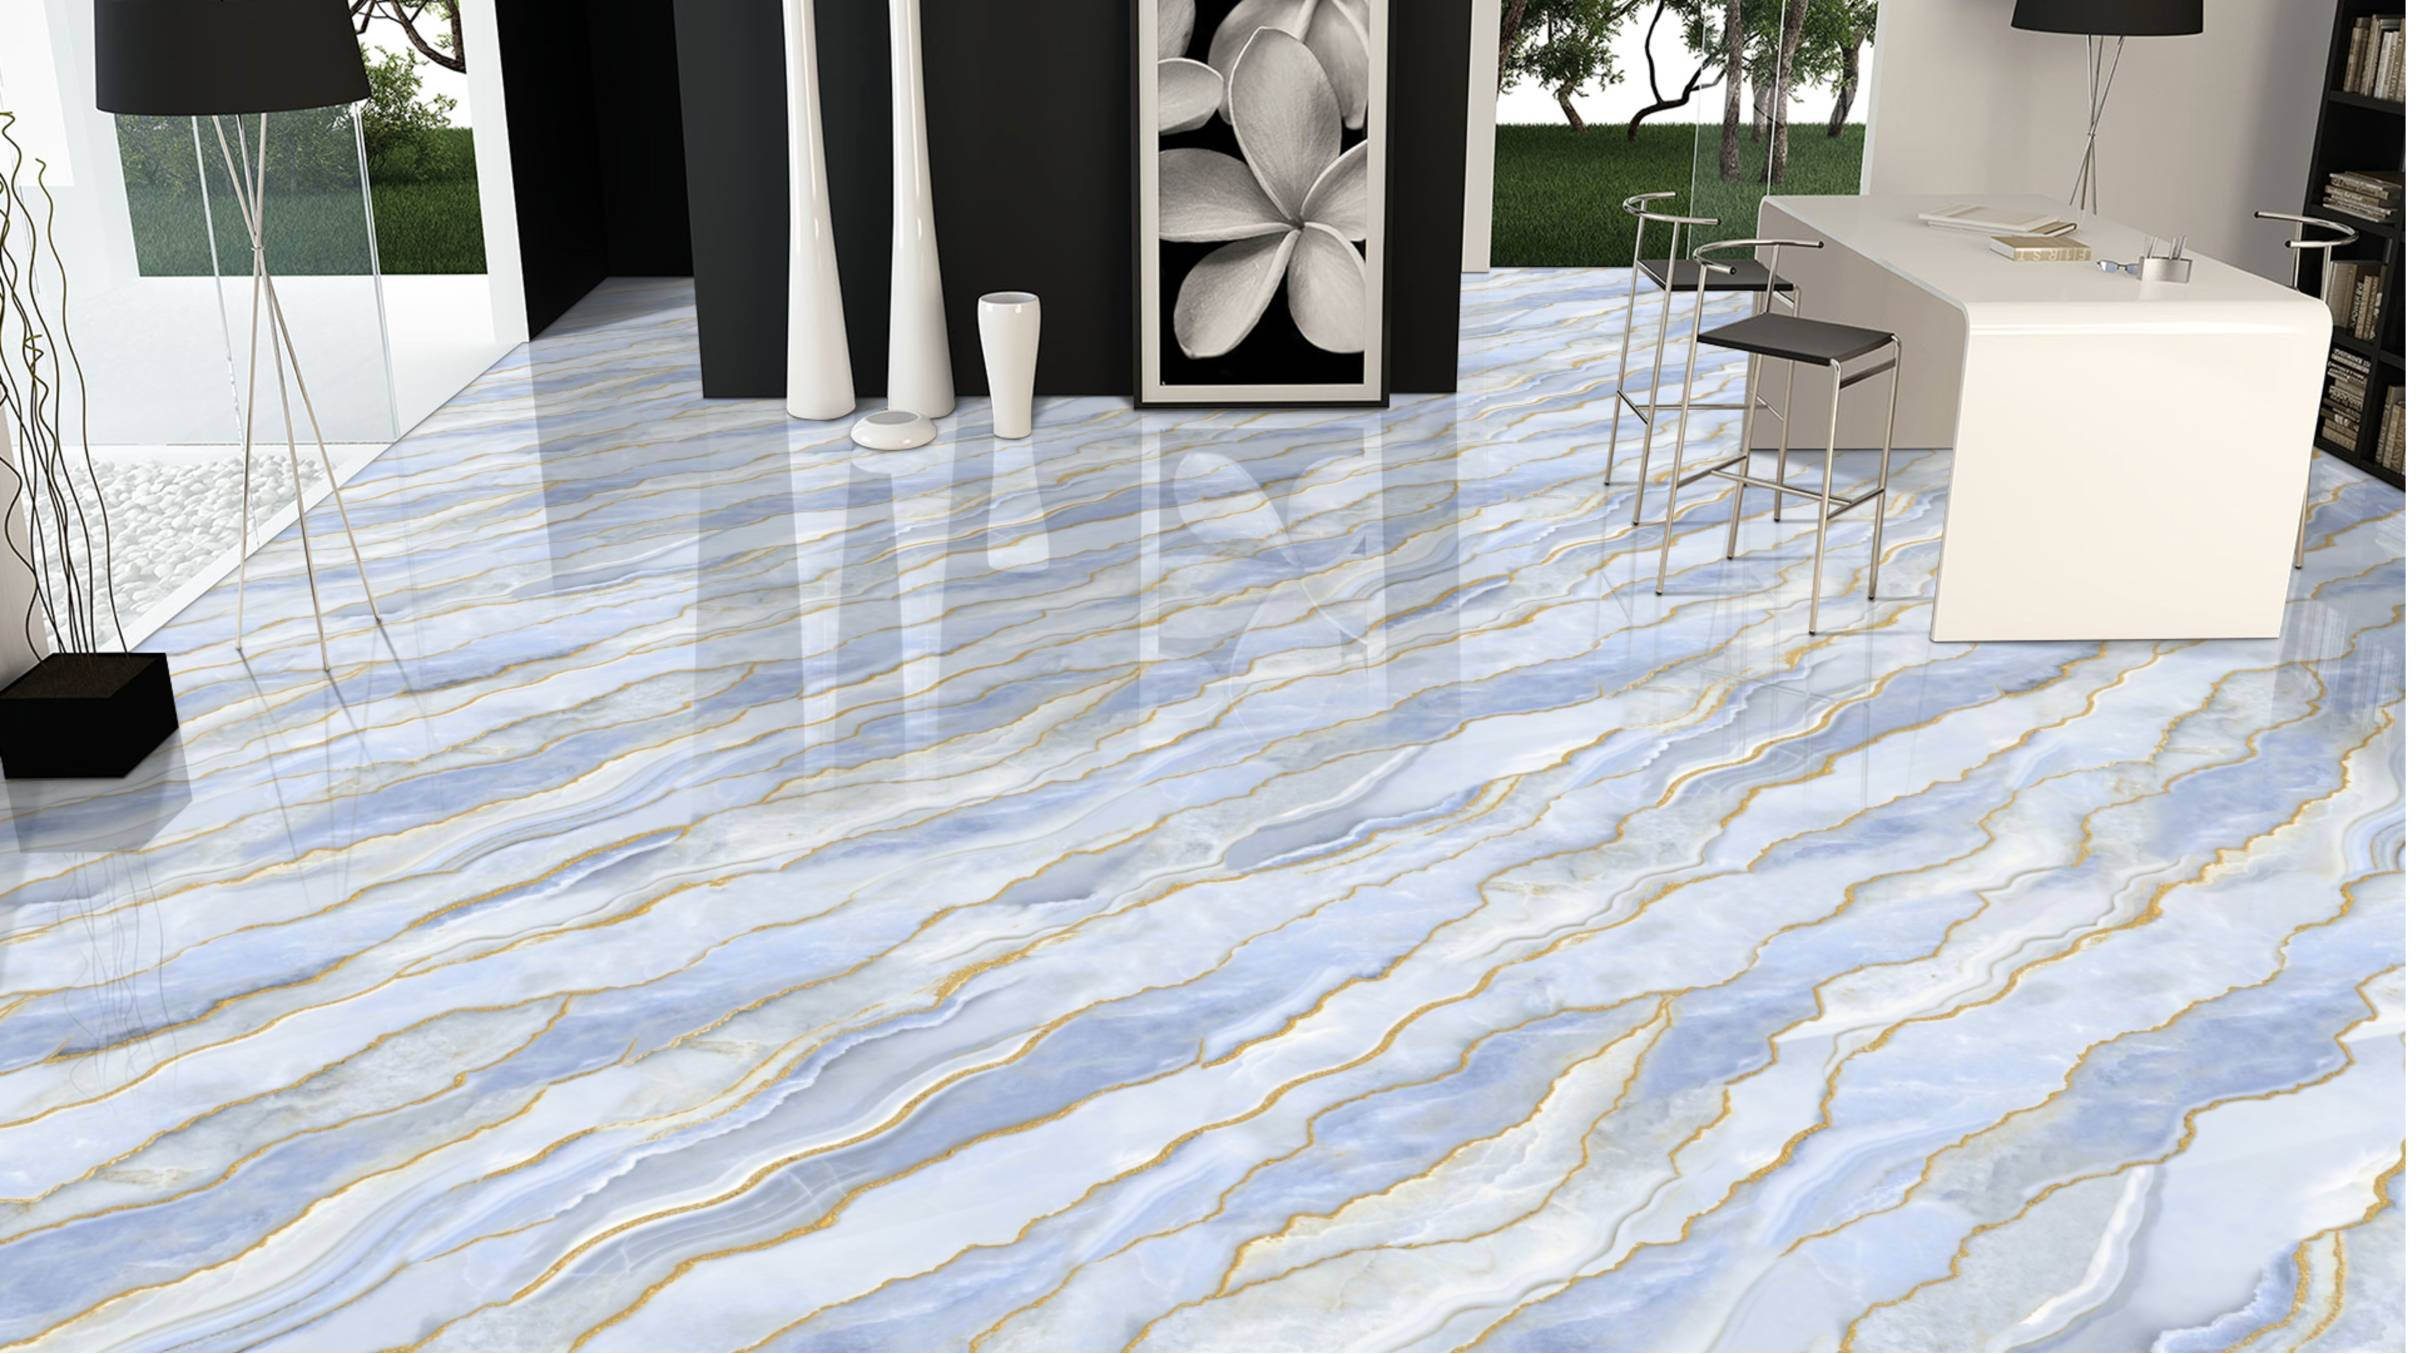

Finish :
Glossy

SCAN FOR
360 VIEW

BERRY BLUE GOLD

Size :
600X1200 MM

Random :
4

Finish :
Glossy

SCAN FOR
360 VIEW

BERRY GREY GOLD