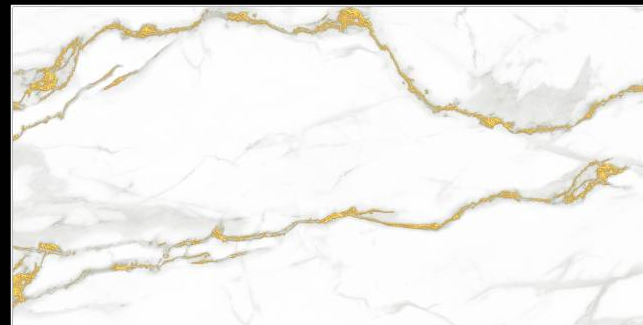

Random :
2

Finish :
Glossy

MULTI *Collection* STATUARIO

SARCASTIC GOLD

Size :
600X1200 MM

Random :
4

Finish :
Glossy

SCAN FOR
360 VIEW