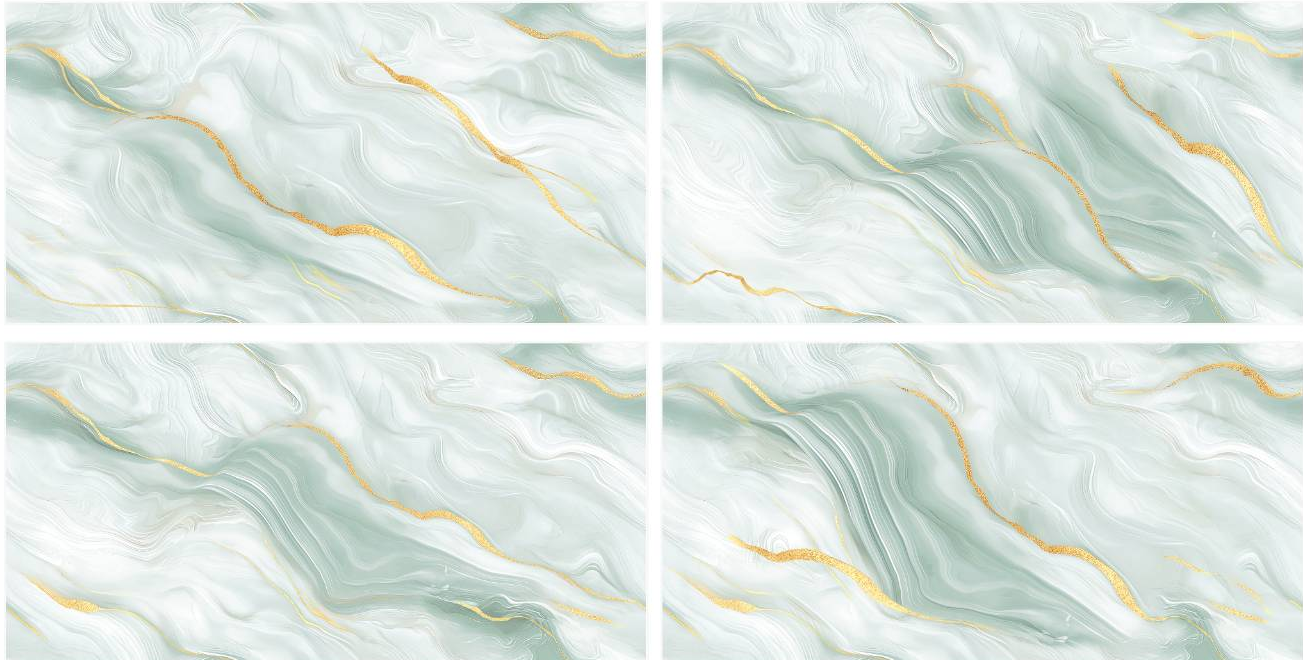

KERITO GREEN GOLD

Size : **600X1200 MM** | Random : **4** | Finish : **Glossy**

SCAN FOR
360 VIEW