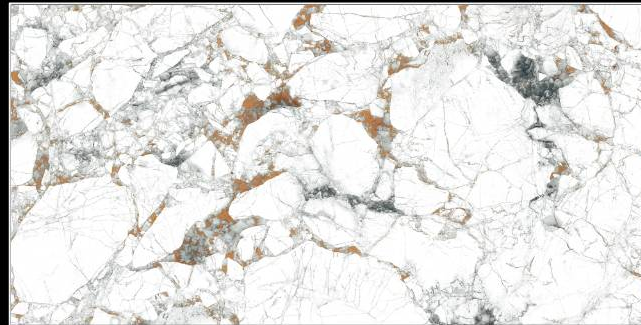

BACK TO INDEX