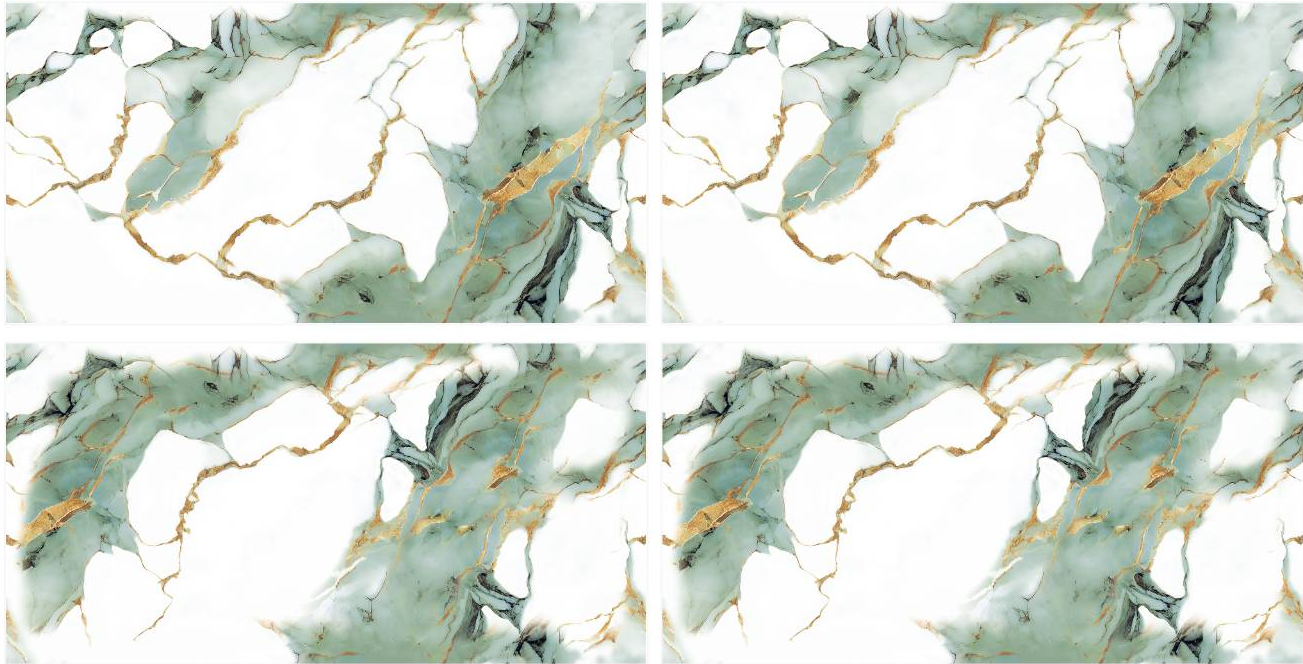

GLOSSY *Collection*
ENDLESS

EL 123

Size :
600X1200 MM

Random :
2

Finish :
Glossy

SCAN FOR
360 VIEW

BACK TO INDEX

GLOSSY *Collection*
ENDLESS