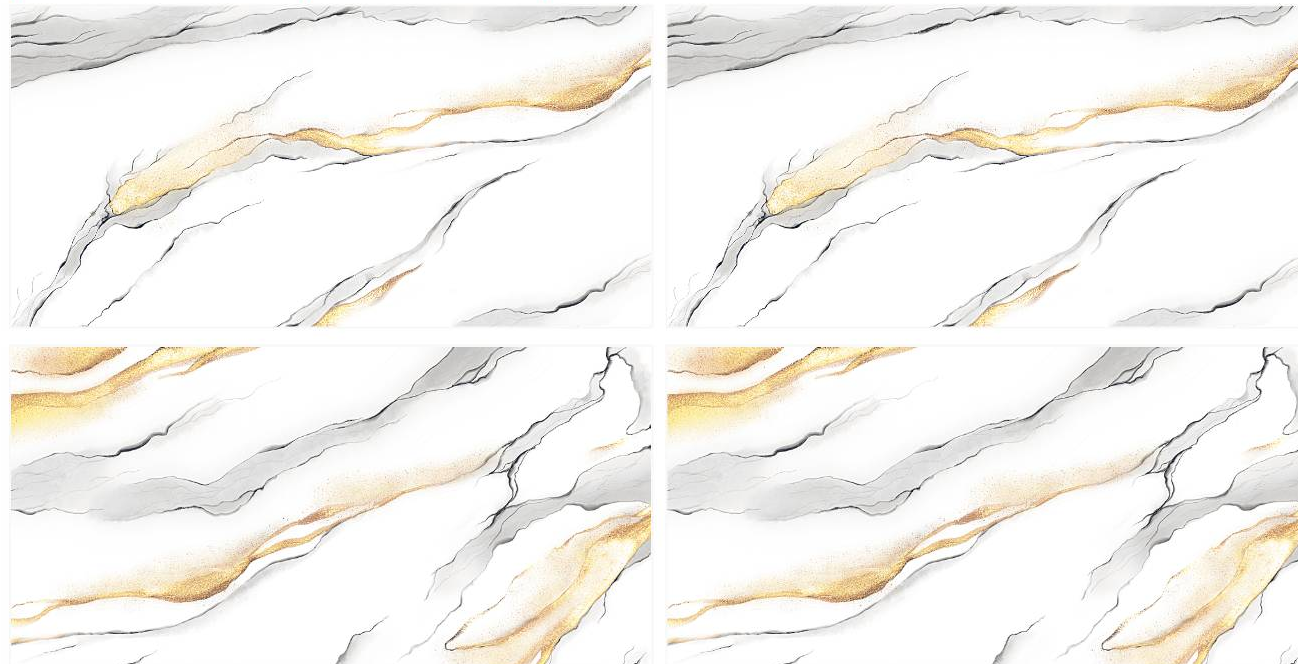

Size :
600X1200 MM

Random :
1

Finish :
Glossy

SCAN FOR
360 VIEW

ABONY GOLD

Size :
600X1200 MM

Random :
2

Finish :
Glossy