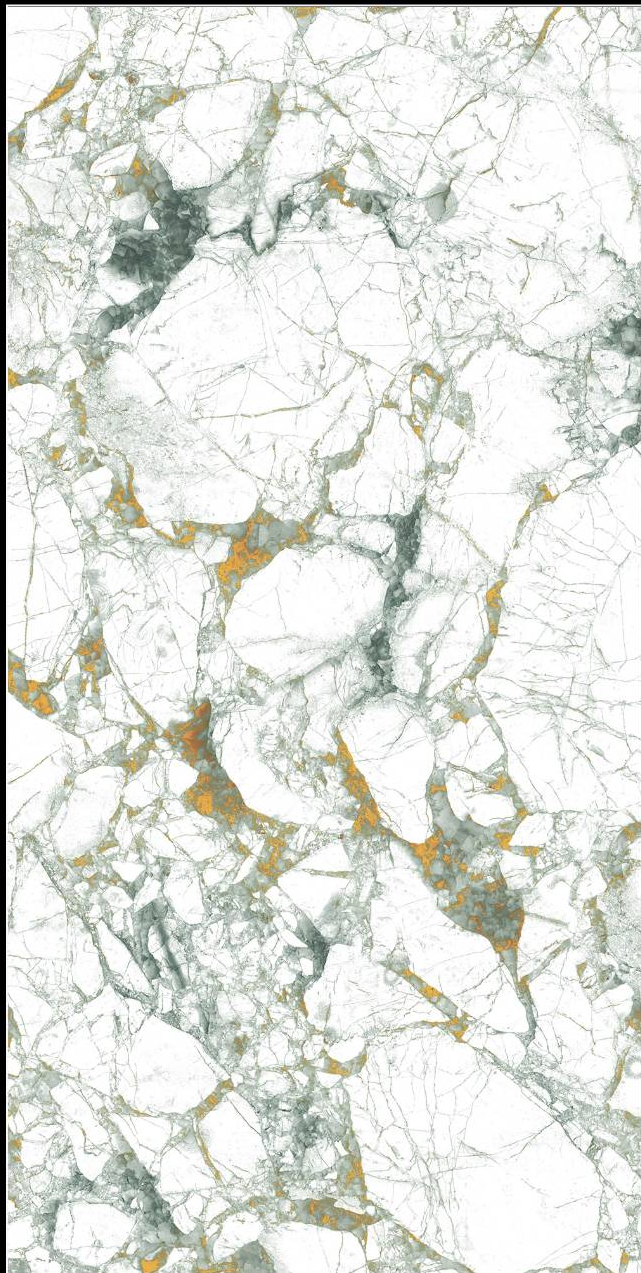

MULTI *Collection* STATUARIO

SPIDERWEB GREEN

Size :
600X1200 MM

Random :
4

Finish :
Glossy

SCAN FOR
360 VIEW