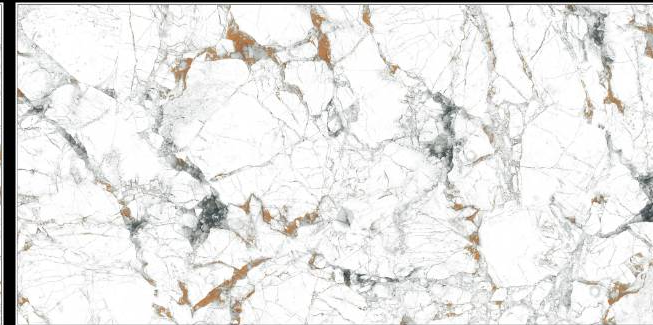

BACK TO INDEX