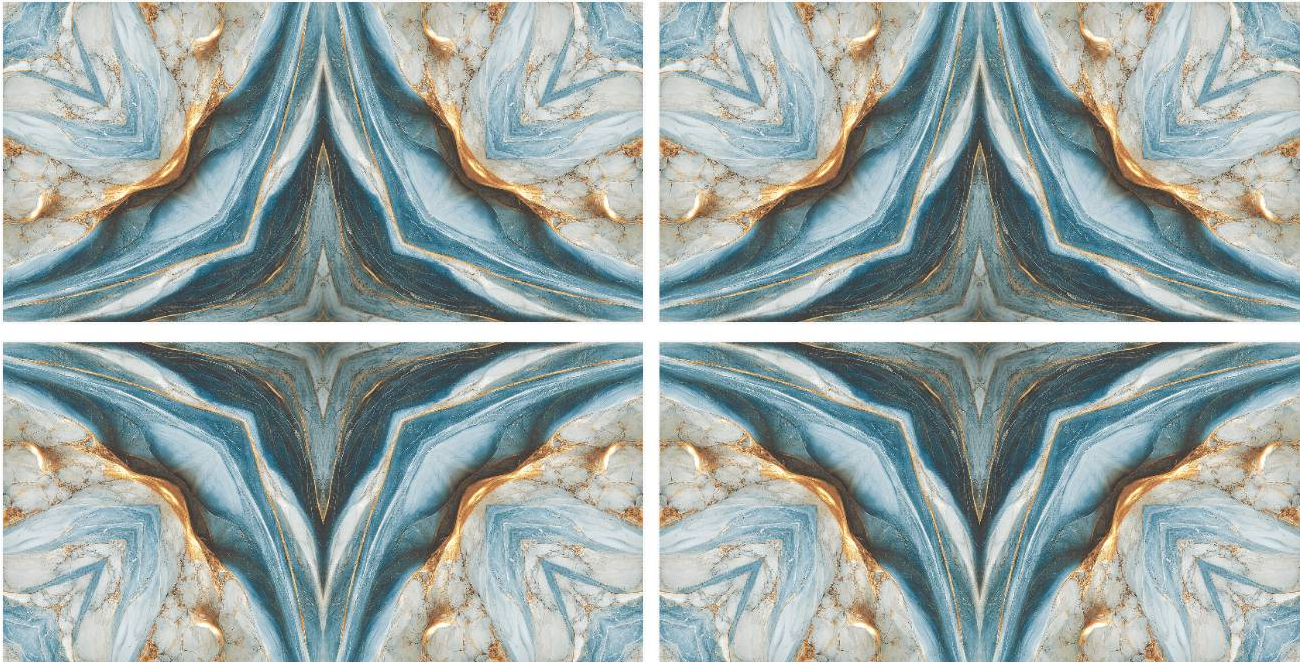

BACK TO INDEX