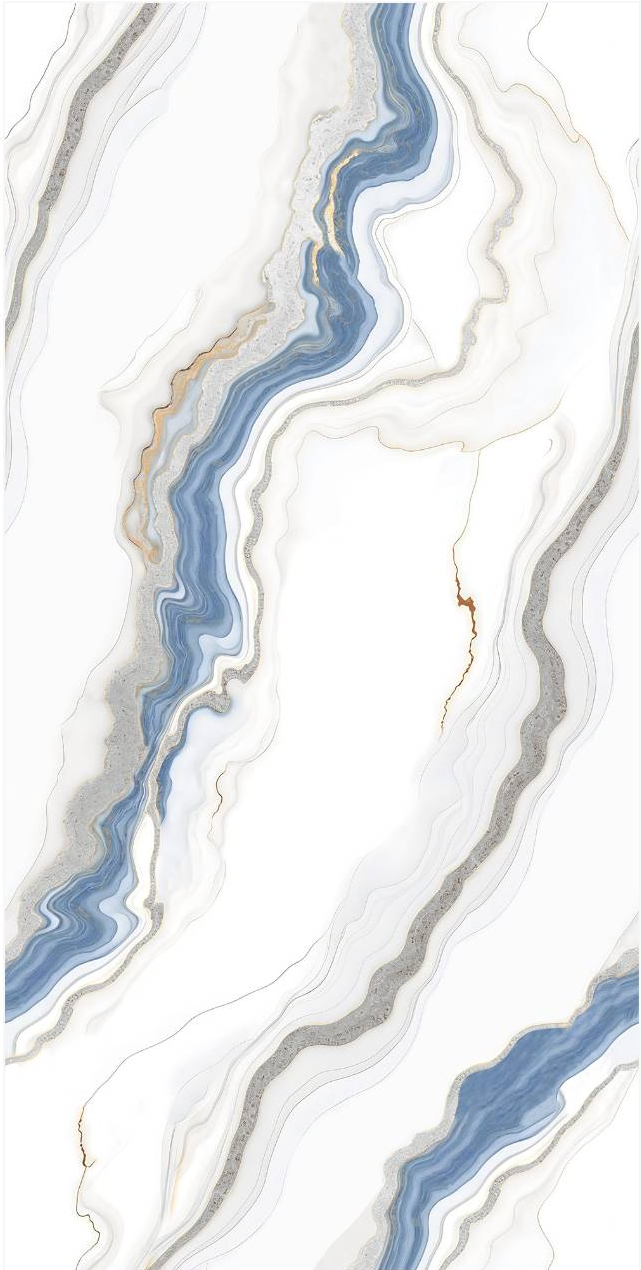

SILVER
GOLD *Collection*
ENDLESS

LUX AQUA GOLD

Size :
600X1200 MM

Random :
3

Finish :
Glossy

SCAN FOR
360 VIEW

BACK TO INDEX

SILVER
GOLD *Collection*
ENDLESS