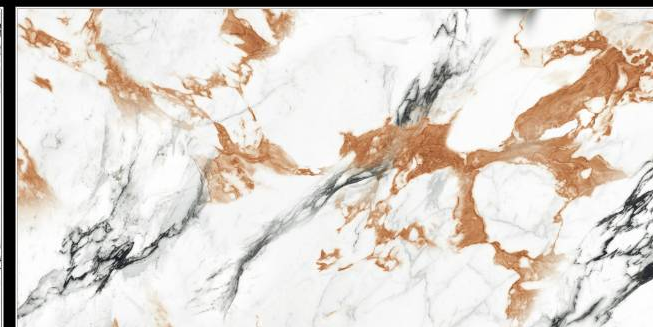

LUX BLUE SILVER

Size : **600X1200 MM** | Random : **3** | Finish : **Glossy**

MULTI *Collection* STATUARIO

MINORCA WHITE

Size :
600X1200 MM

Random :
4

Finish :
Glossy

SCAN FOR
360 VIEW