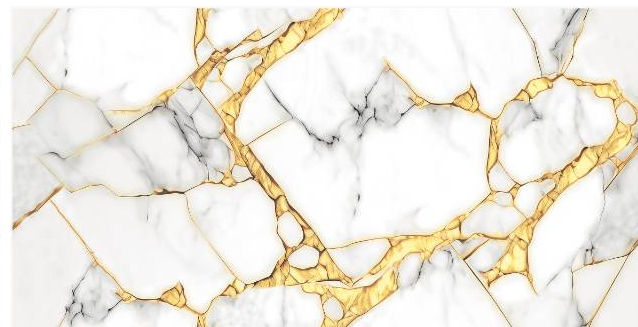

PISSA BEIGE

Size :
600X1200 MM

Random :
3

Finish :
Glossy