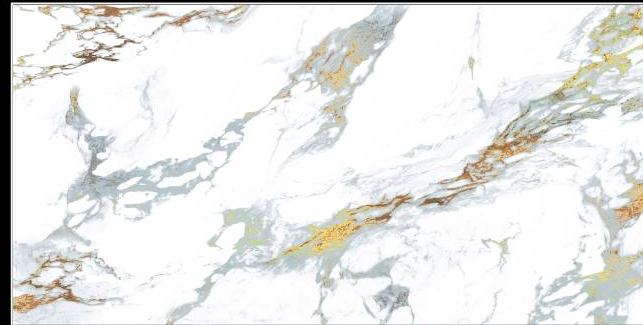

BACK TO INDEX

MULTI *Collection* STATUARIO

STATUARIO RICHMOND

Size :
600X1200 MM

Random :
4

Finish :
Glossy

SCAN FOR
360 VIEW

BACK TO INDEX