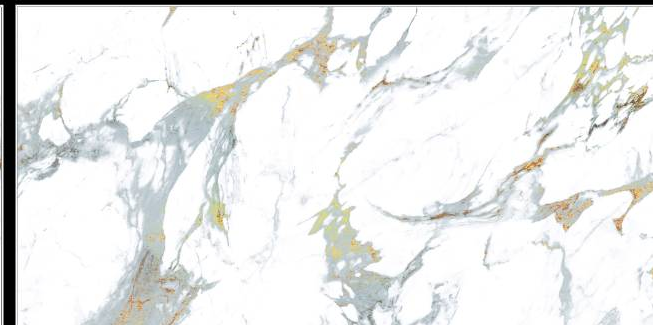

BACK TO INDEX