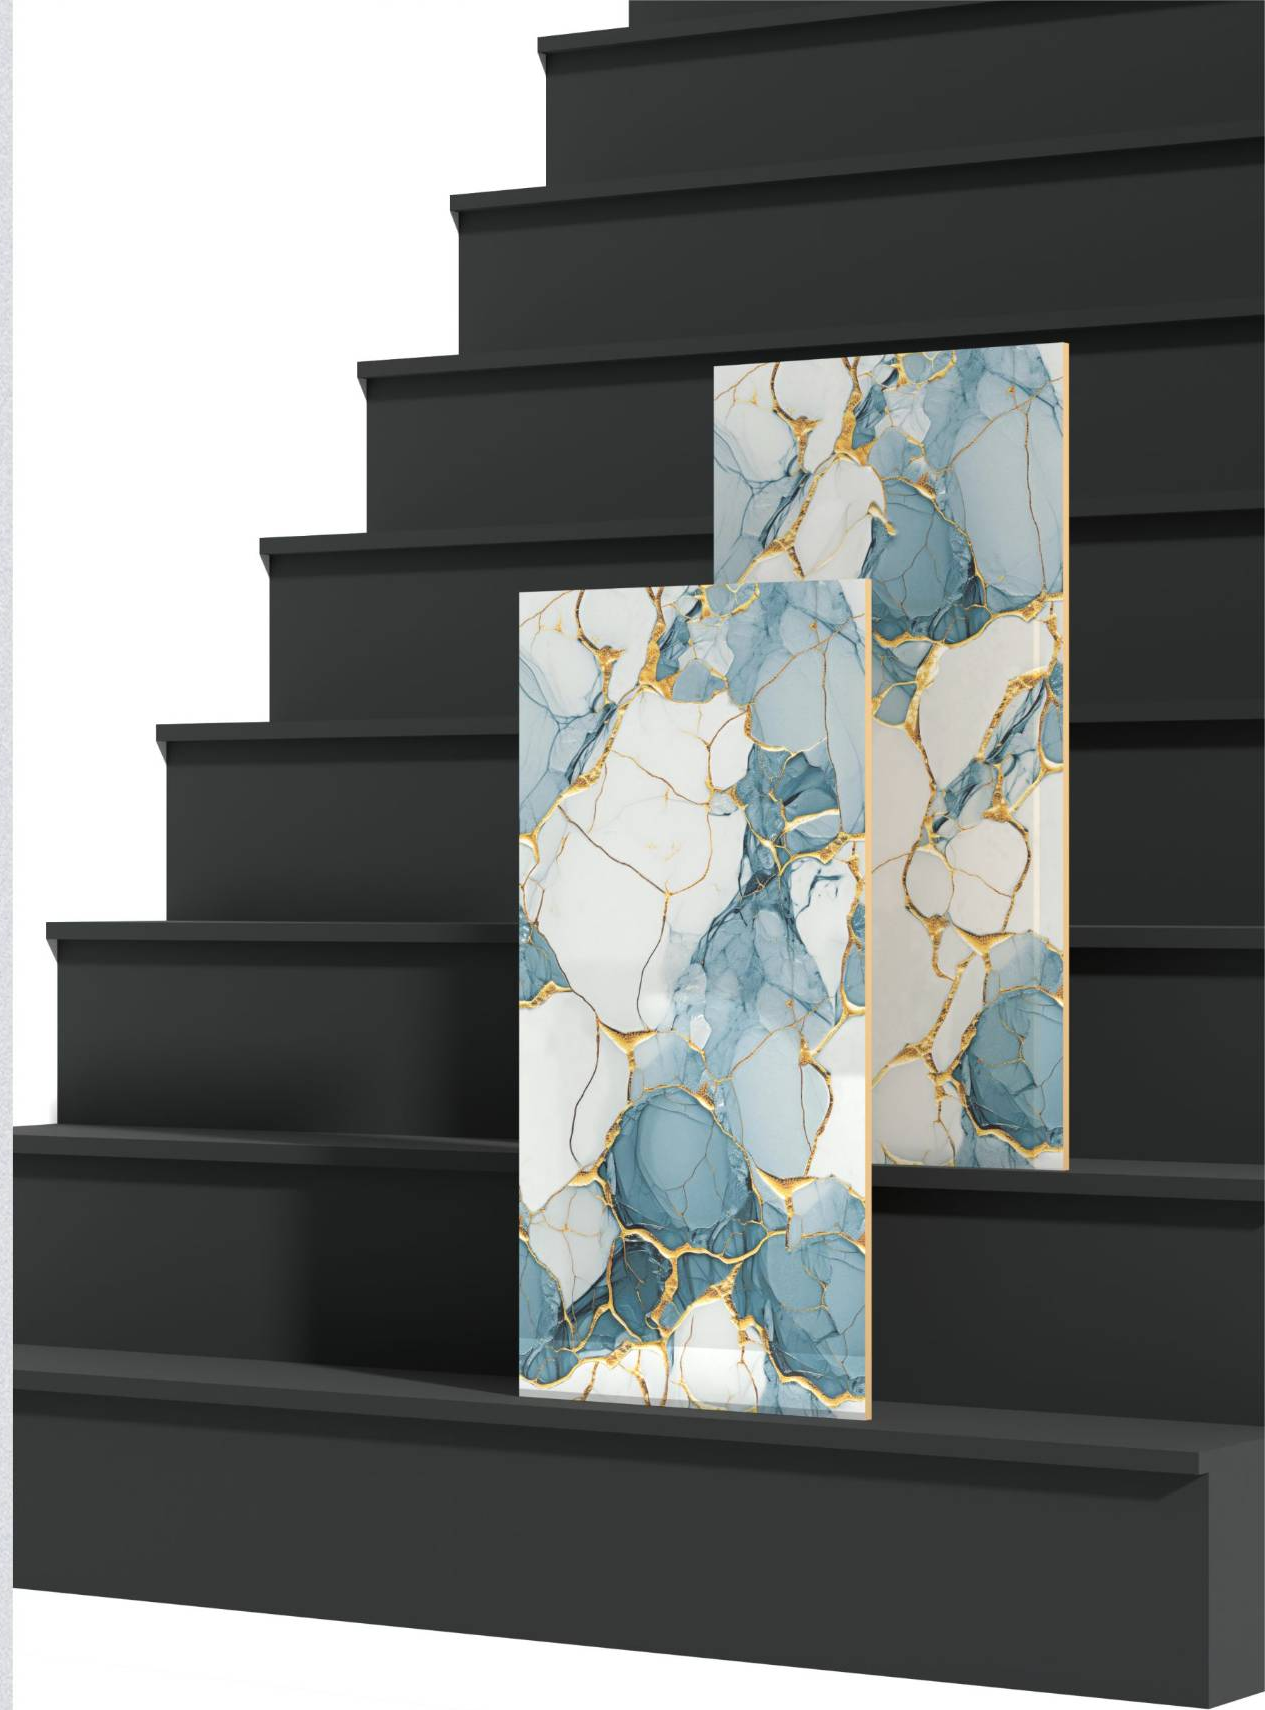

GOLDEN *Collection* ENDLESS

600X
1200MM

The **600X1200MM** tiles give a charming look to a space with their compact size & seamless appeal. They offer infinite design possibilities with their incredible and attractive style.