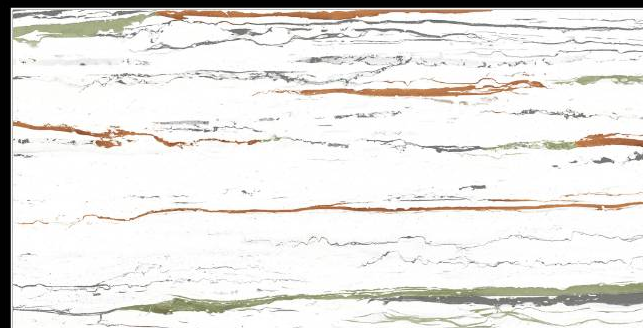

BACK TO INDEX