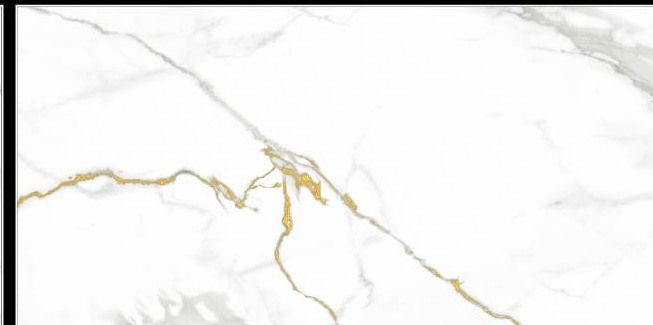

Random :
2

Finish :
Glossy

MULTI *Collection* STATUARIO

SARCASTIC GOLD

Size :
600X1200 MM

Random :
4

Finish :
Glossy

SCAN FOR
360 VIEW