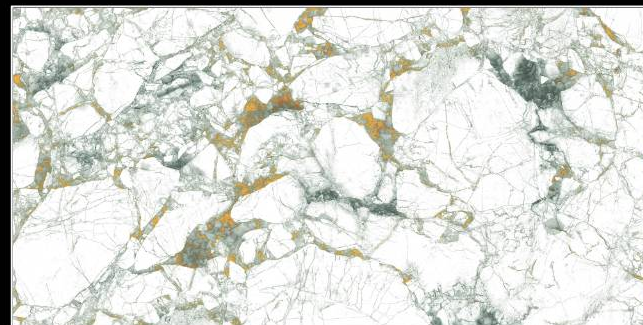

SCAN FOR
360 VIEW

BACK TO INDEX

MULTI *Collection* STATUARIO

SPIDERWEB GREEN

Size :
600X1200 MM

Random :
4

Finish :
Glossy

SCAN FOR
360 VIEW