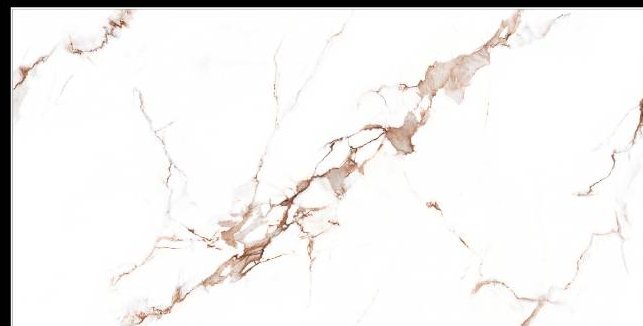

STATUARIO ENDLESS *Collection*

NATURAL GOLD

Size :
600X1200 MM

Random :
4

Finish :
Glossy

SCAN FOR
360 VIEW

BACK TO INDEX

GOLDEN *Collection*
ENDLESS