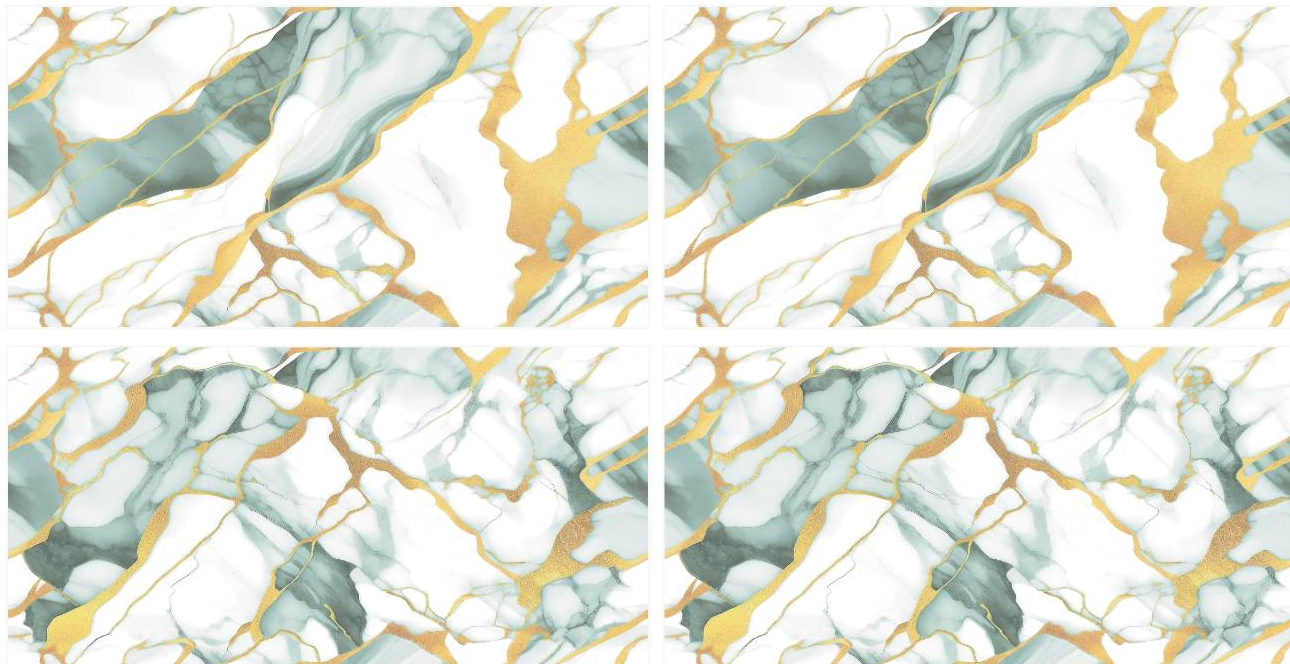

AQUA ROMAN

Size :
600X1200 MM

Random :
2

Finish :
Glossy