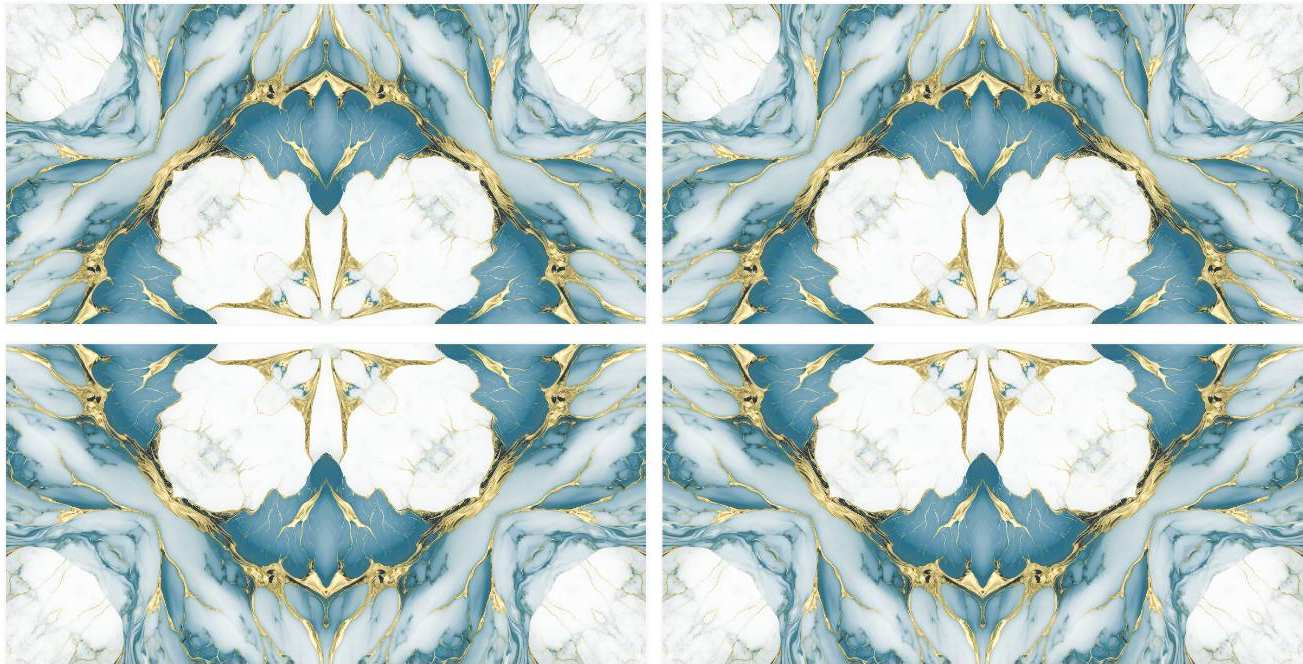

BOOK *Collection*
MATCH

BM 45

Size :
600X1200 MM

Random :
1

Finish :
Glossy

SCAN FOR
360 VIEW

BACK TO INDEX

BOOK *Collection*
MATCH