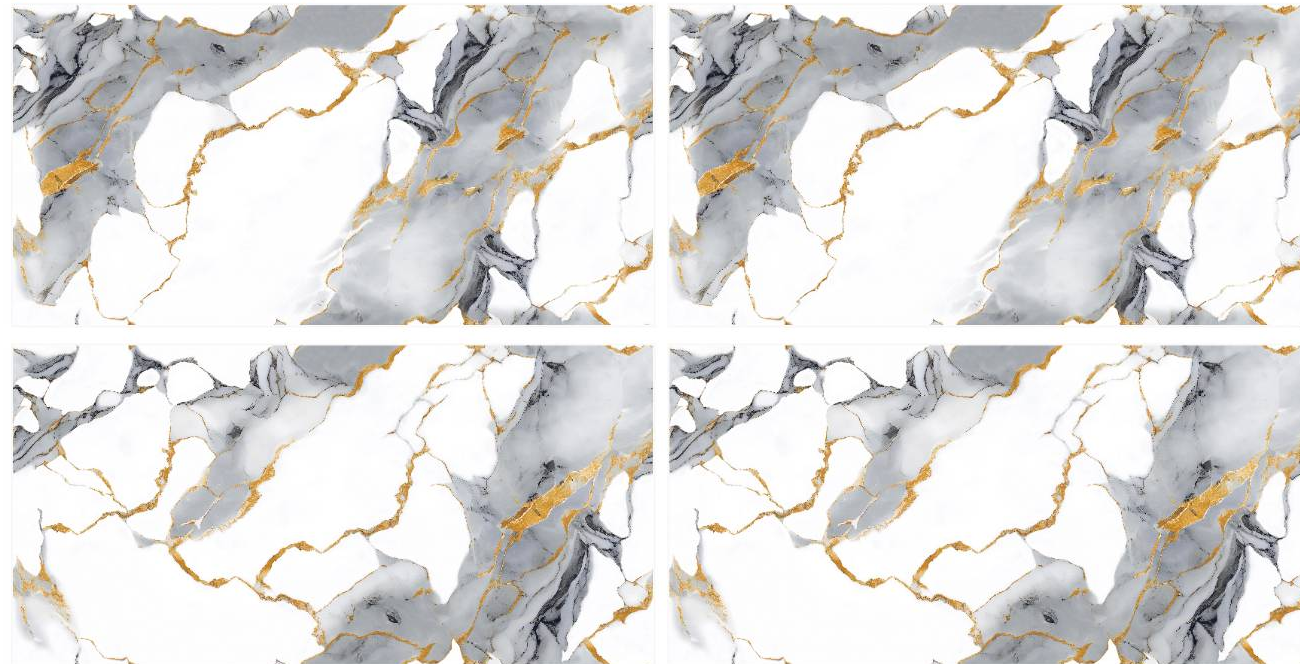

BACK TO INDEX