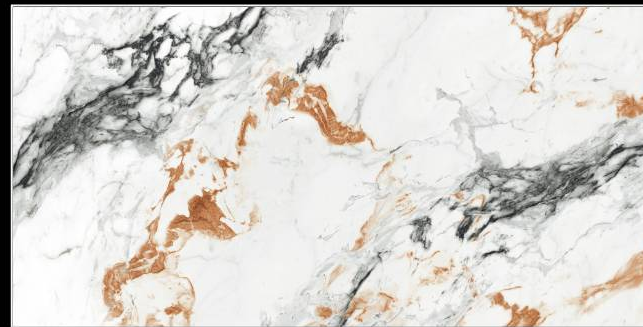

LUX BLUE SILVER

Size : **600X1200 MM** | Random : **3** | Finish : **Glossy**

MULTI *Collection* STATUARIO

MINORCA WHITE

Size :
600X1200 MM

Random :
4

Finish :
Glossy

SCAN FOR
360 VIEW