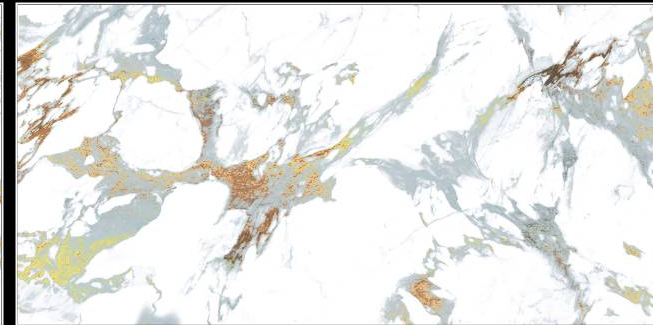

BACK TO INDEX

MULTI *Collection* STATUARIO

STATUARIO RICHMOND

Size :
600X1200 MM

Random :
4

Finish :
Glossy

SCAN FOR
360 VIEW

BACK TO INDEX