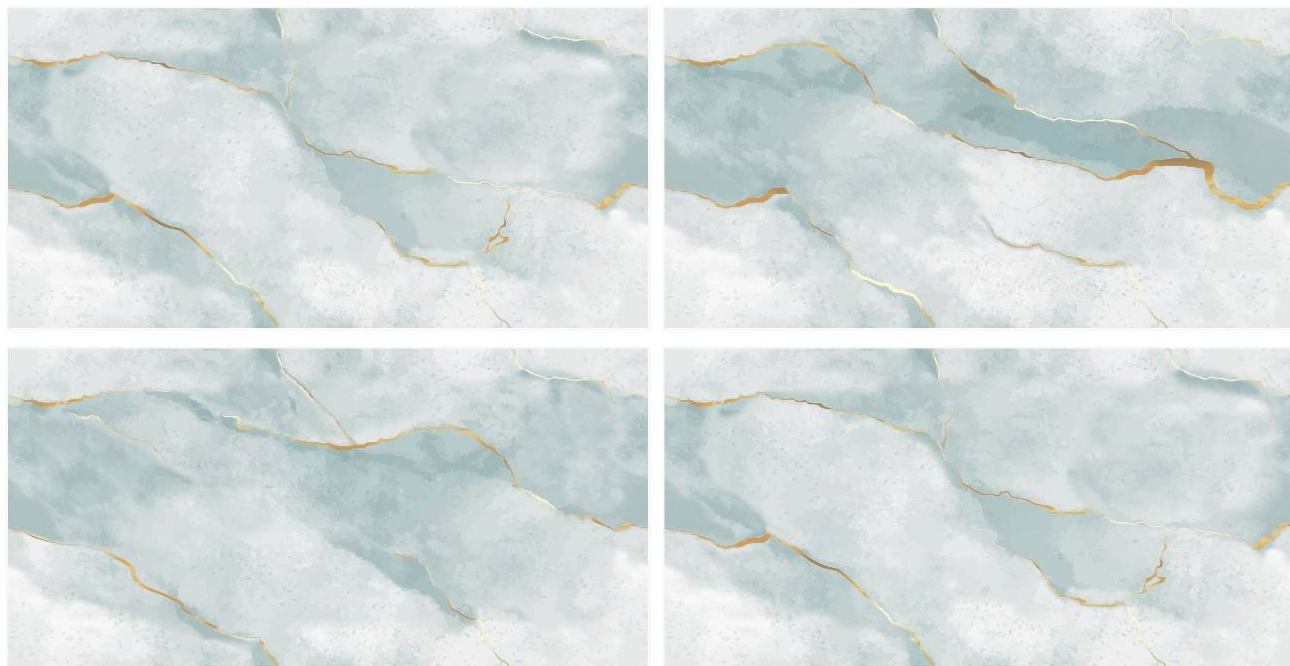

Finish :
Glossy

SCAN FOR
360 VIEW

BACK TO INDEX

KOLINA AQUA

Size :
600X1200 MM

Random :
3

Finish :
Glossy

SCAN FOR
360 VIEW