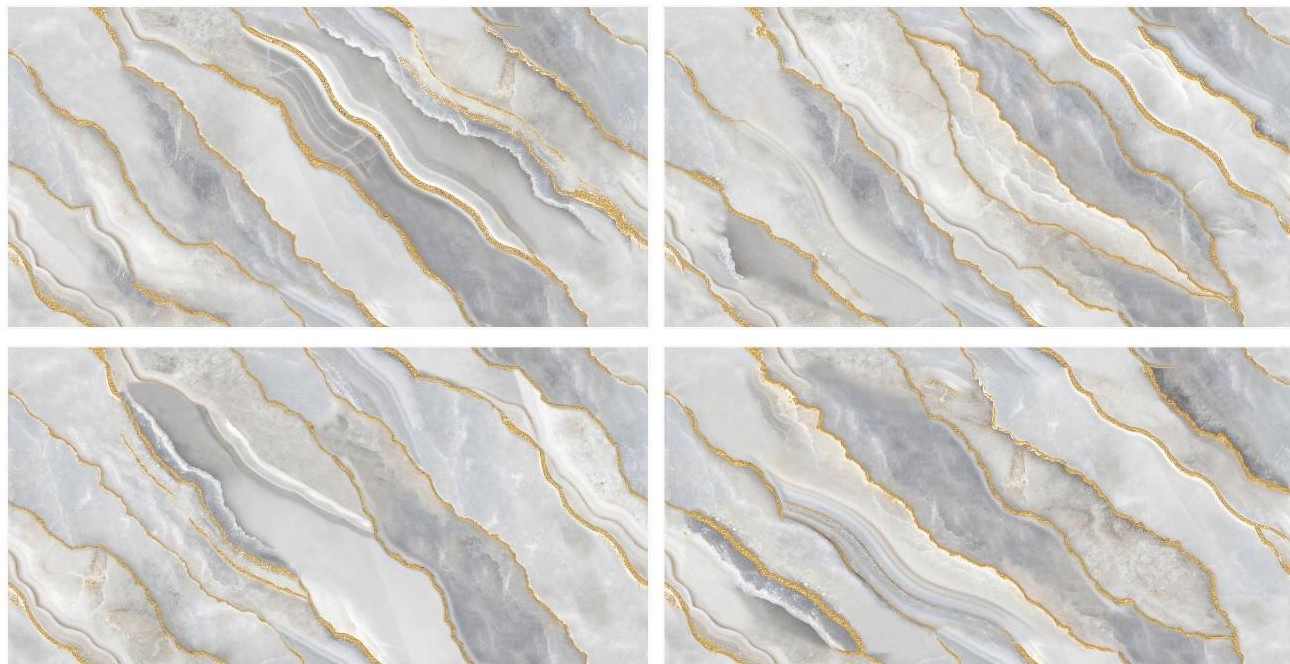

BERRY GREY GOLD

Size :
600X1200 MM

Random :
4

Finish :
Glossy

SCAN FOR
360 VIEW