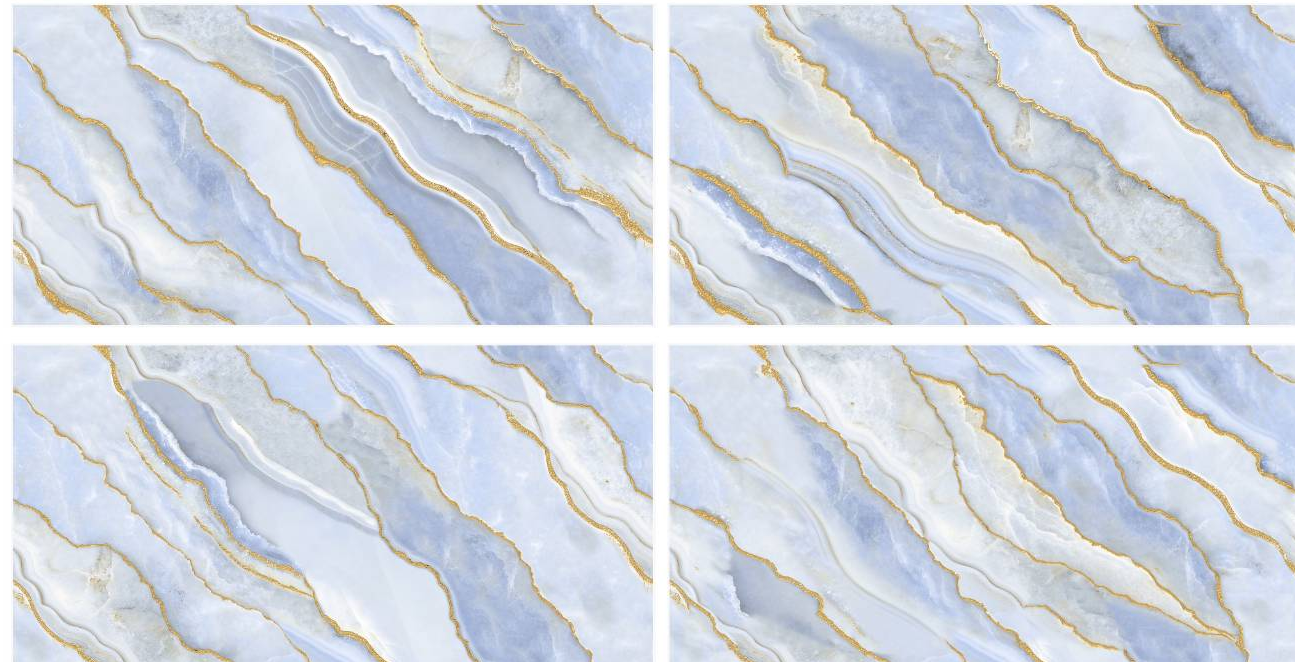

Finish :
Glossy

SCAN FOR
360 VIEW

BERRY BLUE GOLD

Size :
600X1200 MM

Random :
4

Finish :
Glossy

SCAN FOR
360 VIEW

BERRY GREY GOLD