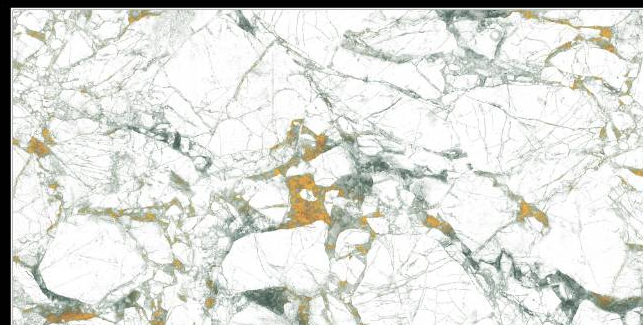

SCAN FOR
360 VIEW

BACK TO INDEX

MULTI *Collection* STATUARIO

SPIDERWEB GREEN

Size :
600X1200 MM

Random :
4

Finish :
Glossy

SCAN FOR
360 VIEW