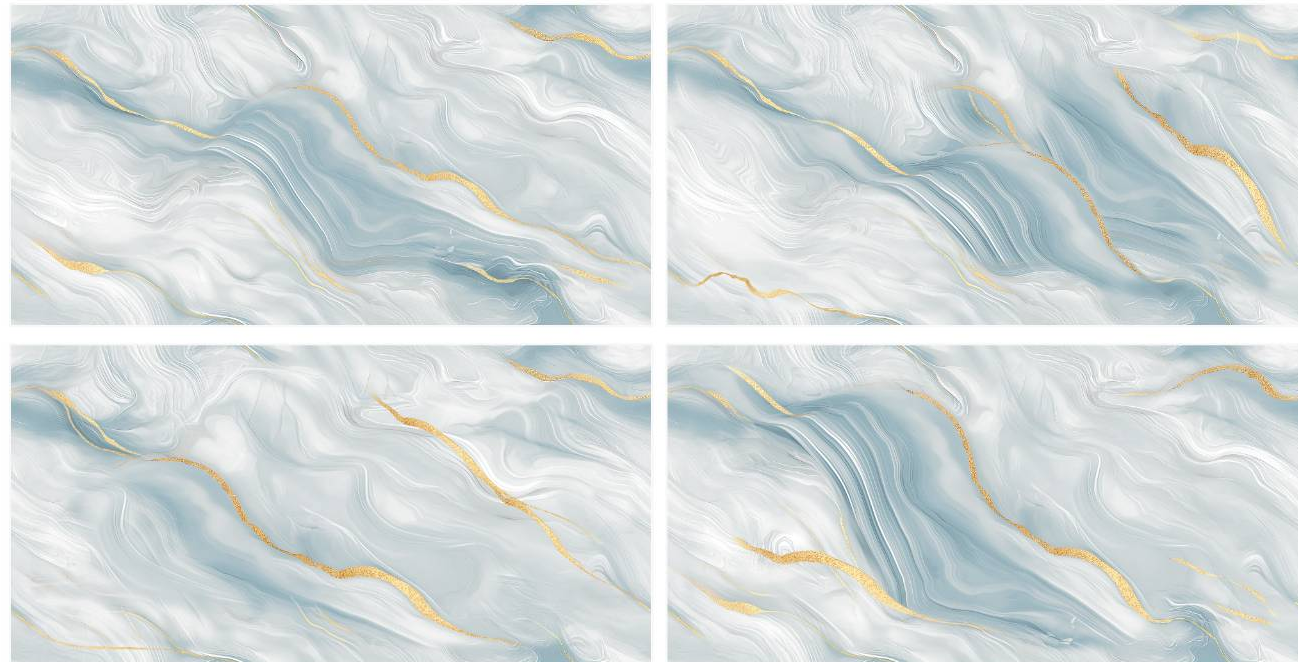

BACK TO INDEX

SILVER
GOLD *Collection*
ENDLESS

KERITO AQUA GOLD

Size :
600X1200 MM

Random :
4

Finish :
Glossy

SCAN FOR
360 VIEW

BACK TO INDEX