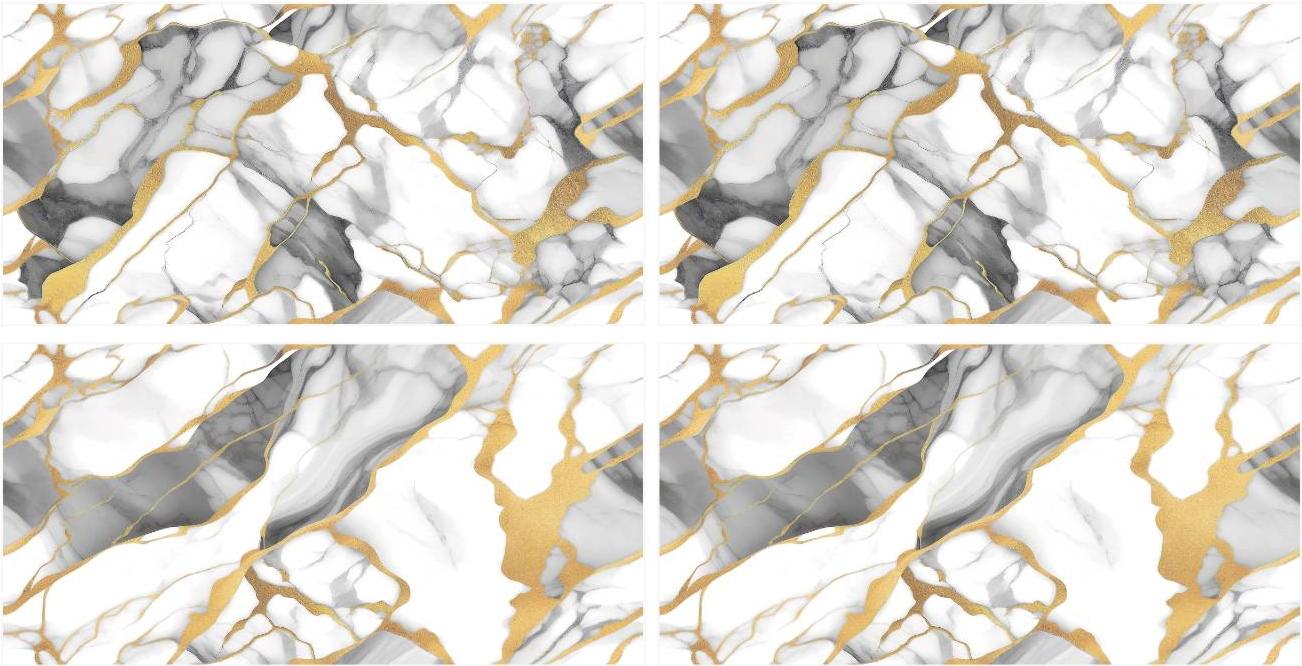

ROMAN GREY

Size :
600X1200 MM

Random :
2

Finish :
Glossy