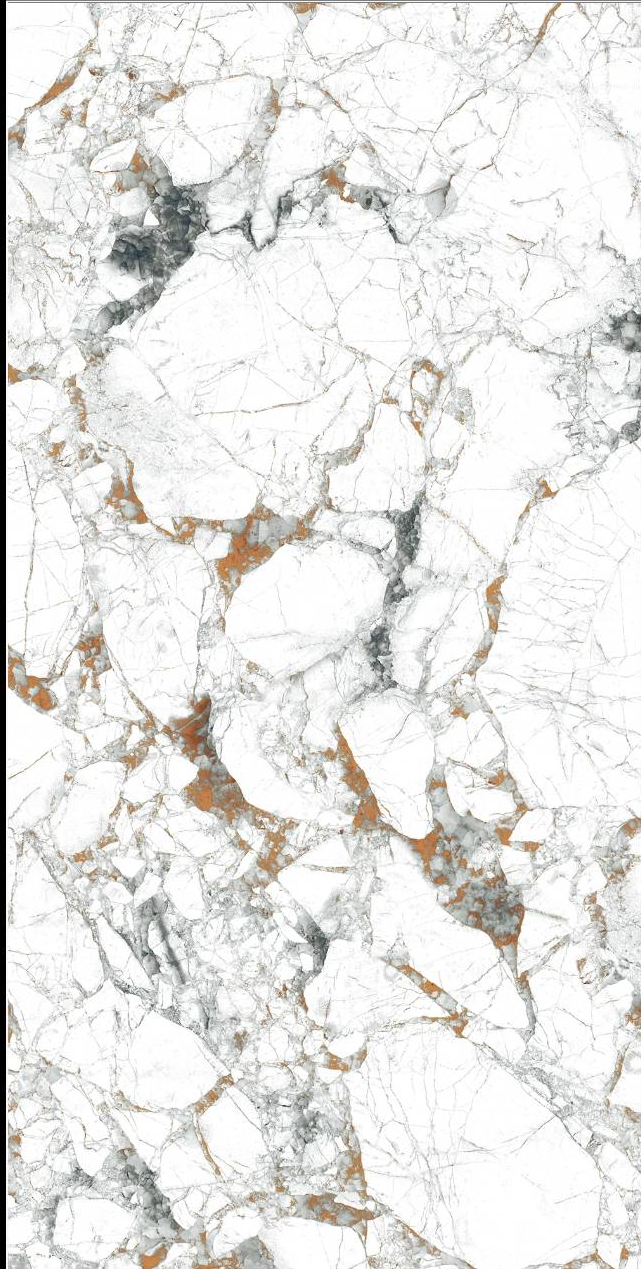

Finish :
Glossy

SCAN FOR
360 VIEW

BACK TO INDEX

MULTI *Collection* STATUARIO

SPIDERWEB BROWN

Size :
600X1200 MM

Random :
4

Finish :
Glossy