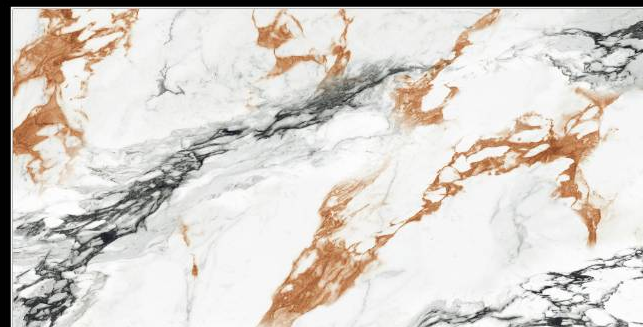

LUX BLUE SILVER

Size : **600X1200 MM** | Random : **3** | Finish : **Glossy**

MULTI *Collection* STATUARIO

MINORCA WHITE

Size :
600X1200 MM

Random :
4

Finish :
Glossy

SCAN FOR
360 VIEW