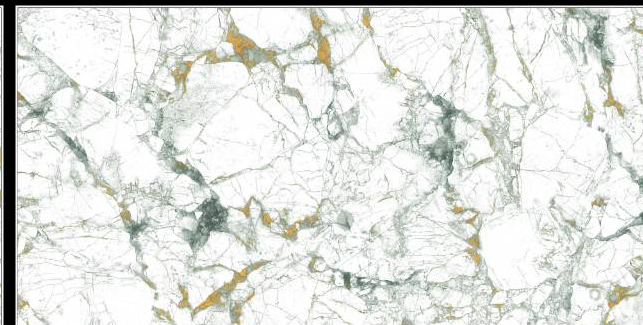

SCAN FOR
360 VIEW

BACK TO INDEX

MULTI *Collection* STATUARIO

SPIDERWEB GREEN

Size :
600X1200 MM

Random :
4

Finish :
Glossy

SCAN FOR
360 VIEW