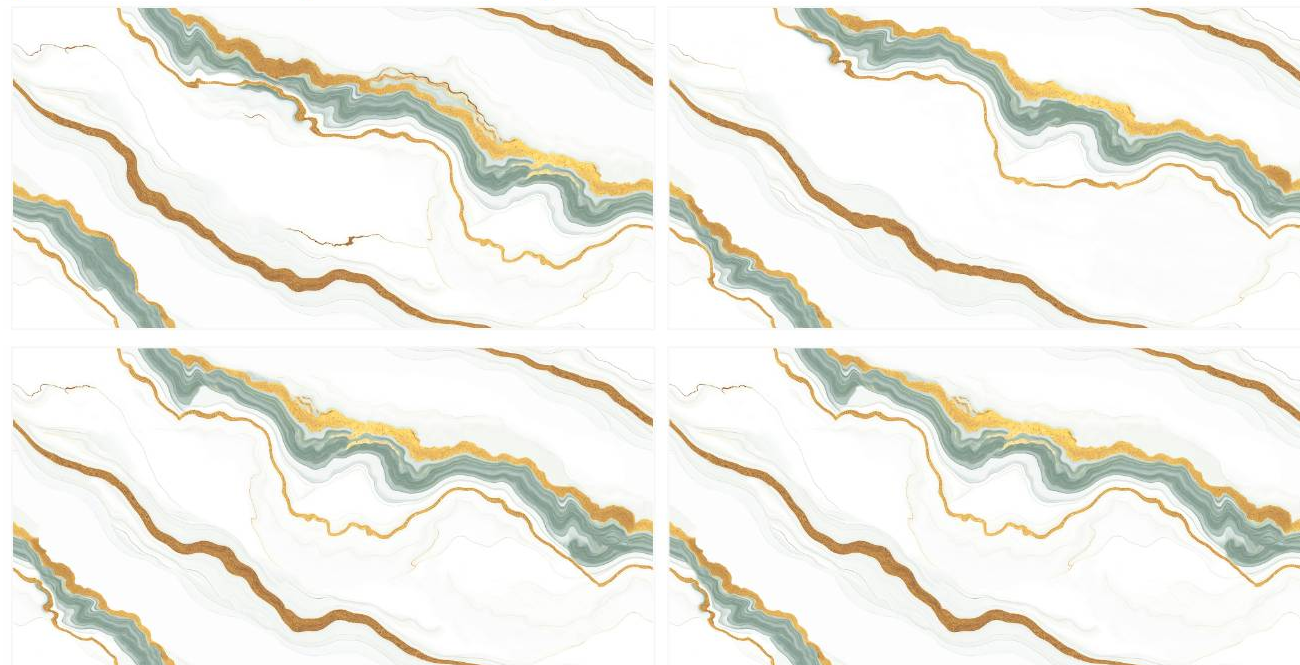

SILVER
GOLD *Collection*
ENDLESS

LUX AQUA GOLD

Size :
600X1200 MM

Random :
3

Finish :
Glossy

SCAN FOR
360 VIEW

BACK TO INDEX

SILVER
GOLD *Collection*
ENDLESS