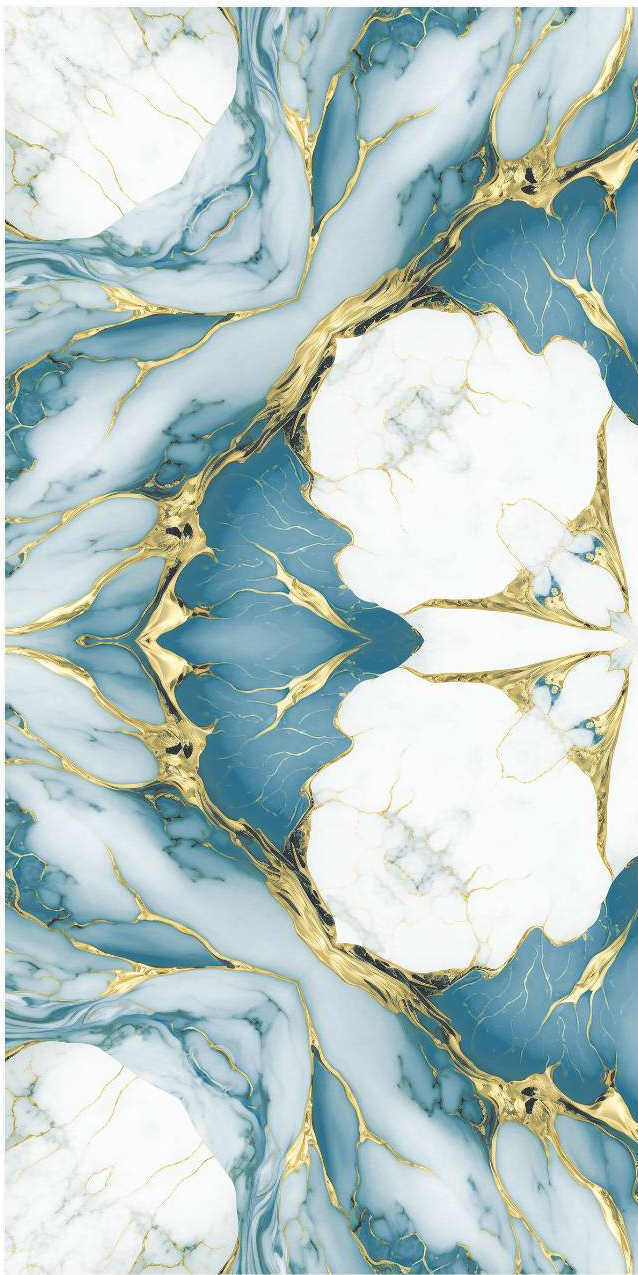

BOOK *Collection*
MATCH

BM 45

Size :
600X1200 MM

Random :
1

Finish :
Glossy

SCAN FOR
360 VIEW