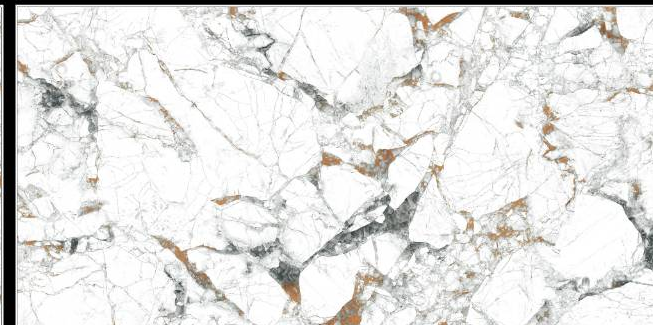

BACK TO INDEX