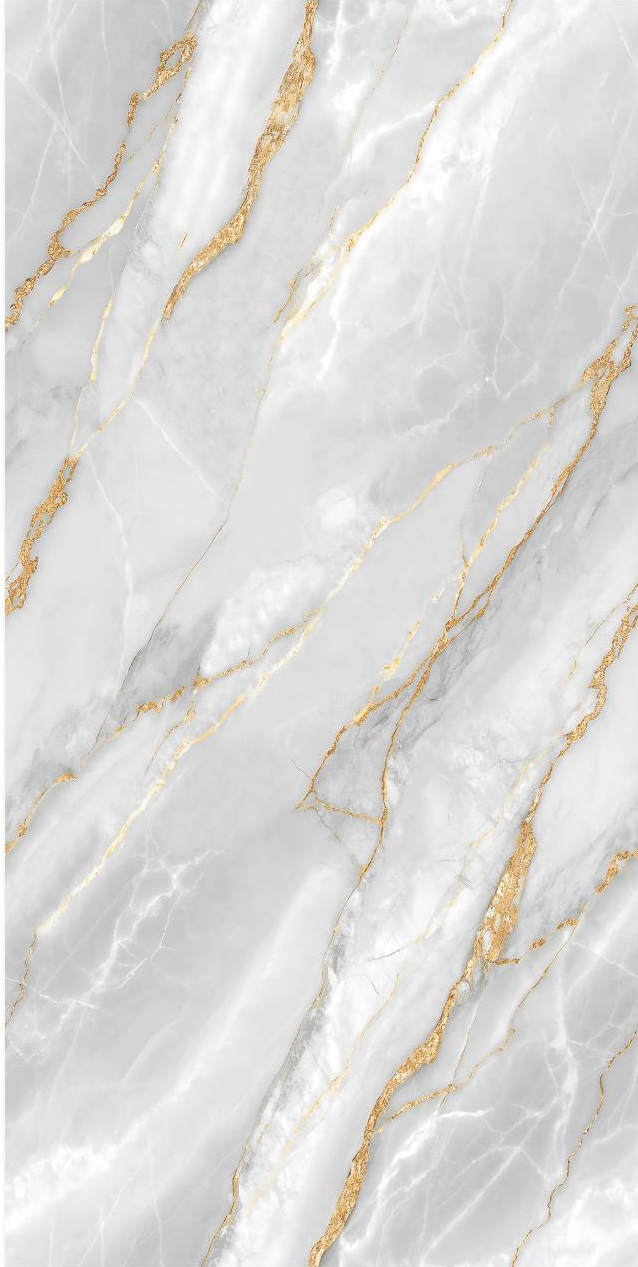

Random :
4

Finish :
Glossy

SCAN FOR
360 VIEW

BACK TO INDEX

**SILVER
GOLD** *Collection*
ENDLESS

PLATINA GREY GOLD

Size :
600X1200 MM

Random :
4