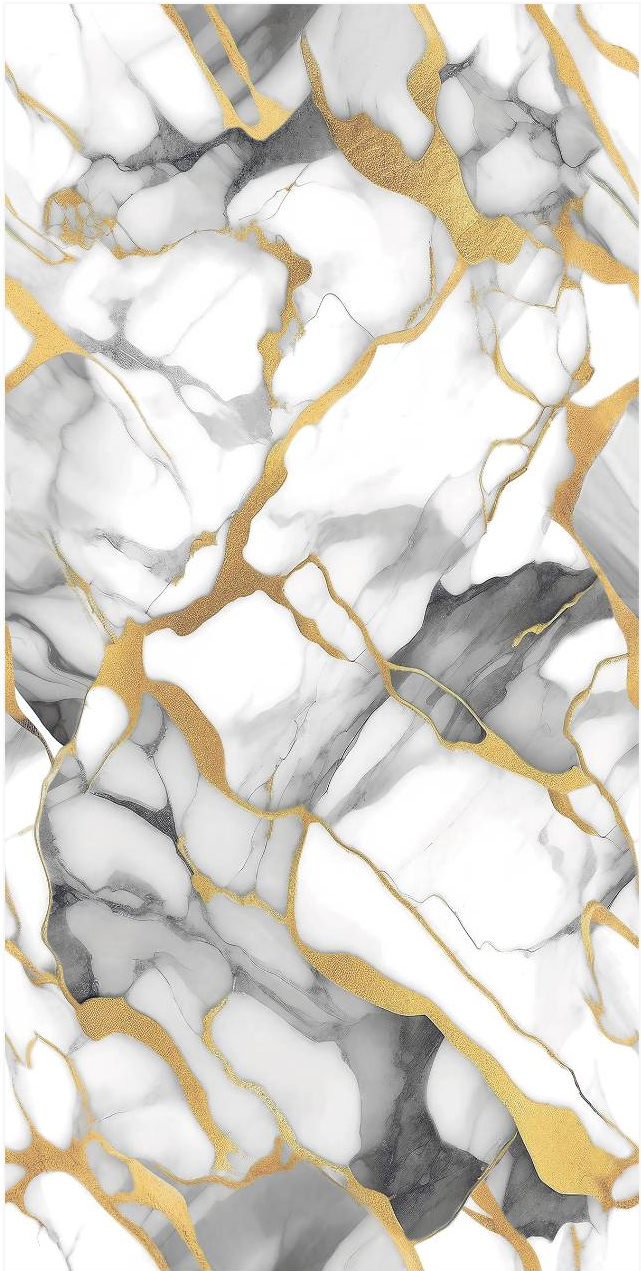

POLAR GREEN

Size :
600X1200 MM

Random :
4

Finish :
Glossy

SCAN FOR
360 VIEW

GOLDEN *Collection*
ENDLESS

ROMAN GREY

Size :
600X1200 MM