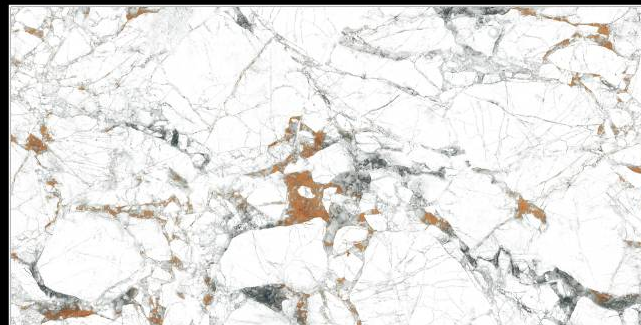

BACK TO INDEX