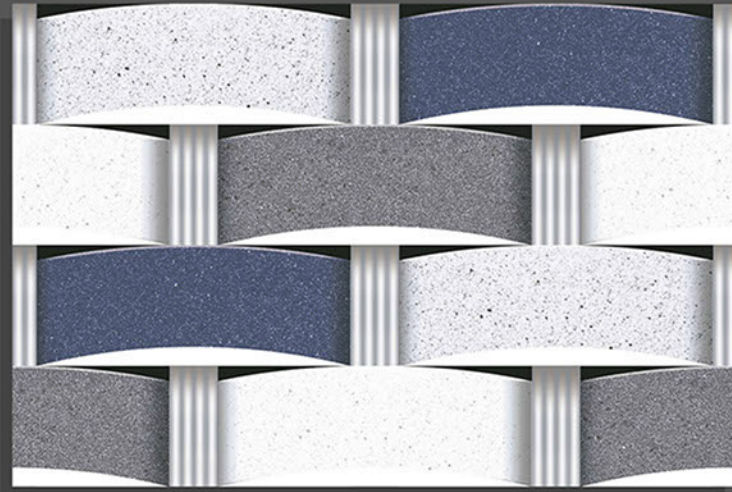

2587_GLOSSY
4587_MATT