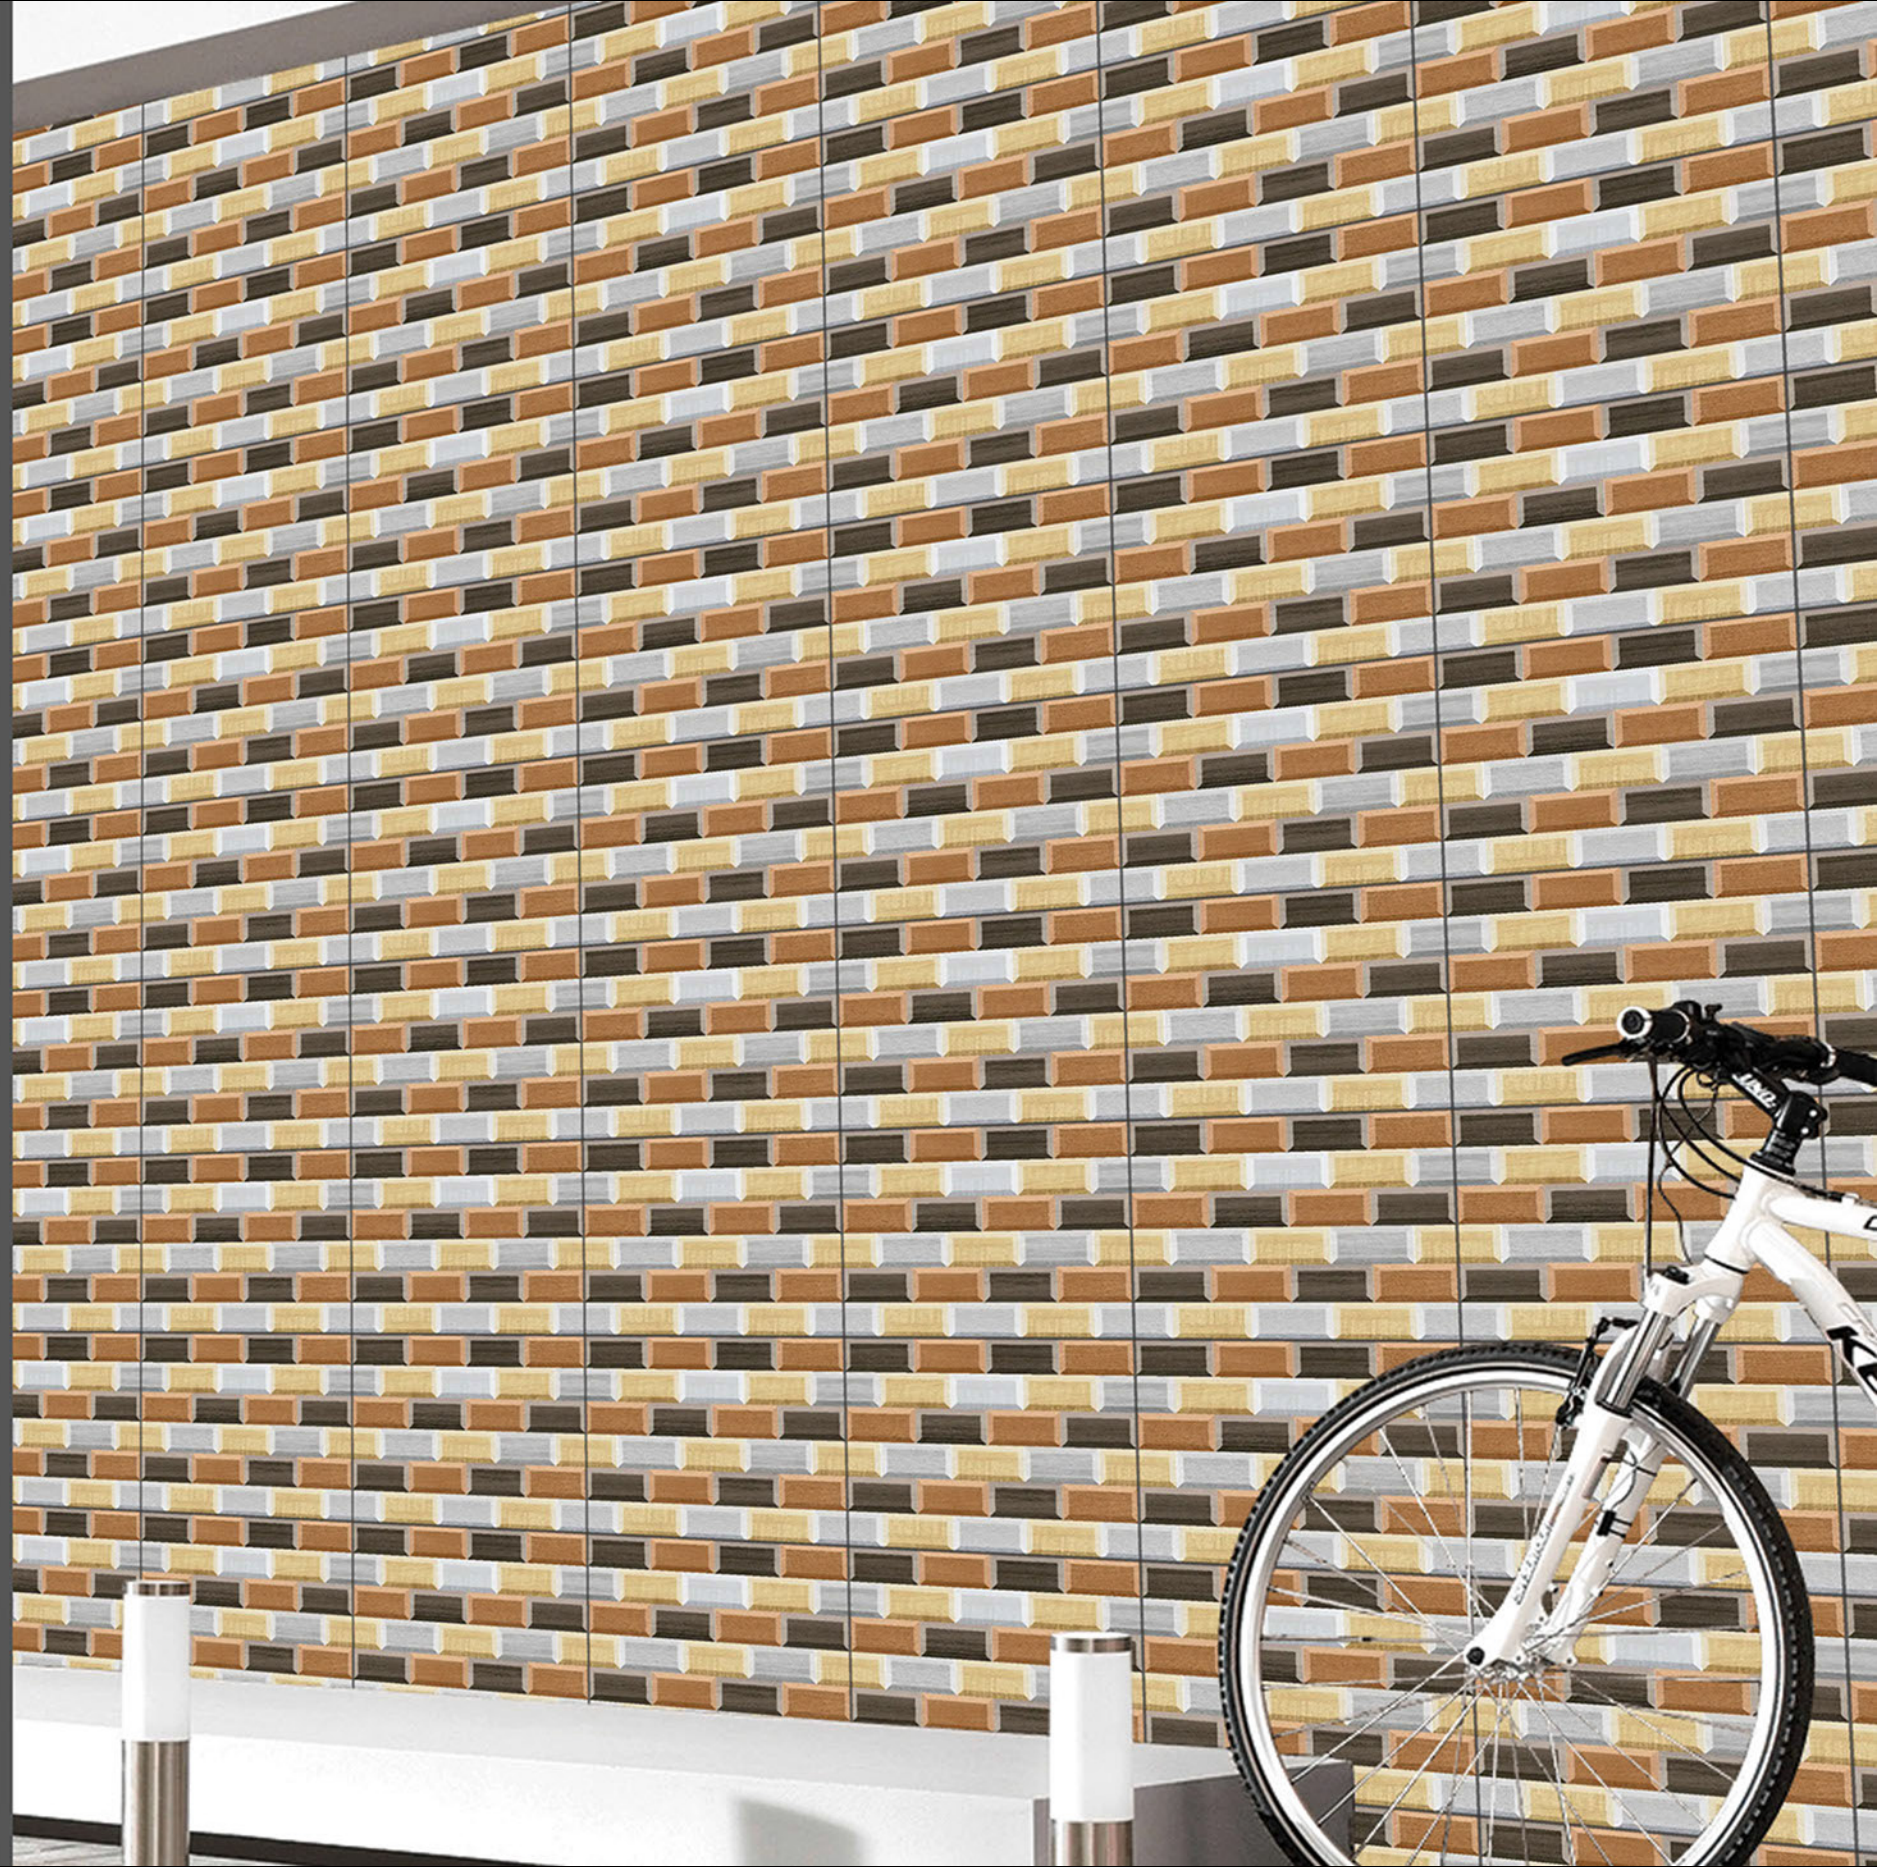

2542_GLOSSY
4542_MATT