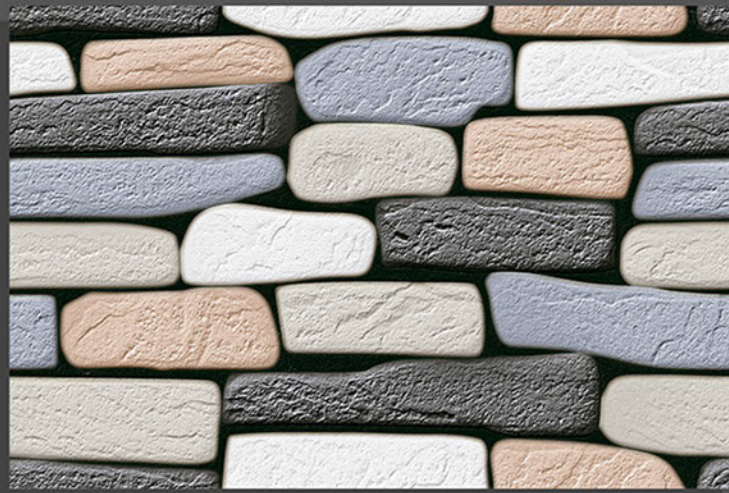

2544_GLOSSY
4544_MATT