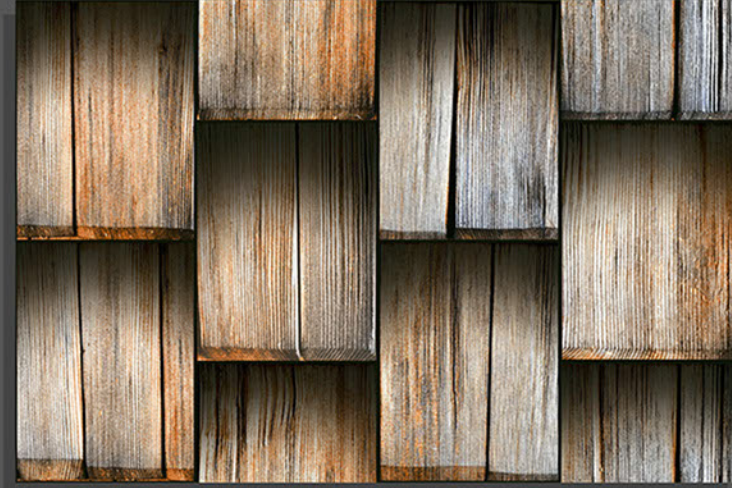

2516_GLOSSY
4516_MATT