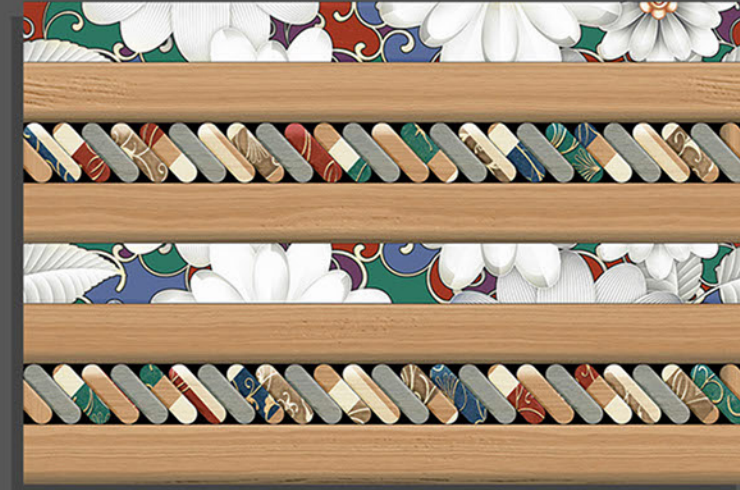

2529_GLOSSY
4529_MATT