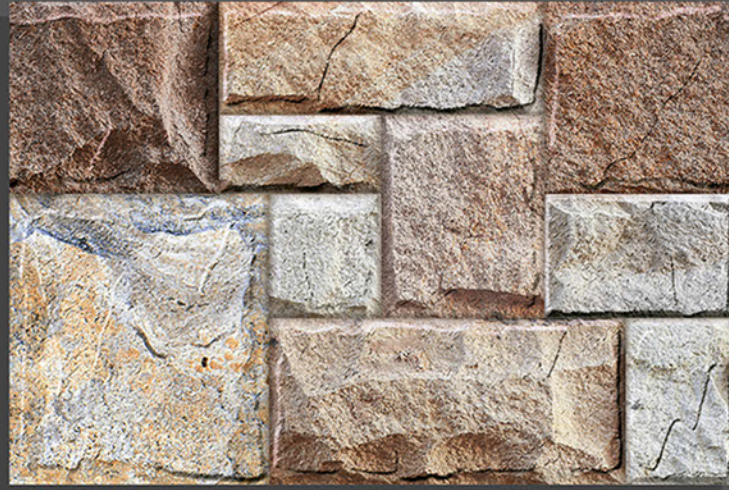

2523_GLOSSY
4523_MATT