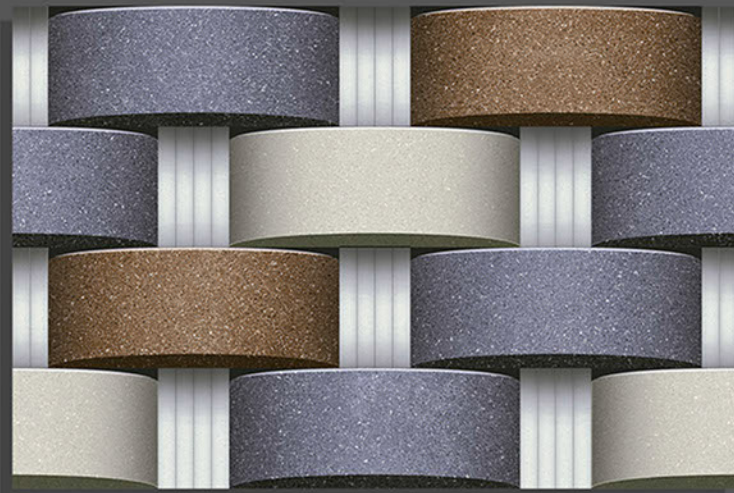

2604_GLOSSY
4604_MATT