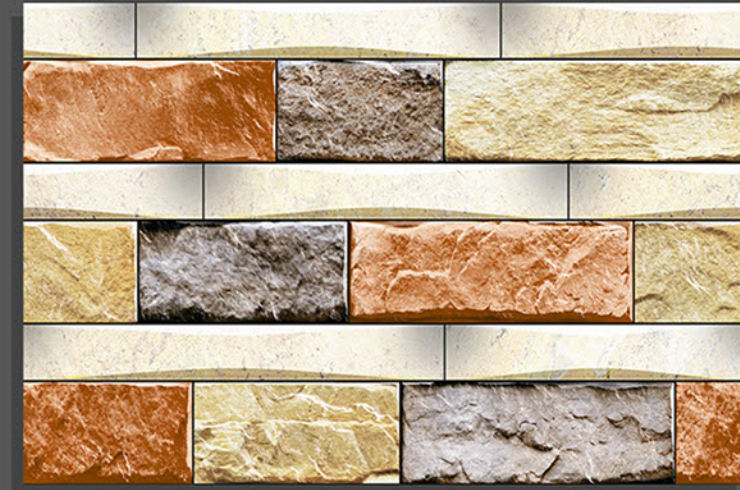

2555_GLOSSY
4555_MATT