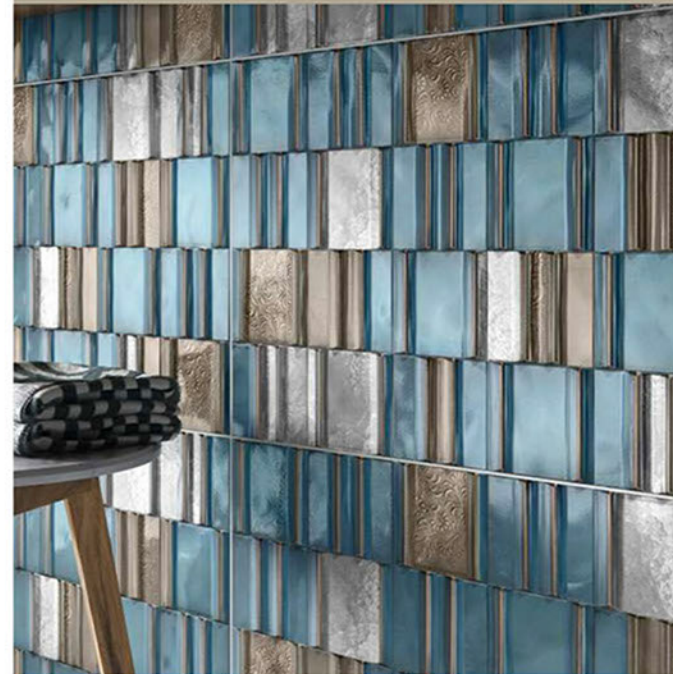

Resistance to Chemicals

SANARIYA

C E R A M I C

300X450mm

The ceramic era inspired the idea of the glossy collection, which combines visual complexity the quality of the "aged" ornamental and the linear severity of the geometric de-cows. Soft beige and gray tones, a panel with a multi-layered floral pattern design and watercolor stripes of decorative elements everythinging is created to to create a calm yet brightly individual interior with interesting ac-cent parts.