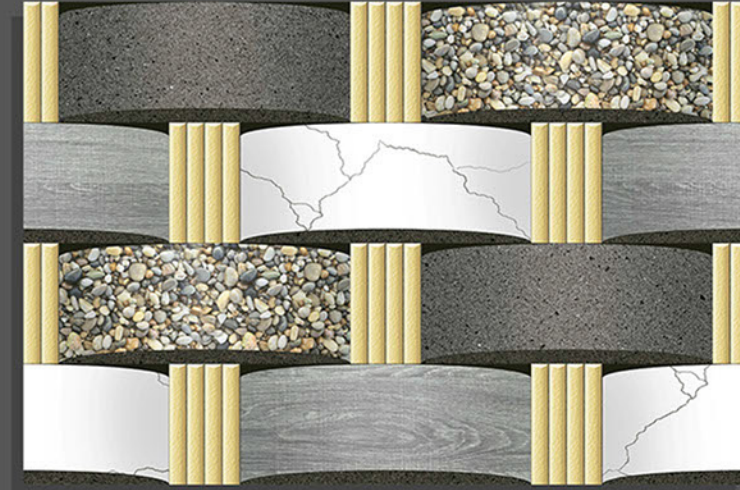

2567_GLOSSY
4567_MATT