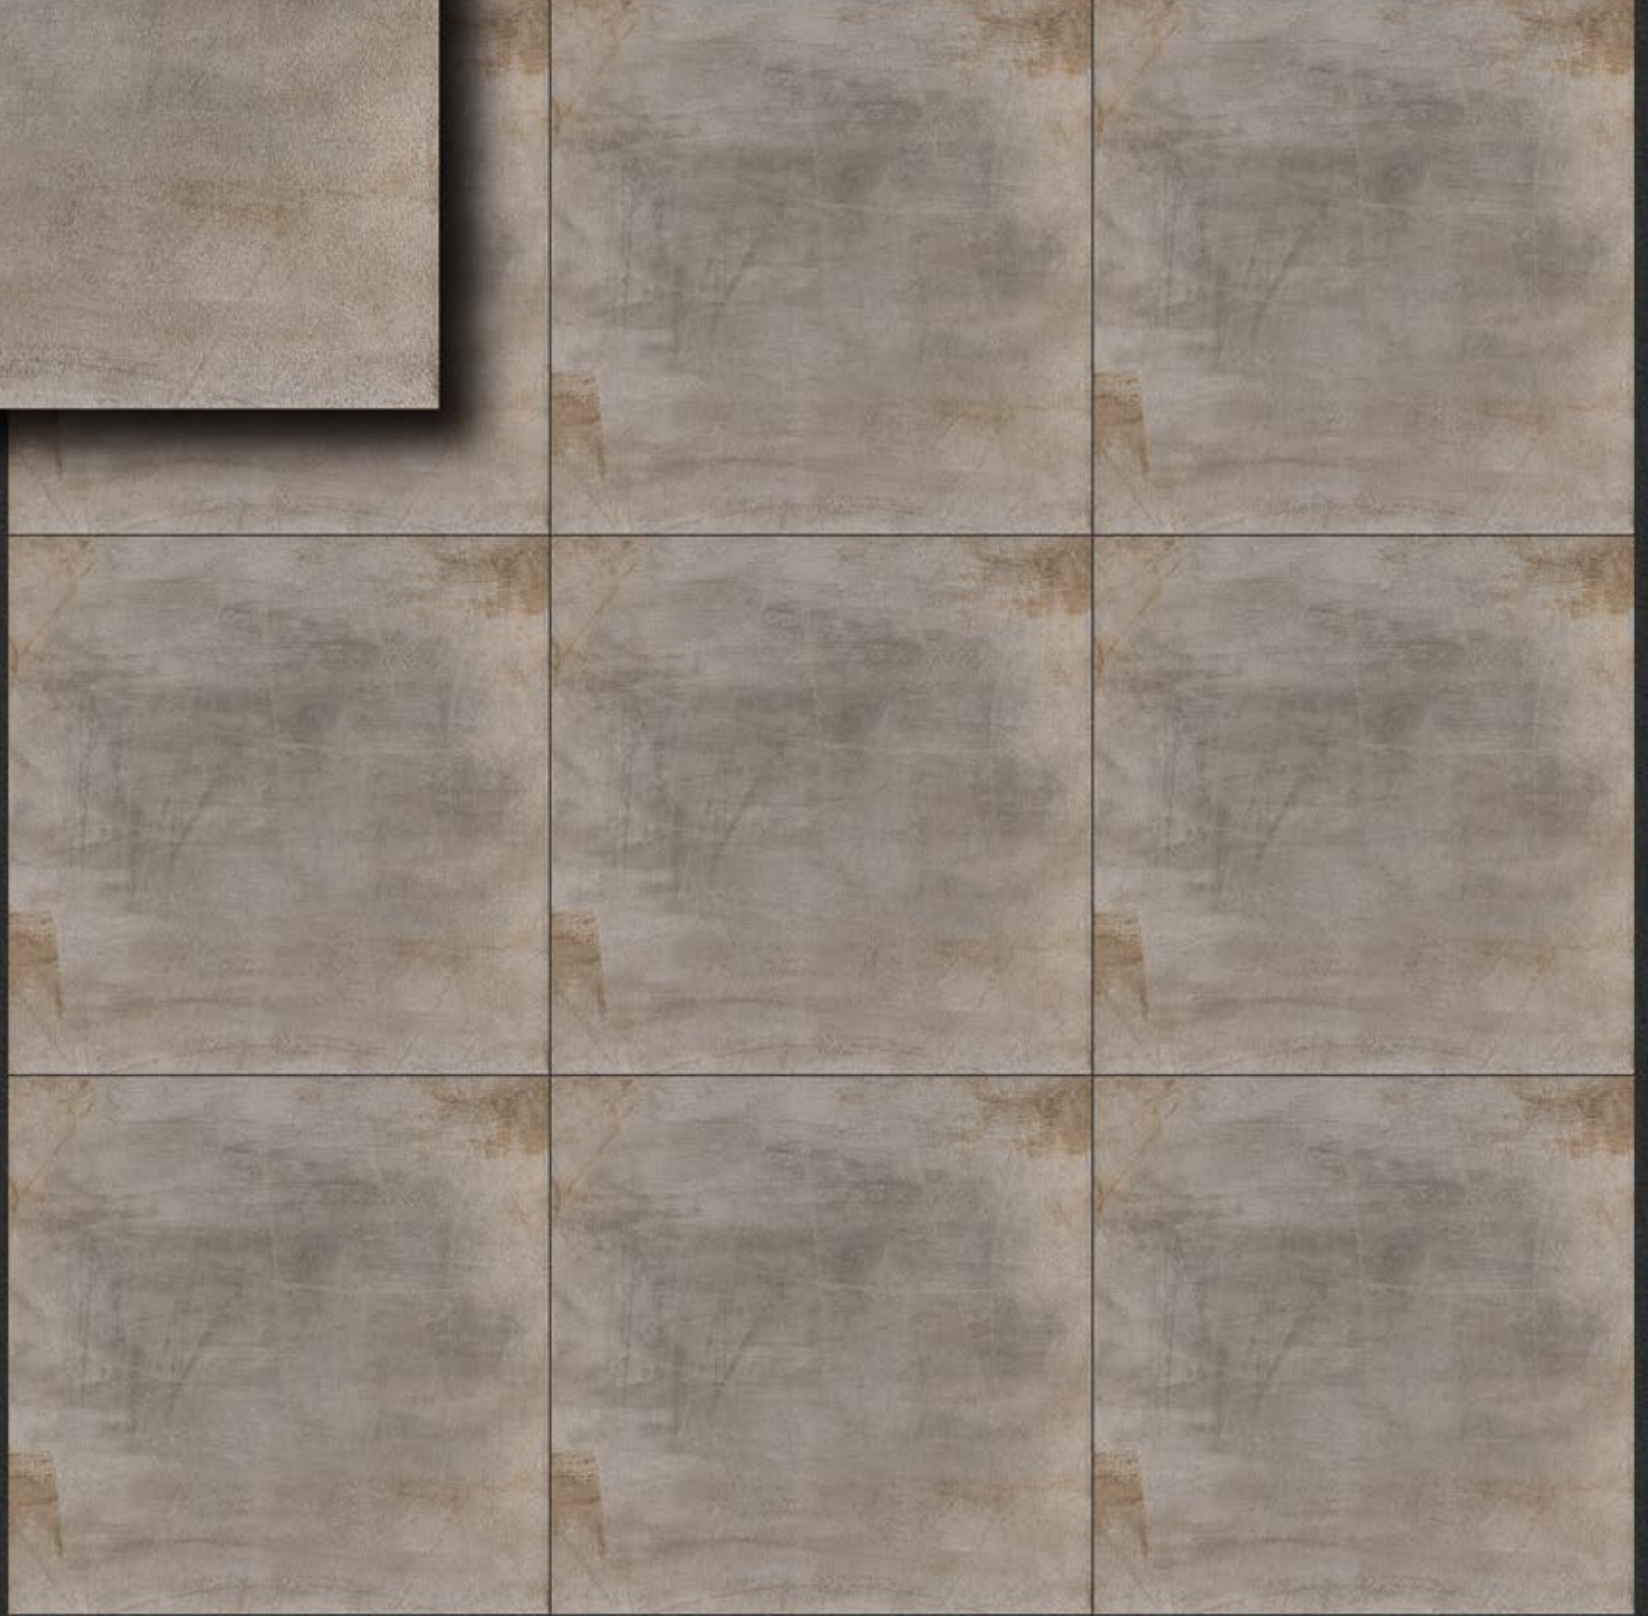

**DIGITAL
PORCELAIN
TILES**

600X600mm

351

RUSTIC Series
MATT Finish

352

RUSTIC Series
MATT Finish

353

RUSTIC Series
MATT Finish

354

RUSTIC Series
MATT Finish

355

RUSTIC Series
MATT Finish

356

RUSTIC Series
MATT Finish

357

RUSTIC Series
MATT Finish