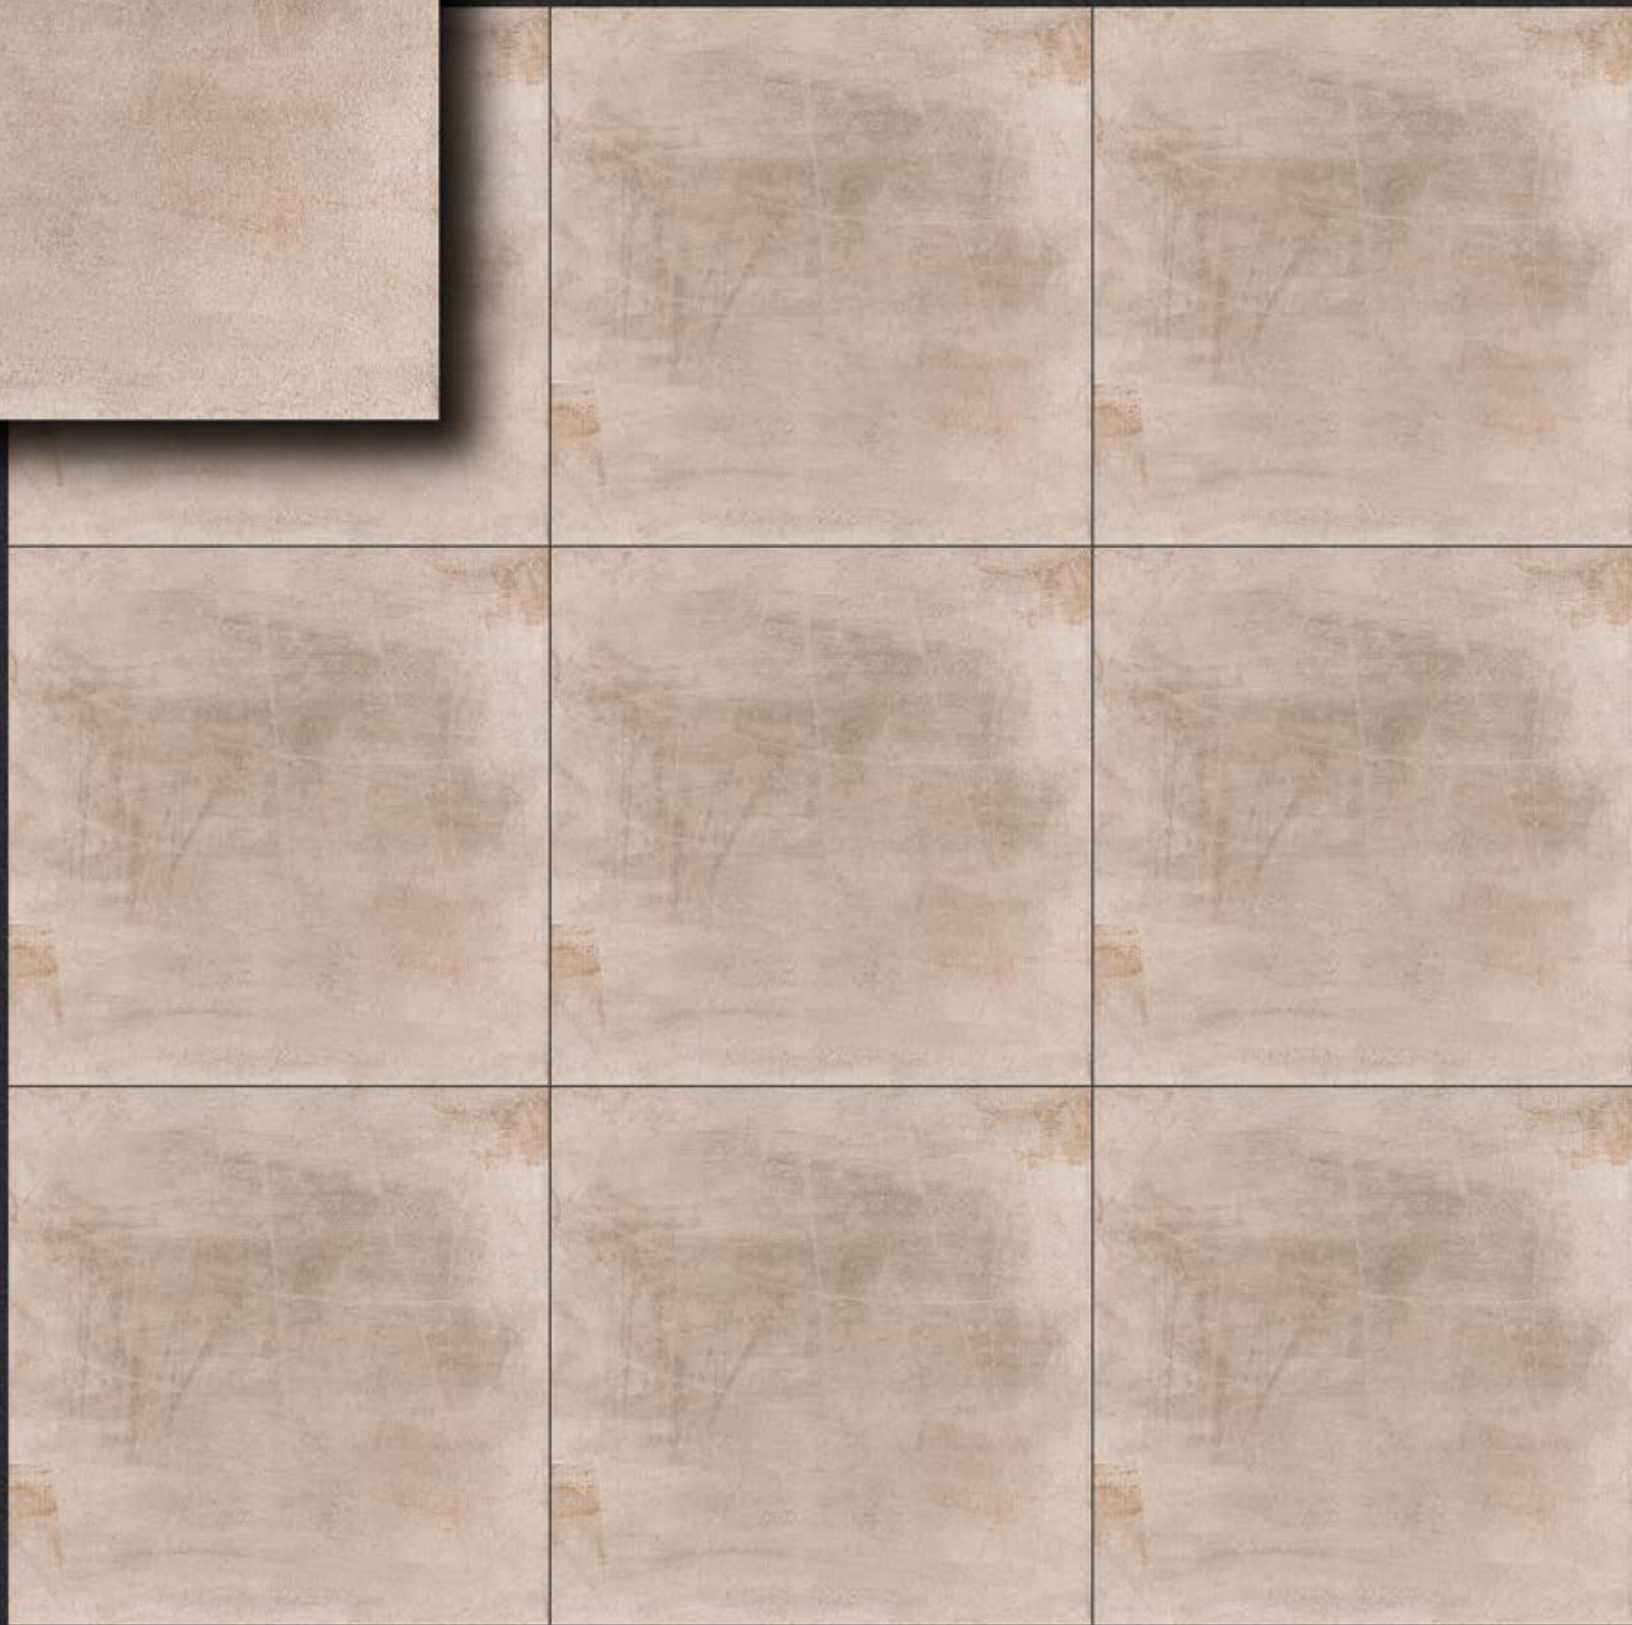

**DIGITAL
PORCELAIN
TILES**

600X600mm

351

RUSTIC Series
MATT Finish

352

RUSTIC Series
MATT Finish

353

RUSTIC Series
MATT Finish

354

RUSTIC Series
MATT Finish

355

RUSTIC Series
MATT Finish

356

RUSTIC Series
MATT Finish

357

RUSTIC Series
MATT Finish