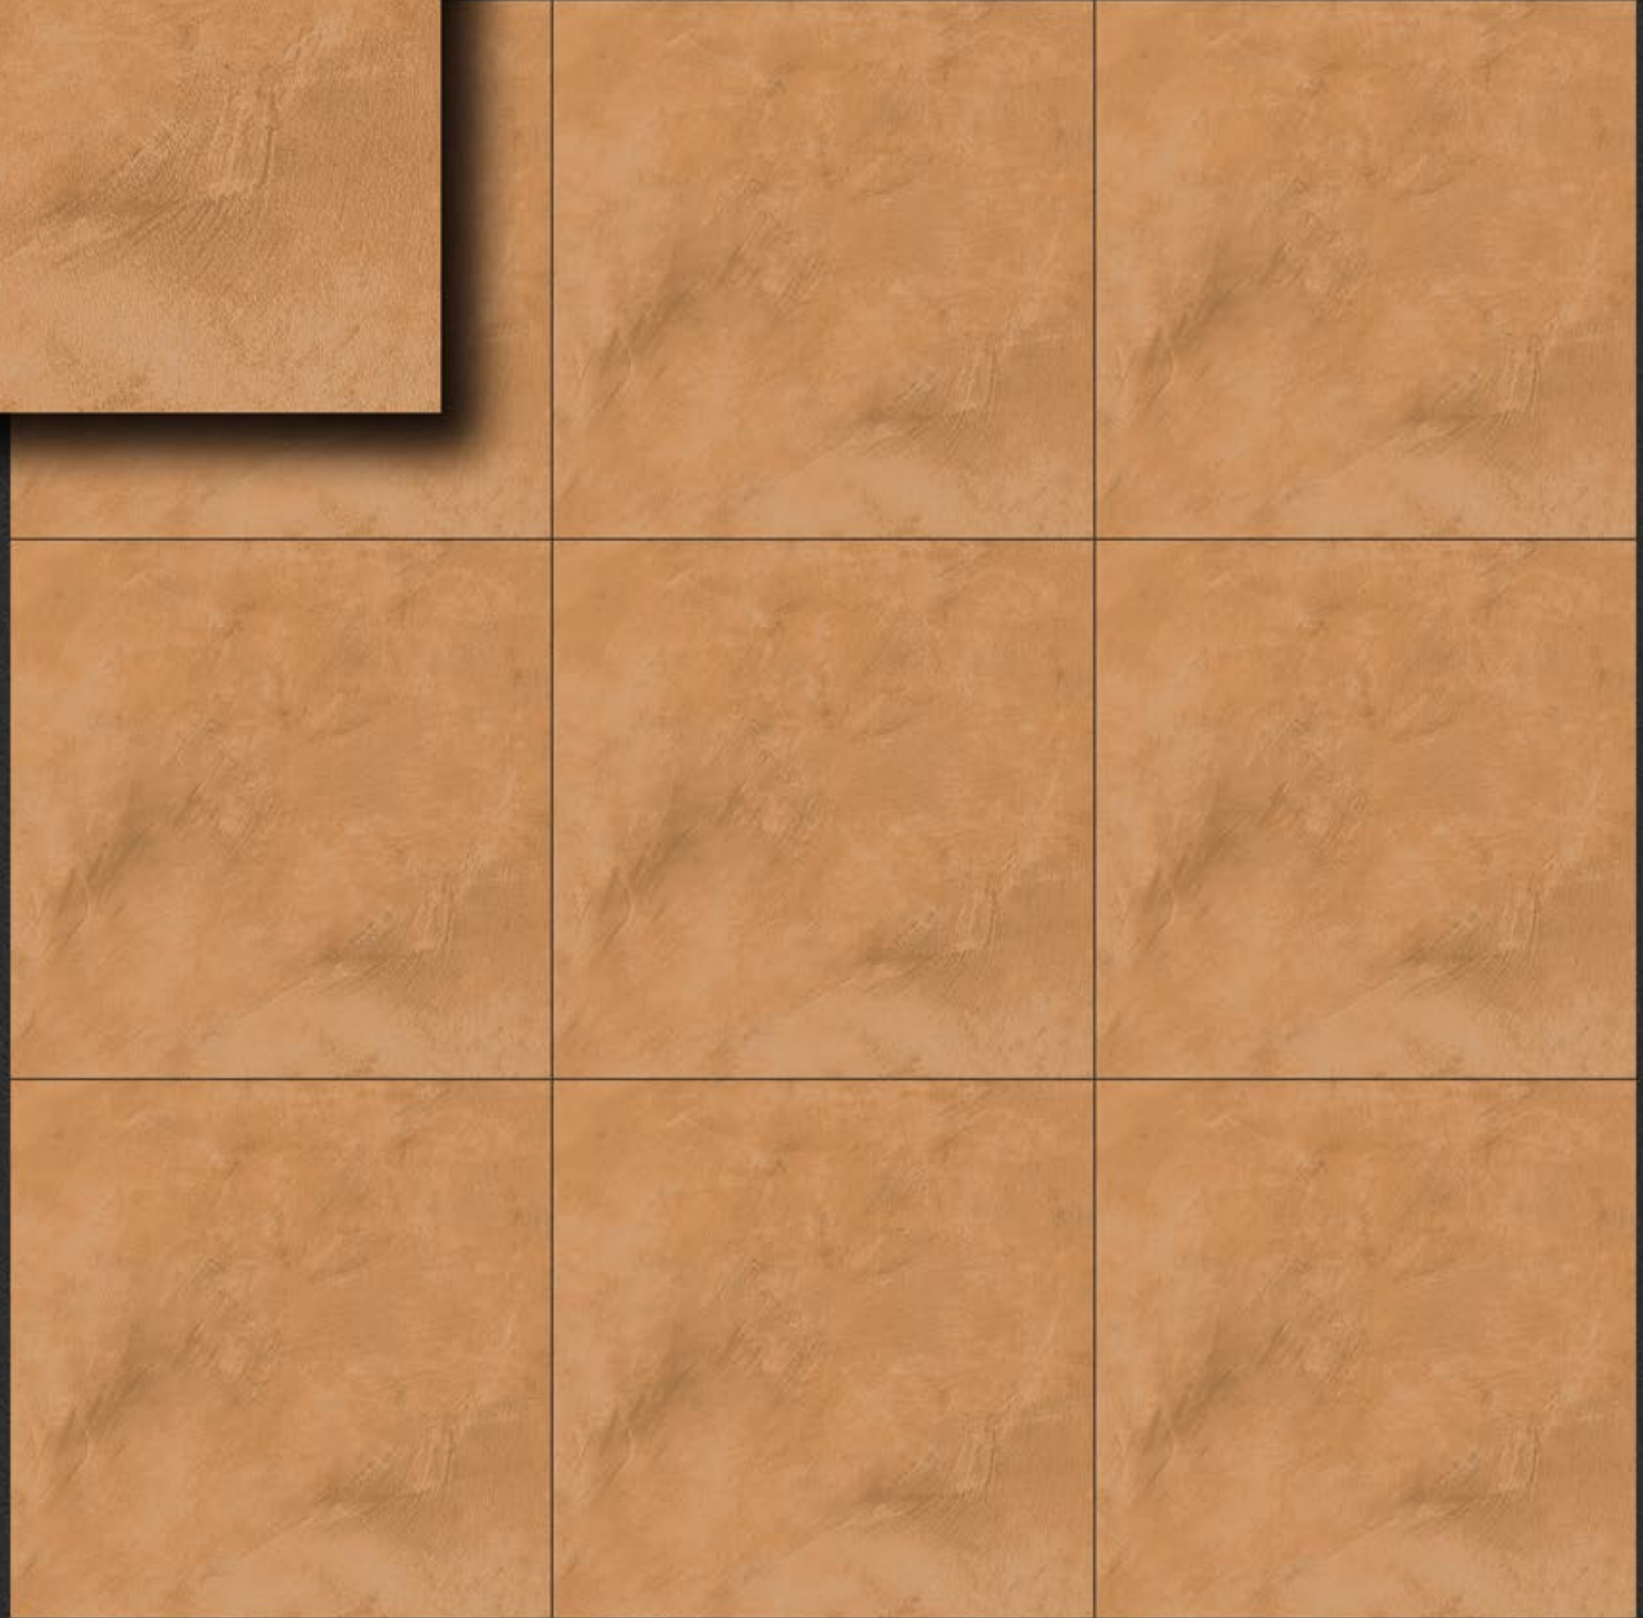

**DIGITAL
PORCELAIN
TILES**

600X600mm

351

RUSTIC Series
MATT Finish

352

RUSTIC Series
MATT Finish

353

RUSTIC Series
MATT Finish

354

RUSTIC Series
MATT Finish

355

RUSTIC Series
MATT Finish

356

RUSTIC Series
MATT Finish

357

RUSTIC Series
MATT Finish