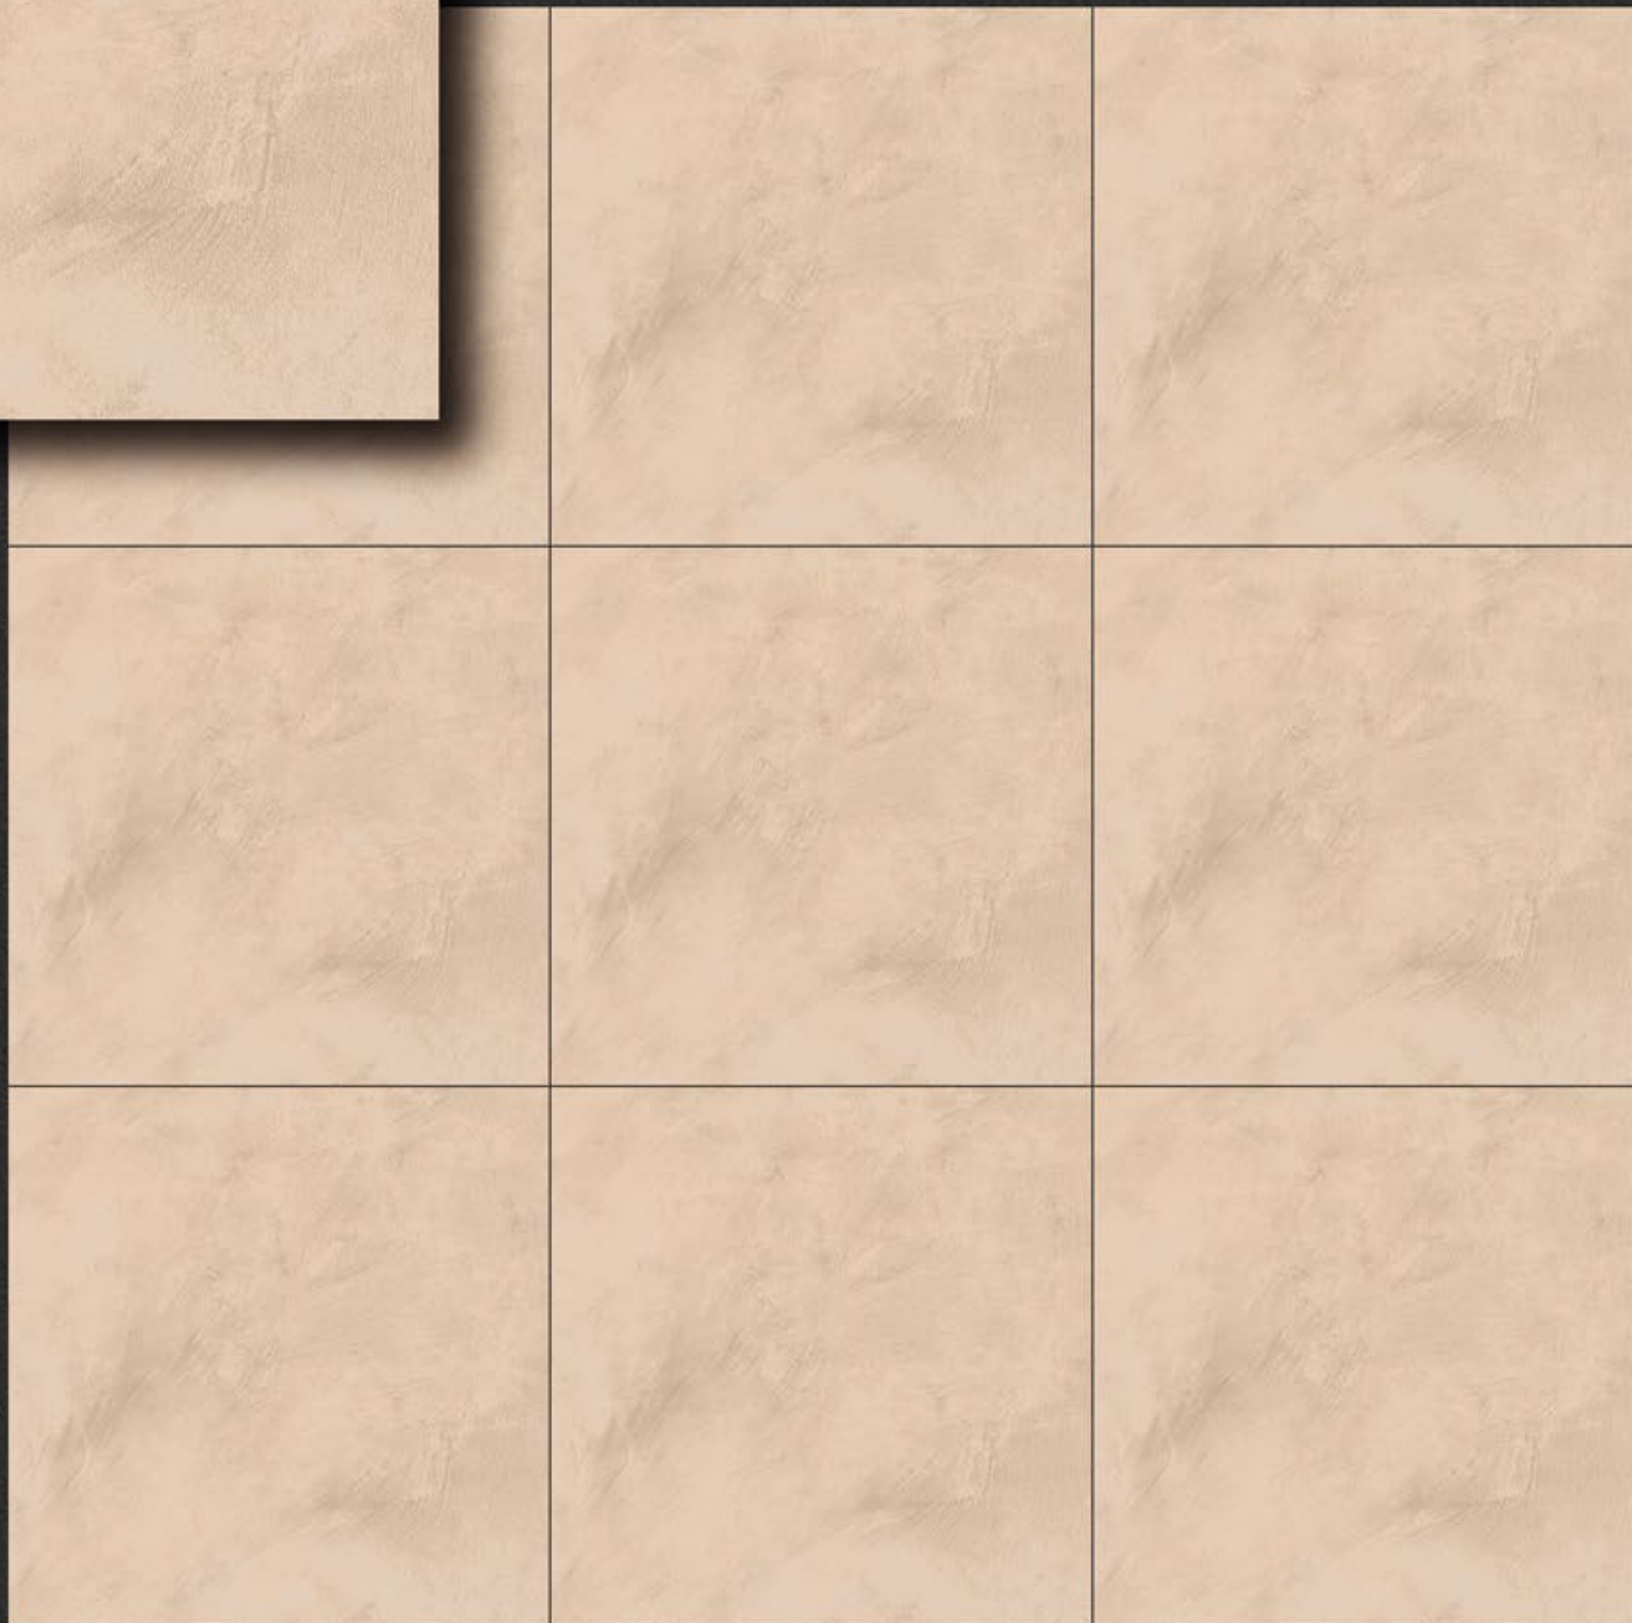

**DIGITAL
PORCELAIN
TILES**

600X600mm

351

RUSTIC Series
MATT Finish

352

RUSTIC Series
MATT Finish

353

RUSTIC Series
MATT Finish

354

RUSTIC Series
MATT Finish

355

RUSTIC Series
MATT Finish

356

RUSTIC Series
MATT Finish

357

RUSTIC Series
MATT Finish