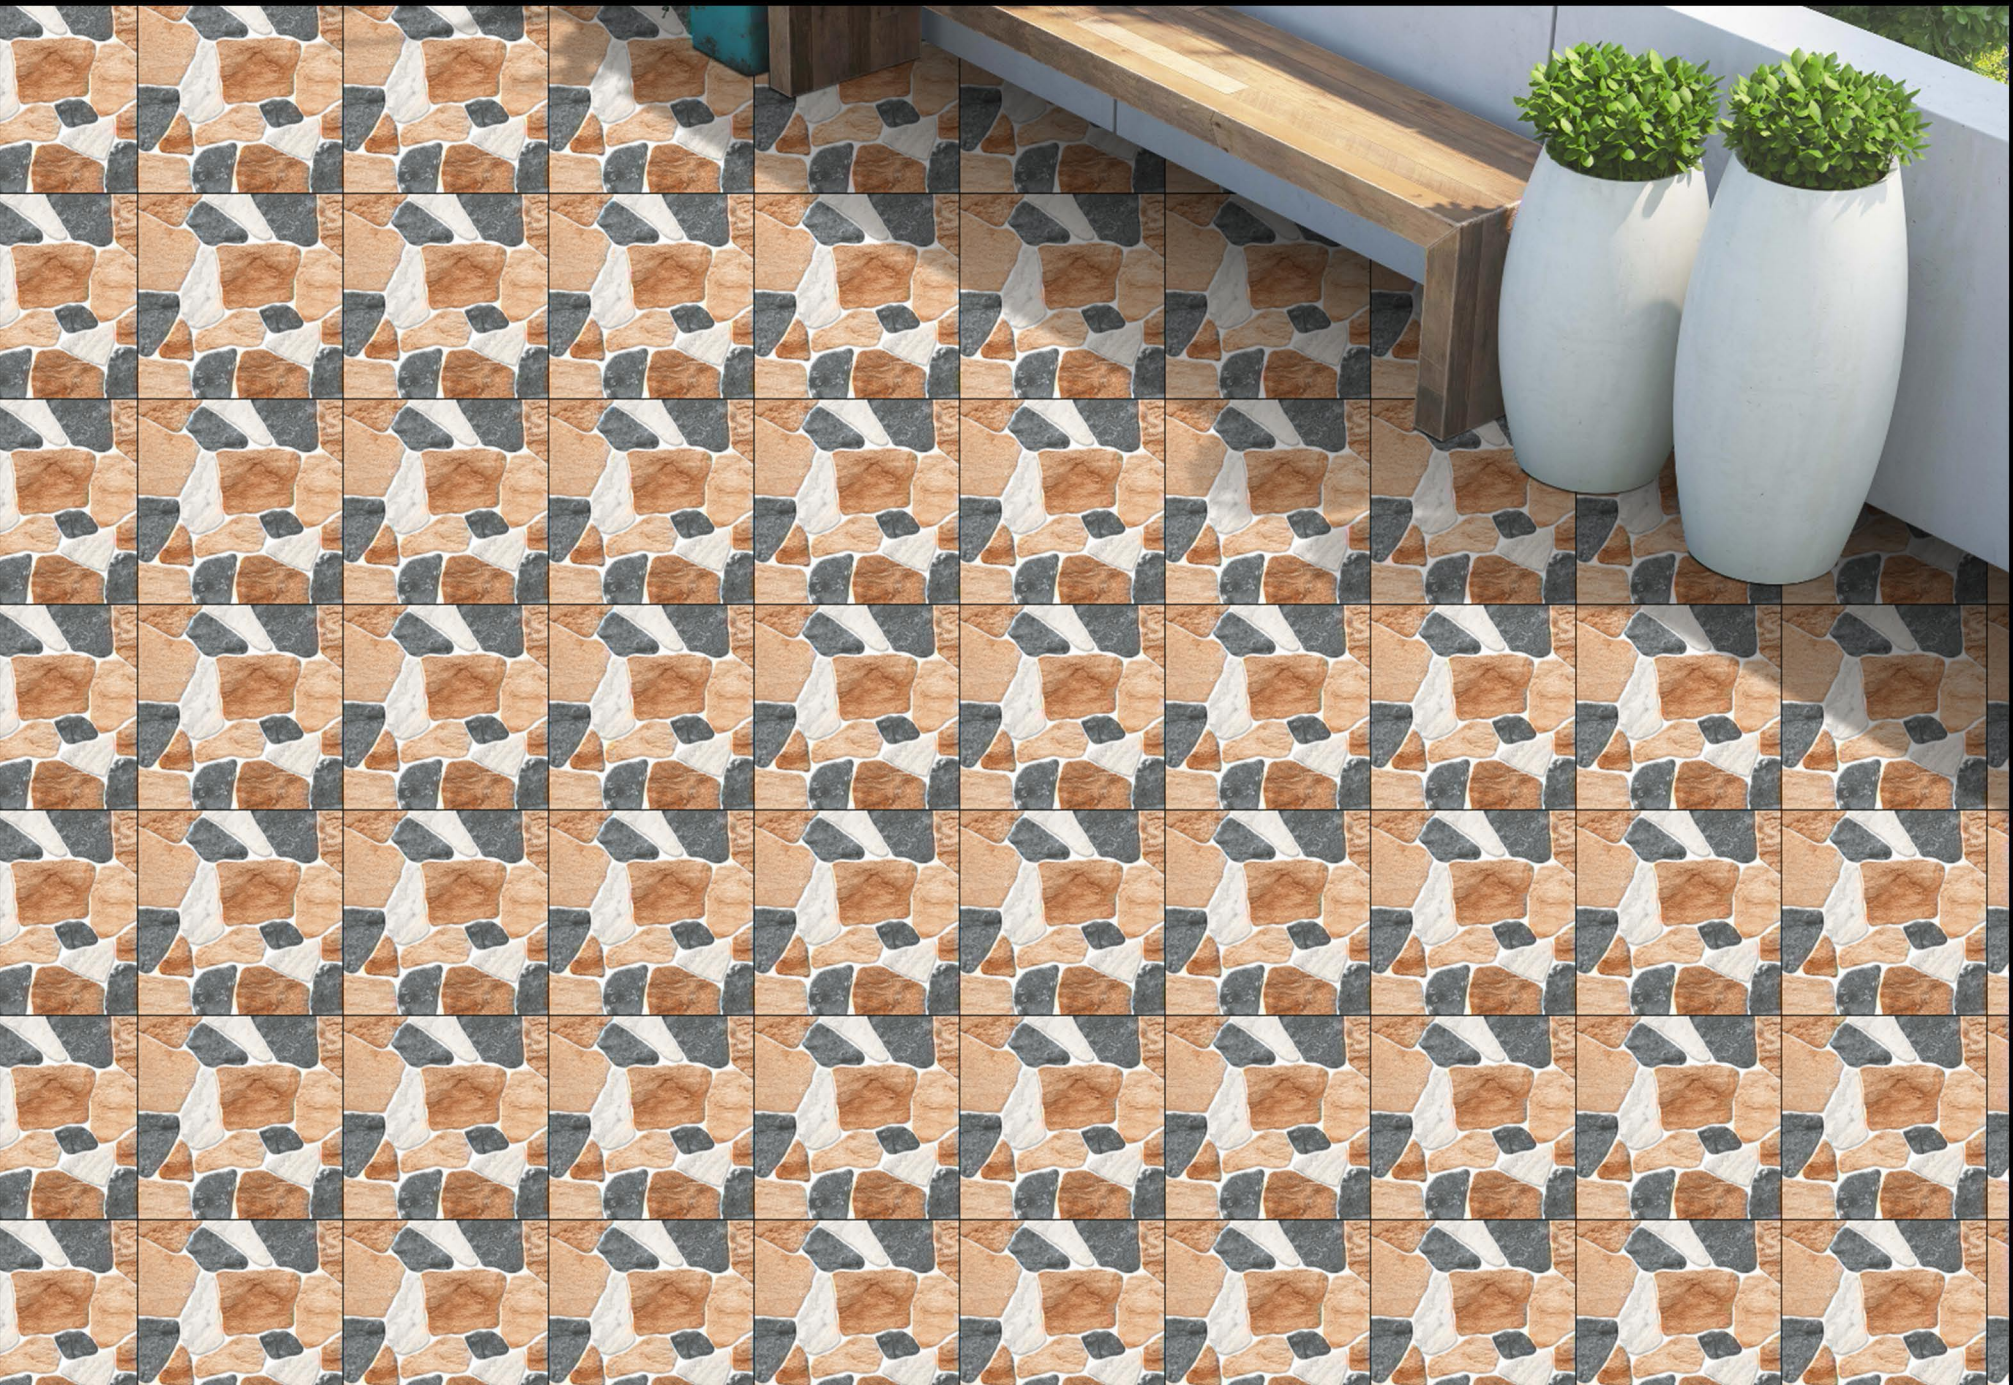

PLAIN SERIES

DIGITAL
PARKING
TILES

1249

1250

1271

1272

30x30_{cm}

PLAIN SERIES