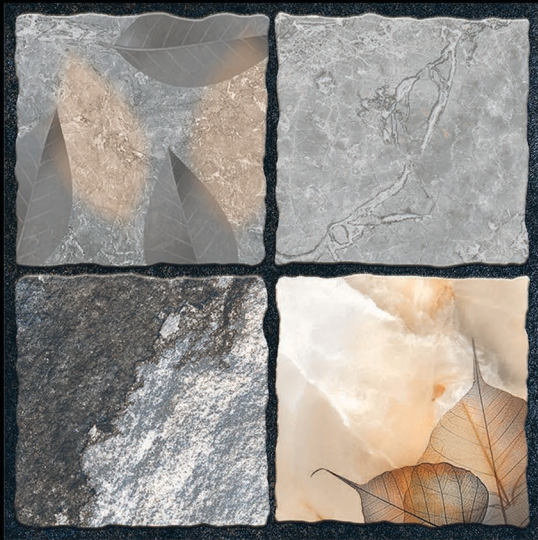

PLAIN SERIES

DIGITAL
PARKING
TILES

2310