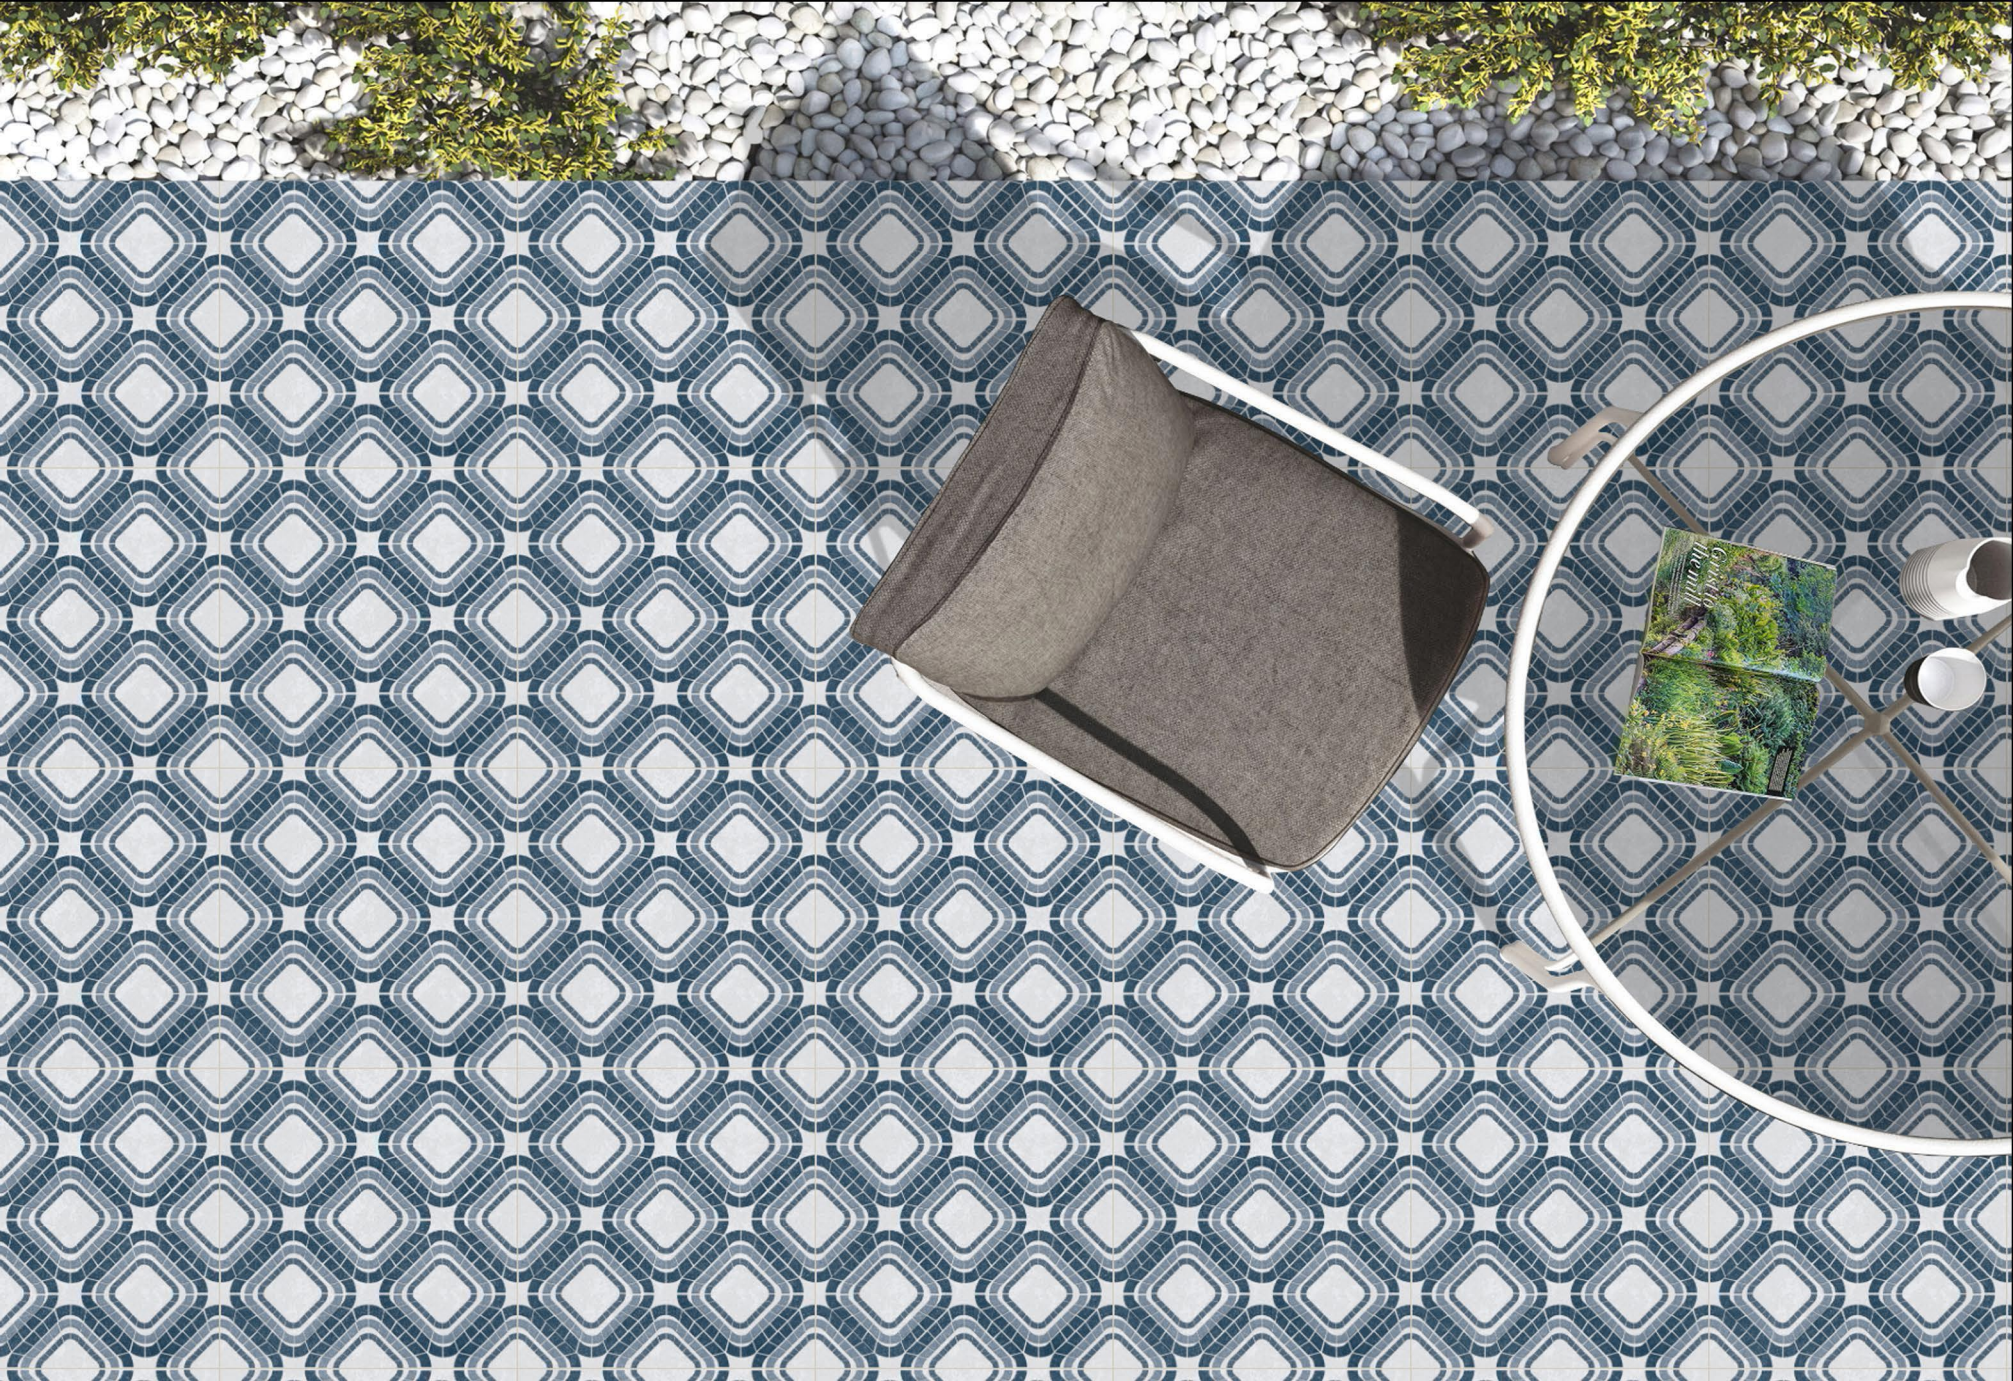

PLAIN SERIES

DIGITAL
PARKING
TILES

2306

2307

2308

2309

30x30_{cm}

PLAIN SERIES