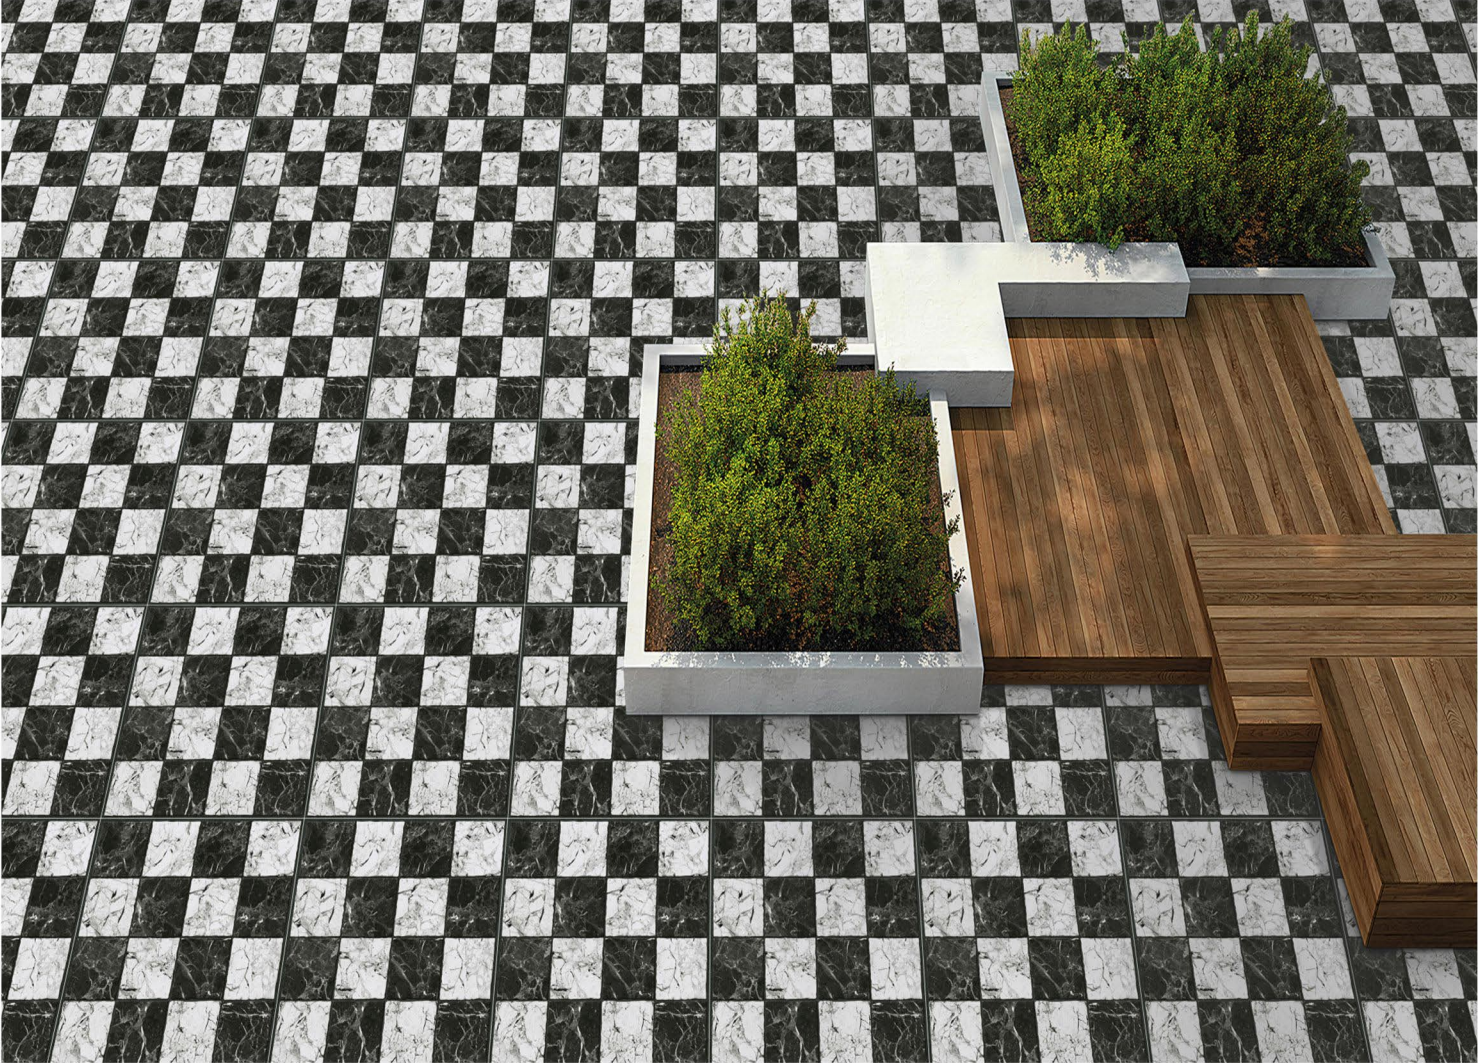

GARNET 003

**600X
600MM** | **12MM
THICKNESS**