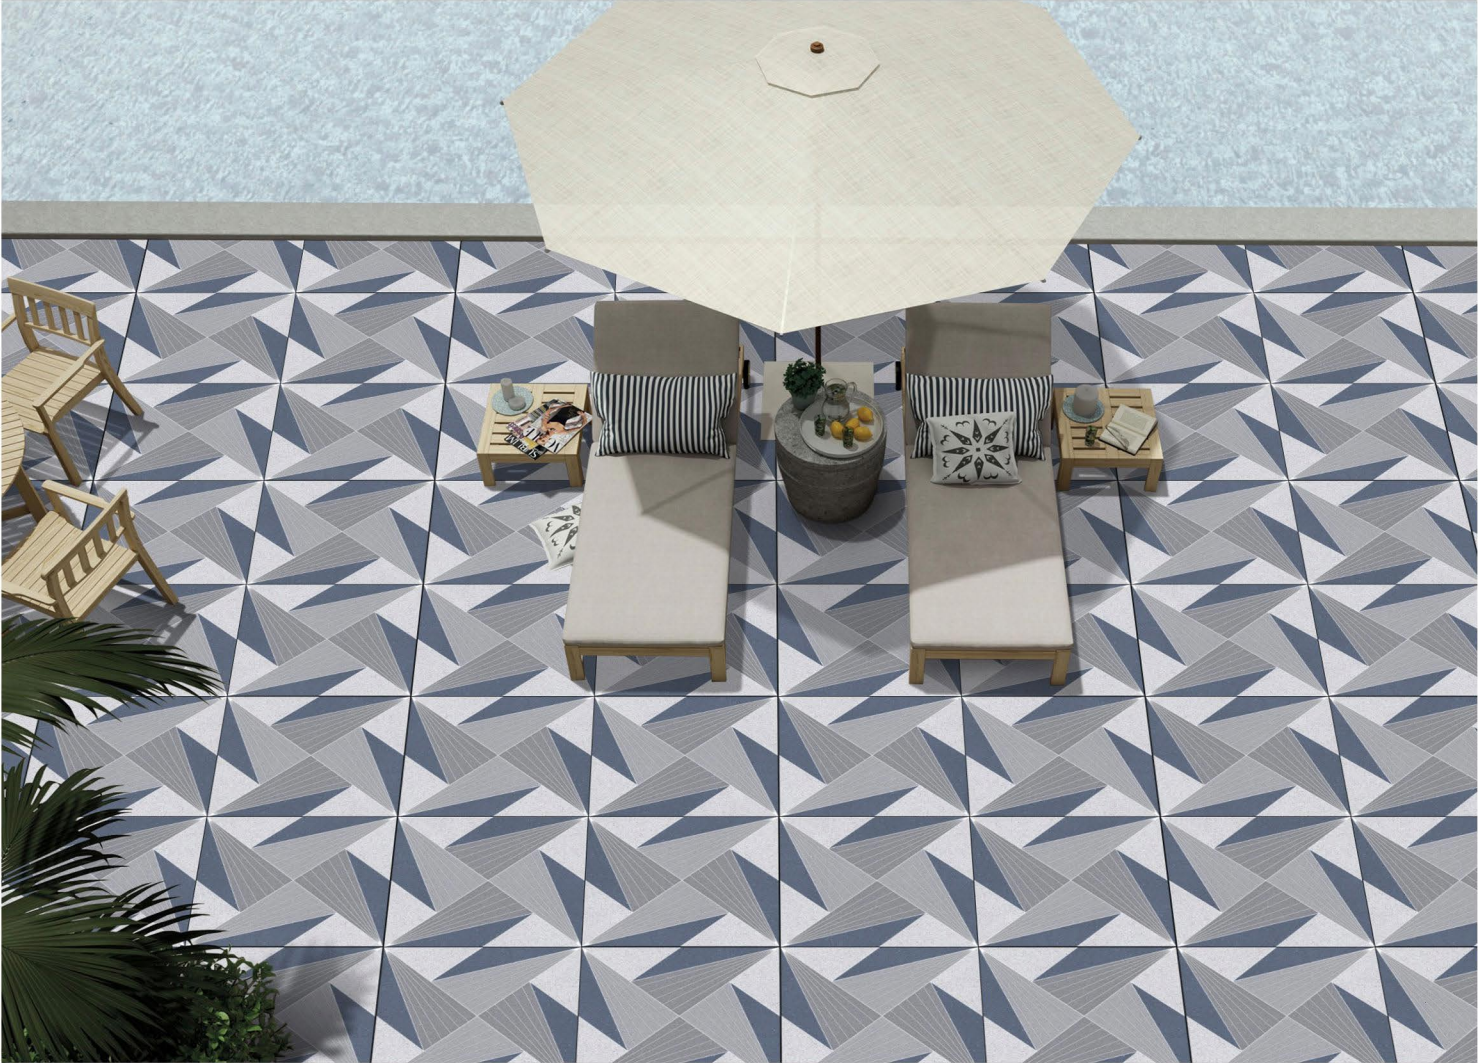

PUNCH COLLECTION _____