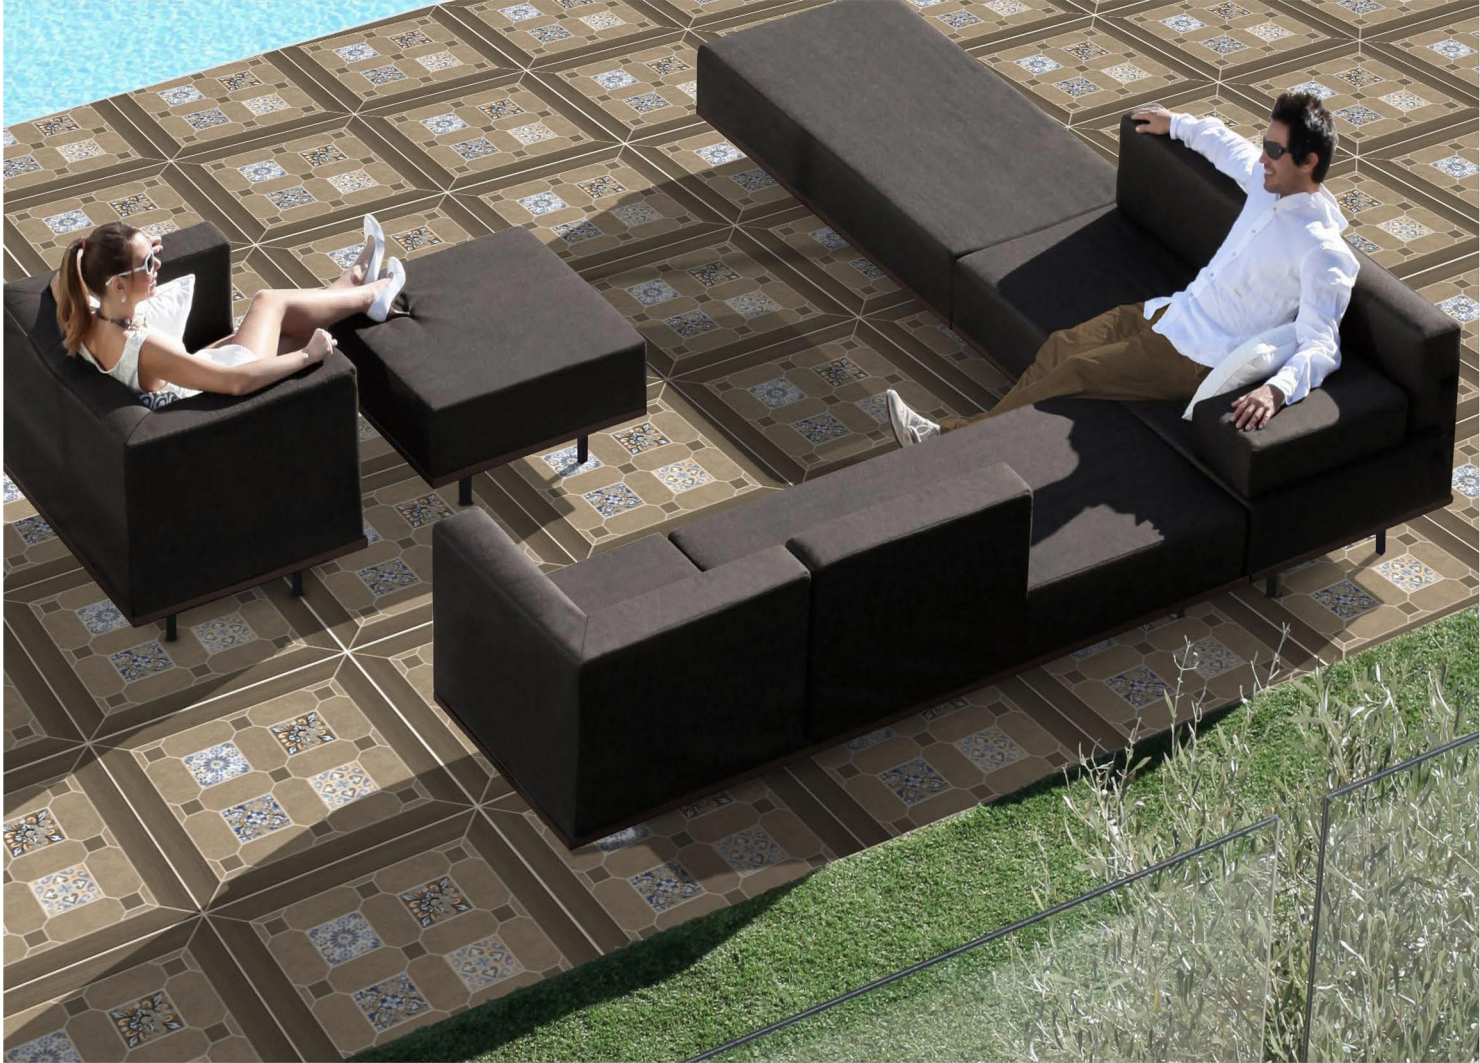

TOPAZ 022

**600X
600MM** | **12MM
THICKNESS**