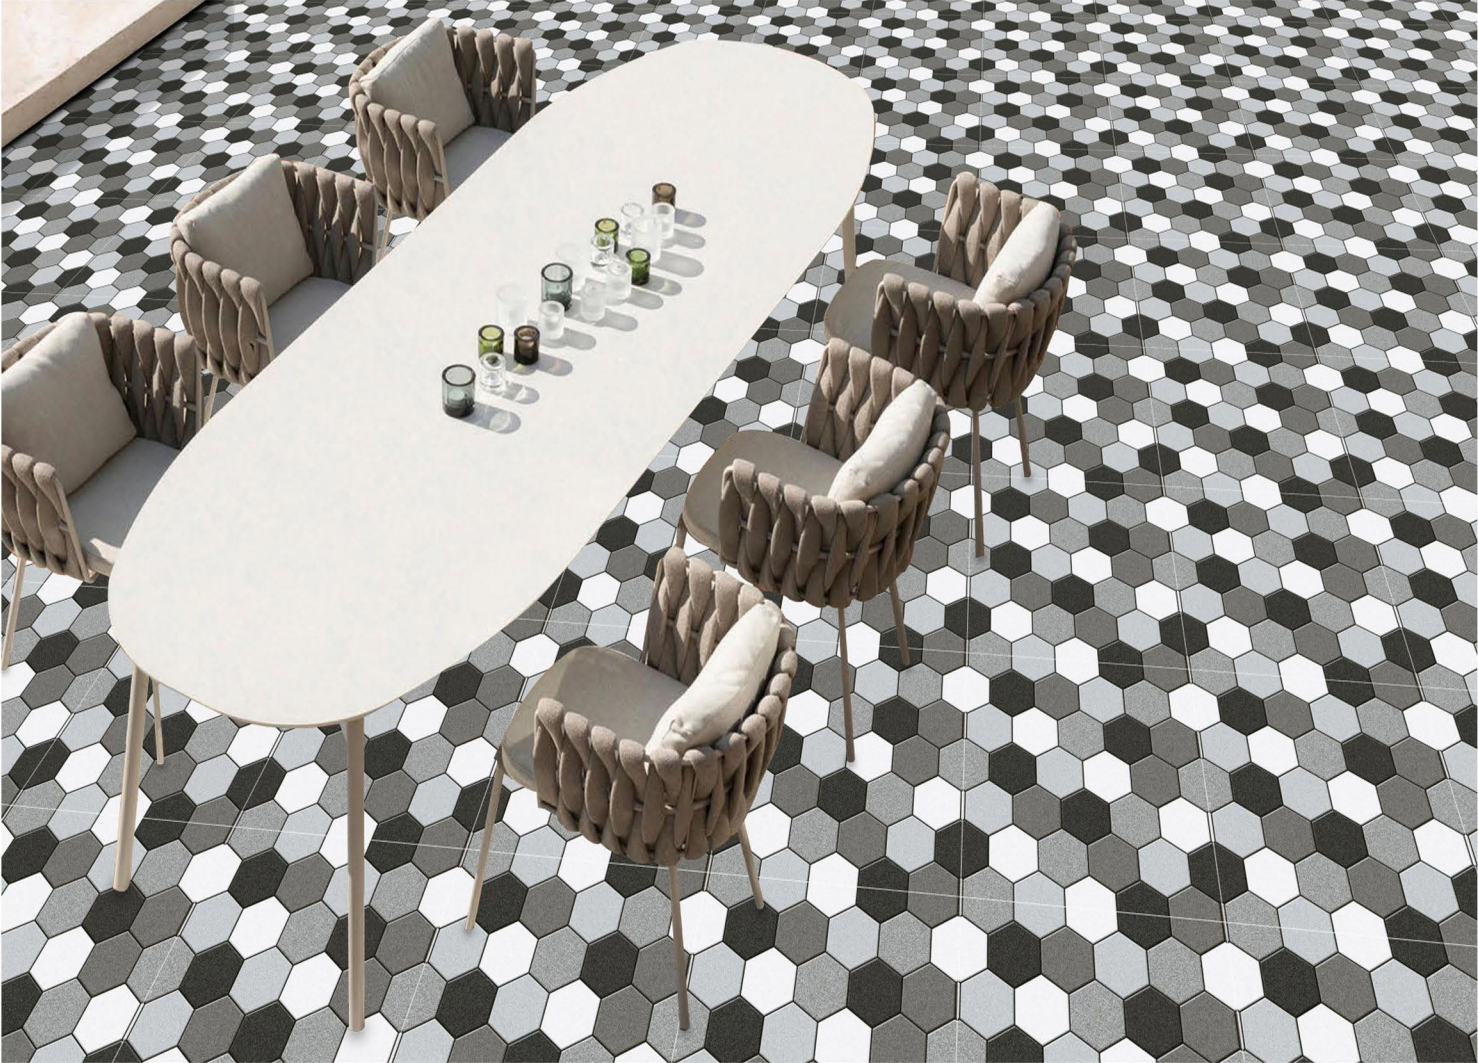

TOPAZ 012

**600X
600MM** | **12MM
THICKNESS**