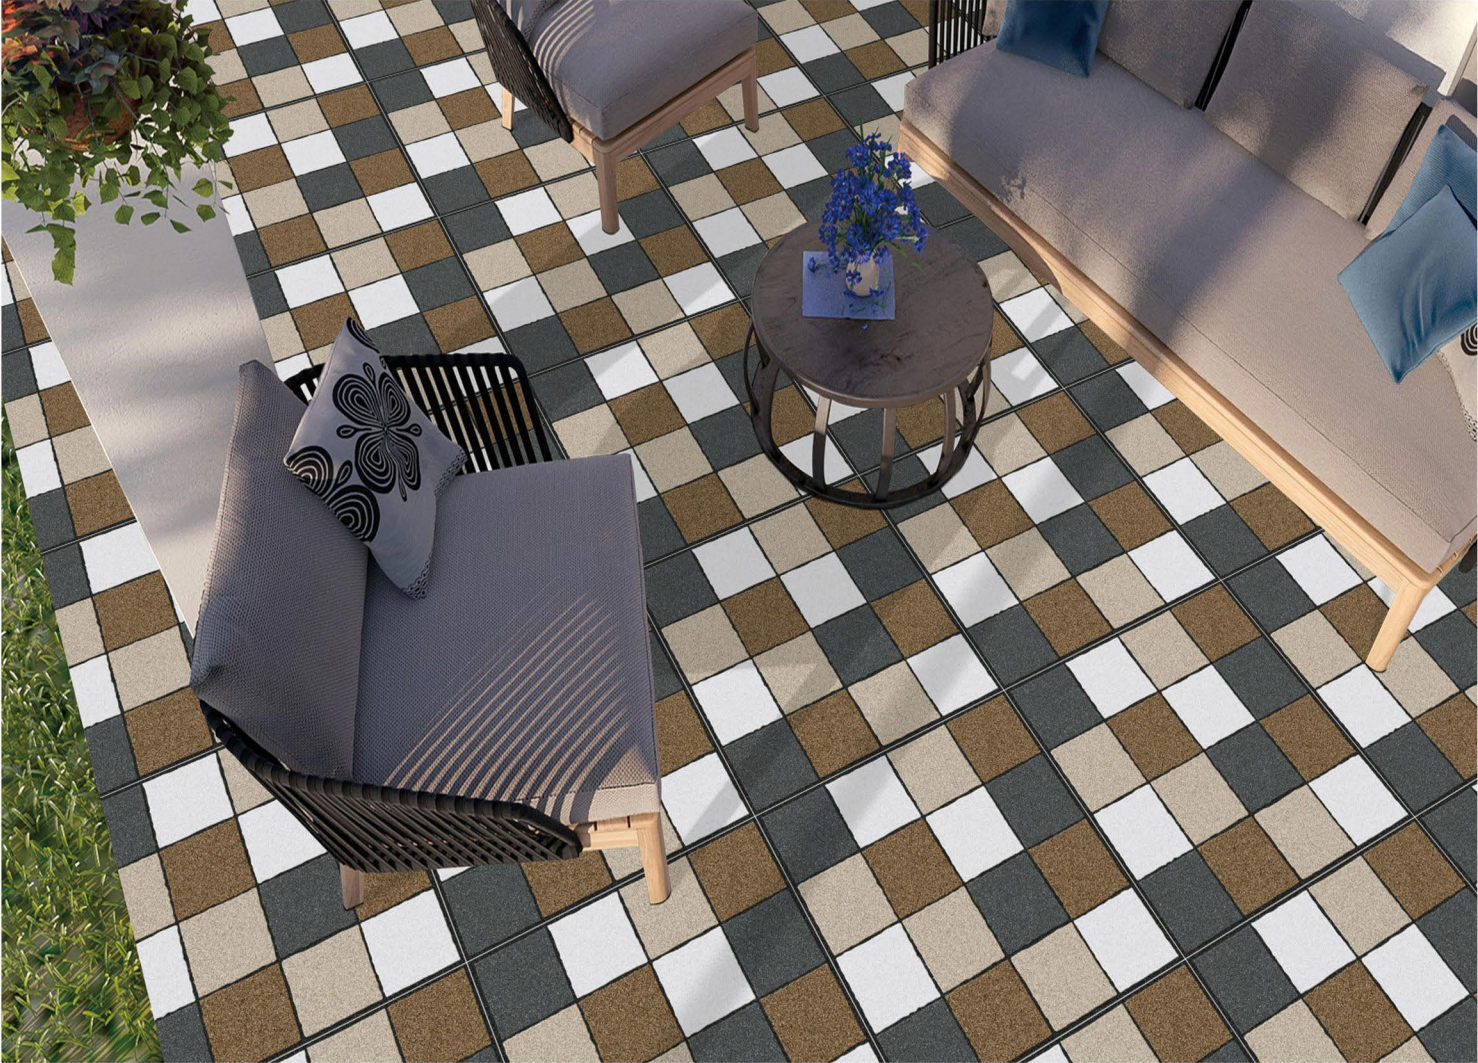

GARNET 008

600X 600MM | 12MM THICKNESS