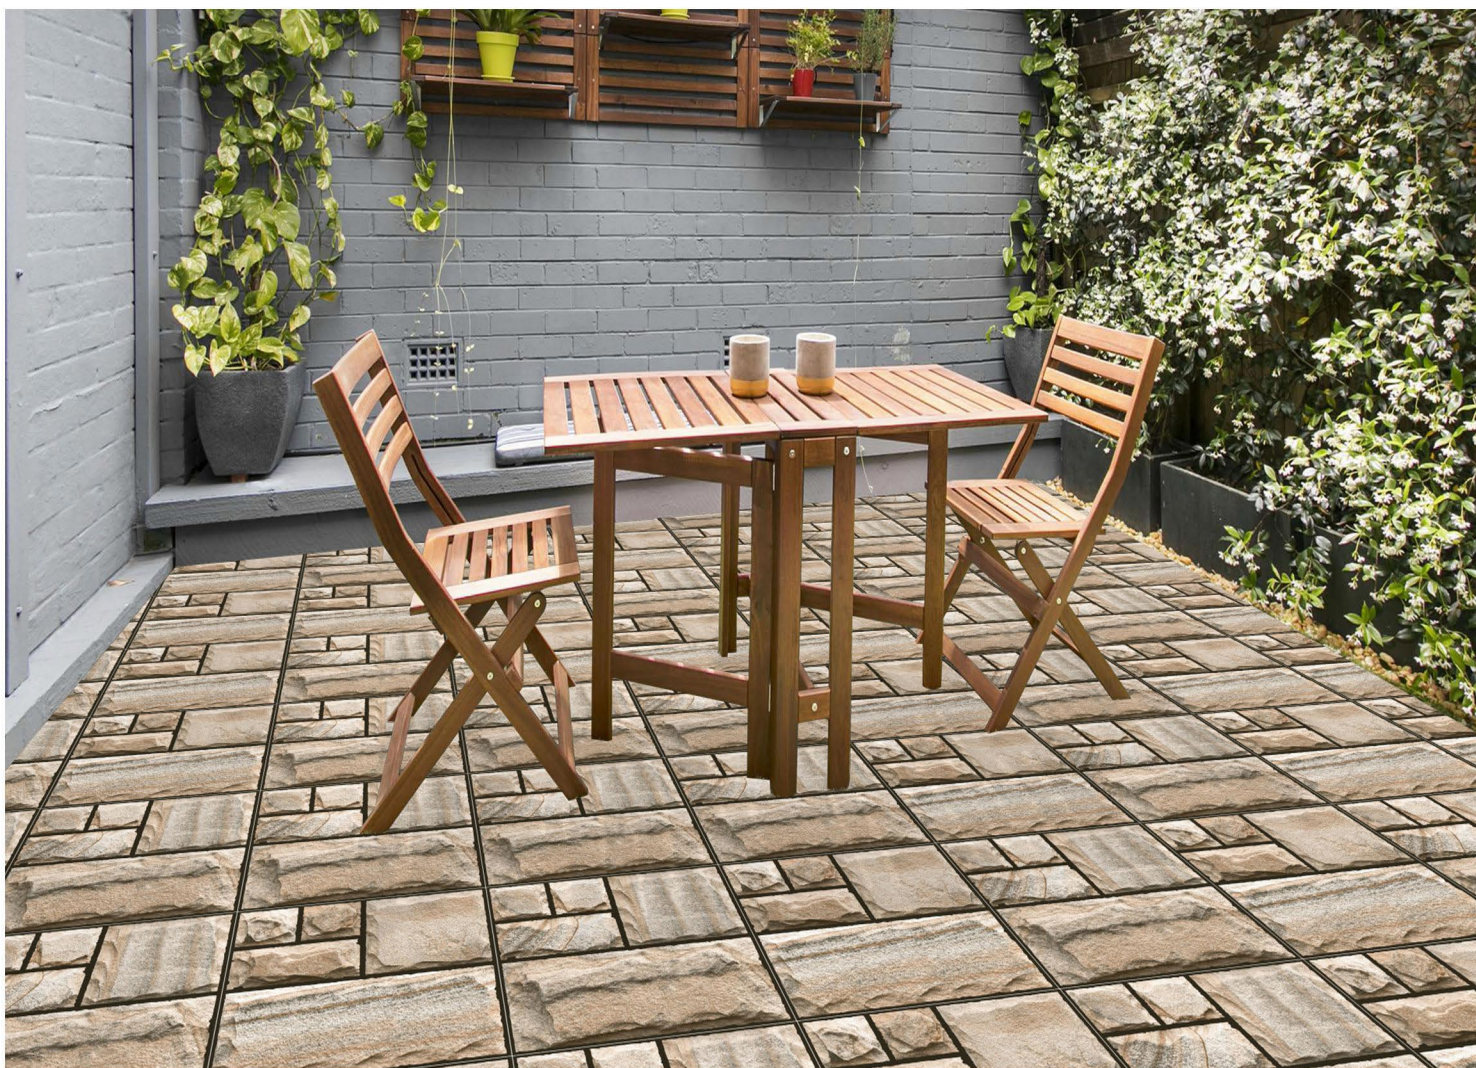

**OPAL
009**

**600X
600MM** | **12MM
THICKNESS**