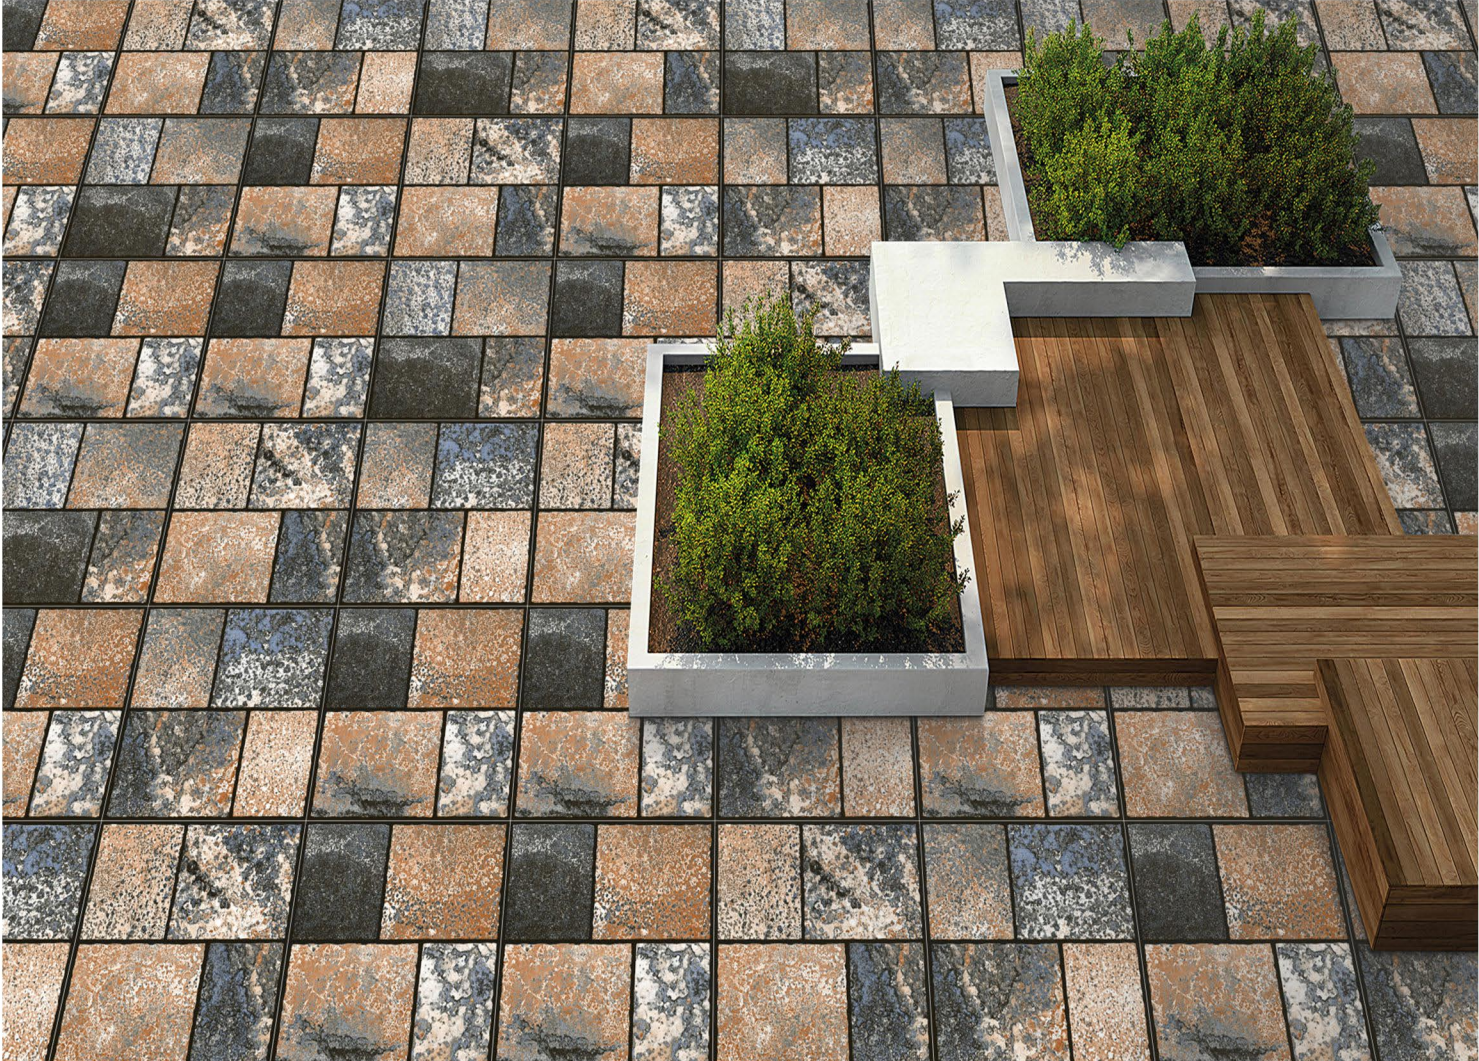

CITRINE 014

**600X
600MM** | **12MM
THICKNESS**