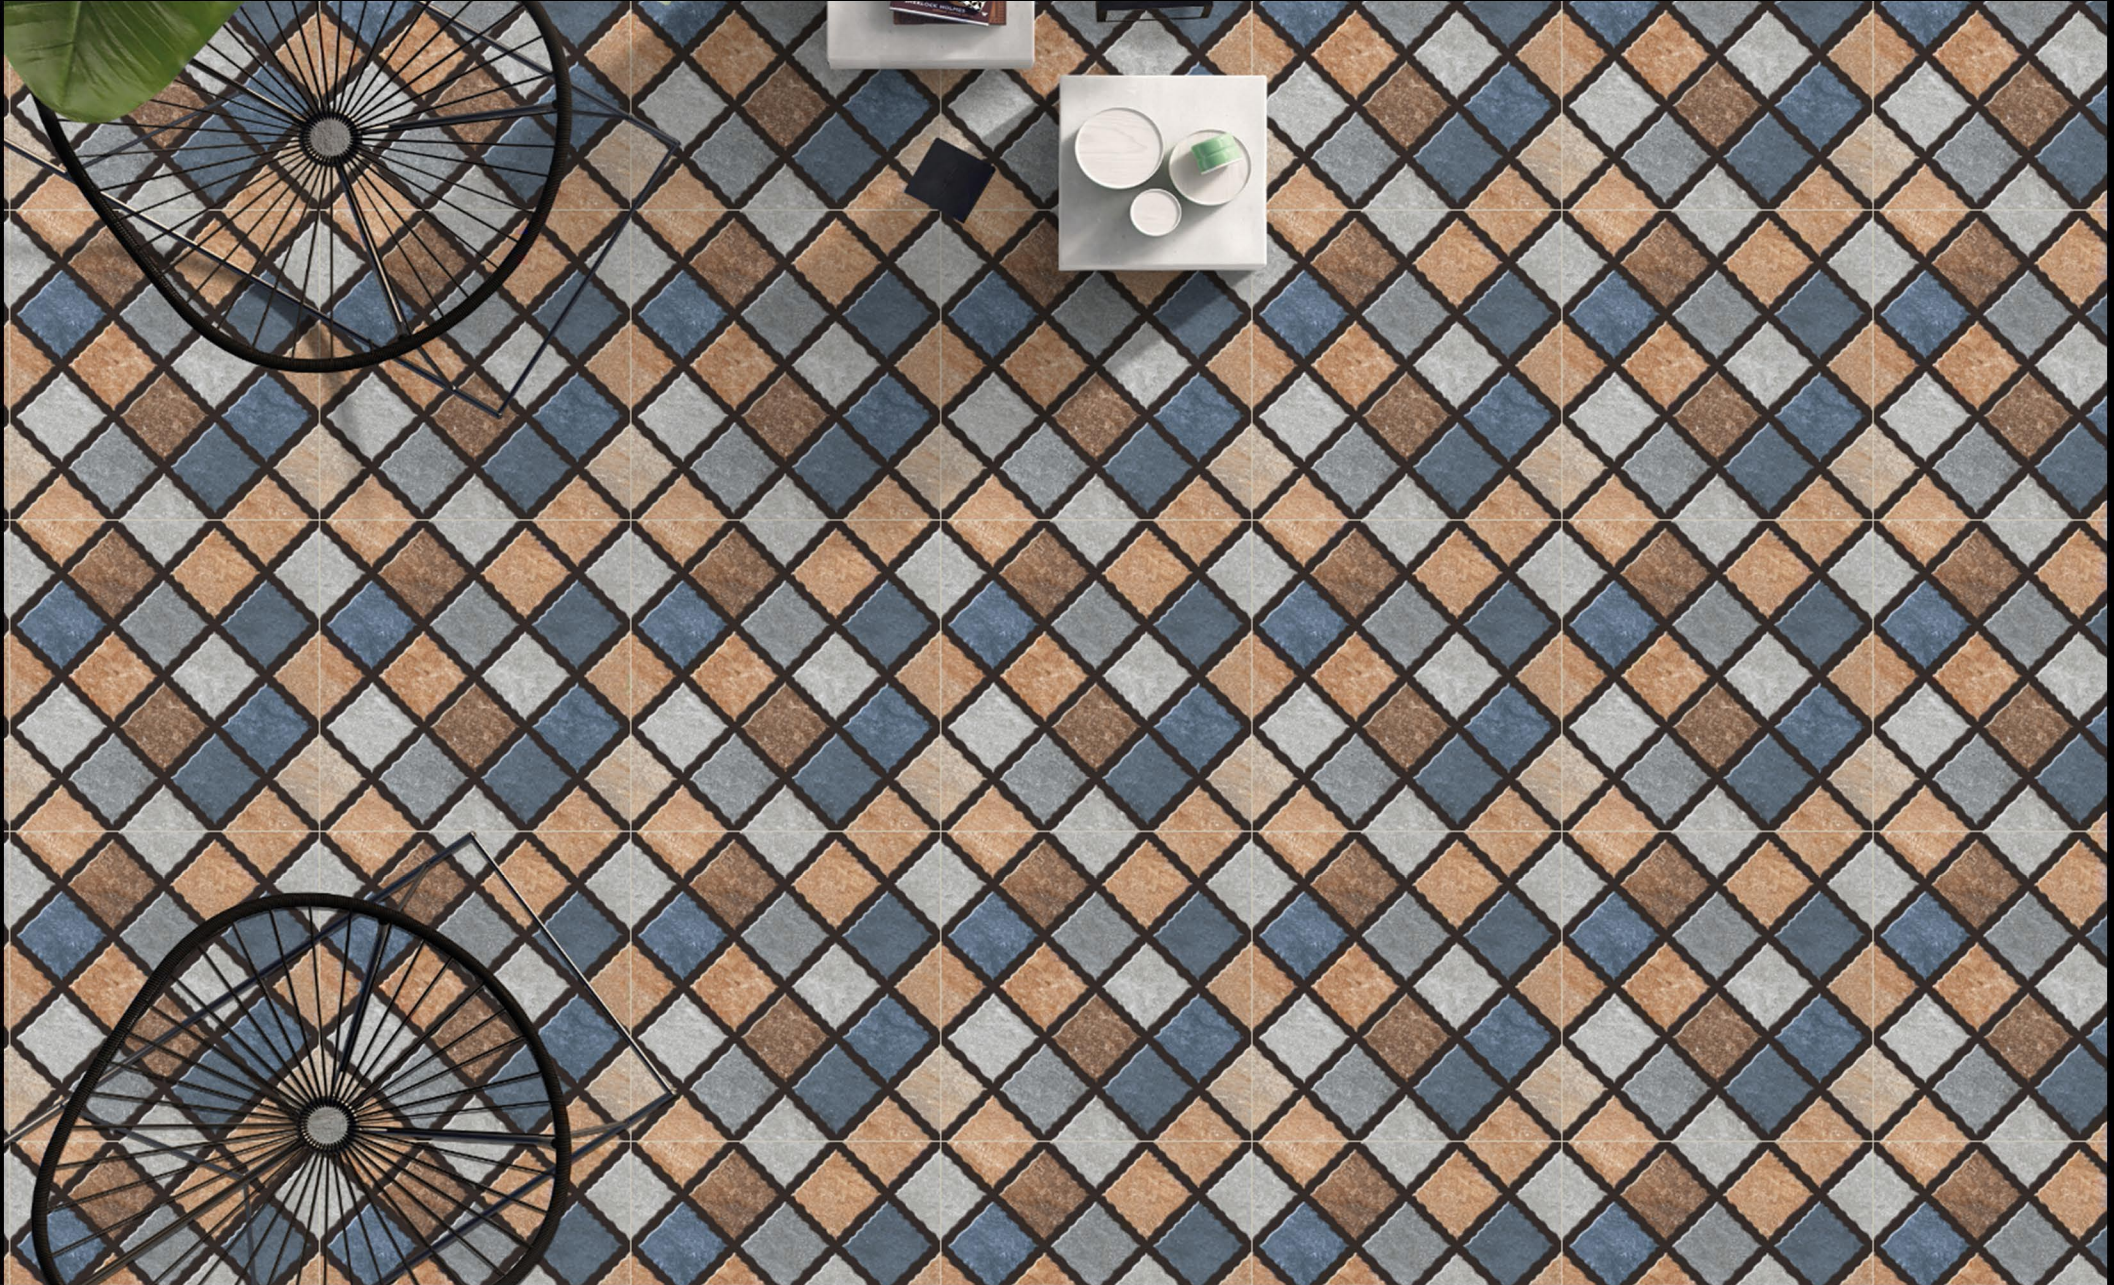

PUNCH SERIES

HD
Clarity

Random
Design

Zero
Maintenance

Eco
Friendly

30x30cm |

**DIGITAL
PARKING TILES**