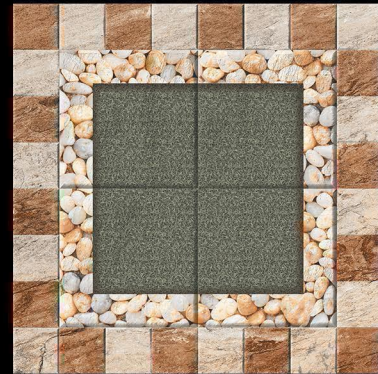

PUNCH SERIES

708

30x30cm |

DIGITAL
PARKING TILES