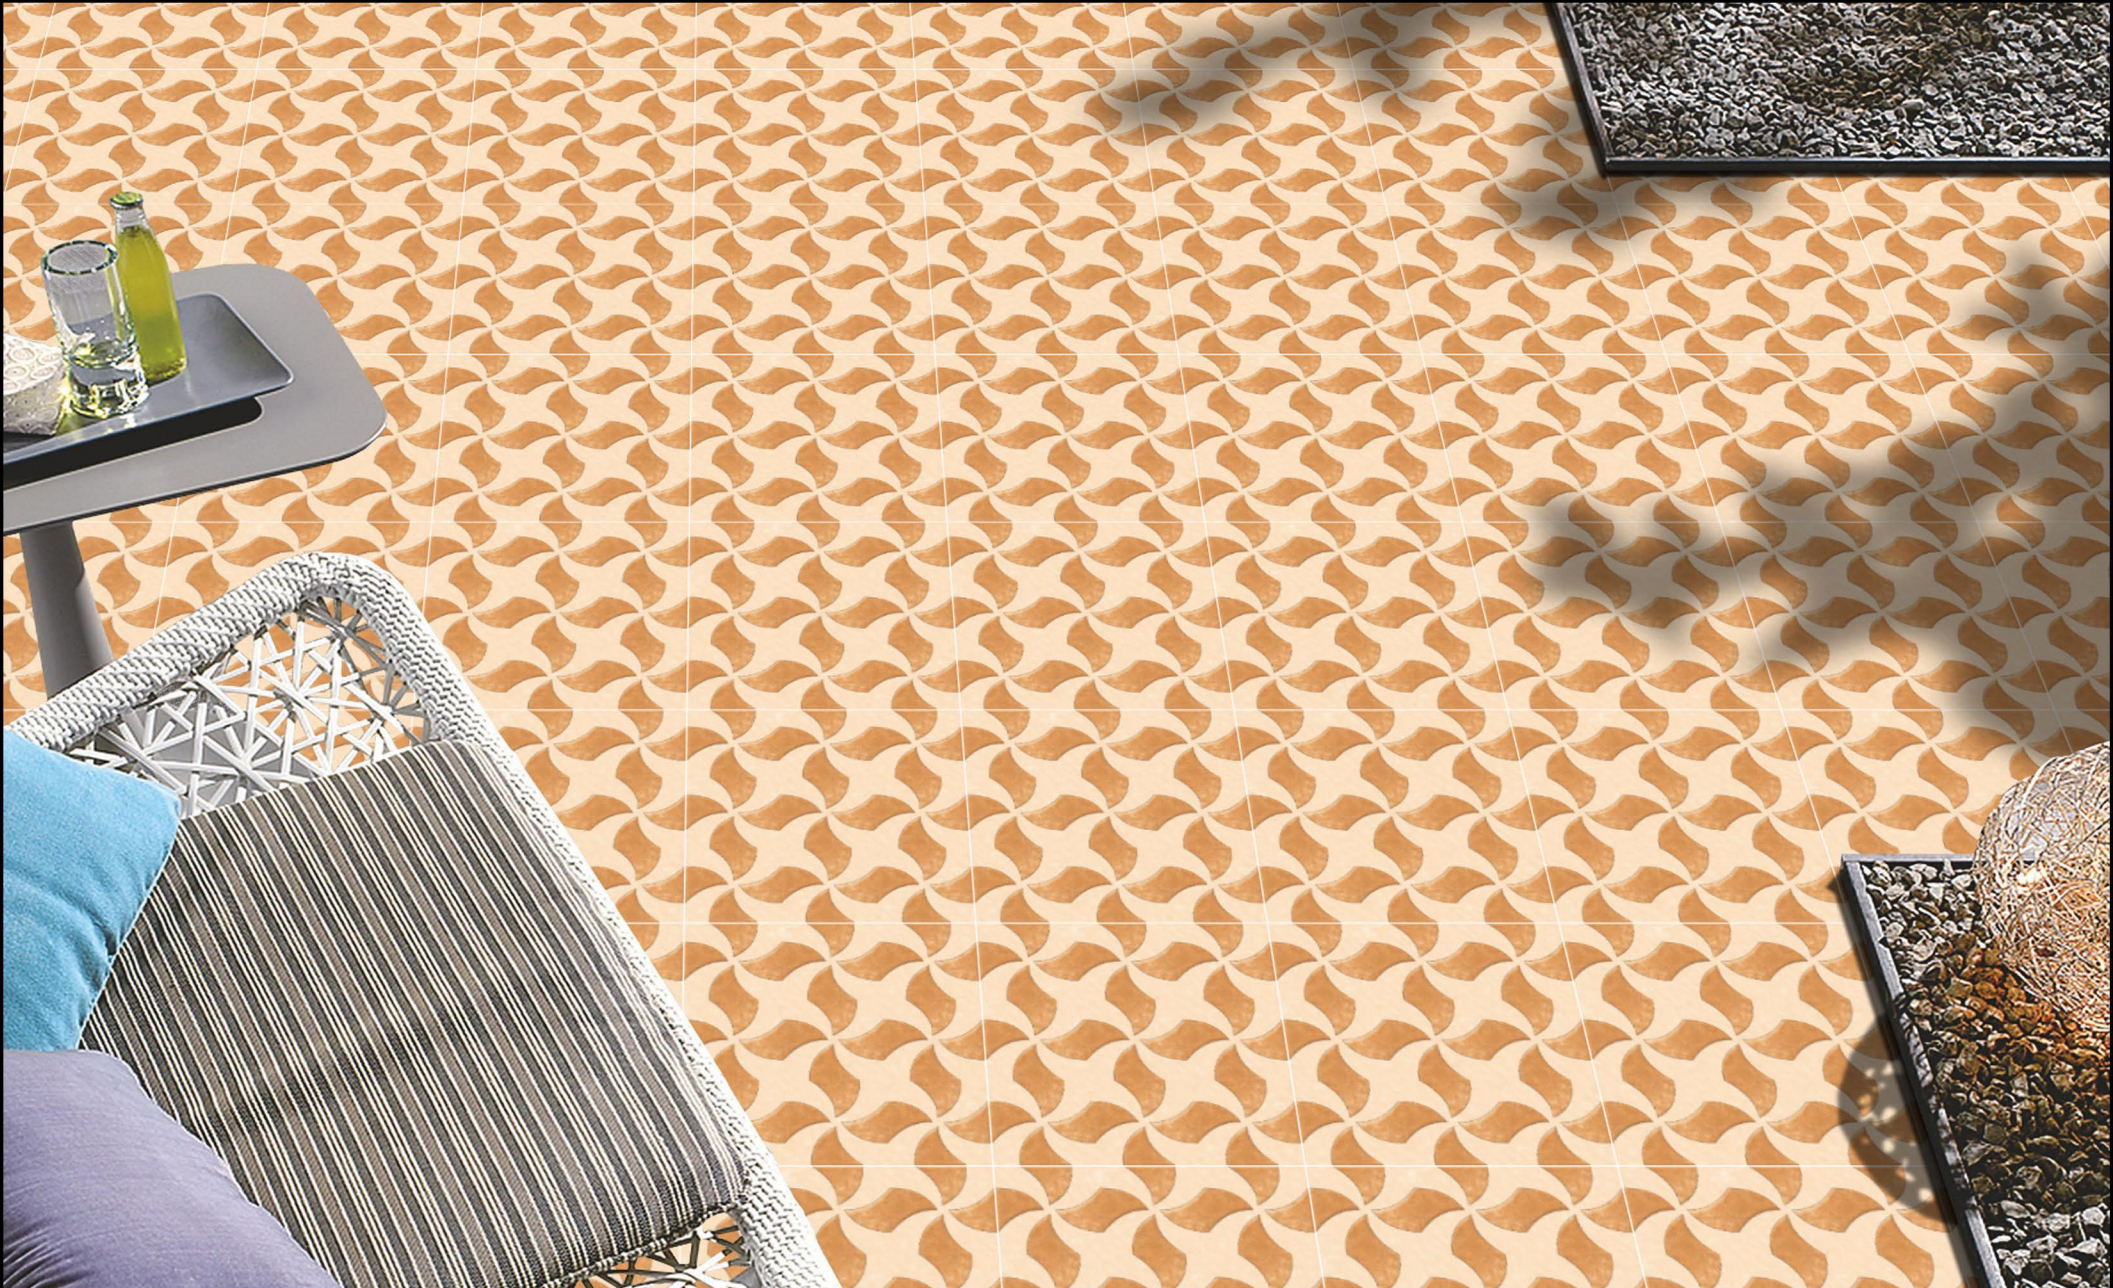

PUNCH SERIES

HD
Clarity

Random
Design

Zero
Maintenance

Eco
Friendly

30x30cm |

**DIGITAL
PARKING TILES**