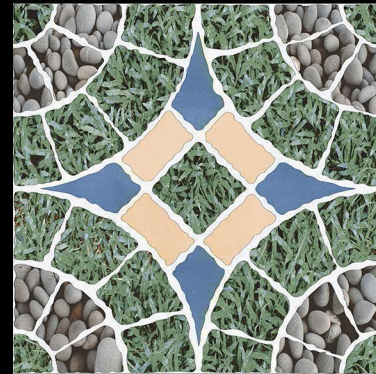

Zero Maintenance

Eco Friendly

317

318

319

320

30x30cm |

DIGITAL
PARKING TILES