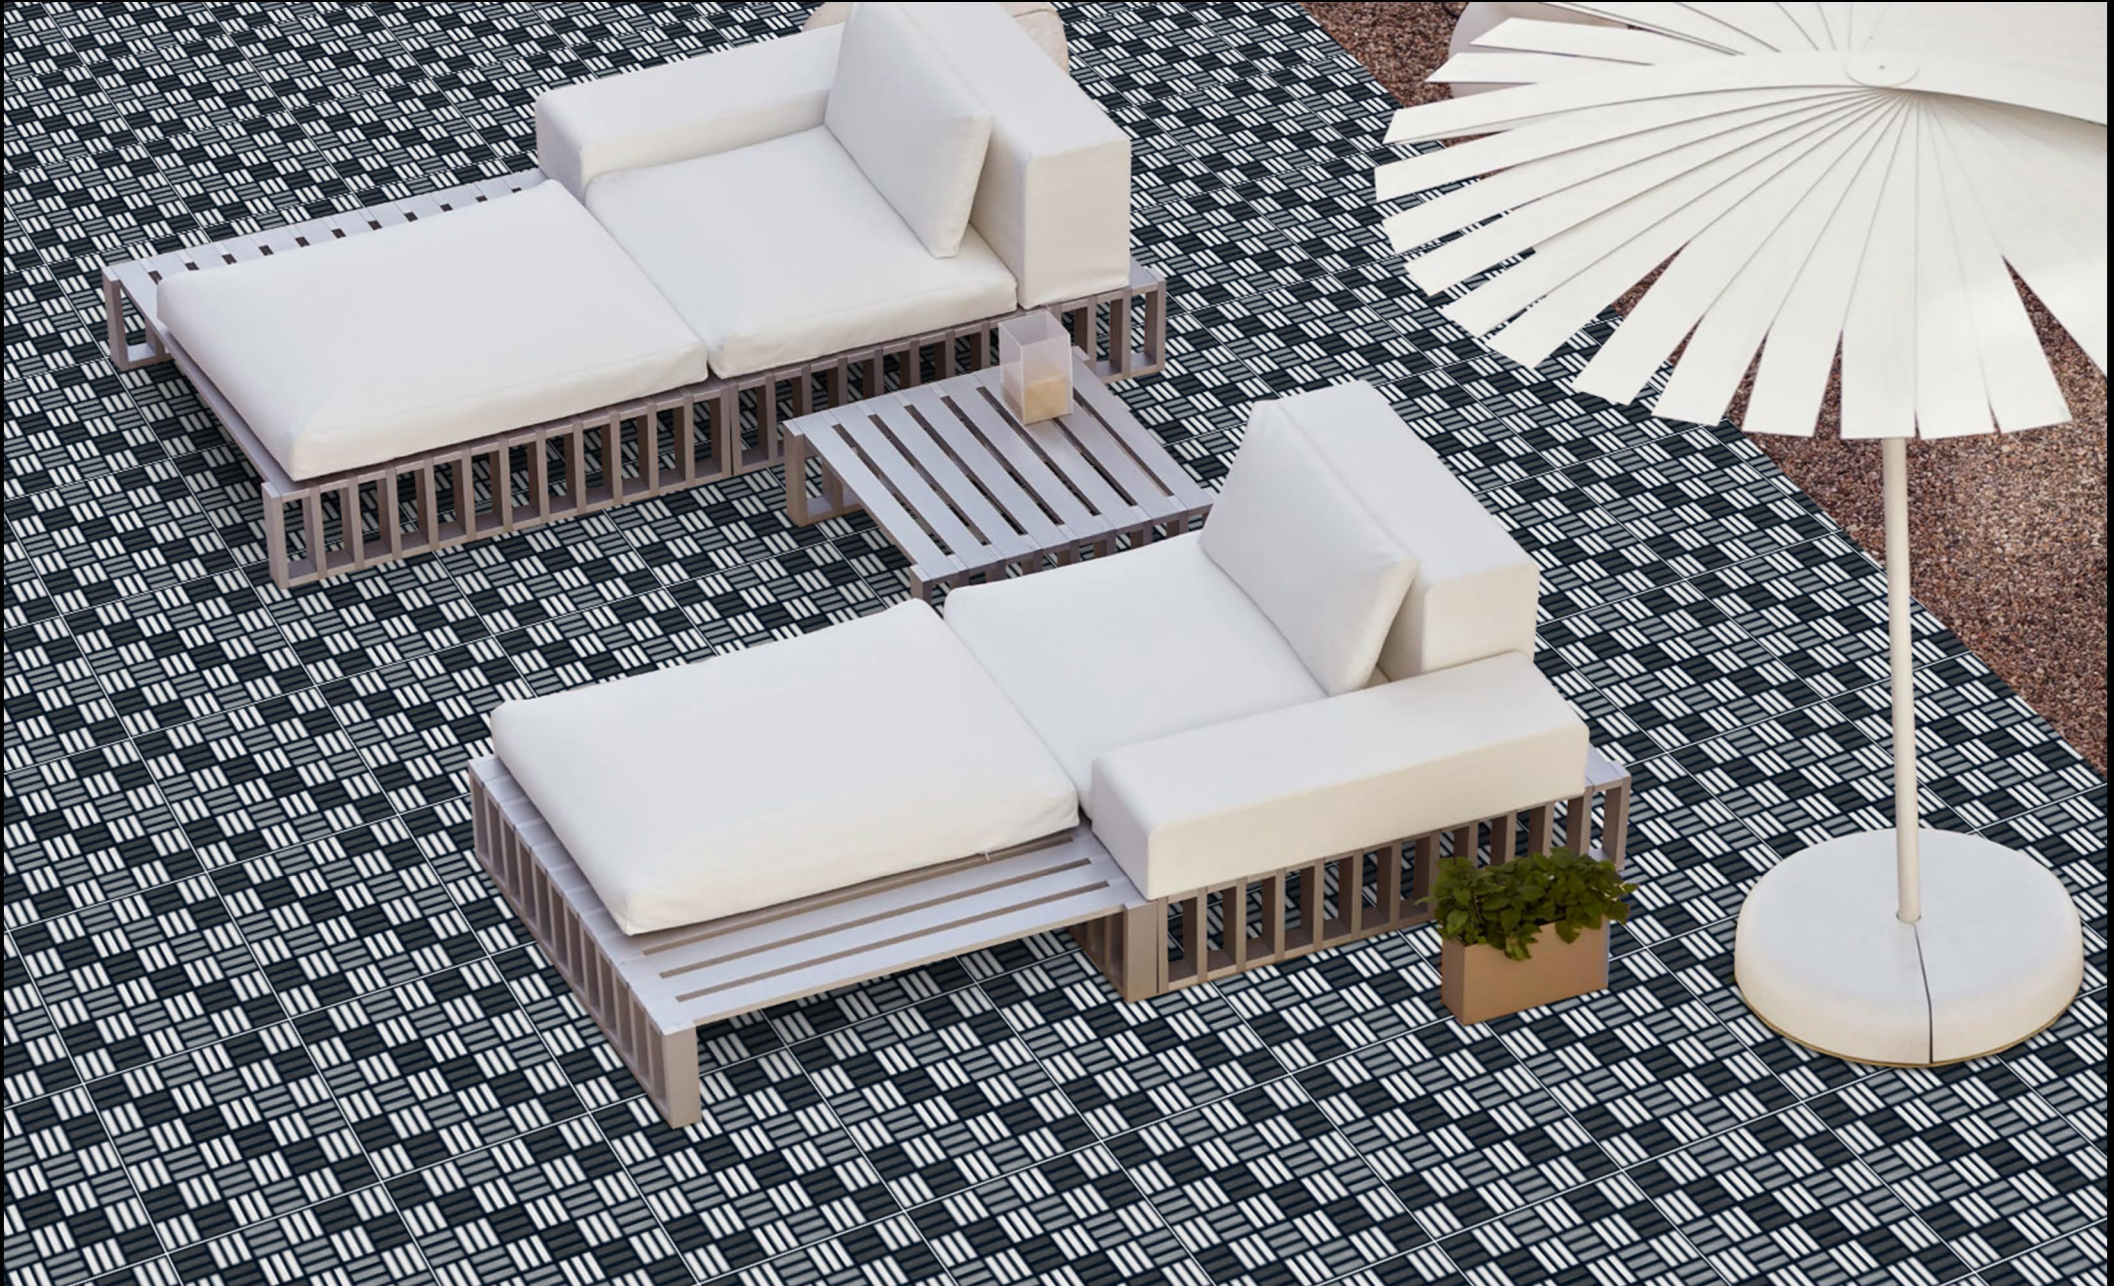

30x30cm |

DIGITAL
PARKING TILES

PUNCH SERIES

-  HD Clarity
-  Random Design
-  Zero Maintenance
-  Eco Friendly

30x30cm |

**DIGITAL
PARKING TILES**

PUNCH SERIES

HD Clarity Random Design Zero Maintenance Eco Friendly