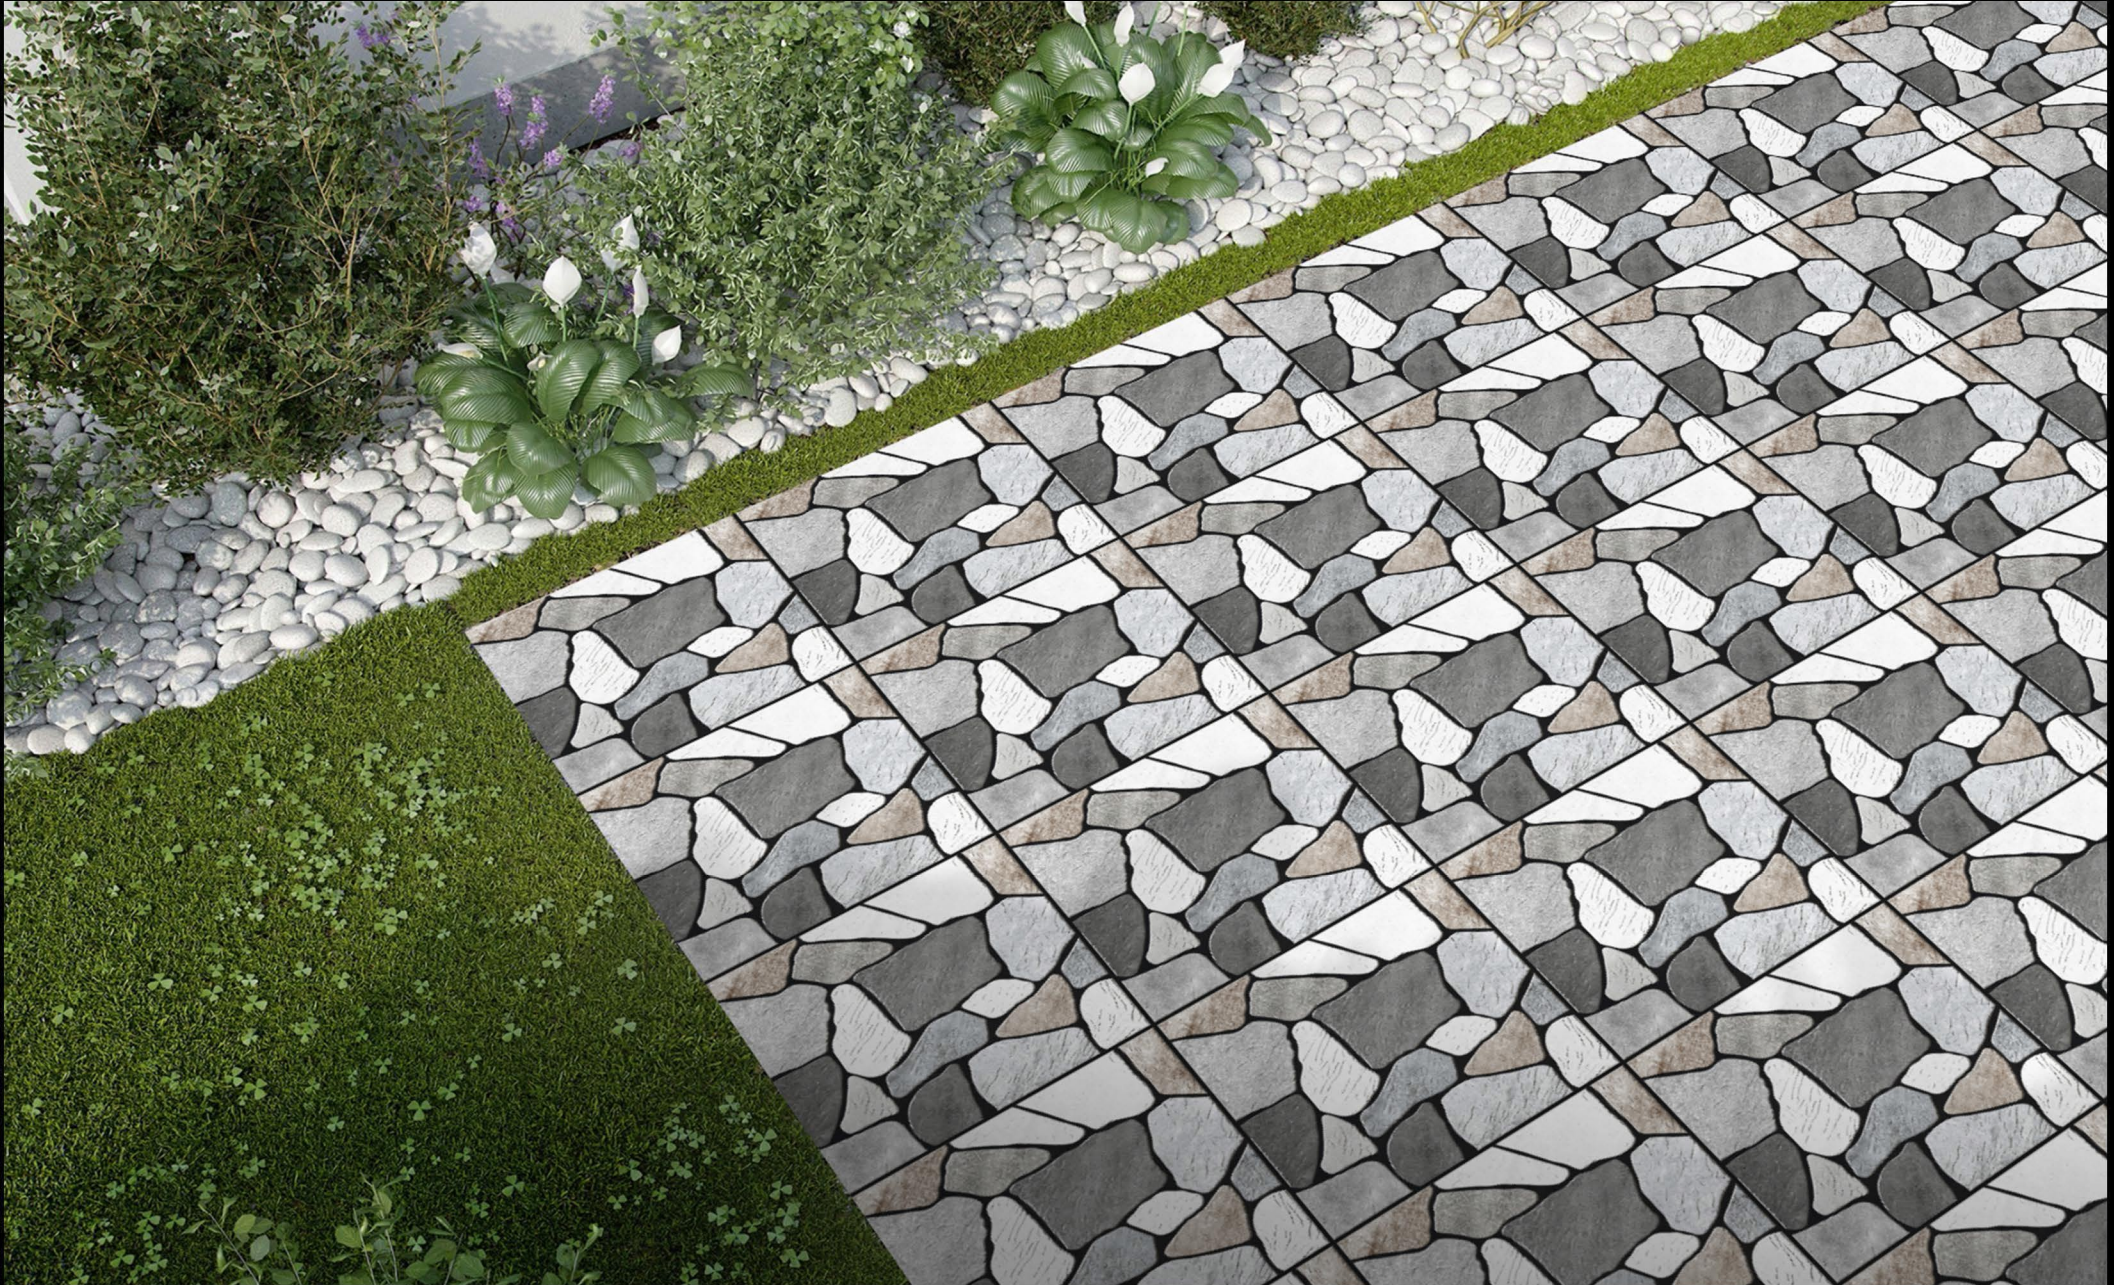

904

30x30cm |

DIGITAL
PARKING TILES

PUNCH SERIES

-  HD Clarity
-  Random Design
-  Zero Maintenance
-  Eco Friendly

30x30cm |

**DIGITAL
PARKING TILES**

PUNCH SERIES