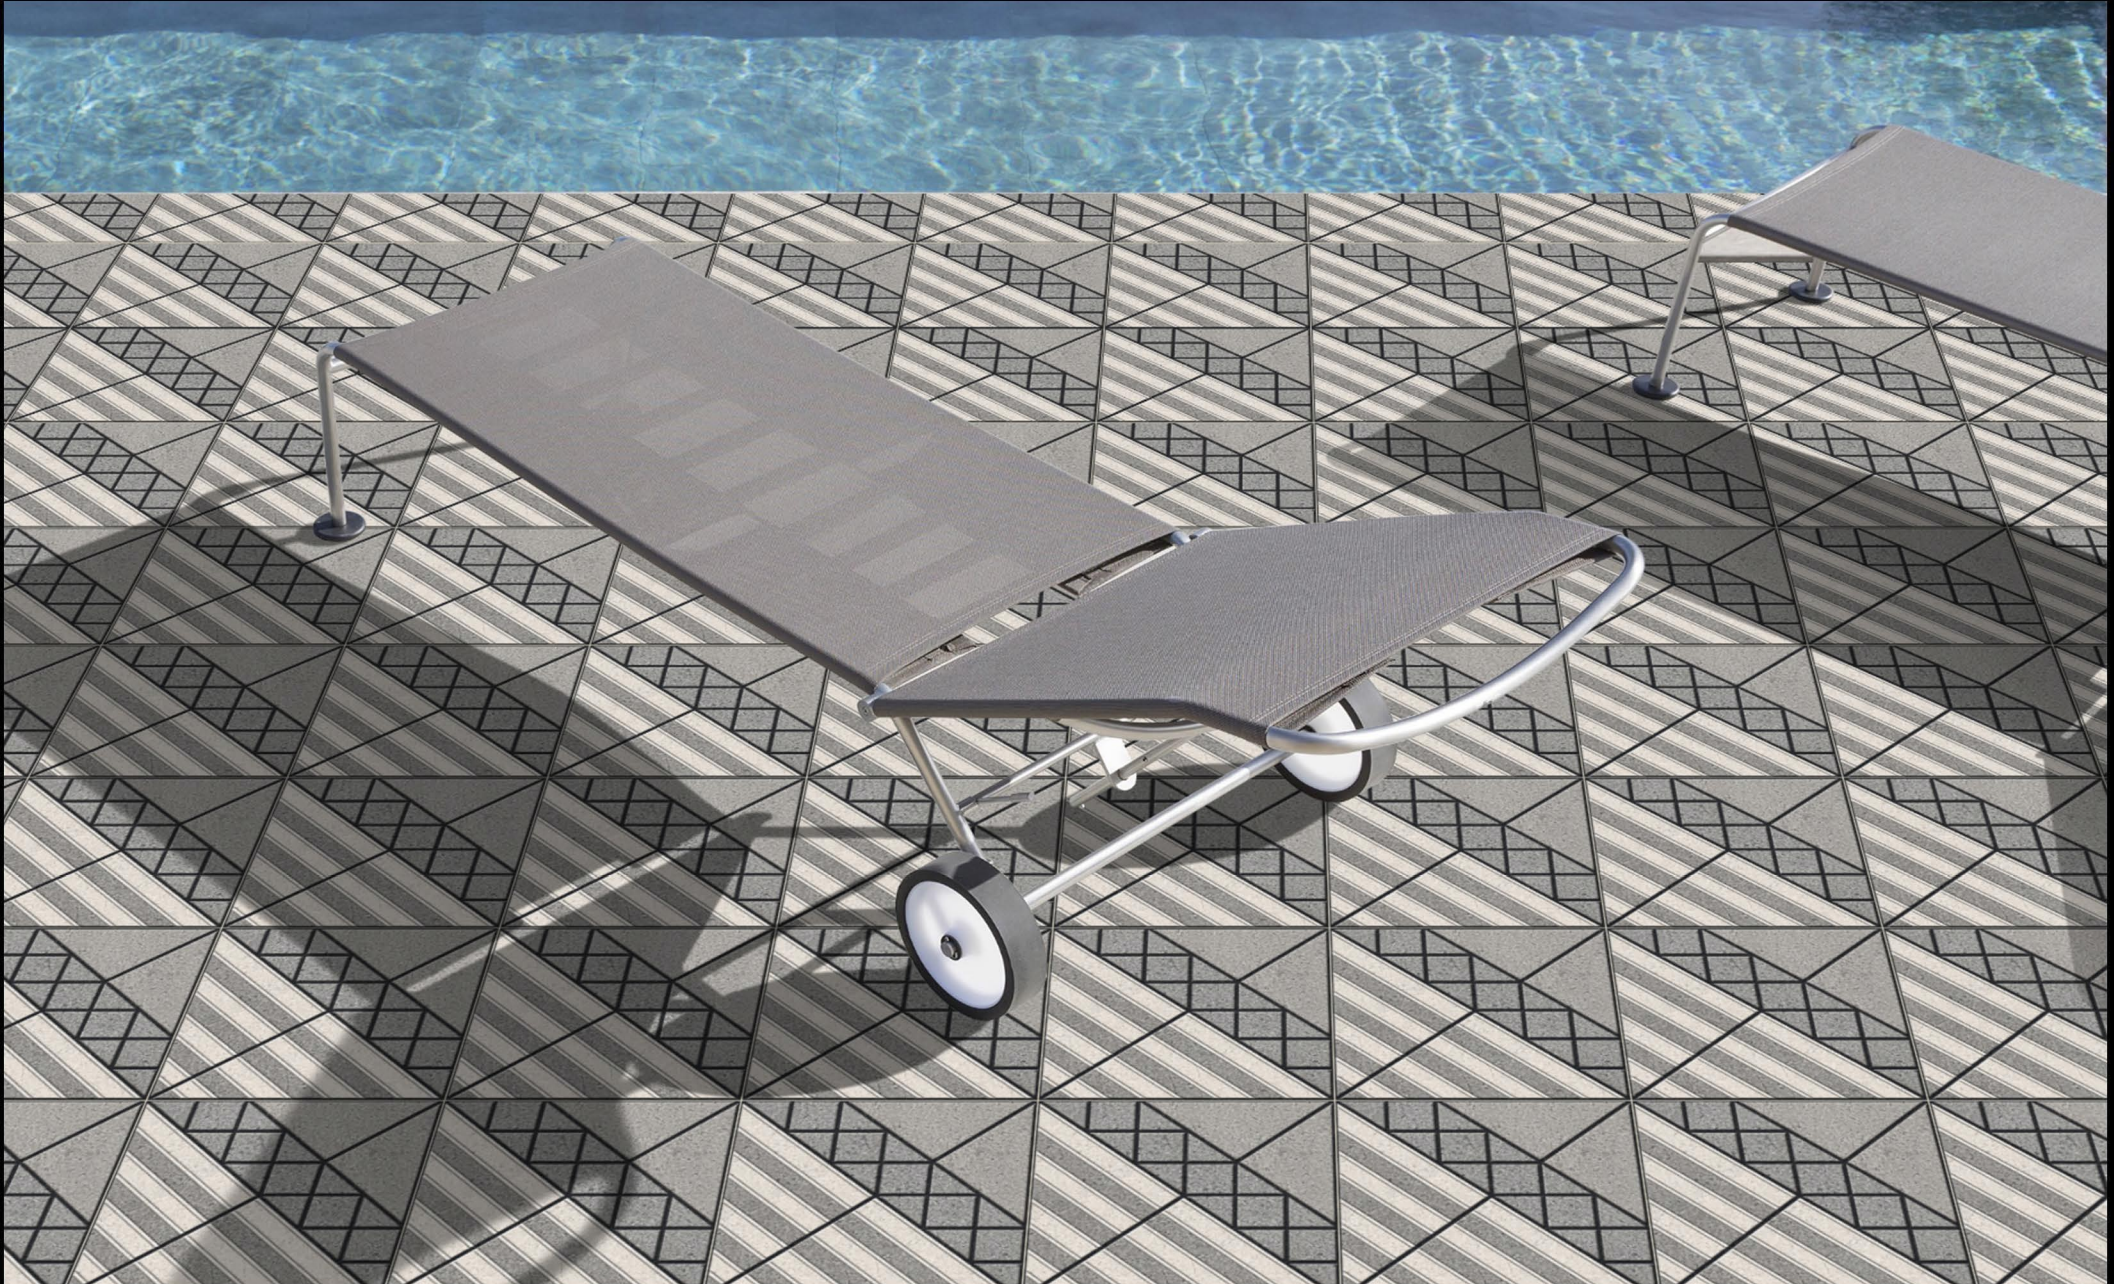

2401

2402

2403

2404

30x30cm |

DIGITAL
PARKING TILES

PUNCH SERIES

 HD Clarity  Random Design  Zero Maintenance  Eco Friendly