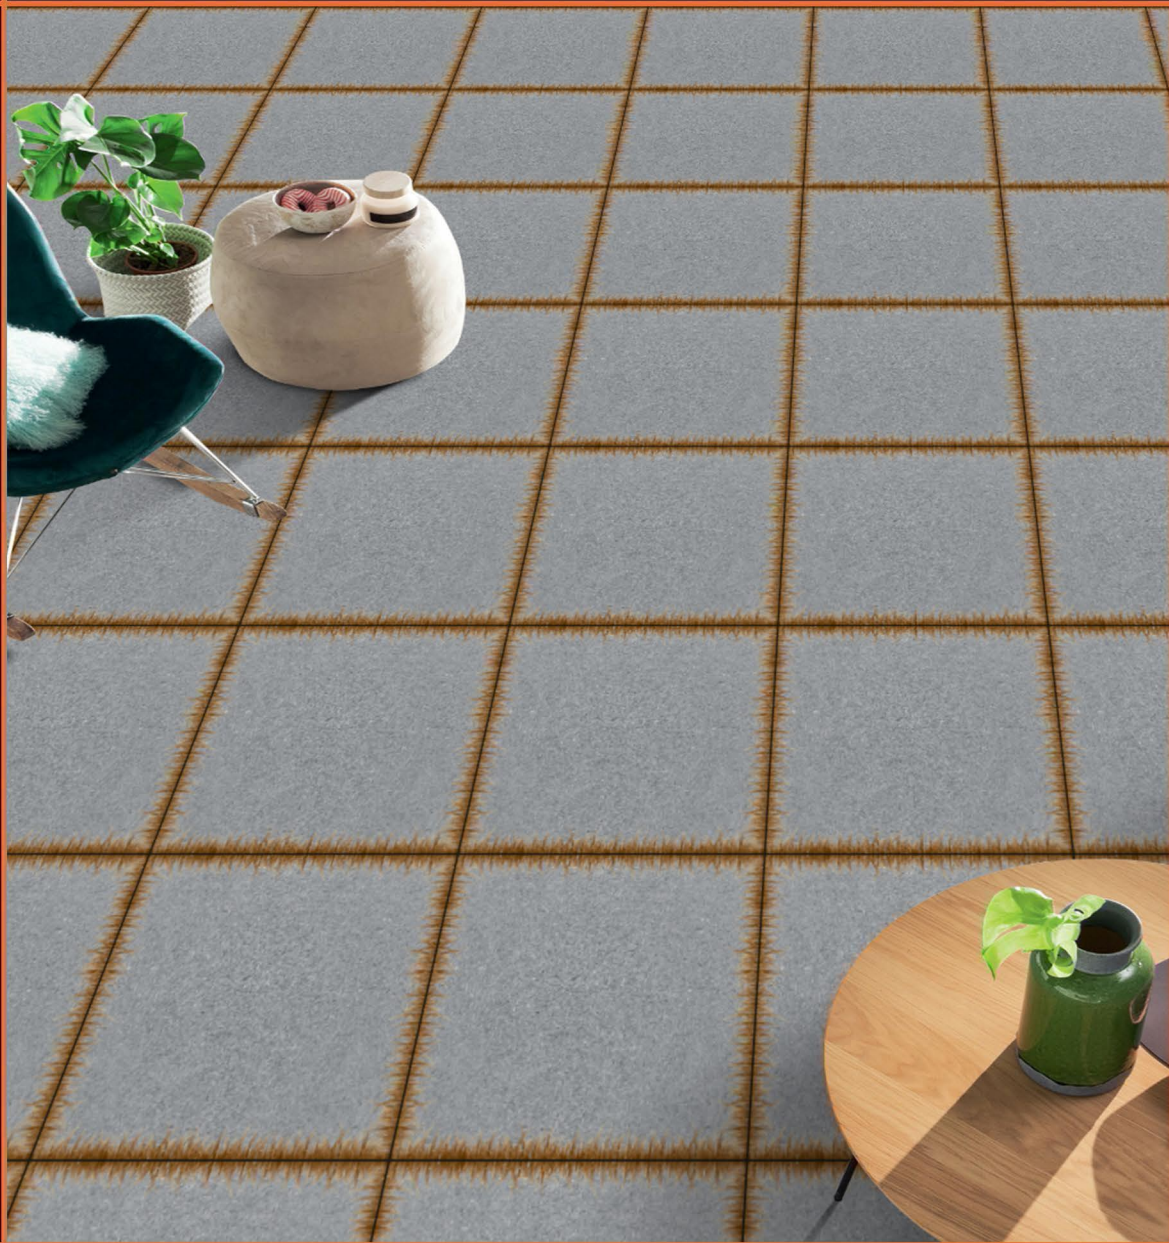

HD Clarity

Random Design

Zero Maintenance

Eco Friendly

RUSTIC SERIES

1114