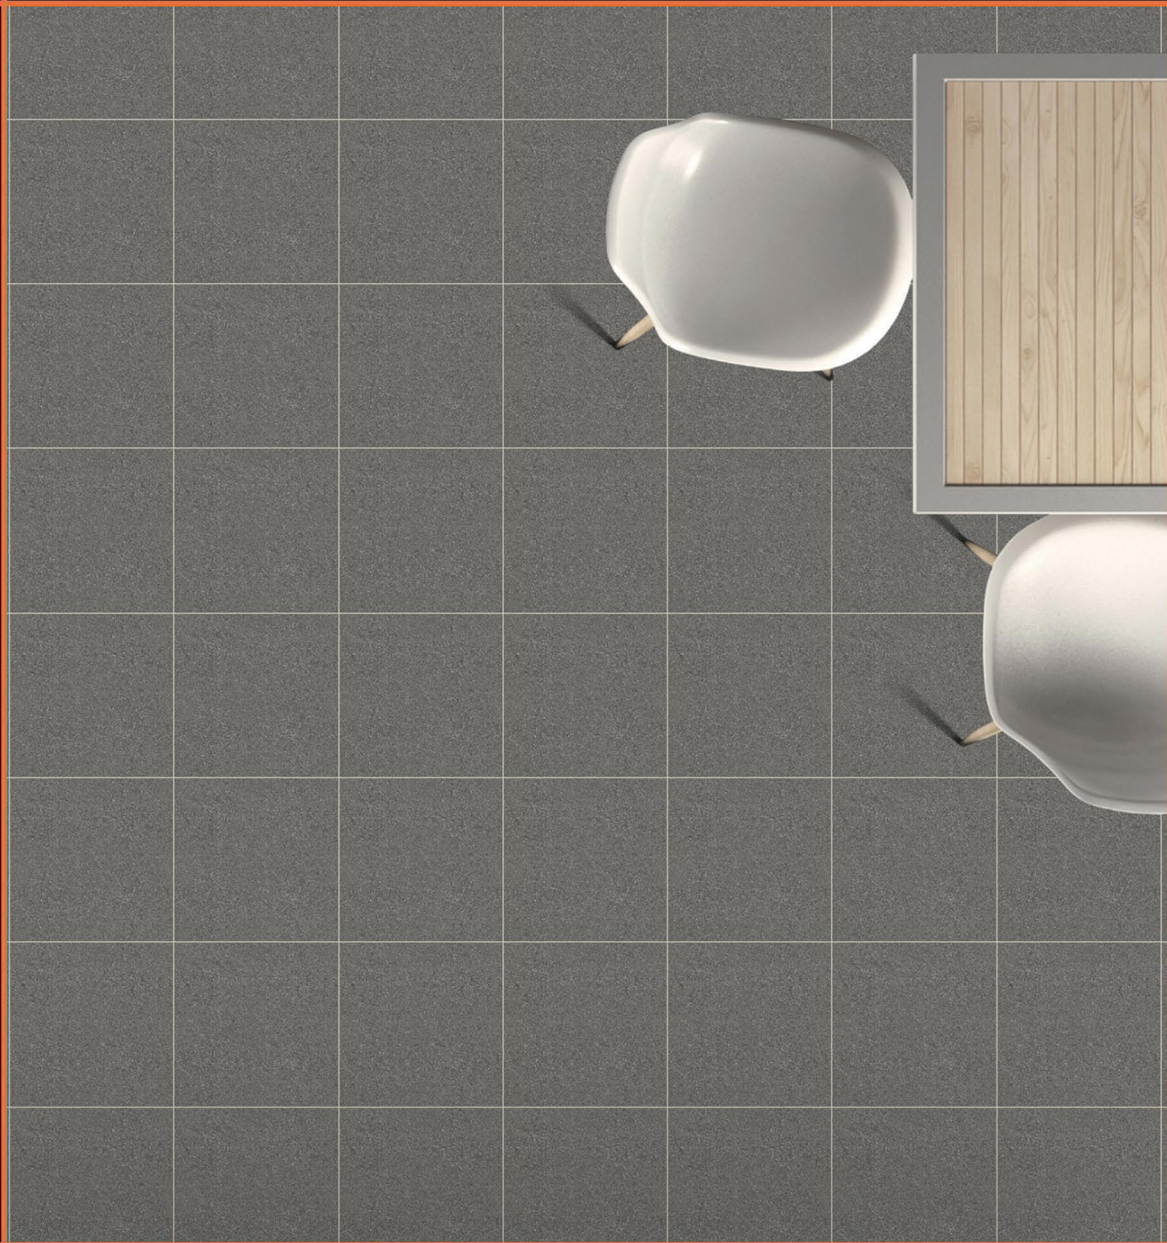

RUSTIC SERIES

HD Clarity

Random Design

Zero Maintenance

Eco Friendly

2505