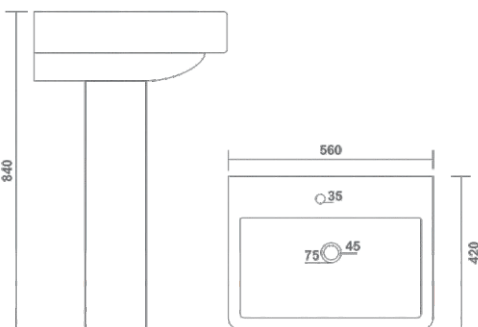

NEO
Wash Basin Half Pedestal
L 22" x W 17" x H 16"

CORAL
Wash Basin Half Pedestal
L 18" x W 14" x H 11"

BIG STERLING SET

Wash Basin Pedestal
L 25" x W 21" x H 39"

WASH BASIN PEDESTAL

FABIA SET
Wash Basin Pedestal
L 22" x W 18" x H 33"

PLAZMA SET
Wash Basin Pedestal
L 22.5" x W 19" x H 33"

WASH BASIN PEDESTAL

POLO SET
Wash Basin Pedestal
L 22" x W 16" x H 33"

LINA SET
Wash Basin Pedestal
L 22" x W 16.5" x H 33"

WASH BASIN PEDESTAL

STAR GOLD SET
Wash Basin Pedestal
L 24" x W 19" x H 36"

REPOSE SET
Wash Basin Pedestal
L 22" x W 16" x H 34"

WASH BASIN PEDESTAL

CUBO SET
Wash Basin Pedestal
L 20" x W 16" x H 32"

PLAIN SET
Wash Basin Pedestal
L 20" x W 16" x H 33"

WASH BASIN PEDESTAL

DOVEL SET
Wash Basin Pedestal
L 18" x W 14" x H 34"