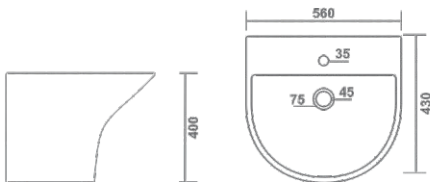

CUBO - SQUARE
Wash Basin Half Pedestal
L 20" x W 16" x H 16"

FABIA - SQUARE
Wash Basin Half Pedestal
L 23" x W 18" x H 15"

WASH BASIN HALF PEDESTAL

PLAZMA
Wash Basin Half Pedestal
L 23" x W 19" x H 16.5"

NEO
Wash Basin Half Pedestal
L 22" x W 17" x H 16"

CORAL
Wash Basin Half Pedestal
L 18" x W 14" x H 11"

BIG STERLING SET

Wash Basin Pedestal
L 25" x W 21" x H 39"

WASH BASIN PEDESTAL

FABIA SET
Wash Basin Pedestal
L 22" x W 18" x H 33"