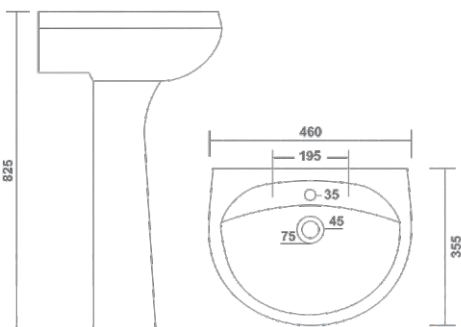

NEO
Wash Basin Half Pedestal
L 22" x W 17" x H 16"

CORAL
Wash Basin Half Pedestal
L 18" x W 14" x H 11"

BIG STERLING SET

Wash Basin Pedestal
L 25" x W 21" x H 39"

WASH BASIN PEDESTAL

FABIA SET
Wash Basin Pedestal
L 22" x W 18" x H 33"

PLAZMA SET
Wash Basin Pedestal
L 22.5" x W 19" x H 33"

WASH BASIN PEDESTAL

POLO SET
Wash Basin Pedestal
L 22" x W 16" x H 33"

LINA SET
Wash Basin Pedestal
L 22" x W 16.5" x H 33"

WASH BASIN PEDESTAL

STAR GOLD SET
Wash Basin Pedestal
L 24" x W 19" x H 36"

REPOSE SET
Wash Basin Pedestal
L 22" x W 16" x H 34"

WASH BASIN PEDESTAL

CUBO SET
Wash Basin Pedestal
L 20" x W 16" x H 32"

PLAIN SET
Wash Basin Pedestal
L 20" x W 16" x H 33"

WASH BASIN PEDESTAL

DOVEL SET
Wash Basin Pedestal
L 18" x W 14" x H 34"

CERA SET
Wash Basin Pedestal
L 18" x W 14" x H 32.5"

ONE PIECE BASIN

400
One Piece Basin
L 17" x W 17" x H 34"

500
One Piece Basin
L 16" x W 16" x H 33"

ONE PIECE BASIN

700
One Piece Basin
L 16.5" x W 16.5" x H 32"