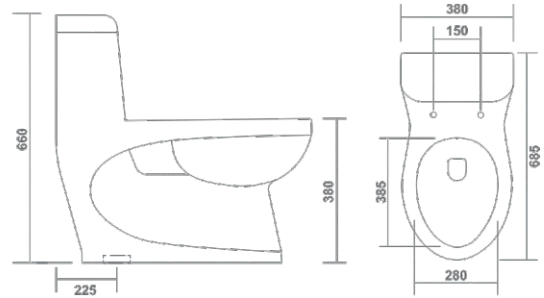

ONE PIECE CLOSET

107 - TESLA
One Piece Closet
L 26" x W 14" x H 29"
Slim Soft Close
S-Trap 225mm(9")

- 6D Flush Technology
- Rimless
- Syphonic
- Dual Flush
- Soft Close Seat Cover

6D FLUSHING SYSTEM TECHNOLOGY

ONE PIECE CLOSET

101 - VENUS
 One Piece Closet
 L 27" x W 15" x H 26"
 Slim Soft Close
 S-Trap 225mm(9")

102 - VENTO
 One Piece Closet
 L 25" x W 14" x H 28"
 Slim Soft Close
 S-Trap 225mm(9")

ONE PIECE CLOSET