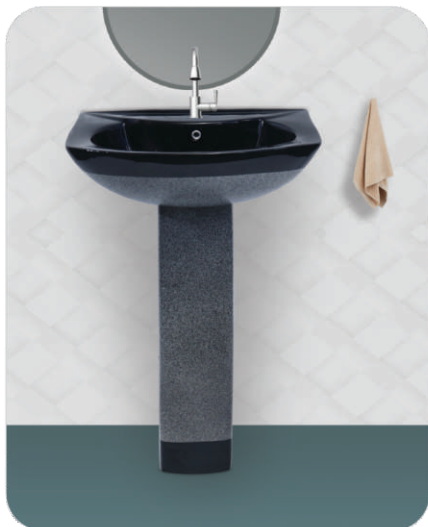

PLAZMA ART SET

PLAZMA ART SET - 101
Size : L 22.5" x W 19" x H 33"