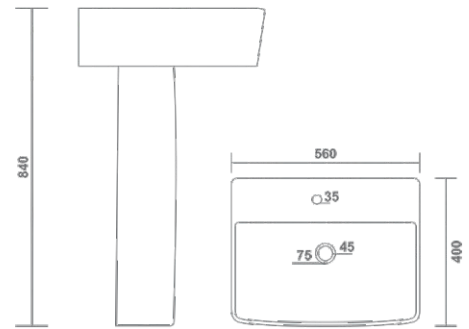

CUBO - SQUARE
Wash Basin Half Pedestal
L 20" x W 16" x H 16"

FABIA - SQUARE
Wash Basin Half Pedestal
L 23" x W 18" x H 15"

WASH BASIN HALF PEDESTAL

PLAZMA
Wash Basin Half Pedestal
L 23" x W 19" x H 16.5"

NEO
Wash Basin Half Pedestal
L 22" x W 17" x H 16"

CORAL
Wash Basin Half Pedestal
L 18" x W 14" x H 11"

BIG STERLING SET

Wash Basin Pedestal
L 25" x W 21" x H 39"

WASH BASIN PEDESTAL

FABIA SET
Wash Basin Pedestal
L 22" x W 18" x H 33"

PLAZMA SET
Wash Basin Pedestal
L 22.5" x W 19" x H 33"

WASH BASIN PEDESTAL

POLO SET
Wash Basin Pedestal
L 22" x W 16" x H 33"

LINA SET
Wash Basin Pedestal
L 22" x W 16.5" x H 33"

WASH BASIN PEDESTAL

STAR GOLD SET
Wash Basin Pedestal
L 24" x W 19" x H 36"