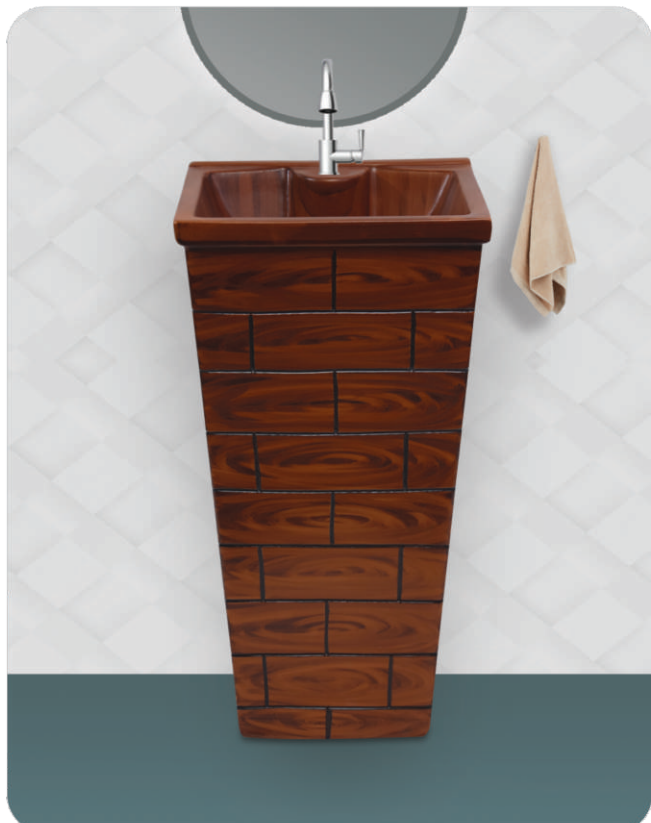

DESIGNER ONE PIECE BASIN

801

Size : L 16.5" x W 13.5" x H 31.5"