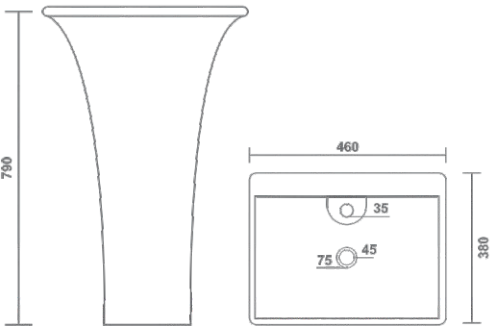

CERA SET
Wash Basin Pedestal
L 18" x W 14" x H 32.5"

ONE PIECE BASIN

400
One Piece Basin
L 17" x W 17" x H 34"

500
One Piece Basin
L 16" x W 16" x H 33"

ONE PIECE BASIN

700
One Piece Basin
L 16.5" x W 16.5" x H 32"

800
One Piece Basin
L 16.5" x W 13.5" x H 31.5"

ONE PIECE BASIN

1000
One Piece Basin
L 18" x W 14" x H 33.5"

1100
One Piece Basin
L 18" x W 15" x H 31"

ONE PIECE BASIN

1300
One Piece Basin
L 16" x W 16" x H 34"

1400
One Piece Basin
L 17" x W 17" x H 34.5"

LARGE URINAL

Urinal
L 15" x W 13.5" x H 24"

ULTRA URINAL

Urinal
L 10 x W 8" x H 20"

SMART URINAL

Urinal
L 12" x W 10" x H 21"

MINI HALF STALL URINAL