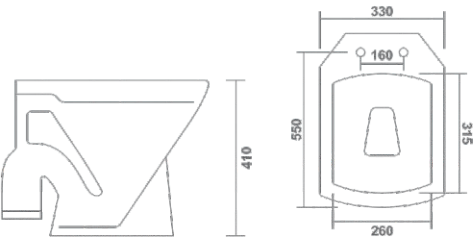

WATER CLOSET

CONCEALED
Water Closet
L 21.5" x W 15.5" x H 17"
S-Trap

SQUARE - EWC - S
Water Closet
L 21.5" x W 13" x H 16"
Slim Soft Close
S-Trap