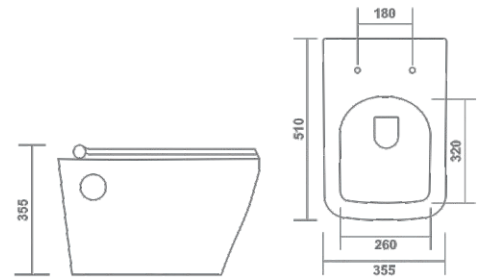

TRADITIONAL
DESIGN

RIMLESS
DESIGN

MORE
HYGIENIC

MORE
ECOLOGICAL

WALL HUNG CLOSET

202 - NEXON
Wall Hung Closet
L 20" x W 14" x H 14"
Slim Soft Close

203 - NERO
Wall Hung Closet
L 20" x W 14" x H 15"
Slim Soft Close

WALL HUNG CLOSET

102 - MARS
 Wall Hung Closet
 L 19.5" x W 13.5" x H 13.5"
 Slim Soft Close

104 - LORAS
 Wall Hung Closet
 L 20" x W 14" x H 12.5"
 Slim Soft Close

FLOOR MOUNTING (SQUARE)

Floor Mounting
 L 20.5" x W 14" x H 16.5"
 Slim Soft Close
 S-Trap 100mm(4")
 P-Trap 180mm(7")