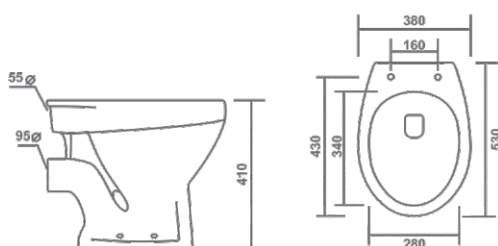

WATER CLOSET

EWC - S
Water Closet
L 22" x W 15" x H 16"
S-Trap

EWC - P
Water Closet
L 21" x W 15" x H 16"
P-Trap