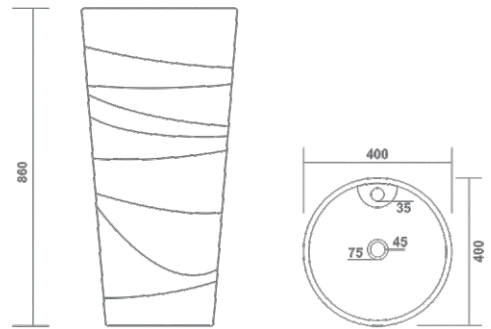

800
One Piece Basin
L 16.5" x W 13.5" x H 31.5"

ONE PIECE BASIN

1000
One Piece Basin
L 18" x W 14" x H 33.5"

1100
One Piece Basin
L 18" x W 15" x H 31"

ONE PIECE BASIN

1300
One Piece Basin
L 16" x W 16" x H 34"