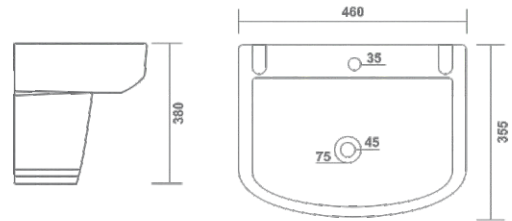

WASH BASIN / TABLE TOP

216 - RIKON
Wash Basin / Table Top
L 18" x W 14" x H 5.5"

217 - VICTA
Wash Basin / Table Top
L 17" x W 11" x H 5"

WASH BASIN HALF PEDESTAL

DOVEL - SQUARE
Wash Basin Half Pedestal
L 18" x W 14" x H 15"

CUBO - SQUARE
Wash Basin Half Pedestal
L 20" x W 16" x H 16"

FABIA - SQUARE
Wash Basin Half Pedestal
L 23" x W 18" x H 15"

WASH BASIN HALF PEDESTAL

PLAZMA
Wash Basin Half Pedestal
L 23" x W 19" x H 16.5"