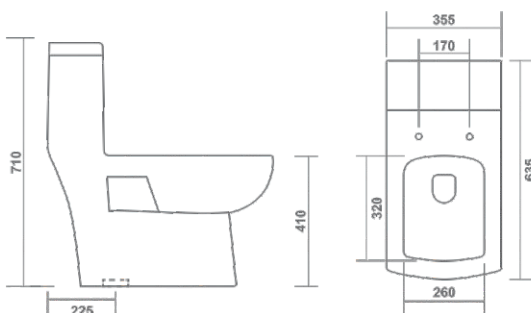

ONE PIECE CLOSET

107 - TESLA
One Piece Closet
L 26" x W 14" x H 29"
Slim Soft Close
S-Trap 225mm(9")

- 6D Flush Technology
- Rimless
- Syphonic
- Dual Flush
- Soft Close Seat Cover

6D FLUSHING SYSTEM TECHNOLOGY

ONE PIECE CLOSET

101 - VENUS
 One Piece Closet
 L 27" x W 15" x H 26"
 Slim Soft Close
 S-Trap 225mm(9")

102 - VENTO
 One Piece Closet
 L 25" x W 14" x H 28"
 Slim Soft Close
 S-Trap 225mm(9")

ONE PIECE CLOSET