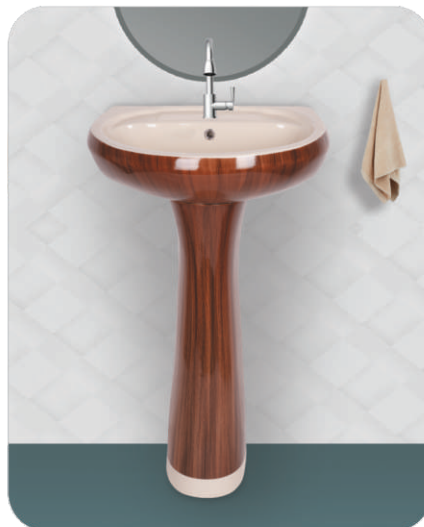

AQUA GREEN

Size : L 18" x W 14" x H 32.5"

MINT GREEN

Size : L 18" x W 14" x H 32.5"

COFFEE BROWN

Size : L 18" x W 14" x H 32.5"

BLACK

Size : L 18" x W 14" x H 32.5"