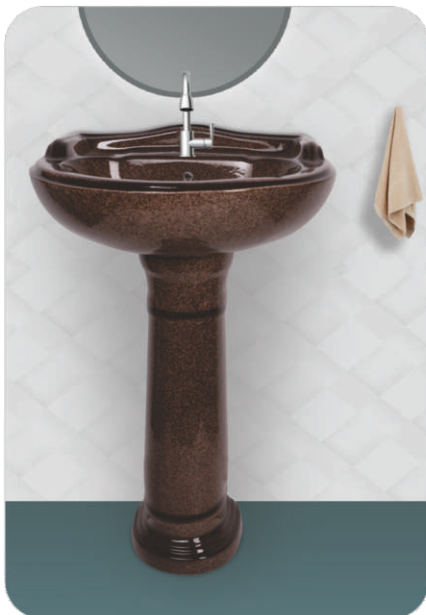

Size : L 18" x W 12"

RUSTIC BIG STERLING SET

**BIG STERLING SET - RUSTIC
COFFEE BROWN**

Size : L 25" x W 21" x H 39"

**BIG STERLING SET - RUSTIC
BLACK**

Size : L 25" x W 21" x H 39"

**BIG STERLING SET - RUSTIC
RED BROWN**

Size : L 25" x W 21" x H 39"

RUSTIC STAR GOLD SET

**STAR GOLD SET - RUSTIC
COFFEE BROWN**

Size : L 24" x W 19" x H 36"

**STAR GOLD SET - RUSTIC
BLACK**

Size : L 24" x W 19" x H 36"

**STAR GOLD SET - RUSTIC
RED BROWN**