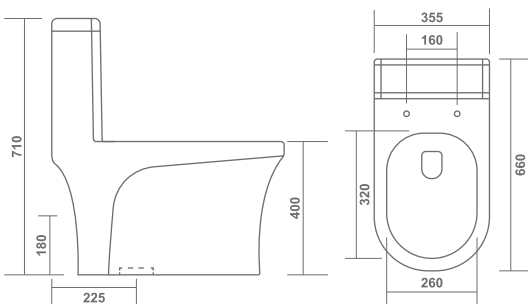

106 - LIZA

One Piece Closet

L 26" x W 14" x H 28"

Slim Soft Close

S-Trap 225mm(9")

P-Trap 180mm(7")

Wash Down
Flush

Dual
Flush

Soft Close
Seat Cover