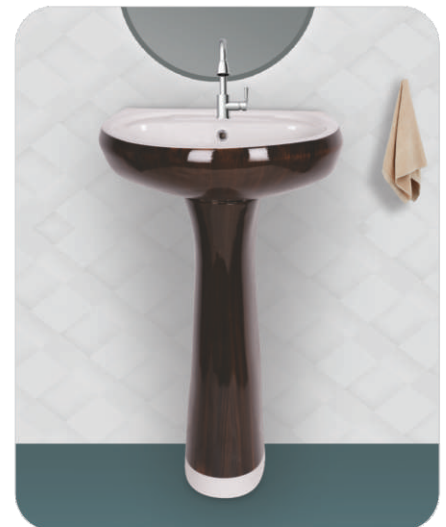

BLACK WOODEN

Size : L 18" x W 14" x H 32.5"