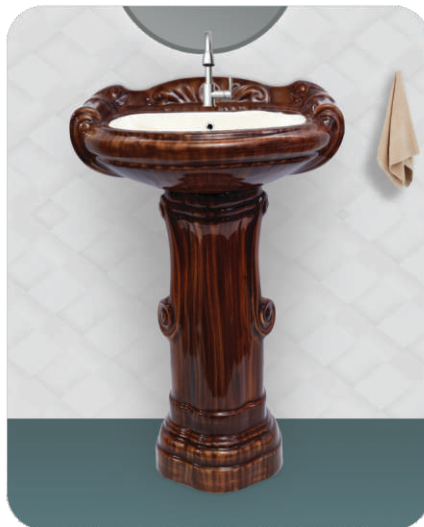

MAGENTA
Size : L 25" x W 21" x H 39"

COFFEE BROWN
Size : L 25" x W 21" x H 39"

ALPINE BLUE
Size : L 25" x W 21" x H 39"

BLACK WOODEN
Size : L 25" x W 21" x H 39"

RED BROWN WOODEN
Size : L 25" x W 21" x H 39"