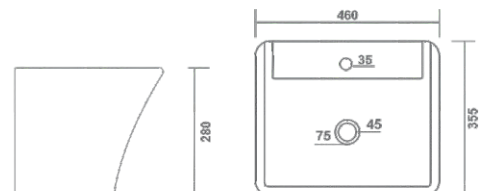

CUBO - SQUARE
Wash Basin Half Pedestal
L 20" x W 16" x H 16"

FABIA - SQUARE
Wash Basin Half Pedestal
L 23" x W 18" x H 15"

WASH BASIN HALF PEDESTAL

PLAZMA
Wash Basin Half Pedestal
L 23" x W 19" x H 16.5"

NEO
Wash Basin Half Pedestal
L 22" x W 17" x H 16"

CORAL
Wash Basin Half Pedestal
L 18" x W 14" x H 11"

BIG STERLING SET

Wash Basin Pedestal
L 25" x W 21" x H 39"

WASH BASIN PEDESTAL

FABIA SET
Wash Basin Pedestal
L 22" x W 18" x H 33"