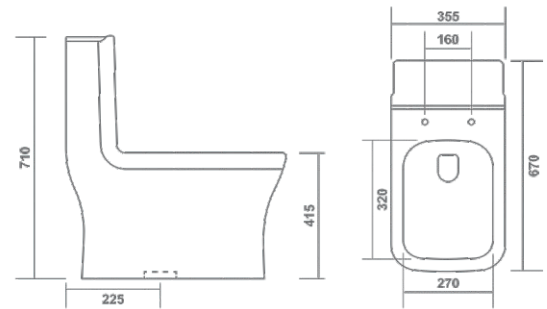

Wash Down
Flush

Dual
Flush

Soft Close
Seat Cover

ONE PIECE CLOSET

108 - MARK
 One Piece Closet
 L 26.5" x W 14" x H 28"
 Slim Soft Close
 S-Trap 225mm(9")

110 - EUROPA
 One Piece Closet
 L 26" x W 13.5" x H 29.5"
 Slim Soft Close
 S-Trap 225mm(9")