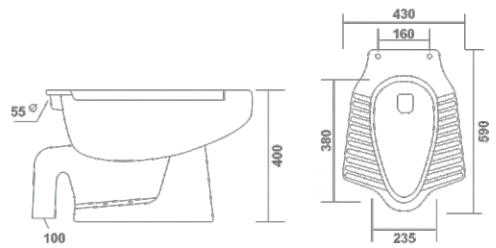

ANGLO - P
Water Closet
L 21" x W 17" x H 15.5"
P-Trap