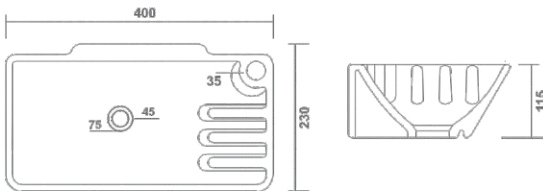

WASH BASIN

GUDI
Wash Basin
L 12" x W 9" x H 5"

ROUND
Wash Basin
L 14" x W 11" x H 5.5"

CORNER
Wash Basin
L 16" x W 16" x H 6"

WASH BASIN

MOON CORNER
Wash Basin
L 14" x W 14" x H 4.5"

NOVEL
Wash Basin
L 16" x W 9" x H 4.5"