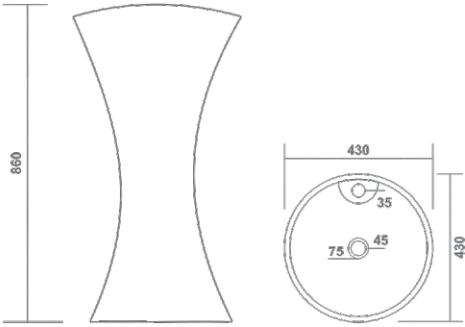

500
One Piece Basin
L 16" x W 16" x H 33"