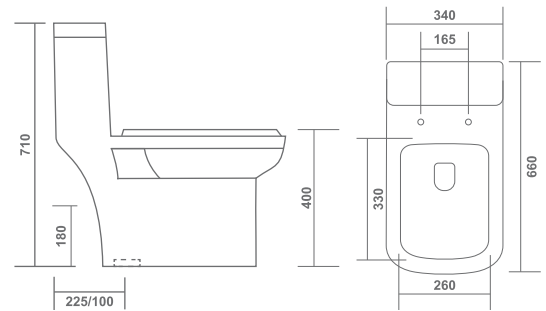

103 - CRETA

One Piece Closet

L 26" x W 13.5" x H 28"

Slim Soft Close

S-Trap 225mm(9")

S-Trap 100mm(4")

P-Trap 180mm(7")

Wash Down
Flush

Dual
Flush

Soft Close
Seat Cover