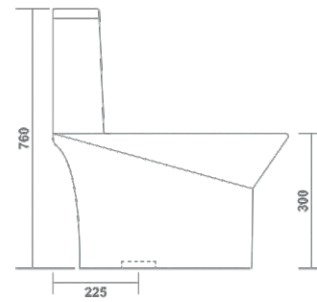

Slim Soft Close

S-Trap 225mm(9")

5D Flush
Technology

Rimless

Syphonic

Dual
Flush

Soft Close
Seat Cover

118 - AMAZE