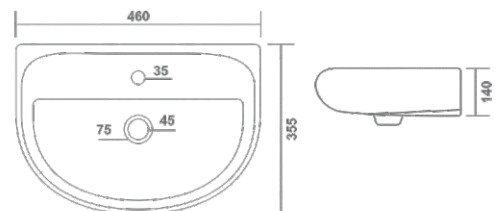

WASH BASIN

MINT
Wash Basin
L 18" x W 9" x H 5.5"

DOVEL- SQUARE
Wash Basin
L 18" x W 14" x H 6.5"

CERA
Wash Basin
L 18" x W 14" x H 5.5"