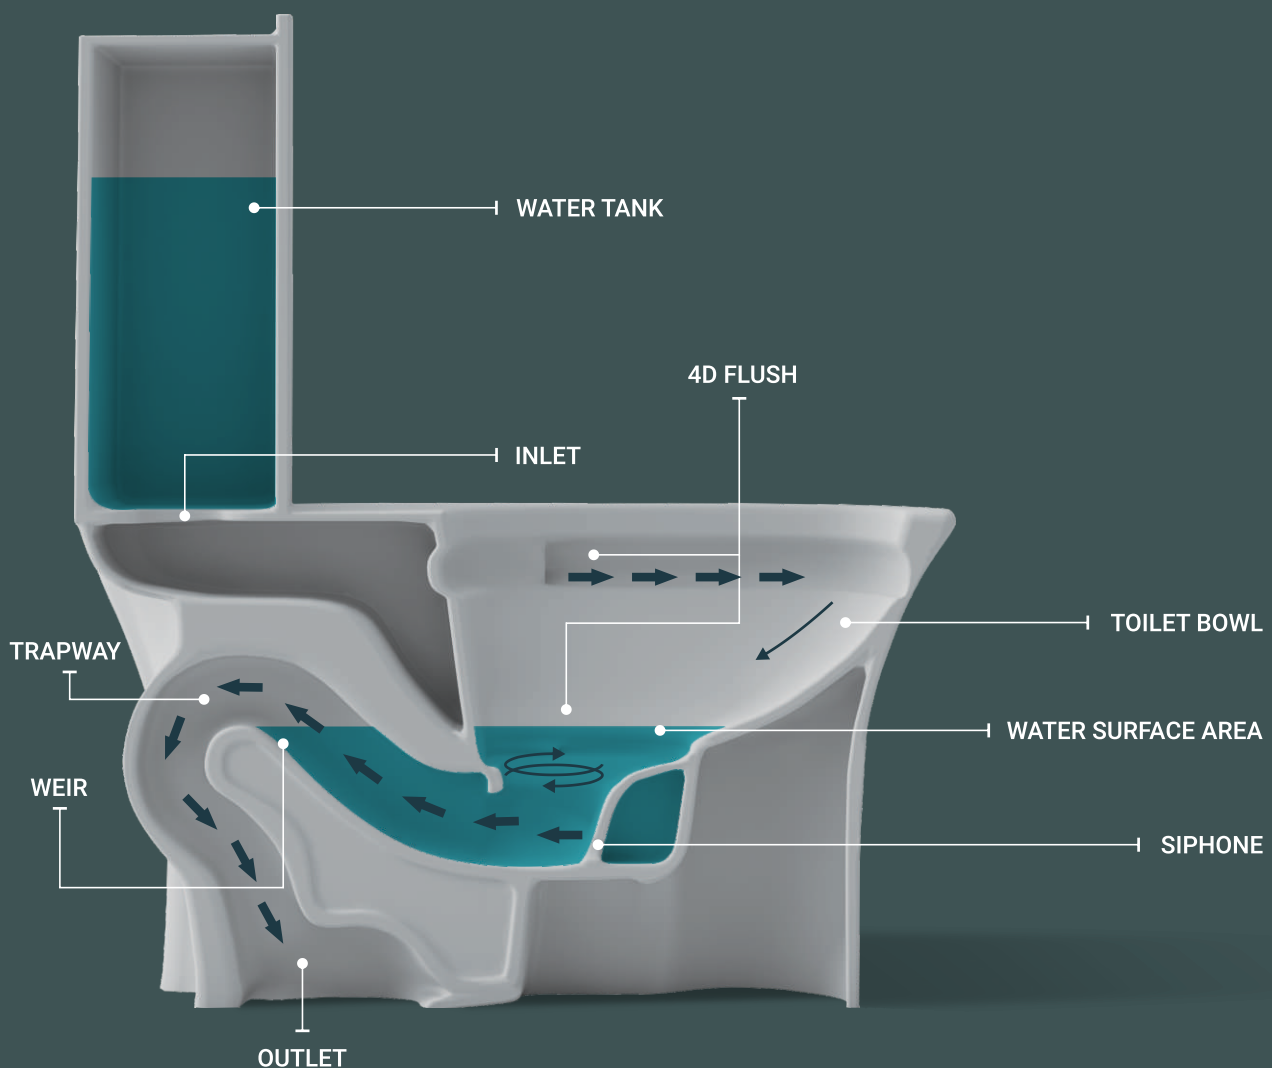

Water Conserving

3 / 7 Lt WC Pans
Saves water with 3 Ltr. consumption for half function and 7 Ltr. consumption for full function.

1 Ltr. Urinal
Saves water with only 1 Ltr. of water consumption.

A rimless toilet is simply a toilet without a traditional rim. Instead of water flowing into the bowl all the way round the rim, a direct flush technique shoots water around the edge of a smooth pan. As there is no rim, rimless toilets are easy to clean and more hygienic than a traditional toilet.

HOW IT WORK

- * Large water surface offers easy cleaning
- * Extra large siphon jet for maximum power
- * Elegant skirted design offers easy cleaning
- * Large computer designed, fully glazed trap way reduces clogging