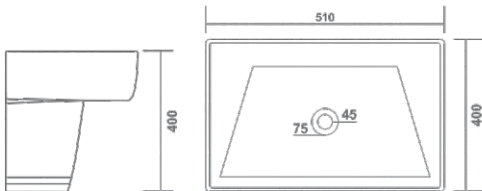

WASH BASIN / TABLE TOP

216 - RIKON
Wash Basin / Table Top
L 18" x W 14" x H 5.5"

217 - VICTA
Wash Basin / Table Top
L 17" x W 11" x H 5"

WASH BASIN HALF PEDESTAL

DOVEL - SQUARE
Wash Basin Half Pedestal
L 18" x W 14" x H 15"

CUBO - SQUARE
Wash Basin Half Pedestal
L 20" x W 16" x H 16"

FABIA - SQUARE
Wash Basin Half Pedestal
L 23" x W 18" x H 15"

WASH BASIN HALF PEDESTAL

PLAZMA
Wash Basin Half Pedestal
L 23" x W 19" x H 16.5"