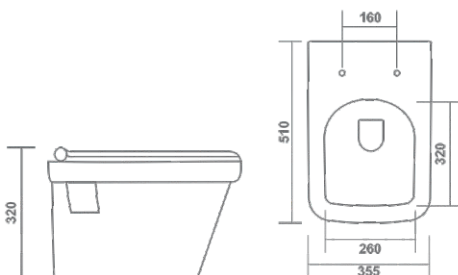

TRADITIONAL
DESIGN

RIMLESS
DESIGN

MORE
HYGIENIC

MORE
ECOLOGICAL

WALL HUNG CLOSET

202 - NEXON
Wall Hung Closet
L 20" x W 14" x H 14"
Slim Soft Close

203 - NERO
Wall Hung Closet
L 20" x W 14" x H 15"
Slim Soft Close

WALL HUNG CLOSET

102 - MARS
 Wall Hung Closet
 L 19.5" x W 13.5" x H 13.5"
 Slim Soft Close

104 - LORAS
 Wall Hung Closet
 L 20" x W 14" x H 12.5"
 Slim Soft Close

FLOOR MOUNTING (SQUARE)

Floor Mounting
 L 20.5" x W 14" x H 16.5"
 Slim Soft Close
 S-Trap 100mm(4")
 P-Trap 180mm(7")