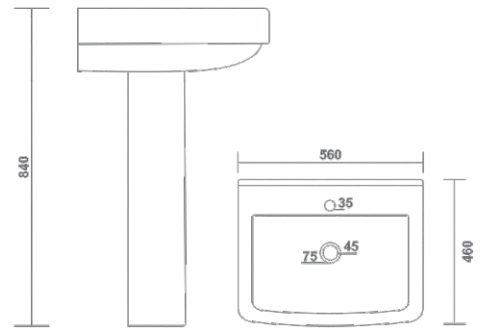

CUBO - SQUARE
Wash Basin Half Pedestal
L 20" x W 16" x H 16"

FABIA - SQUARE
Wash Basin Half Pedestal
L 23" x W 18" x H 15"

WASH BASIN HALF PEDESTAL

PLAZMA
Wash Basin Half Pedestal
L 23" x W 19" x H 16.5"

NEO
Wash Basin Half Pedestal
L 22" x W 17" x H 16"

CORAL
Wash Basin Half Pedestal
L 18" x W 14" x H 11"

BIG STERLING SET

Wash Basin Pedestal
L 25" x W 21" x H 39"

WASH BASIN PEDESTAL

FABIA SET
Wash Basin Pedestal
L 22" x W 18" x H 33"

PLAZMA SET
Wash Basin Pedestal
L 22.5" x W 19" x H 33"

WASH BASIN PEDESTAL

POLO SET
Wash Basin Pedestal
L 22" x W 16" x H 33"

LINA SET
Wash Basin Pedestal
L 22" x W 16.5" x H 33"

WASH BASIN PEDESTAL

STAR GOLD SET
Wash Basin Pedestal
L 24" x W 19" x H 36"