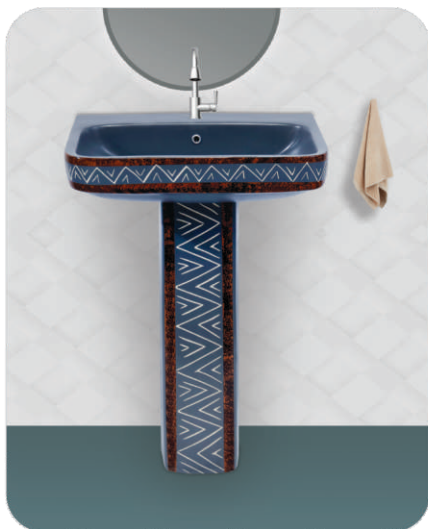

FABIA ART SET - 102
Size : L 22" x W 18" x H 33"