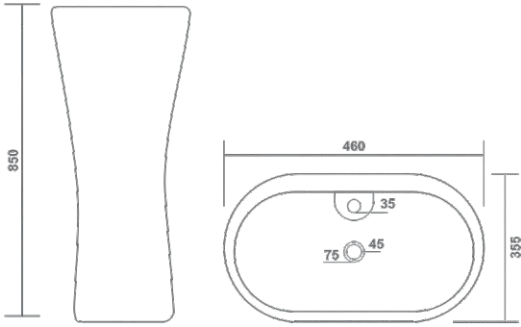

REPOSE SET
Wash Basin Pedestal
L 22" x W 16" x H 34"

WASH BASIN PEDESTAL

CUBO SET
Wash Basin Pedestal
L 20" x W 16" x H 32"

PLAIN SET
Wash Basin Pedestal
L 20" x W 16" x H 33"

WASH BASIN PEDESTAL

DOVEL SET
Wash Basin Pedestal
L 18" x W 14" x H 34"

CERA SET
Wash Basin Pedestal
L 18" x W 14" x H 32.5"

ONE PIECE BASIN

400
One Piece Basin
L 17" x W 17" x H 34"

500
One Piece Basin
L 16" x W 16" x H 33"

ONE PIECE BASIN

700
One Piece Basin
L 16.5" x W 16.5" x H 32"

800
One Piece Basin
L 16.5" x W 13.5" x H 31.5"

ONE PIECE BASIN

1000
One Piece Basin
L 18" x W 14" x H 33.5"

1100
One Piece Basin
L 18" x W 15" x H 31"

ONE PIECE BASIN

1300
One Piece Basin
L 16" x W 16" x H 34"