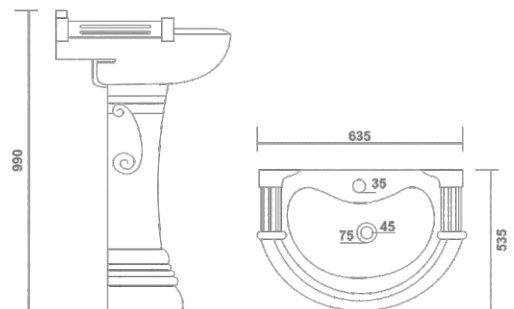

CUBO - SQUARE
Wash Basin Half Pedestal
L 20" x W 16" x H 16"

FABIA - SQUARE
Wash Basin Half Pedestal
L 23" x W 18" x H 15"

WASH BASIN HALF PEDESTAL

PLAZMA
Wash Basin Half Pedestal
L 23" x W 19" x H 16.5"

NEO
Wash Basin Half Pedestal
L 22" x W 17" x H 16"

CORAL
Wash Basin Half Pedestal
L 18" x W 14" x H 11"

BIG STERLING SET

Wash Basin Pedestal
L 25" x W 21" x H 39"

WASH BASIN PEDESTAL

FABIA SET
Wash Basin Pedestal
L 22" x W 18" x H 33"

PLAZMA SET
Wash Basin Pedestal
L 22.5" x W 19" x H 33"

WASH BASIN PEDESTAL

POLO SET
Wash Basin Pedestal
L 22" x W 16" x H 33"

LINA SET
Wash Basin Pedestal
L 22" x W 16.5" x H 33"

WASH BASIN PEDESTAL

STAR GOLD SET
Wash Basin Pedestal
L 24" x W 19" x H 36"