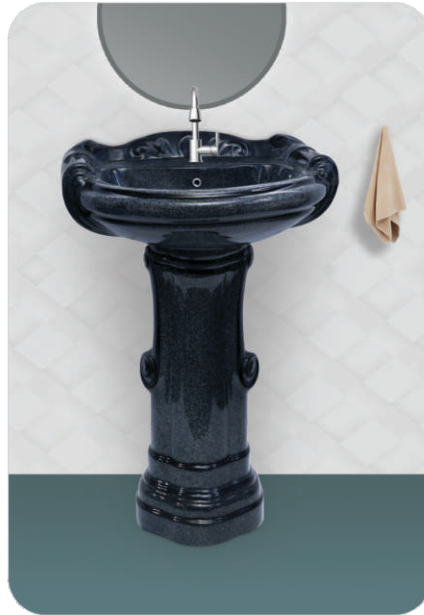

**BIG STERLING SET - RUSTIC
BLACK**

Size : L 25" x W 21" x H 39"