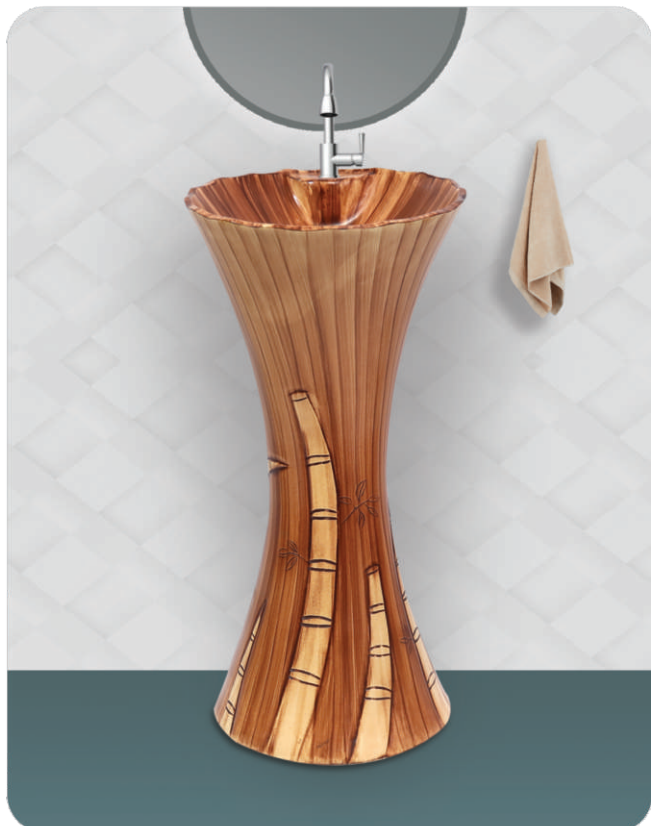

404

Size : L 17" x W 17" x H 34"

405

Size : L 17" x W 17" x H 34"

DESIGNER ONE PIECE BASIN

406

Size : L 17" x W 17" x H 34"

407