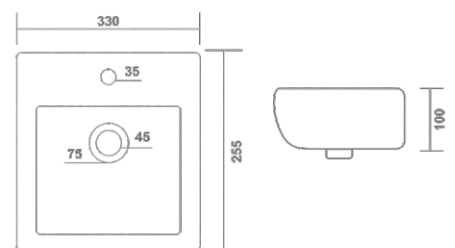

WASH BASIN

MOON CORNER
Wash Basin
L 14" x W 14" x H 4.5"

NOVEL
Wash Basin
L 16" x W 9" x H 4.5"

SCAMI
Wash Basin
L 13" x W 10" x H 4"