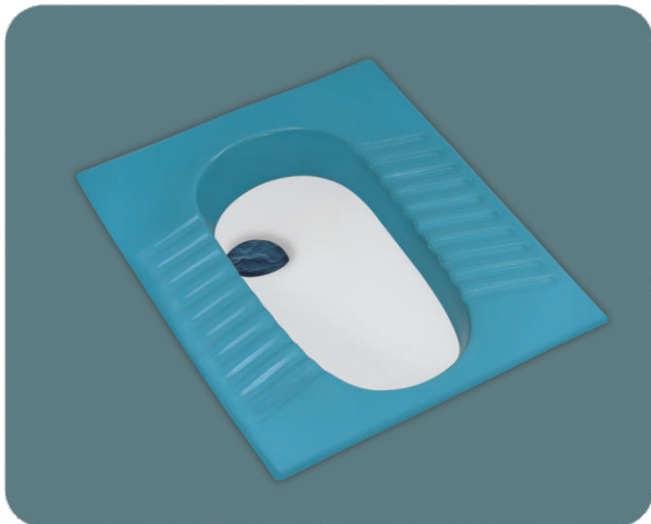

AQUA GREEN

Size : L 20" x W 16"