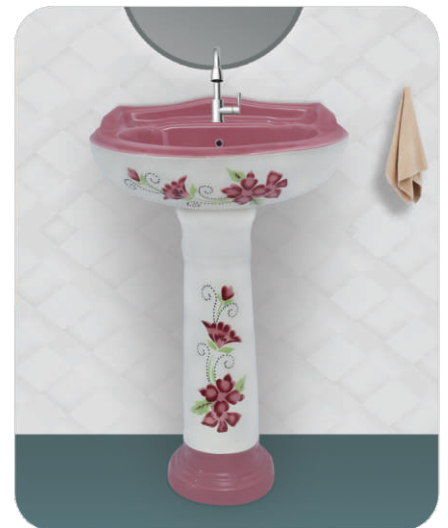

MAGENTA

Size : L 24" x W 19" x H 36"