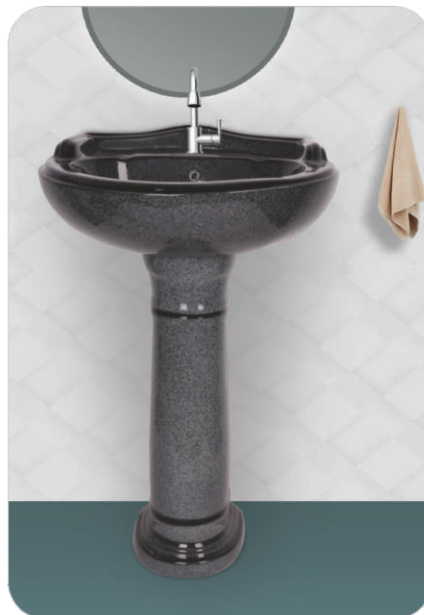

**STAR GOLD SET - RUSTIC
BLACK**

Size : L 24" x W 19" x H 36"