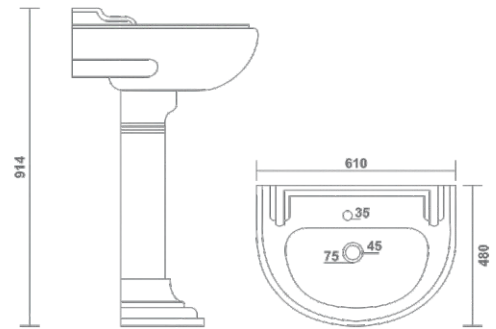

NEO
Wash Basin Half Pedestal
L 22" x W 17" x H 16"

CORAL
Wash Basin Half Pedestal
L 18" x W 14" x H 11"

BIG STERLING SET

Wash Basin Pedestal
L 25" x W 21" x H 39"

WASH BASIN PEDESTAL

FABIA SET
Wash Basin Pedestal
L 22" x W 18" x H 33"

PLAZMA SET
Wash Basin Pedestal
L 22.5" x W 19" x H 33"

WASH BASIN PEDESTAL

POLO SET
Wash Basin Pedestal
L 22" x W 16" x H 33"

LINA SET
Wash Basin Pedestal
L 22" x W 16.5" x H 33"

WASH BASIN PEDESTAL

STAR GOLD SET
Wash Basin Pedestal
L 24" x W 19" x H 36"

REPOSE SET
Wash Basin Pedestal
L 22" x W 16" x H 34"

WASH BASIN PEDESTAL

CUBO SET
Wash Basin Pedestal
L 20" x W 16" x H 32"

PLAIN SET
Wash Basin Pedestal
L 20" x W 16" x H 33"

WASH BASIN PEDESTAL

DOVEL SET
Wash Basin Pedestal
L 18" x W 14" x H 34"