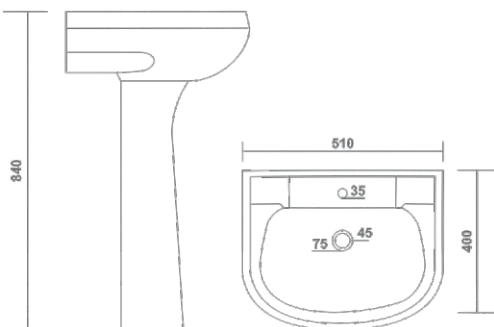

REPOSE SET
Wash Basin Pedestal
L 22" x W 16" x H 34"

WASH BASIN PEDESTAL

CUBO SET
Wash Basin Pedestal
L 20" x W 16" x H 32"

PLAIN SET
Wash Basin Pedestal
L 20" x W 16" x H 33"

WASH BASIN PEDESTAL

DOVEL SET
Wash Basin Pedestal
L 18" x W 14" x H 34"

CERA SET
Wash Basin Pedestal
L 18" x W 14" x H 32.5"

ONE PIECE BASIN

400
One Piece Basin
L 17" x W 17" x H 34"

500
One Piece Basin
L 16" x W 16" x H 33"

ONE PIECE BASIN

700
One Piece Basin
L 16.5" x W 16.5" x H 32"