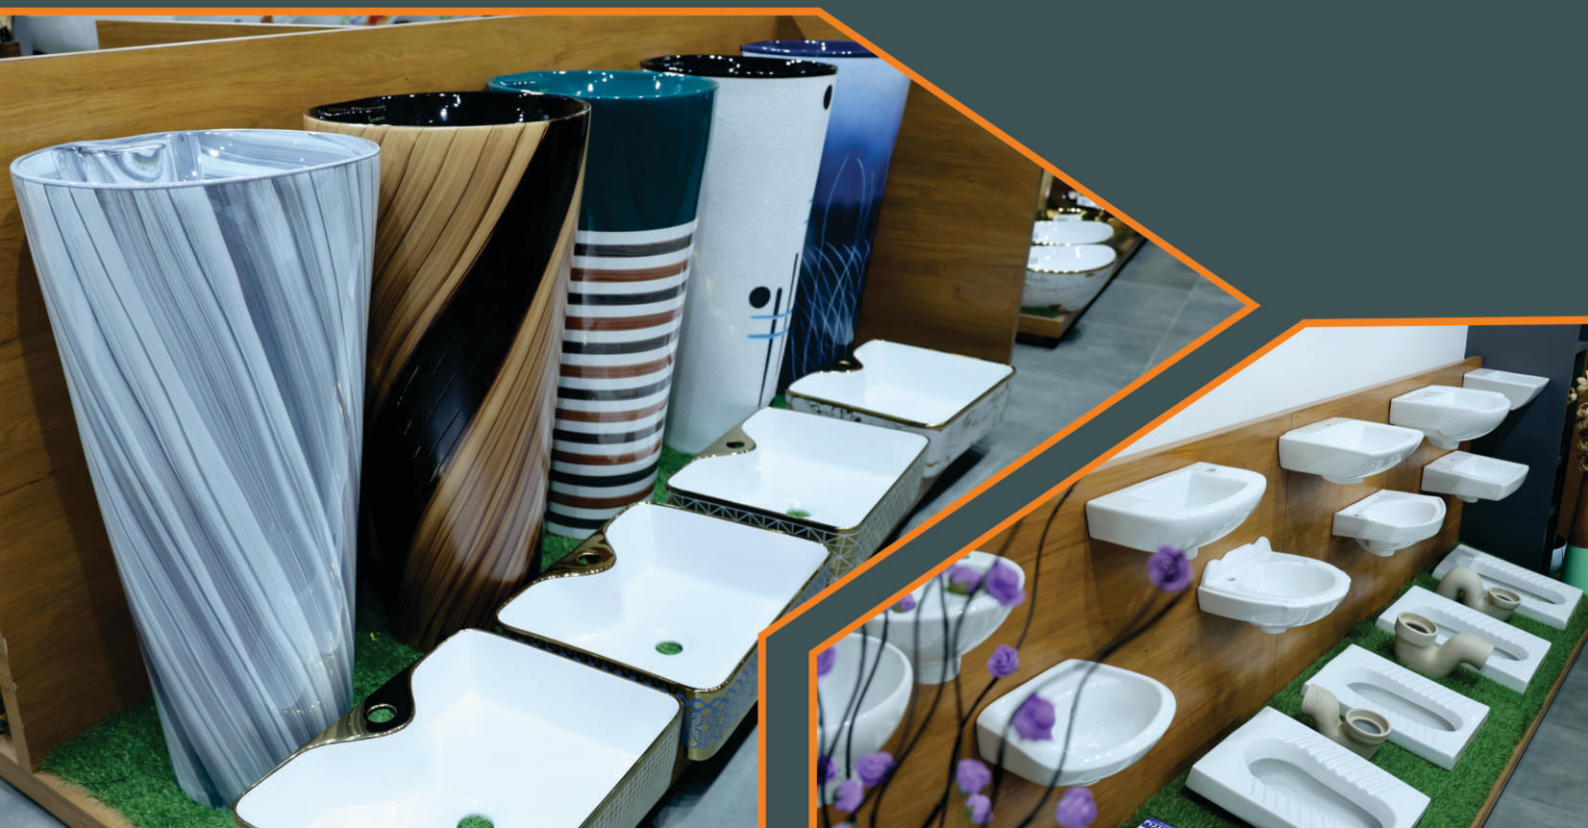

INDEX

ARTISTIC

COLLECTION

ONE PIECE CLOSET.....	07
WALL HUNG CLOSET.....	14
FLOOR MOUNTING.....	17
WATER CLOSET.....	18
TABLE TOP BASIN.....	21
WASH BASIN.....	26
WASH BASIN / TABLE TOP.....	32
WASH BASIN HALF PEDESTAL.....	33
WASH BASIN PEDESTAL.....	35
ONE PIECE BASIN.....	41
URINAL.....	45
PAN.....	46
ACCESSORIES.....	47

DESIGNER

COLLECTION

DESIGNER ONE PIECE CLOSET.....	49
DESIGNER ONE PIECE BASIN.....	51
VITROSA BIG STERLING SET.....	61
PLAZMA ART SET.....	62
FABIA ART SET.....	62
VITROSA STAR GOLD SET.....	63
VITROSA LINA SET.....	65
VITROSA CERA SET.....	66
MARBLE TABLE TOP.....	67
MATT TABLE TOP.....	71
HAND MADE TABLE TOP.....	77
VITROSA WASH BASIN.....	78
RUSTIC BIG STERLING SET.....	79
RUSTIC STAR GOLD SET.....	79
DOUBLE COLOUR PAN.....	80
RUSTIC PAN.....	81
BLACK SERIES.....	82
GOLDEN SERIES.....	84