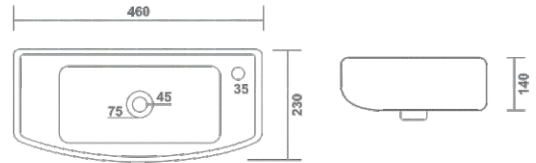

SCAMI
Wash Basin
L 13" x W 10" x H 4"

WASH BASIN

NICE
Wash Basin
L 18" x W 12" x H 5.5"

SQUARE LARA
Wash Basin
L 18" x W 12" x H 5.5"

VISTA - SQUARE
Wash Basin
L 18" x W 13" x H 5.5"

WASH BASIN

MINT
Wash Basin
L 18" x W 9" x H 5.5"