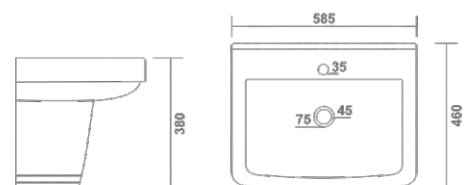

WASH BASIN / TABLE TOP

216 - RIKON
Wash Basin / Table Top
L 18" x W 14" x H 5.5"

217 - VICTA
Wash Basin / Table Top
L 17" x W 11" x H 5"

WASH BASIN HALF PEDESTAL

DOVEL - SQUARE
Wash Basin Half Pedestal
L 18" x W 14" x H 15"

CUBO - SQUARE
Wash Basin Half Pedestal
L 20" x W 16" x H 16"

FABIA - SQUARE
Wash Basin Half Pedestal
L 23" x W 18" x H 15"

WASH BASIN HALF PEDESTAL

PLAZMA
Wash Basin Half Pedestal
L 23" x W 19" x H 16.5"