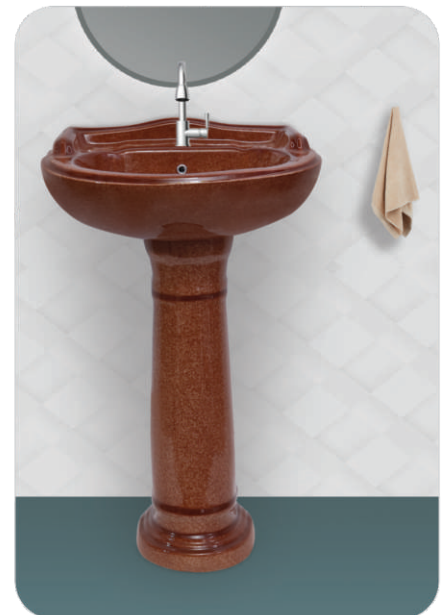

Size : L 25" x W 21" x H 39"

RUSTIC STAR GOLD SET

**STAR GOLD SET - RUSTIC
COFFEE BROWN**

Size : L 24" x W 19" x H 36"

**STAR GOLD SET - RUSTIC
BLACK**

Size : L 24" x W 19" x H 36"

**STAR GOLD SET - RUSTIC
RED BROWN**