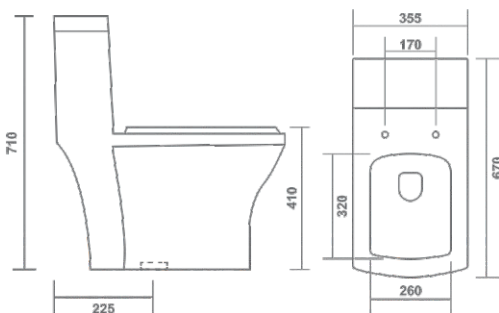

2D Flush Technology

Rimless

Syphonic

Dual Flush

Soft Close Seat Cover

ONE PIECE CLOSET

115 - NEXA
 One Piece Closet
 L 25" x W 14" x H 29"
 Slim Soft Close
 S-Trap 225mm(9")

- 
Rimless
- 
Dual
Flush
- 
Soft Close
Seat Cover