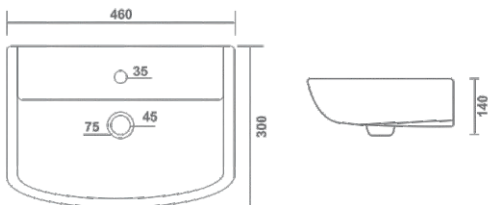

SCAMI
Wash Basin
L 13" x W 10" x H 4"

WASH BASIN

NICE
Wash Basin
L 18" x W 12" x H 5.5"

SQUARE LARA
Wash Basin
L 18" x W 12" x H 5.5"

VISTA - SQUARE
Wash Basin
L 18" x W 13" x H 5.5"

WASH BASIN

MINT
Wash Basin
L 18" x W 9" x H 5.5"

DOVEL- SQUARE
Wash Basin
L 18" x W 14" x H 6.5"

CERA
Wash Basin
L 18" x W 14" x H 5.5"

WASH BASIN

VIVA
Wash Basin
L 18" x W 14" x H 6"

PLAIN
Wash Basin
L 20" x W 16" x H 5.5"

REPOSE
Wash Basin
L 22" x W 16" x H 6"