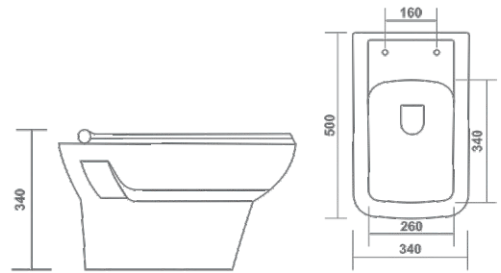

104 - LORAS
Wall Hung Closet
L 20" x W 14" x H 12.5"
Slim Soft Close