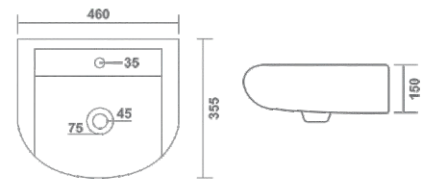

DOVEL- SQUARE
Wash Basin
L 18" x W 14" x H 6.5"

CERA
Wash Basin
L 18" x W 14" x H 5.5"

WASH BASIN

VIVA
Wash Basin
L 18" x W 14" x H 6"

PLAIN
Wash Basin
L 20" x W 16" x H 5.5"

REPOSE
Wash Basin
L 22" x W 16" x H 6"