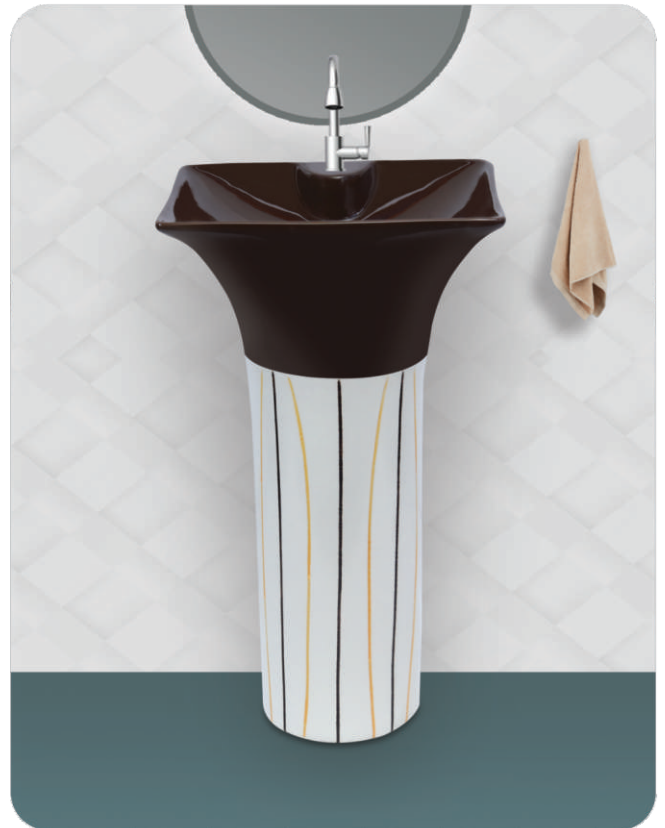

1003

Size : L 18" x W 14" x H 33.5"

1004

Size : L 18" x W 14" x H 33.5"

DESIGNER ONE PIECE BASIN

1101

Size : L 18" x W 15" x H 31"

1102