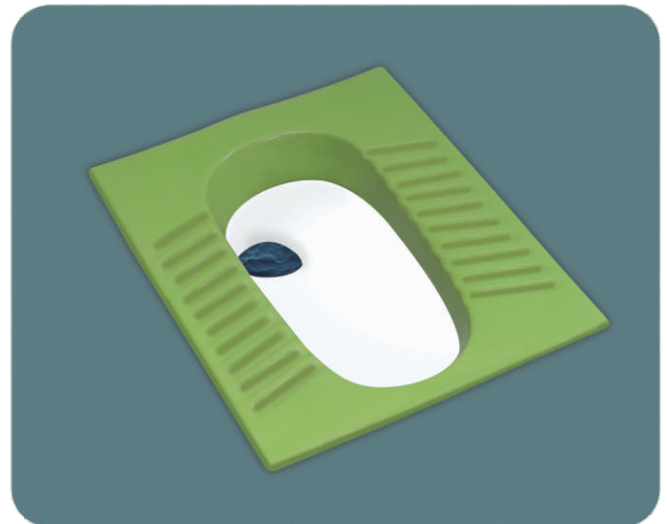

Size : L 25" x W 21" x H 39"

RUSTIC STAR GOLD SET

**STAR GOLD SET - RUSTIC
COFFEE BROWN**

Size : L 24" x W 19" x H 36"

**STAR GOLD SET - RUSTIC
BLACK**

Size : L 24" x W 19" x H 36"

**STAR GOLD SET - RUSTIC
RED BROWN**

Size : L 24" x W 19" x H 36"

DOUBLE COLOUR PAN

 ALPINE BLUE

Size : L 20" x W 16"

 MAGENTA

Size : L 20" x W 16"

 AQUA GREEN

Size : L 20" x W 16"