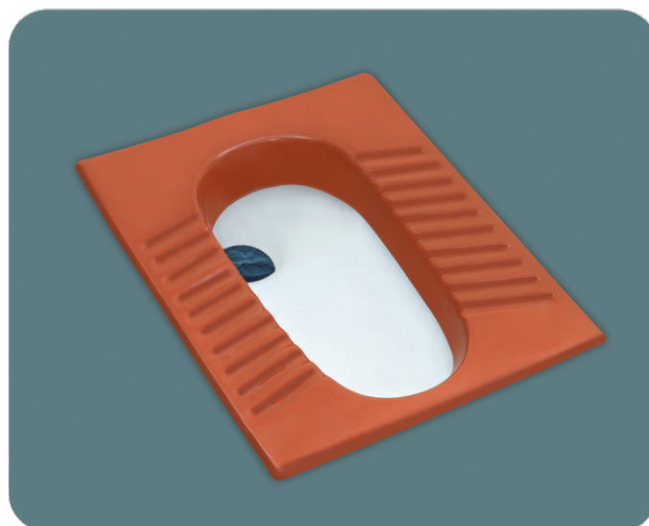

RED BROWN

Size : L 20" x W 16"