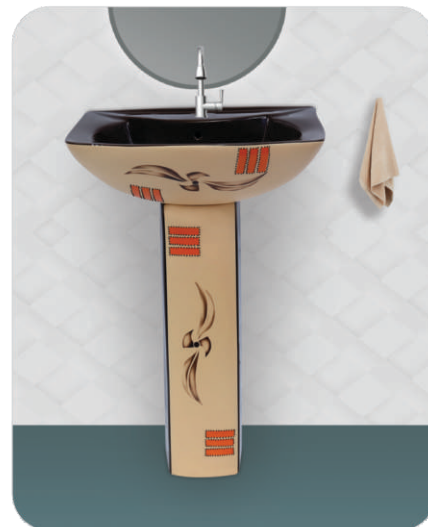

PLAZMA ART SET - 103
Size : L 22.5" x W 19" x H 33"