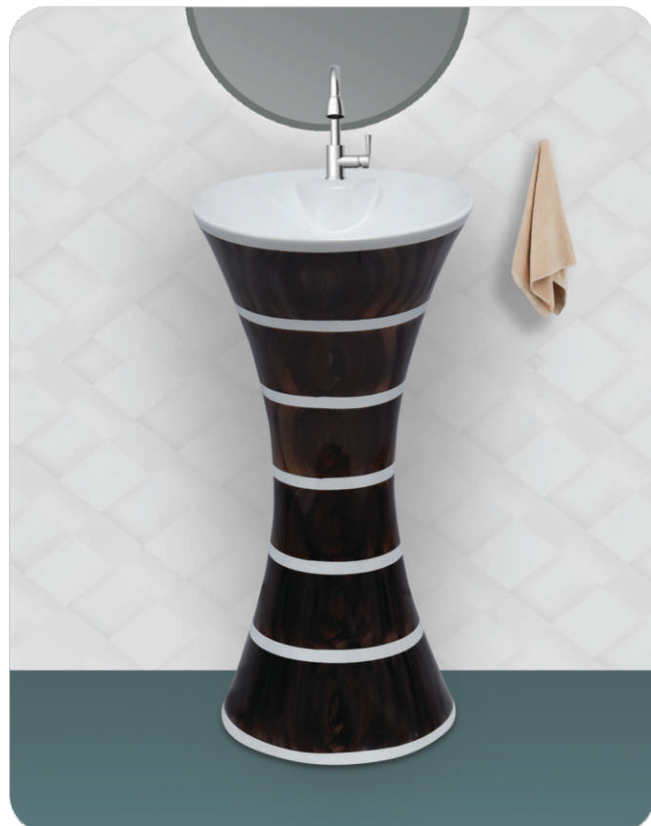

404

Size : L 17" x W 17" x H 34"

405

Size : L 17" x W 17" x H 34"

DESIGNER ONE PIECE BASIN

406

Size : L 17" x W 17" x H 34"

407