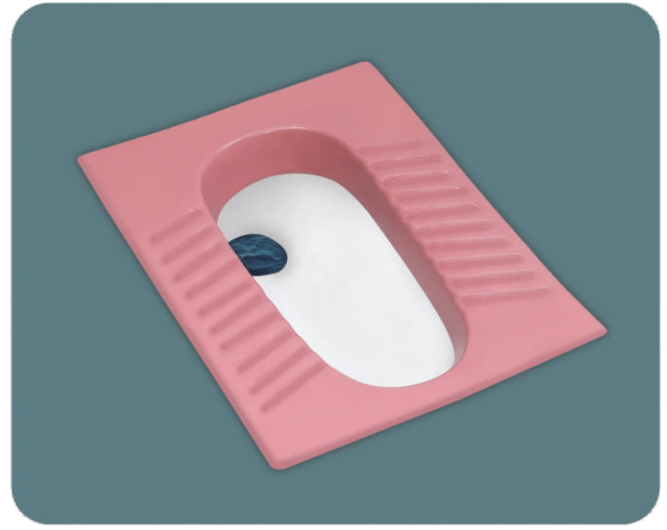

MAGENTA

Size : L 20" x W 16"