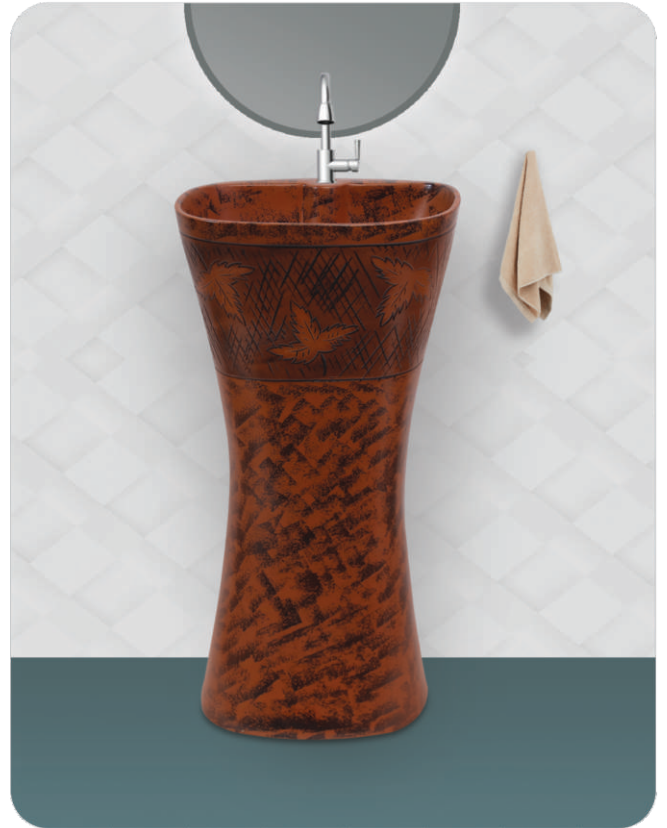

Size : L 16.5" x W 13.5" x H 31.5"

804

Size : L 16.5" x W 13.5" x H 31.5"

DESIGNER ONE PIECE BASIN

1001

Size : L 18" x W 14" x H 33.5"

1002

Size : L 18" x W 14" x H 33.5"