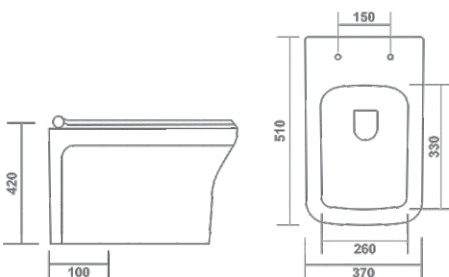

Jet

Wash Down
Flush

Soft Close
Seat Cover

FLOOR MOUNTING (ROUND)

Floor Mounting
 L 20" x W 14.5" x H 16.5"
 Slim Soft Close
 S-Trap 100mm(4")

Wash Down
Flush

Soft Close
Seat Cover

WATER CLOSET

EWC - S
Water Closet
L 22" x W 15" x H 16"
S-Trap

EWC - P
Water Closet
L 21" x W 15" x H 16"
P-Trap

WATER CLOSET

CONCEALED
 Water Closet
 L 21.5" x W 15.5" x H 17"
 S-Trap

SQUARE - EWC - S
 Water Closet
 L 21.5" x W 13" x H 16"
 Slim Soft Close
 S-Trap