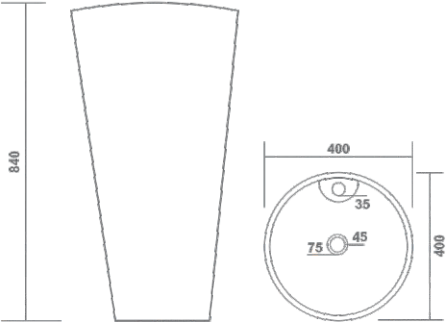

REPOSE SET
Wash Basin Pedestal
L 22" x W 16" x H 34"

WASH BASIN PEDESTAL

CUBO SET
Wash Basin Pedestal
L 20" x W 16" x H 32"

PLAIN SET
Wash Basin Pedestal
L 20" x W 16" x H 33"

WASH BASIN PEDESTAL

DOVEL SET
Wash Basin Pedestal
L 18" x W 14" x H 34"

CERA SET
Wash Basin Pedestal
L 18" x W 14" x H 32.5"

ONE PIECE BASIN

400
One Piece Basin
L 17" x W 17" x H 34"

500
One Piece Basin
L 16" x W 16" x H 33"

ONE PIECE BASIN

700
One Piece Basin
L 16.5" x W 16.5" x H 32"

800
One Piece Basin
L 16.5" x W 13.5" x H 31.5"

ONE PIECE BASIN

1000
One Piece Basin
L 18" x W 14" x H 33.5"

1100
One Piece Basin
L 18" x W 15" x H 31"

ONE PIECE BASIN

1300
One Piece Basin
L 16" x W 16" x H 34"