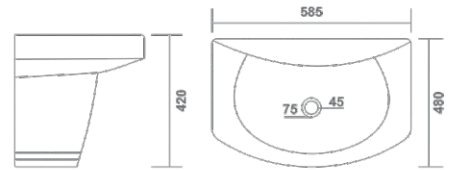

WASH BASIN / TABLE TOP

216 - RIKON
Wash Basin / Table Top
L 18" x W 14" x H 5.5"

217 - VICTA
Wash Basin / Table Top
L 17" x W 11" x H 5"

WASH BASIN HALF PEDESTAL

DOVEL - SQUARE
Wash Basin Half Pedestal
L 18" x W 14" x H 15"

CUBO - SQUARE
Wash Basin Half Pedestal
L 20" x W 16" x H 16"

FABIA - SQUARE
Wash Basin Half Pedestal
L 23" x W 18" x H 15"

WASH BASIN HALF PEDESTAL

PLAZMA
Wash Basin Half Pedestal
L 23" x W 19" x H 16.5"

NEO
Wash Basin Half Pedestal
L 22" x W 17" x H 16"

CORAL
Wash Basin Half Pedestal
L 18" x W 14" x H 11"

BIG STERLING SET

Wash Basin Pedestal
L 25" x W 21" x H 39"

WASH BASIN PEDESTAL

FABIA SET
Wash Basin Pedestal
L 22" x W 18" x H 33"