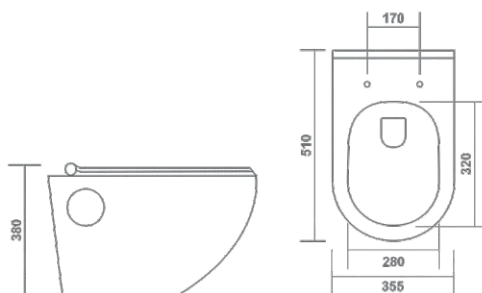

TRADITIONAL
DESIGN

RIMLESS
DESIGN

MORE
HYGIENIC

MORE
ECOLOGICAL

WALL HUNG CLOSET

202 - NEXON
Wall Hung Closet
L 20" x W 14" x H 14"
Slim Soft Close

203 - NERO
Wall Hung Closet
L 20" x W 14" x H 15"
Slim Soft Close