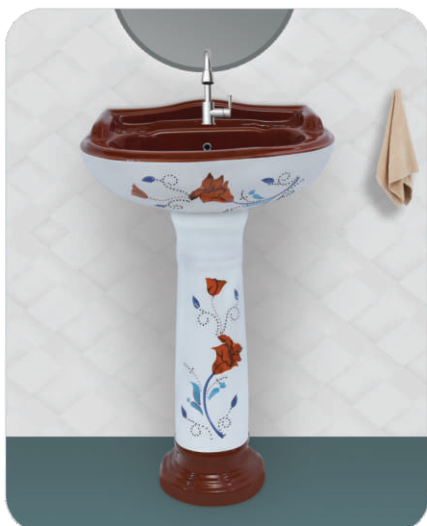

COFFEE BROWN

Size : L 24" x W 19" x H 36"