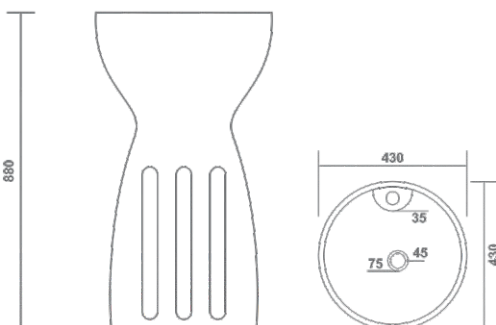

ONE PIECE BASIN

1300
One Piece Basin
L 16" x W 16" x H 34"

1400
One Piece Basin
L 17" x W 17" x H 34.5"