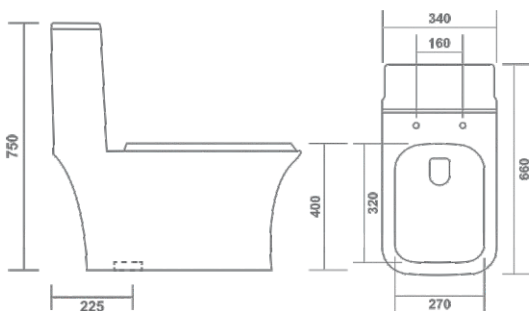

Wash Down
Flush

Dual
Flush

Soft Close
Seat Cover

ONE PIECE CLOSET

108 - MARK
 One Piece Closet
 L 26.5" x W 14" x H 28"
 Slim Soft Close
 S-Trap 225mm(9")

110 - EUROPA
 One Piece Closet
 L 26" x W 13.5" x H 29.5"
 Slim Soft Close
 S-Trap 225mm(9")