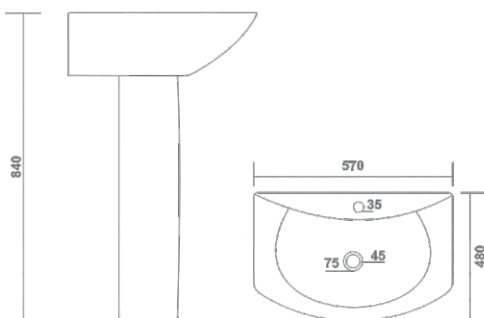

CUBO - SQUARE
Wash Basin Half Pedestal
L 20" x W 16" x H 16"

FABIA - SQUARE
Wash Basin Half Pedestal
L 23" x W 18" x H 15"

WASH BASIN HALF PEDESTAL

PLAZMA
Wash Basin Half Pedestal
L 23" x W 19" x H 16.5"

NEO
Wash Basin Half Pedestal
L 22" x W 17" x H 16"

CORAL
Wash Basin Half Pedestal
L 18" x W 14" x H 11"

BIG STERLING SET

Wash Basin Pedestal
L 25" x W 21" x H 39"

WASH BASIN PEDESTAL

FABIA SET
Wash Basin Pedestal
L 22" x W 18" x H 33"

PLAZMA SET
Wash Basin Pedestal
L 22.5" x W 19" x H 33"

WASH BASIN PEDESTAL

POLO SET
Wash Basin Pedestal
L 22" x W 16" x H 33"

LINA SET
Wash Basin Pedestal
L 22" x W 16.5" x H 33"

WASH BASIN PEDESTAL

STAR GOLD SET
Wash Basin Pedestal
L 24" x W 19" x H 36"