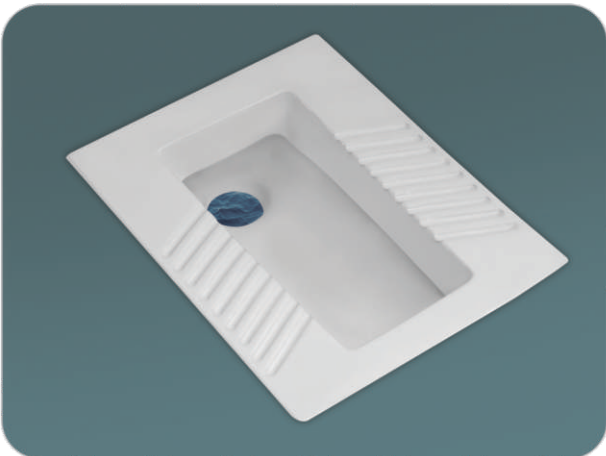

CITY PAN - SQUARE

Pan
L 21" x W 17"