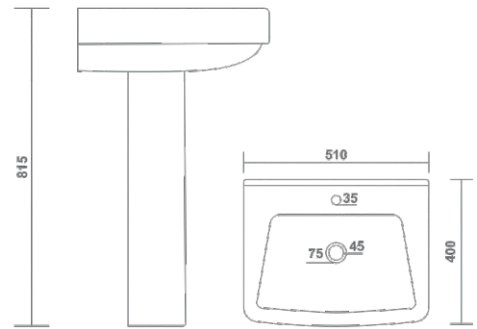

NEO
Wash Basin Half Pedestal
L 22" x W 17" x H 16"

CORAL
Wash Basin Half Pedestal
L 18" x W 14" x H 11"

BIG STERLING SET

Wash Basin Pedestal
L 25" x W 21" x H 39"

WASH BASIN PEDESTAL

FABIA SET
Wash Basin Pedestal
L 22" x W 18" x H 33"

PLAZMA SET
Wash Basin Pedestal
L 22.5" x W 19" x H 33"

WASH BASIN PEDESTAL

POLO SET
Wash Basin Pedestal
L 22" x W 16" x H 33"

LINA SET
Wash Basin Pedestal
L 22" x W 16.5" x H 33"

WASH BASIN PEDESTAL

STAR GOLD SET
Wash Basin Pedestal
L 24" x W 19" x H 36"

REPOSE SET
Wash Basin Pedestal
L 22" x W 16" x H 34"

WASH BASIN PEDESTAL

CUBO SET
Wash Basin Pedestal
L 20" x W 16" x H 32"

PLAIN SET
Wash Basin Pedestal
L 20" x W 16" x H 33"

WASH BASIN PEDESTAL

DOVEL SET
Wash Basin Pedestal
L 18" x W 14" x H 34"