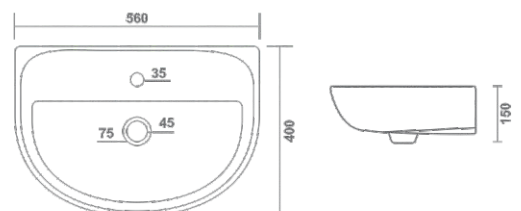

DOVEL- SQUARE
Wash Basin
L 18" x W 14" x H 6.5"

CERA
Wash Basin
L 18" x W 14" x H 5.5"

WASH BASIN

VIVA
Wash Basin
L 18" x W 14" x H 6"

PLAIN
Wash Basin
L 20" x W 16" x H 5.5"

REPOSE
Wash Basin
L 22" x W 16" x H 6"