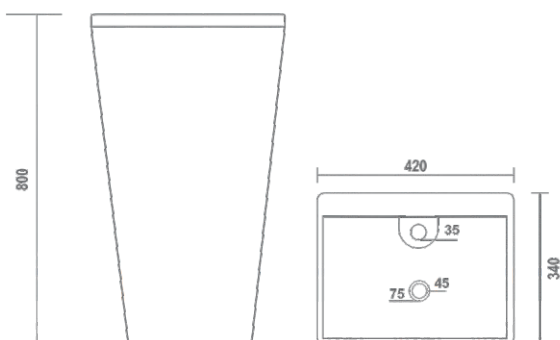

CERA SET
Wash Basin Pedestal
L 18" x W 14" x H 32.5"

ONE PIECE BASIN

400
One Piece Basin
L 17" x W 17" x H 34"

500
One Piece Basin
L 16" x W 16" x H 33"

ONE PIECE BASIN

700
One Piece Basin
L 16.5" x W 16.5" x H 32"

800
One Piece Basin
L 16.5" x W 13.5" x H 31.5"

ONE PIECE BASIN

1000
One Piece Basin
L 18" x W 14" x H 33.5"

1100
One Piece Basin
L 18" x W 15" x H 31"

ONE PIECE BASIN

1300
One Piece Basin
L 16" x W 16" x H 34"