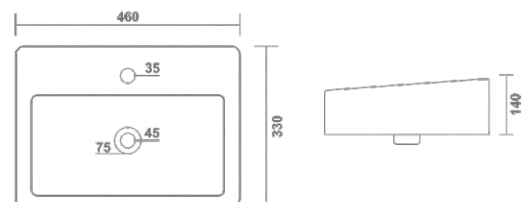

SCAMI
Wash Basin
L 13" x W 10" x H 4"

WASH BASIN

NICE
Wash Basin
L 18" x W 12" x H 5.5"

SQUARE LARA
Wash Basin
L 18" x W 12" x H 5.5"

VISTA - SQUARE
Wash Basin
L 18" x W 13" x H 5.5"

WASH BASIN

MINT
Wash Basin
L 18" x W 9" x H 5.5"