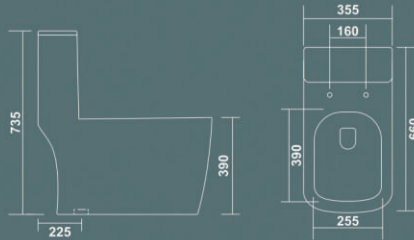

ONE PIECE CLOSET

107 - TESLA
One Piece Closet
L 26" x W 14" x H 29"
Slim Soft Close
S-Trap 225mm(9")

- 6D Flush Technology
- Rimless
- Syphonic
- Dual Flush
- Soft Close Seat Cover