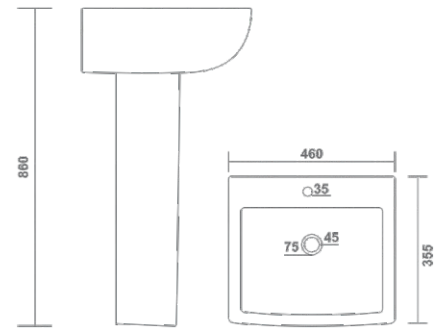

PLAZMA SET
Wash Basin Pedestal
L 22.5" x W 19" x H 33"

WASH BASIN PEDESTAL

POLO SET
Wash Basin Pedestal
L 22" x W 16" x H 33"

LINA SET
Wash Basin Pedestal
L 22" x W 16.5" x H 33"

WASH BASIN PEDESTAL

STAR GOLD SET
Wash Basin Pedestal
L 24" x W 19" x H 36"

REPOSE SET
Wash Basin Pedestal
L 22" x W 16" x H 34"

WASH BASIN PEDESTAL

CUBO SET
Wash Basin Pedestal
L 20" x W 16" x H 32"

PLAIN SET
Wash Basin Pedestal
L 20" x W 16" x H 33"

WASH BASIN PEDESTAL

DOVEL SET
Wash Basin Pedestal
L 18" x W 14" x H 34"

CERA SET
Wash Basin Pedestal
L 18" x W 14" x H 32.5"

ONE PIECE BASIN

400
One Piece Basin
L 17" x W 17" x H 34"

500
One Piece Basin
L 16" x W 16" x H 33"

ONE PIECE BASIN

700
One Piece Basin
L 16.5" x W 16.5" x H 32"