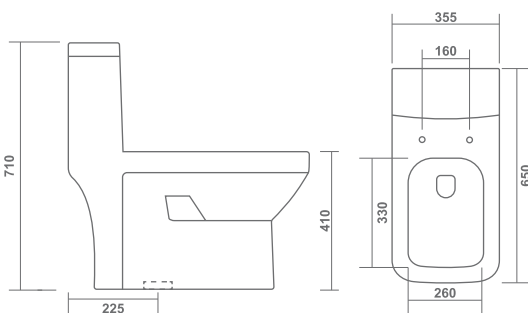

- Wash Down
  Flush
- Dual
  Flush
- Soft Close
  Seat Cover