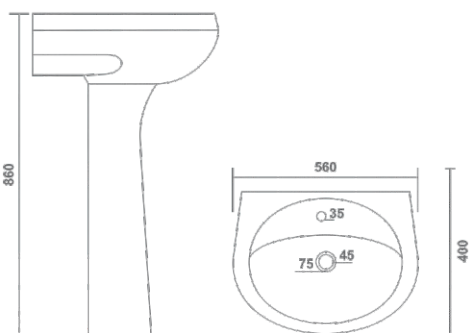

CUBO - SQUARE
Wash Basin Half Pedestal
L 20" x W 16" x H 16"

FABIA - SQUARE
Wash Basin Half Pedestal
L 23" x W 18" x H 15"

WASH BASIN HALF PEDESTAL

PLAZMA
Wash Basin Half Pedestal
L 23" x W 19" x H 16.5"

NEO
Wash Basin Half Pedestal
L 22" x W 17" x H 16"

CORAL
Wash Basin Half Pedestal
L 18" x W 14" x H 11"

BIG STERLING SET

Wash Basin Pedestal
L 25" x W 21" x H 39"

WASH BASIN PEDESTAL

FABIA SET
Wash Basin Pedestal
L 22" x W 18" x H 33"

PLAZMA SET
Wash Basin Pedestal
L 22.5" x W 19" x H 33"

WASH BASIN PEDESTAL

POLO SET
Wash Basin Pedestal
L 22" x W 16" x H 33"

LINA SET
Wash Basin Pedestal
L 22" x W 16.5" x H 33"

WASH BASIN PEDESTAL

STAR GOLD SET
Wash Basin Pedestal
L 24" x W 19" x H 36"

REPOSE SET
Wash Basin Pedestal
L 22" x W 16" x H 34"

WASH BASIN PEDESTAL

CUBO SET
Wash Basin Pedestal
L 20" x W 16" x H 32"

PLAIN SET
Wash Basin Pedestal
L 20" x W 16" x H 33"

WASH BASIN PEDESTAL

DOVEL SET
Wash Basin Pedestal
L 18" x W 14" x H 34"