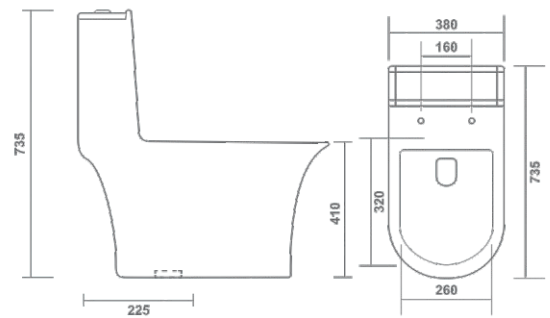

111 - EMESTA

One Piece Closet

L 29" x W 15" x H 29"

Slim Soft Close

S-Trap 225mm(9")

4D Flush Technology

Rimless

Syphonic

Dual Flush

Soft Close Seat Cover