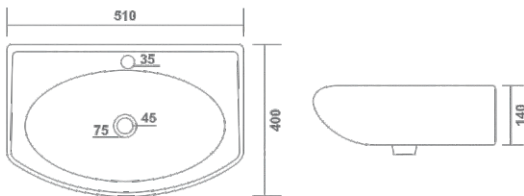

DOVEL- SQUARE
Wash Basin
L 18" x W 14" x H 6.5"

CERA
Wash Basin
L 18" x W 14" x H 5.5"

WASH BASIN

VIVA
Wash Basin
L 18" x W 14" x H 6"

PLAIN
Wash Basin
L 20" x W 16" x H 5.5"

REPOSE
Wash Basin
L 22" x W 16" x H 6"