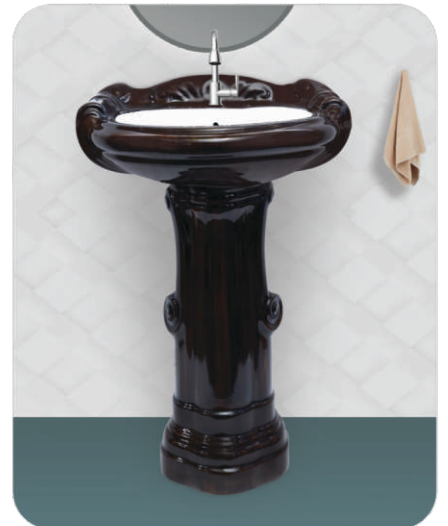

BLACK WOODEN
Size : L 25" x W 21" x H 39"