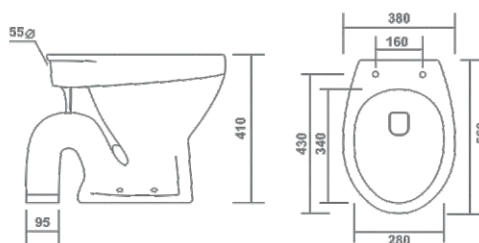

EWC - P
Water Closet
L 21" x W 15" x H 16"
P-Trap