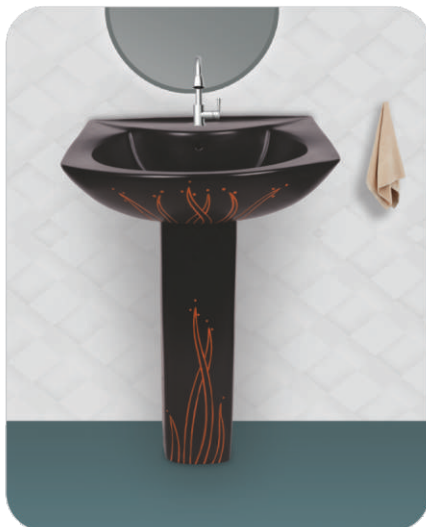

PLAZMA ART SET - 102
Size : L 22.5" x W 19" x H 33"