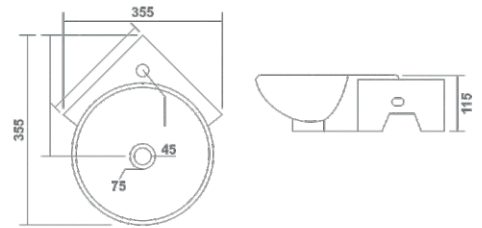

WASH BASIN

GUDI
Wash Basin
L 12" x W 9" x H 5"

ROUND
Wash Basin
L 14" x W 11" x H 5.5"

CORNER
Wash Basin
L 16" x W 16" x H 6"

WASH BASIN

MOON CORNER
Wash Basin
L 14" x W 14" x H 4.5"

NOVEL
Wash Basin
L 16" x W 9" x H 4.5"