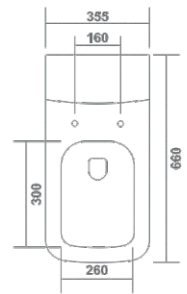

117 - ALCAZAR

One Piece Closet

L 26" x W 14" x H 30"

Slim Soft Close

S-Trap 225mm(9")

5D Flush
Technology

Rimless

Syphonic

Dual
Flush

Soft Close
Seat Cover