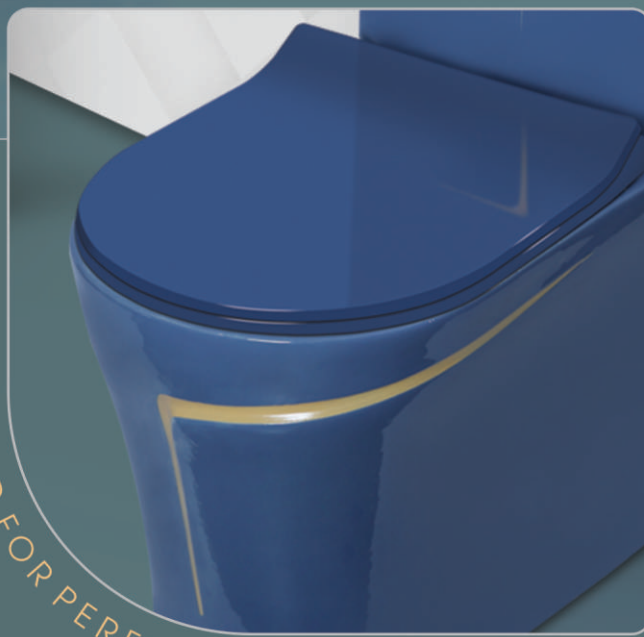

GASKET

DUAL FLUSH FITTING

P - TRAP

P - TRAP BIG

S - TRAP

**DESIGNER
ONE PIECE CLOSET**

 NEXA - 07

DESIGNED FOR PERFECTION