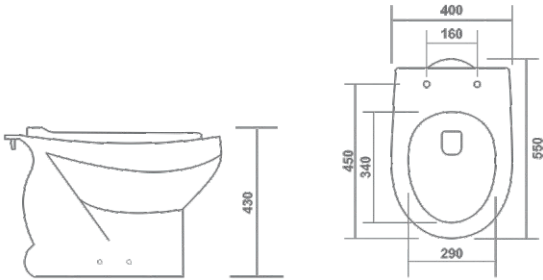

EWC - S
Water Closet
L 22" x W 15" x H 16"
S-Trap

EWC - P
Water Closet
L 21" x W 15" x H 16"
P-Trap

WATER CLOSET

CONCEALED
 Water Closet
 L 21.5" x W 15.5" x H 17"
 S-Trap

SQUARE - EWC - S
 Water Closet
 L 21.5" x W 13" x H 16"
 Slim Soft Close
 S-Trap

Table Top Basin
L 16" x W 16" x H 5.5"

206 - LINIA

Table Top Basin
L 20" x W 16" x H 6.5"

210 - VITARA

Table Top Basin
L 16" x W 12" x H 6"

TABLE TOP BASIN

212 - DENIM
Table Top Basin
L 24" x W 15" x H 5"

213 - DUREX
Table Top Basin
L 17.5" x W 17.5" x H 7.5"