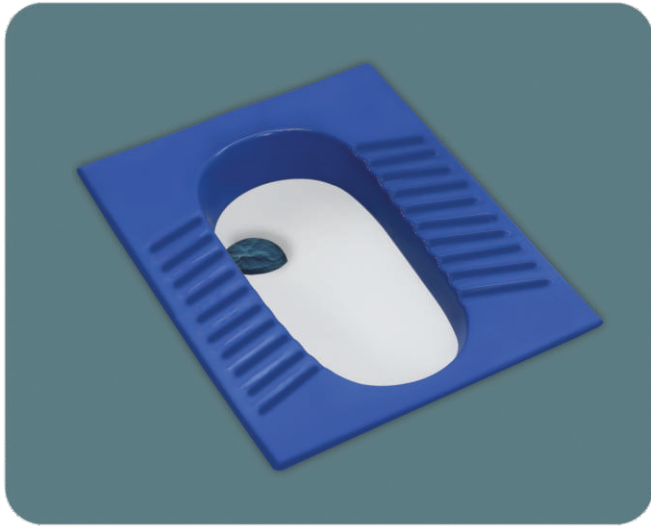

DOUBLE COLOUR PAN

ALPINE BLUE

Size : L 20" x W 16"