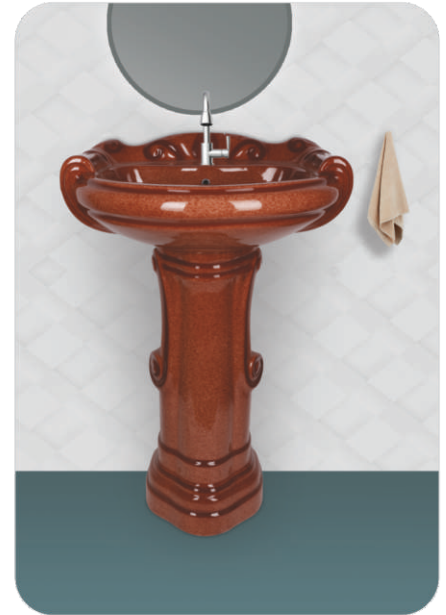

Size : L 18" x W 12"

RUSTIC BIG STERLING SET

**BIG STERLING SET - RUSTIC
COFFEE BROWN**

Size : L 25" x W 21" x H 39"

**BIG STERLING SET - RUSTIC
BLACK**

Size : L 25" x W 21" x H 39"

**BIG STERLING SET - RUSTIC
RED BROWN**

Size : L 25" x W 21" x H 39"

RUSTIC STAR GOLD SET

**STAR GOLD SET - RUSTIC
COFFEE BROWN**

Size : L 24" x W 19" x H 36"

**STAR GOLD SET - RUSTIC
BLACK**

Size : L 24" x W 19" x H 36"

**STAR GOLD SET - RUSTIC
RED BROWN**