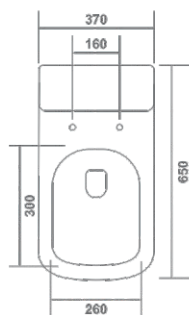

One Piece Closet

L 25.5" x W 14.5" x H 29"

Slim Soft Close

S-Trap 225mm(9")

Dual
Flush

Soft Close
Seat Cover

Rimless Technology

**ELIMINATES HARD TO REACH AREAS,
ENSURING ENHANCED
HYGIENE AND EFFORTLESS CLEANING.**