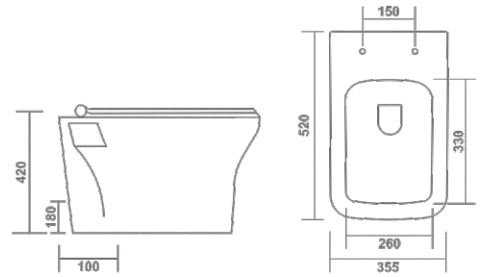

FLOOR MOUNTING (SQUARE)

Floor Mounting
L 20.5" x W 14" x H 16.5"
Slim Soft Close
S-Trap 100mm(4")
P-Trap 180mm(7")

Jet

Wash Down
Flush

Soft Close
Seat Cover