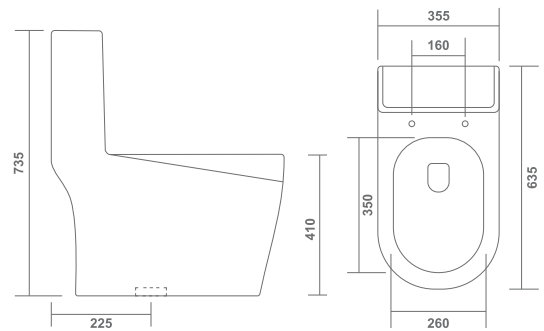

2D Flush Technology

Rimless

Syphonic

Dual Flush

Soft Close Seat Cover

ONE PIECE CLOSET

115 - NEXA
 One Piece Closet
 L 25" x W 14" x H 29"
 Slim Soft Close
 S-Trap 225mm(9")

- 
Rimless
- 
Dual
Flush
- 
Soft Close
Seat Cover