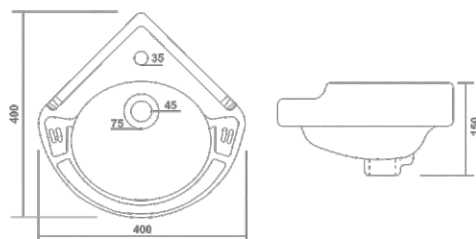

WASH BASIN

GUDI
Wash Basin
L 12" x W 9" x H 5"

ROUND
Wash Basin
L 14" x W 11" x H 5.5"

CORNER
Wash Basin
L 16" x W 16" x H 6"

WASH BASIN

MOON CORNER
Wash Basin
L 14" x W 14" x H 4.5"

NOVEL
Wash Basin
L 16" x W 9" x H 4.5"