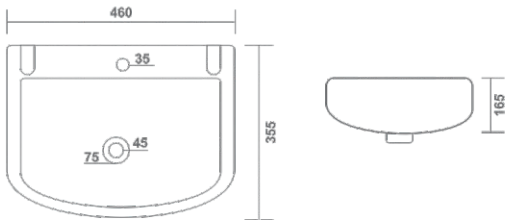

SCAMI
Wash Basin
L 13" x W 10" x H 4"

WASH BASIN

NICE
Wash Basin
L 18" x W 12" x H 5.5"

SQUARE LARA
Wash Basin
L 18" x W 12" x H 5.5"

VISTA - SQUARE
Wash Basin
L 18" x W 13" x H 5.5"

WASH BASIN

MINT
Wash Basin
L 18" x W 9" x H 5.5"

DOVEL- SQUARE
Wash Basin
L 18" x W 14" x H 6.5"

CERA
Wash Basin
L 18" x W 14" x H 5.5"

WASH BASIN

VIVA
Wash Basin
L 18" x W 14" x H 6"

PLAIN
Wash Basin
L 20" x W 16" x H 5.5"

REPOSE
Wash Basin
L 22" x W 16" x H 6"