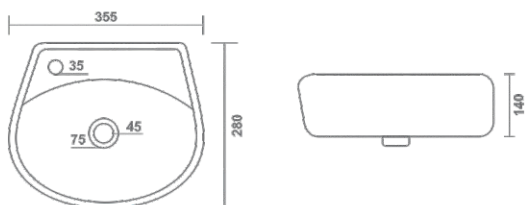

CORNER
Wash Basin
L 16" x W 16" x H 6"