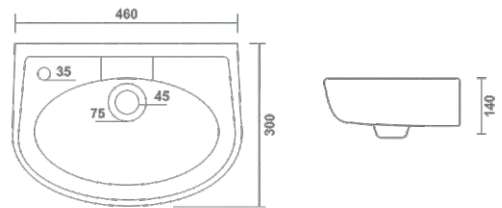

SQUARE LARA
Wash Basin
L 18" x W 12" x H 5.5"