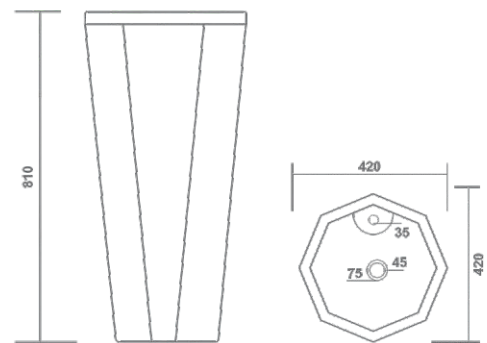

CERA SET
Wash Basin Pedestal
L 18" x W 14" x H 32.5"

ONE PIECE BASIN

400
One Piece Basin
L 17" x W 17" x H 34"

500
One Piece Basin
L 16" x W 16" x H 33"

ONE PIECE BASIN

700
One Piece Basin
L 16.5" x W 16.5" x H 32"

800
One Piece Basin
L 16.5" x W 13.5" x H 31.5"

ONE PIECE BASIN

1000
One Piece Basin
L 18" x W 14" x H 33.5"

1100
One Piece Basin
L 18" x W 15" x H 31"

ONE PIECE BASIN

1300
One Piece Basin
L 16" x W 16" x H 34"