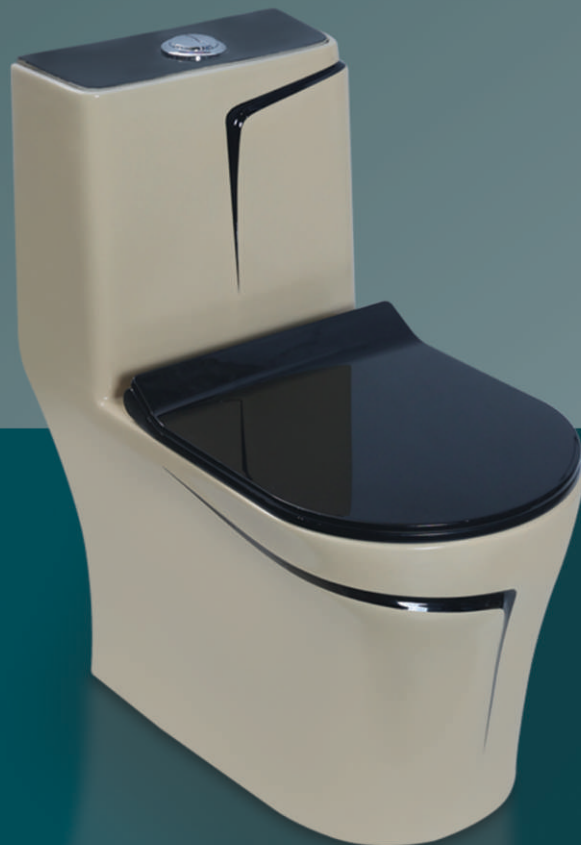

Modern Design

Crafted for Comfort,
Designed for Elegance

Durable

400 kg Weight Test
All wall hung WC pans and concealed cisterns can hold up to 400 kg.

Weight Test
All seats and covers are subjected to a weight test.

Open / Close Test
All seats and covers are subjected to an open / close test.

Stainless Steel Hinges
Seats and cover hinges are produced out of wear and water-resistant stainless steel.

Stainless Steel Connection Flexes
Connection flexes of wall hung WC pans are produced out of water-resistant and long-lasting stainless steel material.