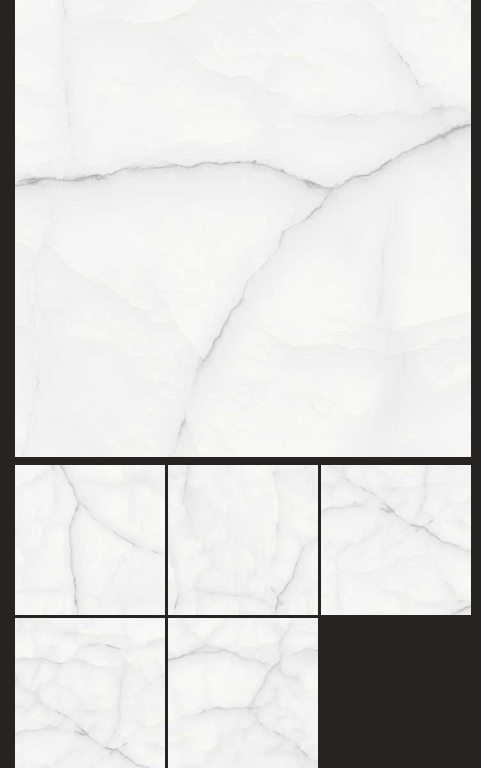

FINISH : POLISHED

SIZE :
600X600MM