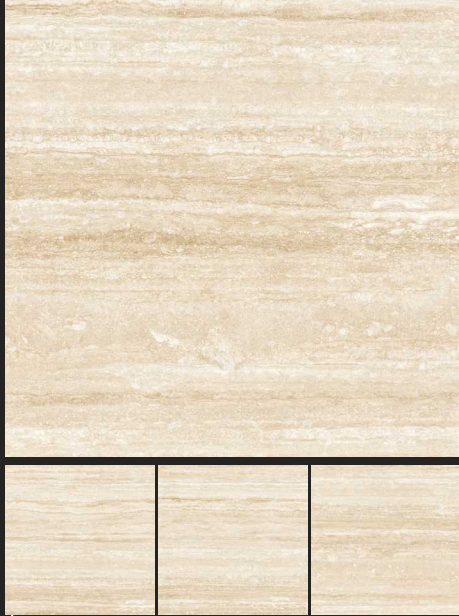

THASOS CREMA