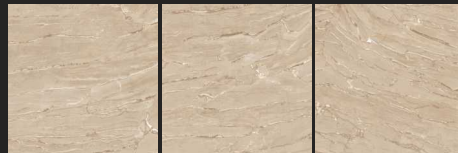

NEW

SOLAR BEIGE

NEW

FINISH : POLISHED

SIZE :
600X600MM

GLOSSY
COLLECTION