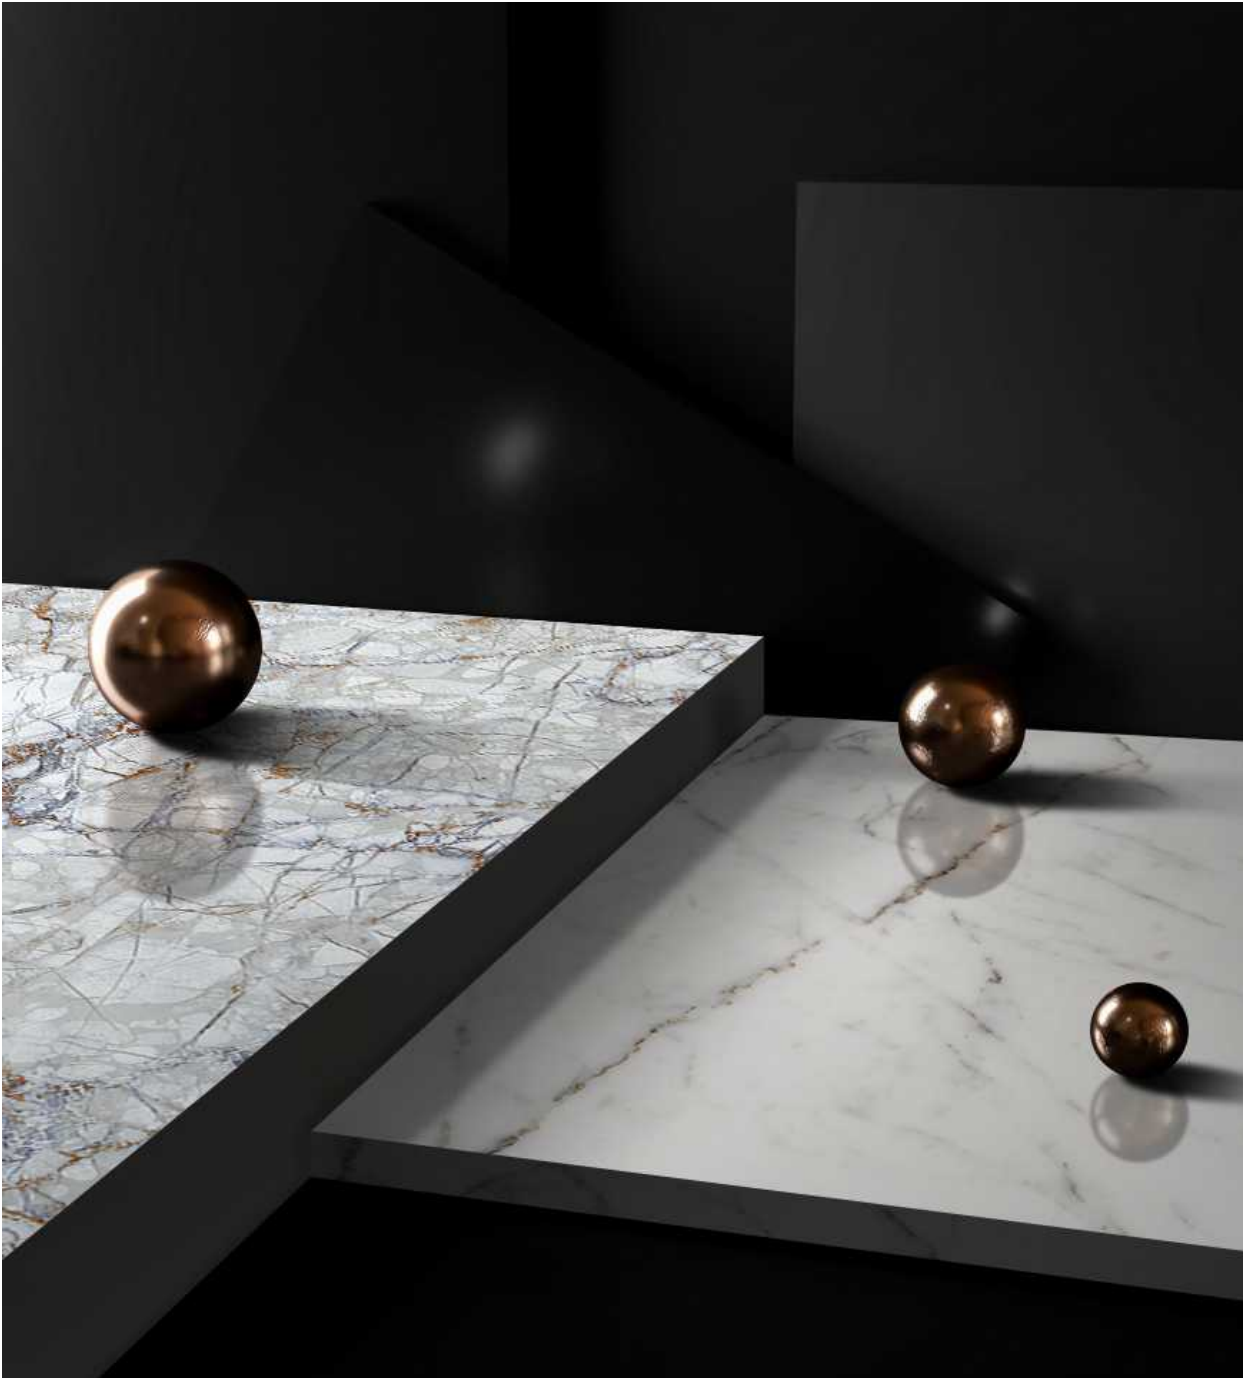

TECHNICAL SPACES

FEATURES

ACCRA CREMA

AEDEA STATUARIO

AKASHIYA GREY

AKRON STATUARIO

FINISH : POLISHED

SIZE :
600X600MM