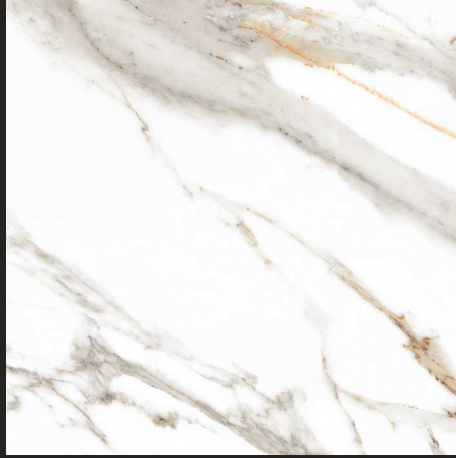

MIDAS DOVE

FINISH : POLISHED

SIZE :
600X600MM

MARFIL BIANCO

MARIOT GREY

MONK STATUARIO

FINISH : POLISHED

SIZE :
600X600MM