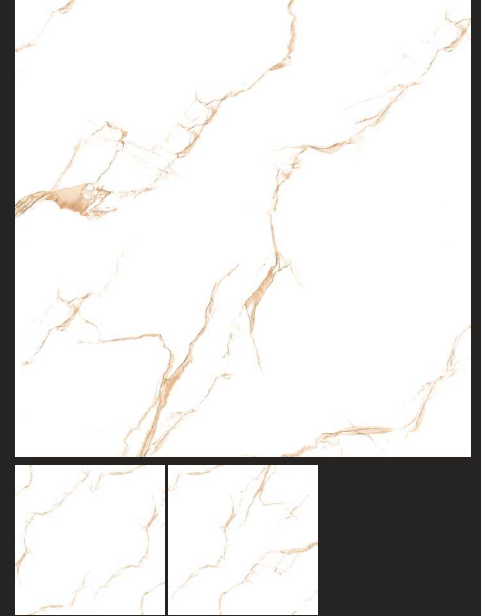

TRAVERTINO SILVER

TRAVETINO NATURAL

VECTOR MARBLE

VIBRANT BROWN

NEW

FINISH : POLISHED

SIZE :
600X600MM

GLOSSY
COLLECTION