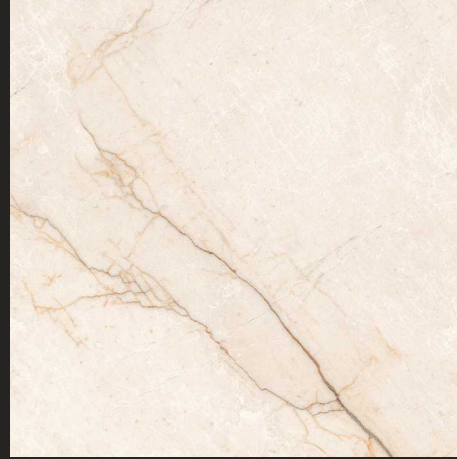

MORONI BROWN

MORONI WHITE

FINISH : POLISHED

SIZE :
600X600MM

MUSTARD ASH

MUSTARD BEIGE

NATROS BEIGE

NEW