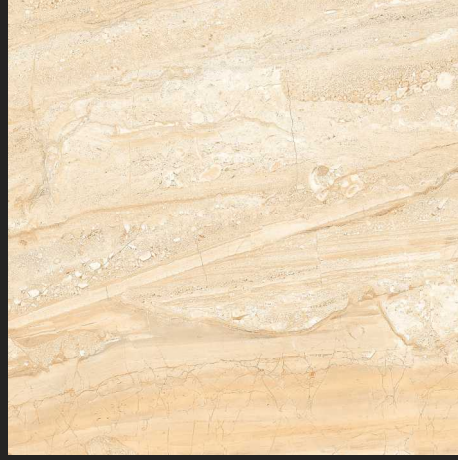

BOGOTA BROWN

NEW

BEIJING GREY

BEIJING BROWN

FINISH : POLISHED

SIZE :
600X600MM

BRILLIANT STATUARIO

BRONZE DYNA