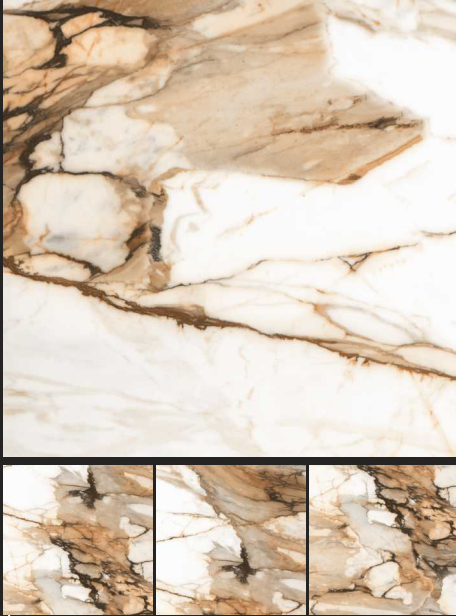

NEW

FINISH : POLISHED

SIZE :
600X600MM

GLOSSY
COLLECTION