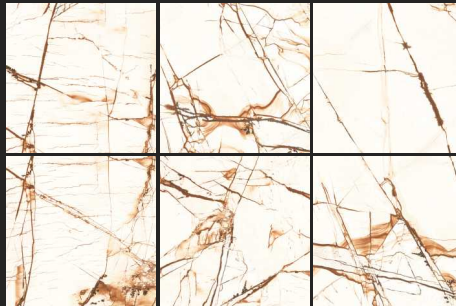

NEW

FINISH : POLISHED

SIZE :
600X600MM

GLOSSY
COLLECTION