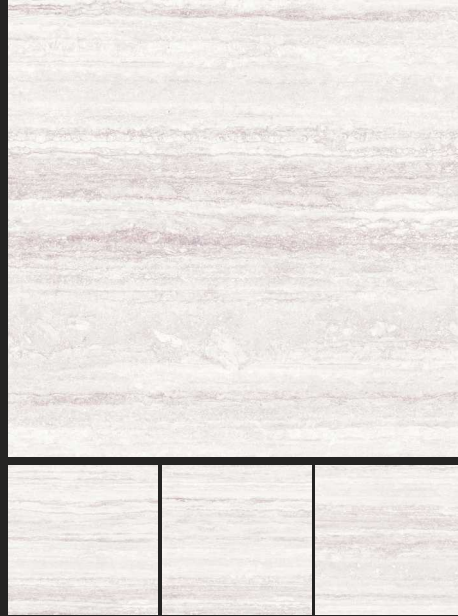

FINISH : POLISHED

SIZE :
600X600MM