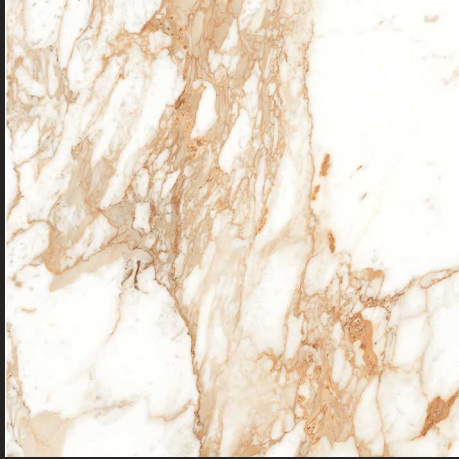

ANATOMY GREY

ANATOMY BEIGE

ANATOMY BROWN

AUSTIN BEIGE

FINISH : POLISHED

SIZE :
600X600MM

ARICA BROWN

NEW