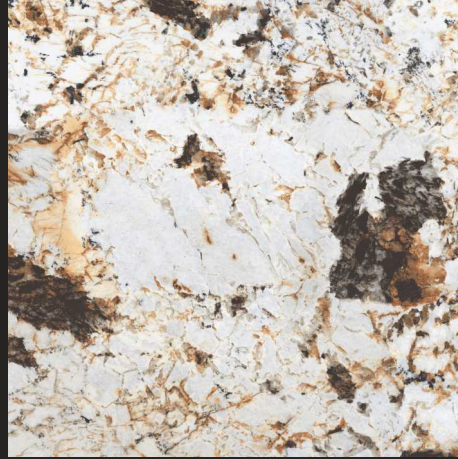

ARIZO BROWN