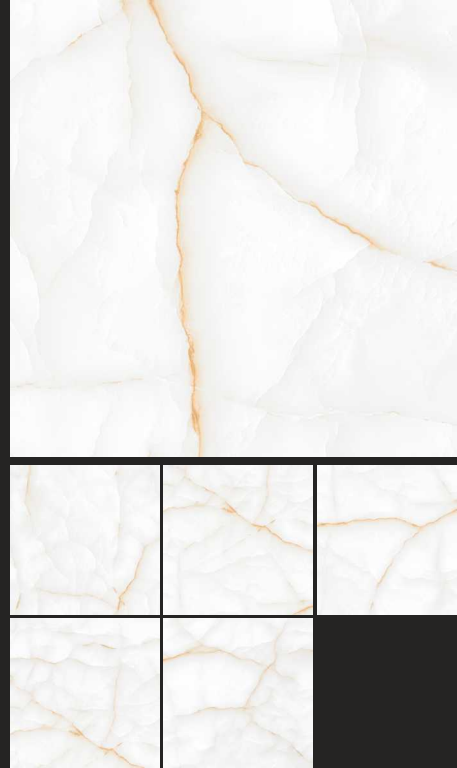

FINISH : POLISHED

SIZE :
600X600MM