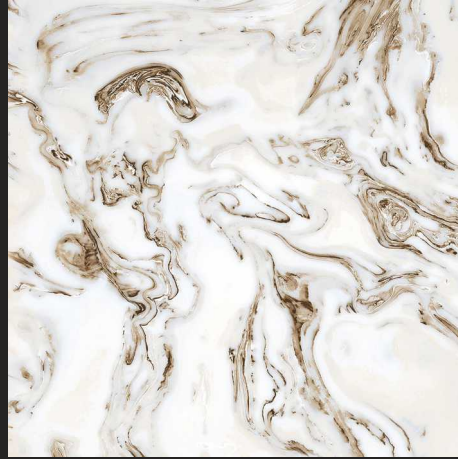

FINISH : POLISHED

SIZE :
600X600MM

GLOSSY
COLLECTION