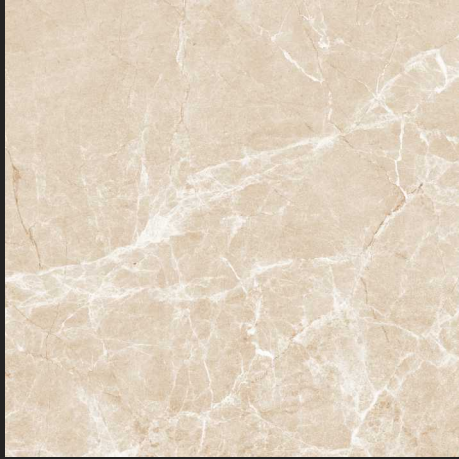

DOVE ONIX

FINISH : POLISHED

SIZE :
600X600MM

GLOSSY
COLLECTION

DUNA BEIGE

NEW

DUNA GRIS

NEW