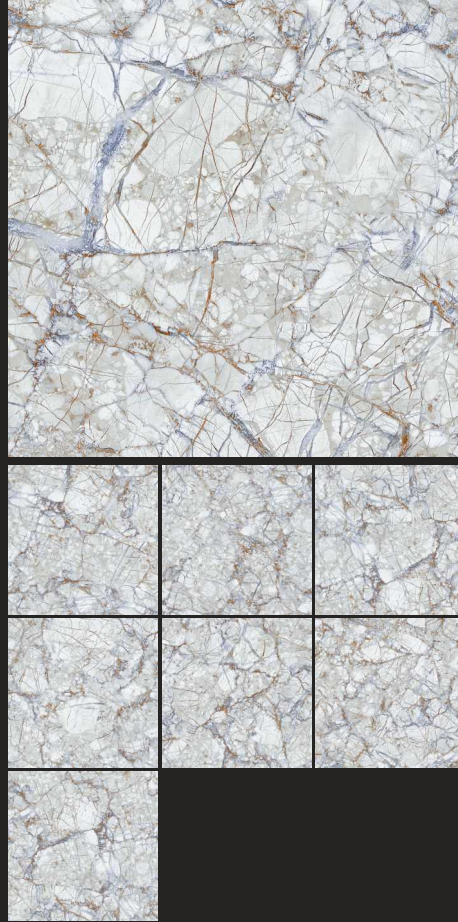

FINISH : POLISHED

SIZE :
600X600MM

GLOSSY
COLLECTION

ELECTRO BEIGE

ELECTRO GREY

FOREST STATUARIO

FINISH : POLISHED

SIZE :
600X600MM