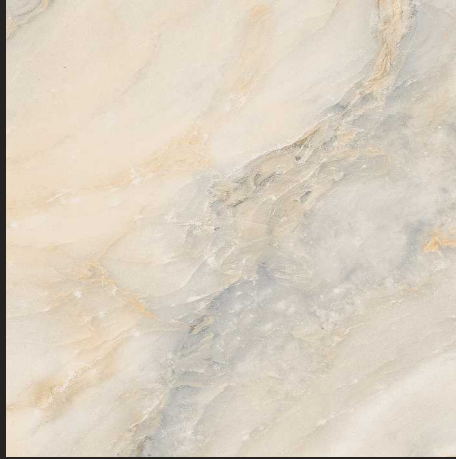

FINISH : POLISHED

SIZE :
600X600MM