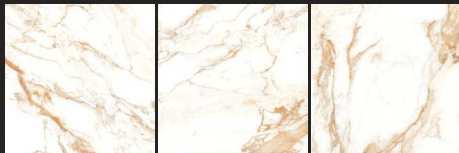

ANATOMY GREY

ANATOMY BEIGE

ANATOMY BROWN

AUSTIN BEIGE

FINISH : POLISHED

SIZE :
600X600MM

ARICA BROWN

NEW