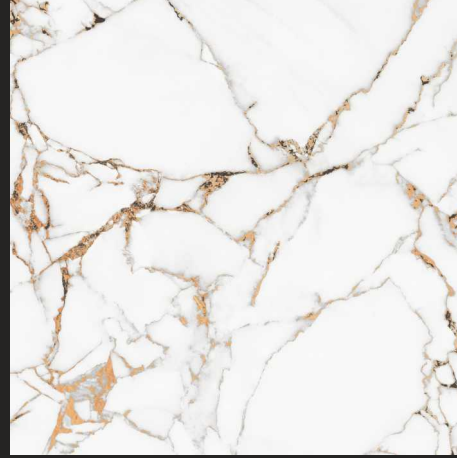

SOLAR BEIGE

NEW

FINISH : POLISHED

SIZE :
600X600MM

GLOSSY
COLLECTION

SONATA WHITE SPLIT

SEAGRASS BEIGE

SENDRA GOLD