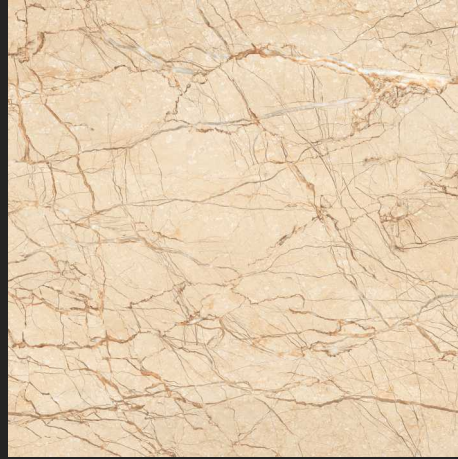

GABARO BROWN

NEW