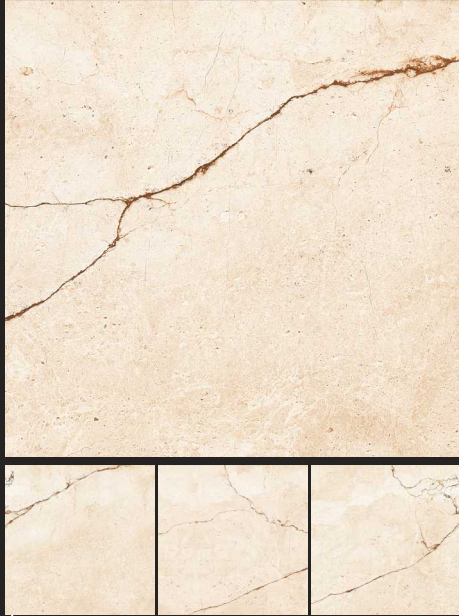

HANOI CREMA

FINISH : POLISHED

SIZE :
600X600MM

HARARE BEIGE

HARARE GREY

HONEY STATUARIO

FINISH : POLISHED

SIZE :
600X600MM