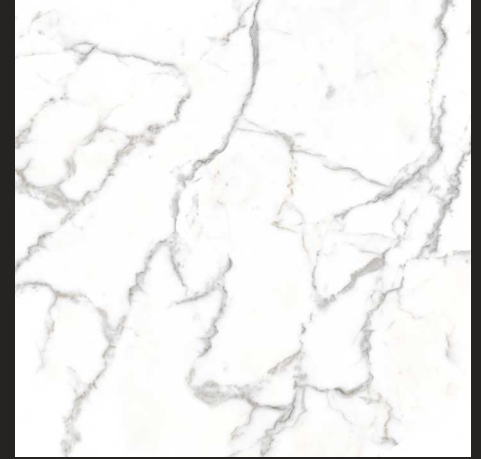

KRYPTON STATUARIO

FINISH : POLISHED

SIZE :
600X600MM

GLOSSY
COLLECTION