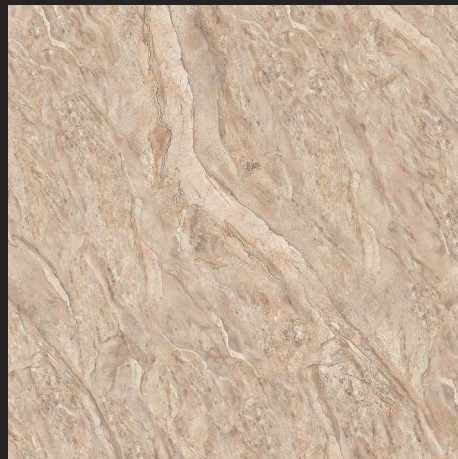

FINISH : POLISHED

SIZE :
600X600MM

GLOSSY
COLLECTION