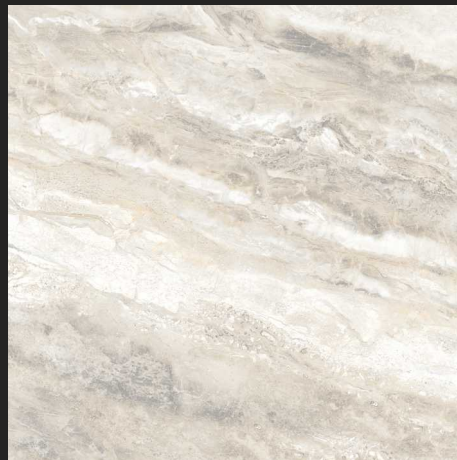

SHINE TRAVERTINE CHOCO

FINISH : POLISHED

SIZE :
600X600MM

GLOSSY
COLLECTION

STONE WOOD CREMA

STONE WOOD BROWN

TOSCO CREMA

TOSCO COFFEE