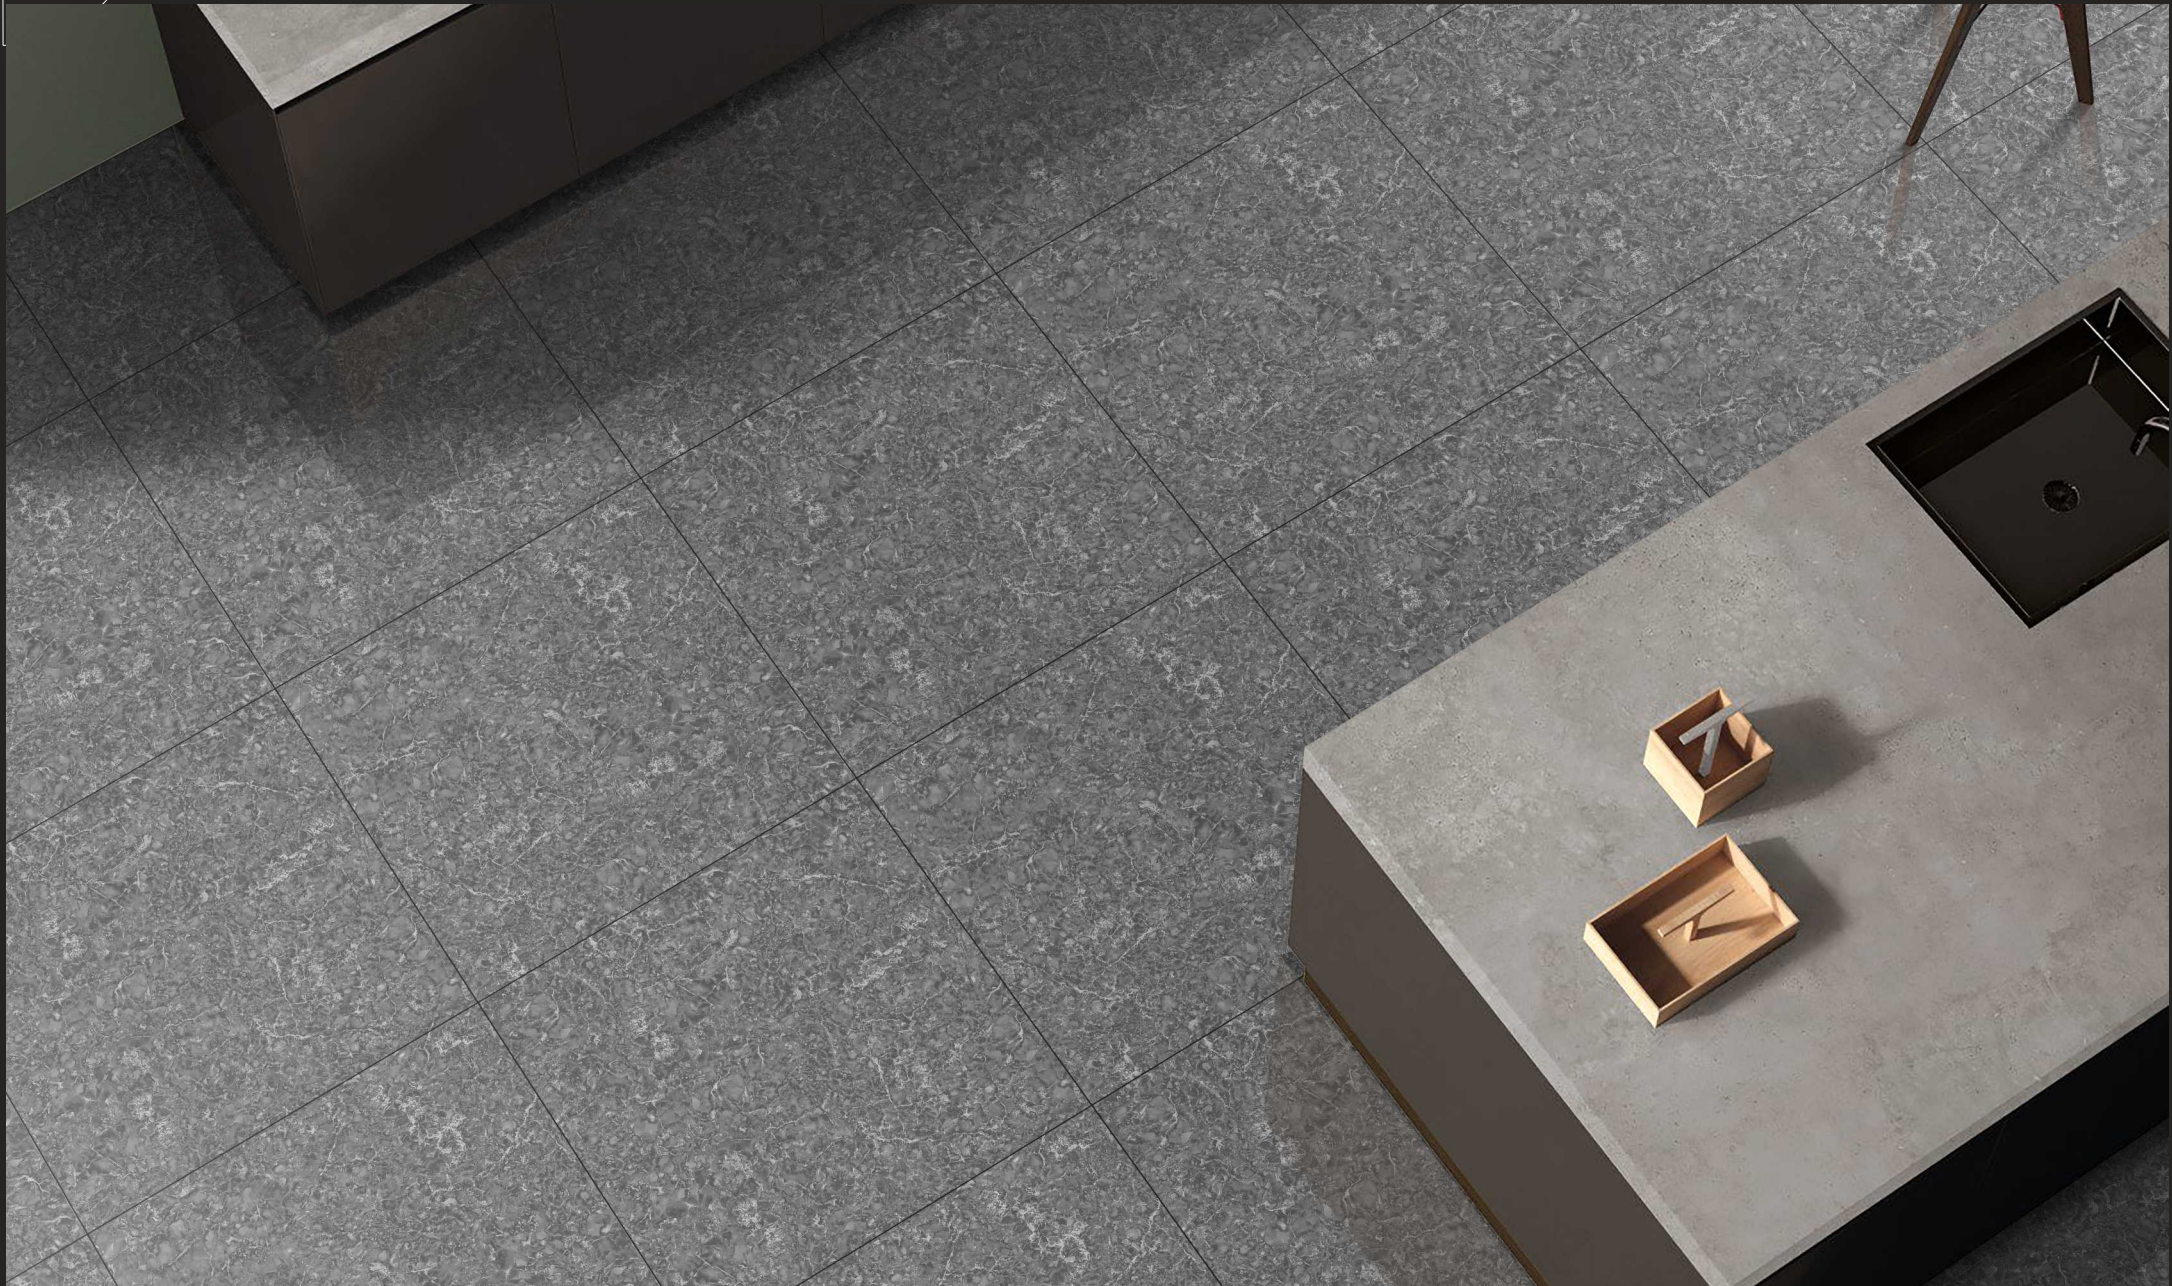

VETICAN BLACK

VETICAN CREMA

VETICAN GOLD

FINISH : POLISHED

SIZE :
600X600MM

GLOSSY
COLLECTION

ZESTY WOOD BIANCO

ZESTY WOOD GRIS