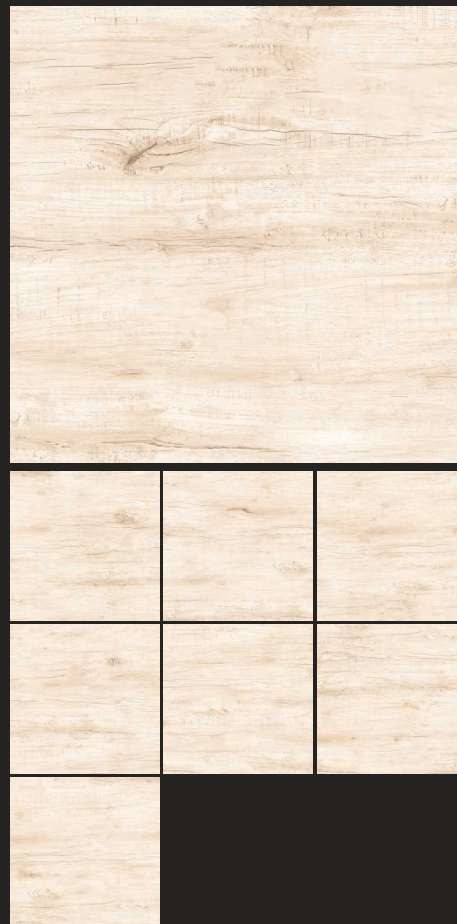

FINISH : POLISHED

SIZE :
600X600MM

GLOSSY
COLLECTION