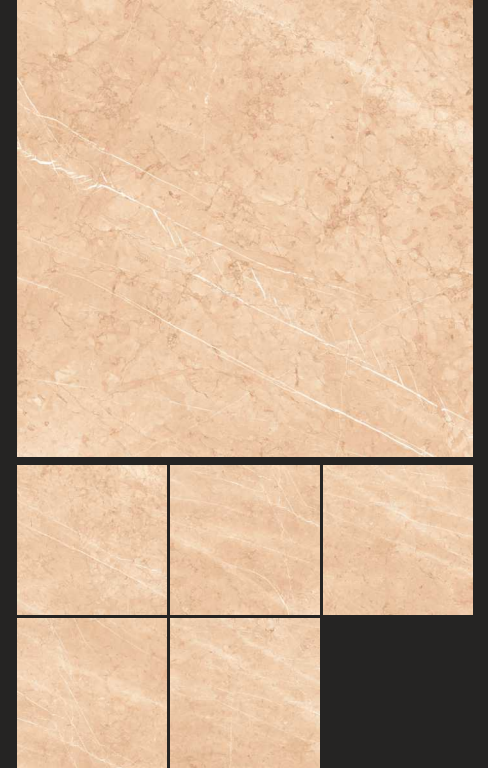

FINISH : POLISHED

SIZE :
600X600MM

GLOSSY
COLLECTION