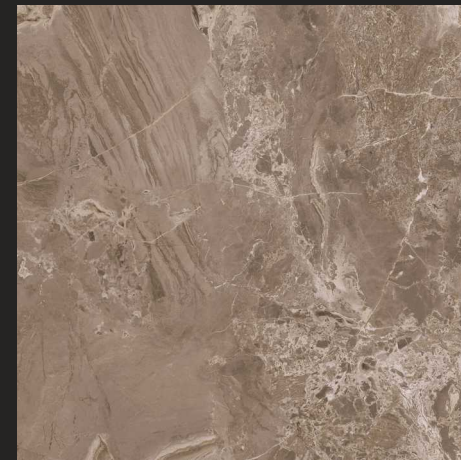

FINISH : POLISHED

SIZE :
600X600MM

GLOSSY
COLLECTION