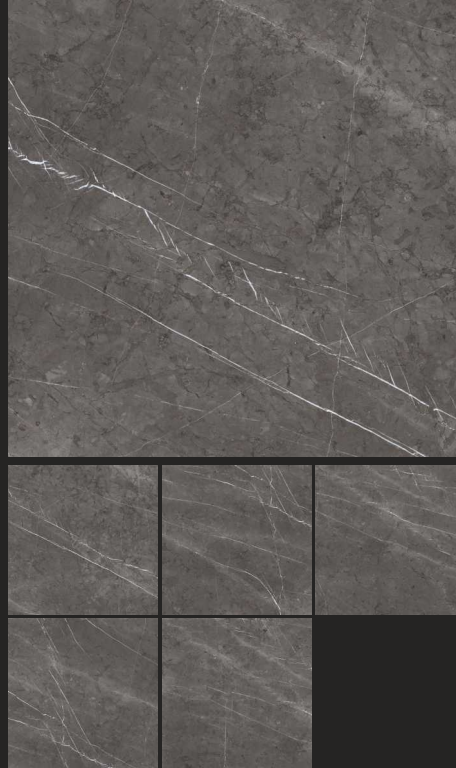

ARMANI WHITE

ARMANI GRAY

ARMANI SANDY

FINISH : POLISHED

SIZE :
600X600MM

GLOSSY
COLLECTION

ASTARDA BIANCO

ASTARDA NERO