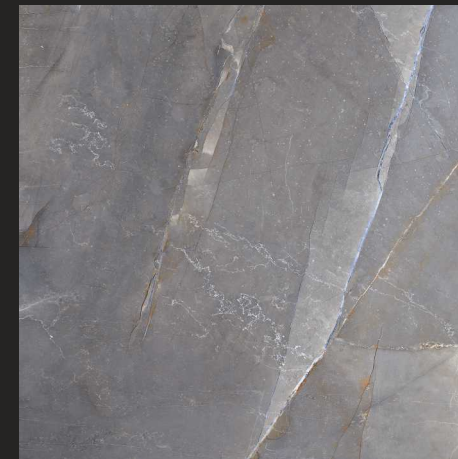

MONTANA GREY