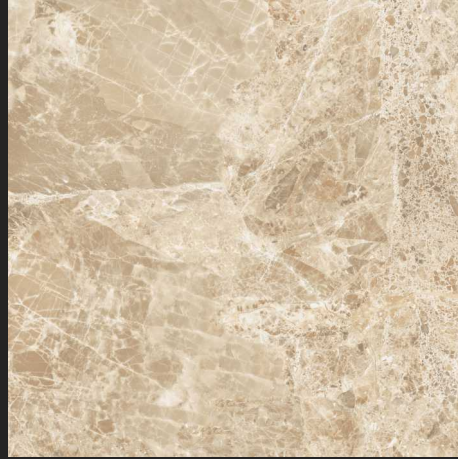

AKROS BROWN

NEW