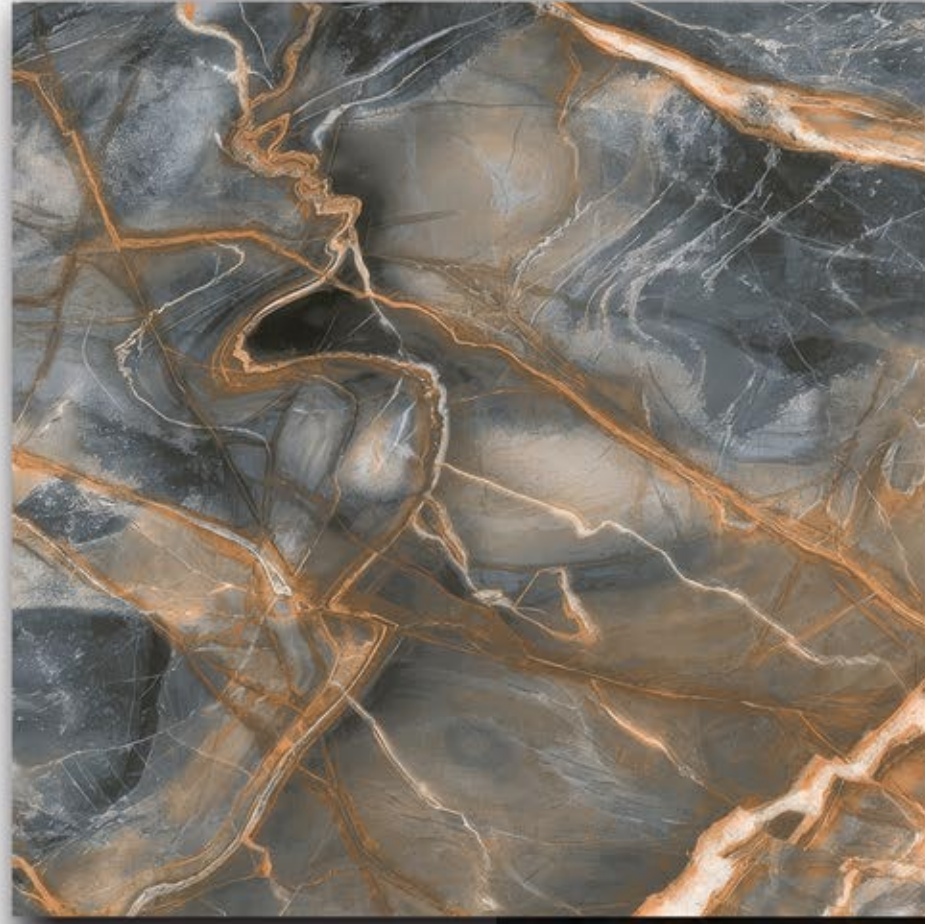

**DIGITAL  
PORCELAIN  
TILES**

**600X600mm**

**SP-01**

**Special Series  
Glossy / Matt Finish**

**SP-02**

**Special Series  
Glossy / Matt Finish**

**SP-03**

**Special Series  
Glossy/Matt Finish**

**SP-04**

**Special Series  
Glossy/Matt Finish**

**SP-05**

**Special Series  
Glossy/Matt Finish**

**SP-06**

**Special Series  
Glossy/Matt Finish**

**SP-07**

**Special Series  
Glossy/Matt Finish**

**SP-08**

**Special Series  
Glossy / Matt Finish**

**SP-09**

**Special Series  
Glossy/Matt Finish**

**SP-10**

**Special Series  
Glossy/Matt Finish**

**SP-11**

**Special Series  
Glossy/Matt Finish**