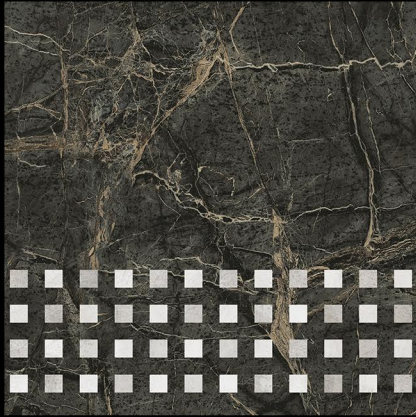

1329-R

1330-S

1330-R

1331-S

1331-R

30 x 30 cm
DIGITAL PARKING TILES

STEP RISER

1333-S