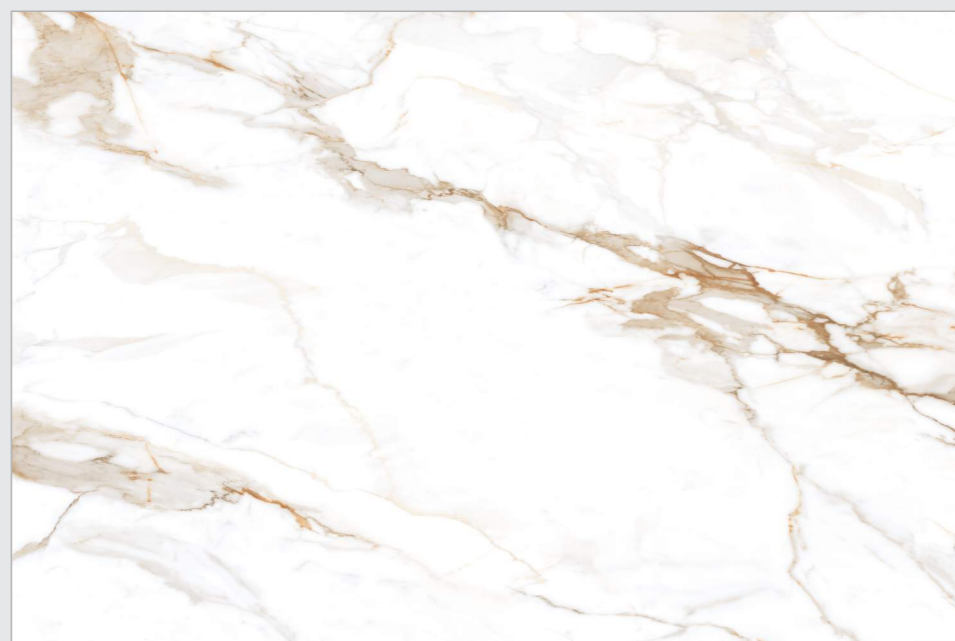

VANILLA CALACATTA

1200x
1800mm **GLOSSY**
SURFACE

BODY
COLOR
WHITE

THICKNESS
15MM

[BACK TO INDEX](#)

Faces

3

PREVIEW // VANILLA CALACATTA

STONE
SURFACES