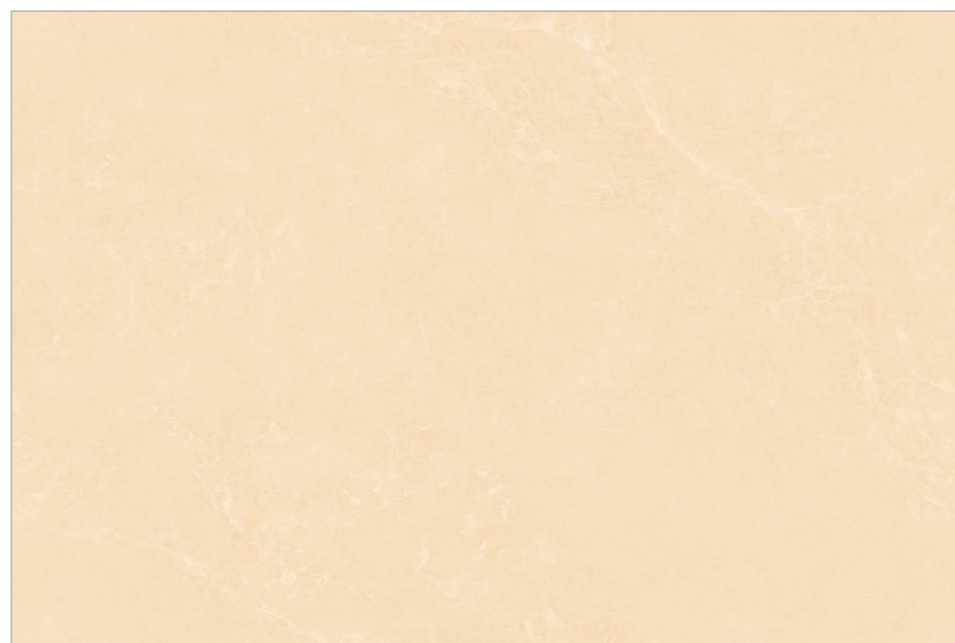

DESERT TUNDRA
ENDLESS

1200x
1800mm GLOSSY
SURFACE

BODY
COLOR
IVORY

THICKNESS
15MM

BACK TO INDEX

Faces

4

PREVIEW // DESERT TUNDRA ENDLESS