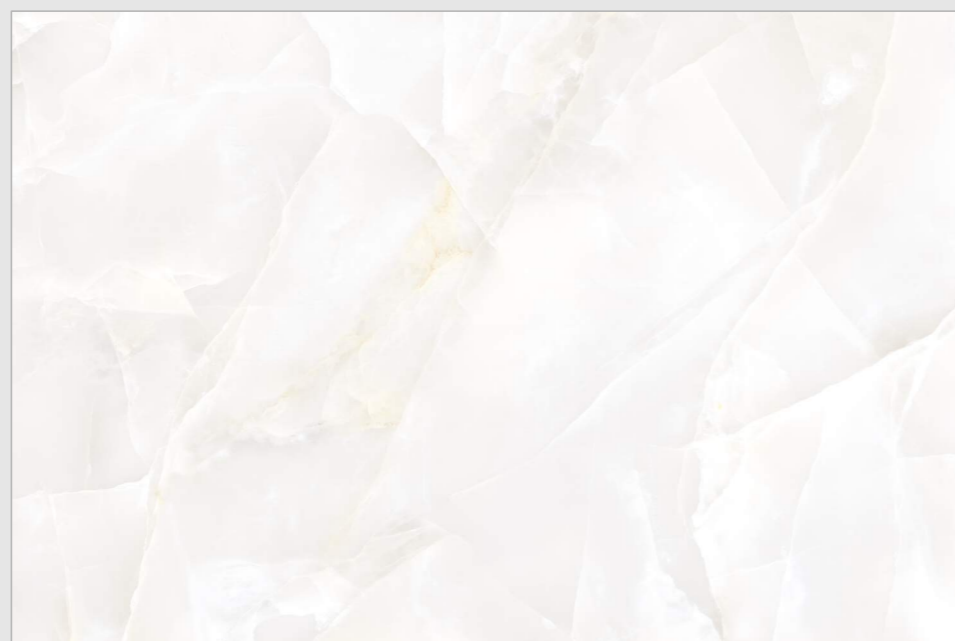

VANILLA ICELAND

1200x
1800mm **GLOSSY**
SURFACE

BODY
COLOR
WHITE

THICKNESS
15MM

[BACK TO INDEX](#)

Faces

4

STONE
SURFACES