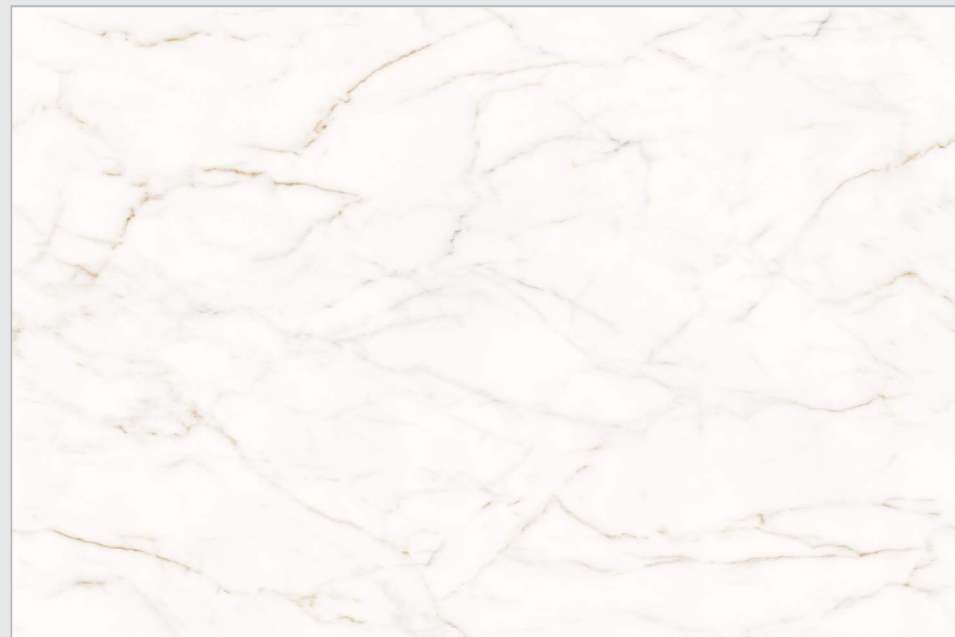

THICKNESS
15MM

 BACK TO INDEX

Faces

3

PREVIEW // VANILLA PEARL ENDLESS

STONE
SURFACES

The background of the entire page is a detailed, close-up view of a marble tile. The pattern consists of intricate, flowing veins of light beige and cream color, interspersed with darker, golden-brown and tan streaks. The overall appearance is that of a natural, high-quality stone surface.