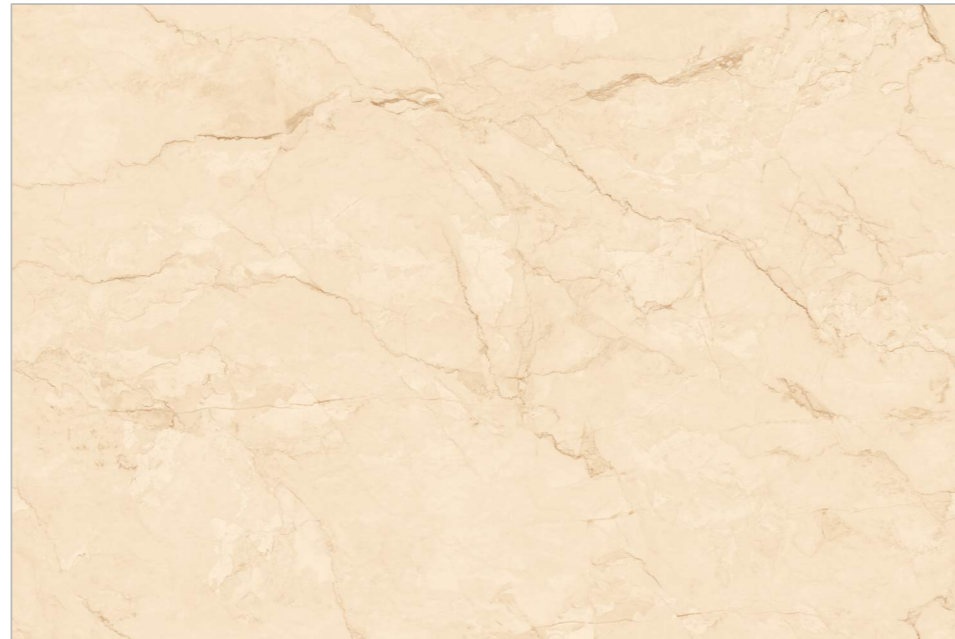

**DESERT CAMOUFLAGE
ENDLESS**

1200x
1800mm **GLOSSY
SURFACE**

**BODY
COLOR
IVORY**

THICKNESS
15MM

[BACK TO INDEX](#)

Faces