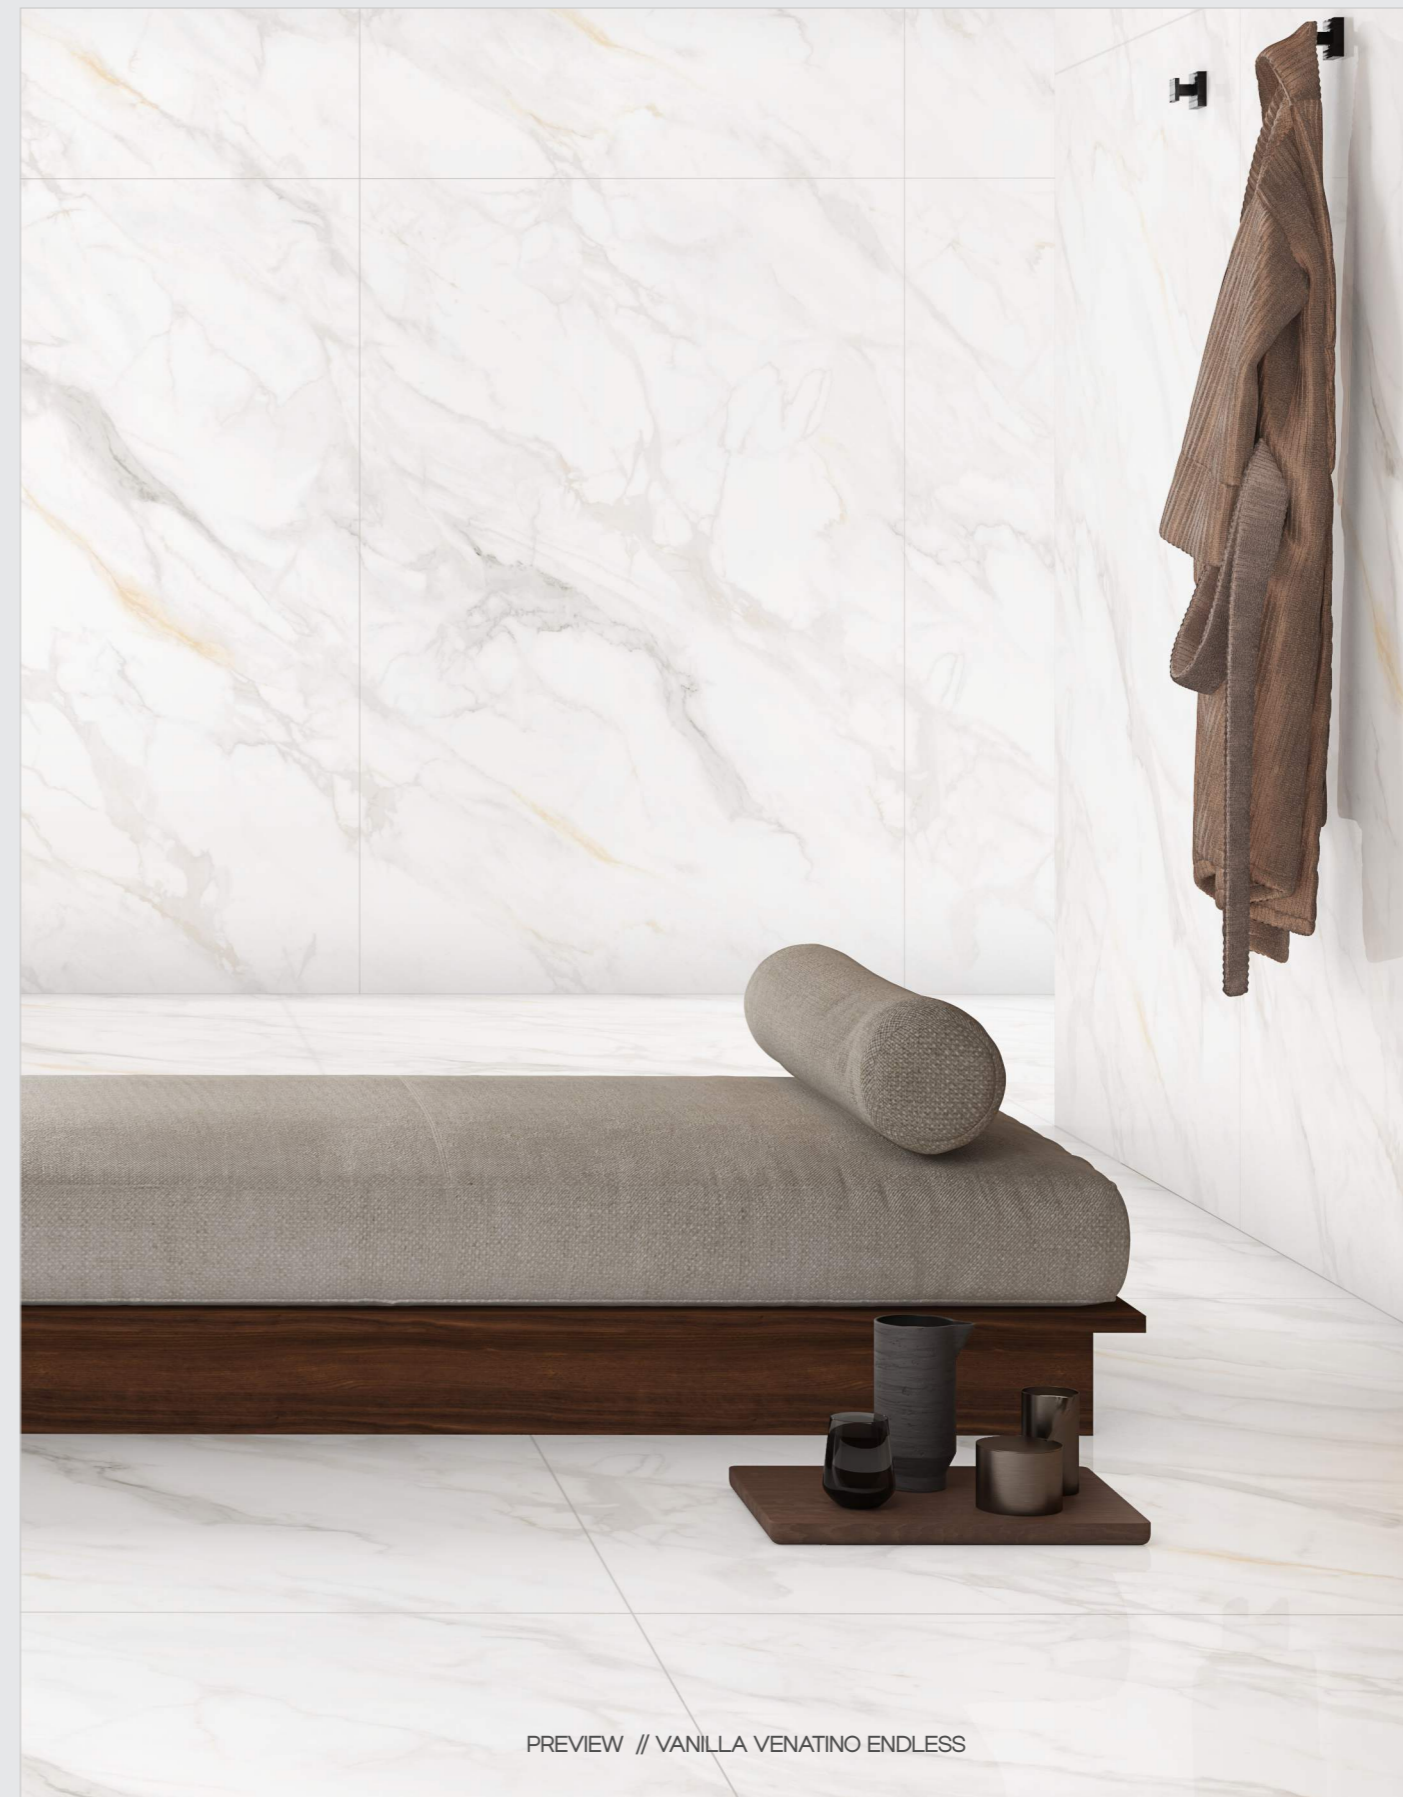

BODY
COLOR
WHITE

THICKNESS
15MM

 [BACK TO INDEX](#)

Faces

3

PREVIEW // VANILLA VENATINO ENDLESS

STONE
SURFACES

The background of the entire page is a repeating pattern of a light-colored marble tile with intricate, flowing veins of a golden-brown or tan color. The veins vary in thickness and direction, creating a natural, organic look. The overall tone is bright and clean, with the white of the marble body contrasting with the darker veins.