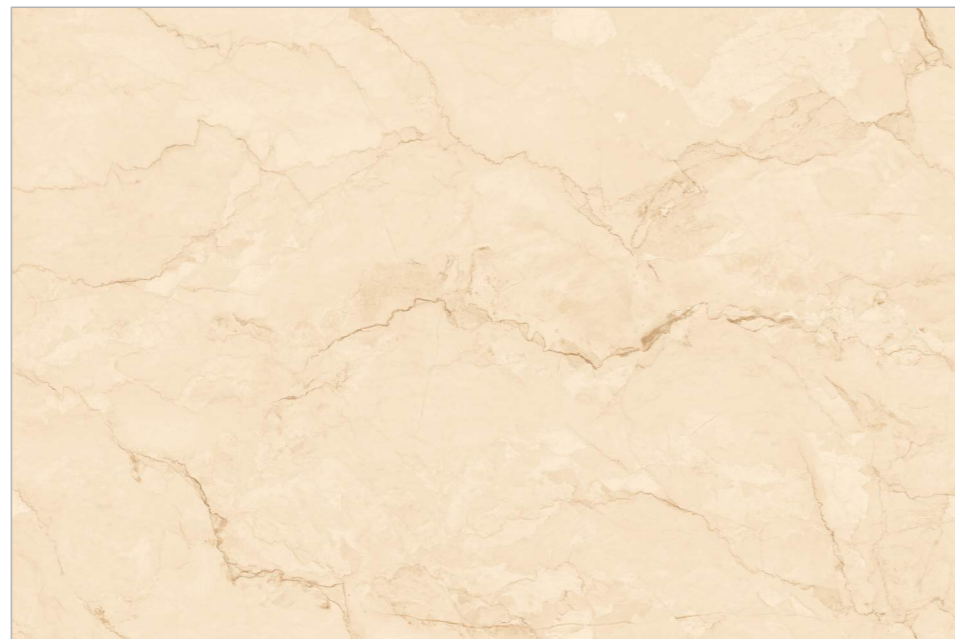

**DESERT CAMOUFLAGE
ENDLESS**

1200x
1800mm **GLOSSY
SURFACE**

**BODY
COLOR
IVORY**

THICKNESS
15MM

[BACK TO INDEX](#)

Faces