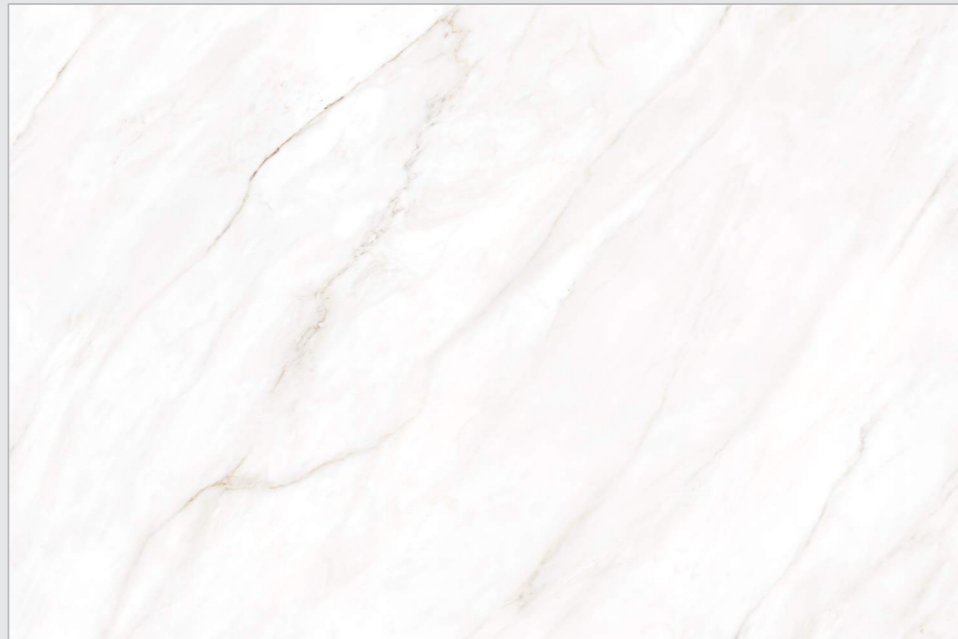

**VANILLA ELITE
ENDLESS**

1200x
1800mm **GLOSSY
SURFACE**

**BODY
COLOR
WHITE**

THICKNESS
15MM

[BACK TO INDEX](#)

Faces

3

PREVIEW // VANILLA ELITE ENDLESS

STONE
SURFACES