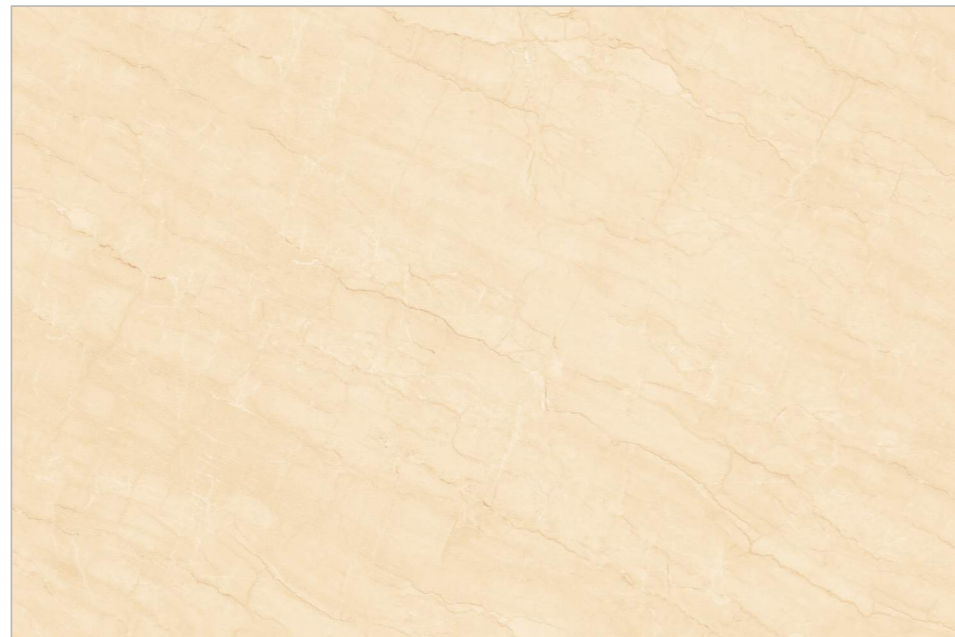

DESERT IMPERIALE
ENDLESS

1200x
1800mm **GLOSSY**
SURFACE

BODY
COLOR
IVORY

THICKNESS
15MM

[BACK TO INDEX](#)

Faces

3

PREVIEW // DESERT IMPERIALE ENDLESS

STONE
SURFACES