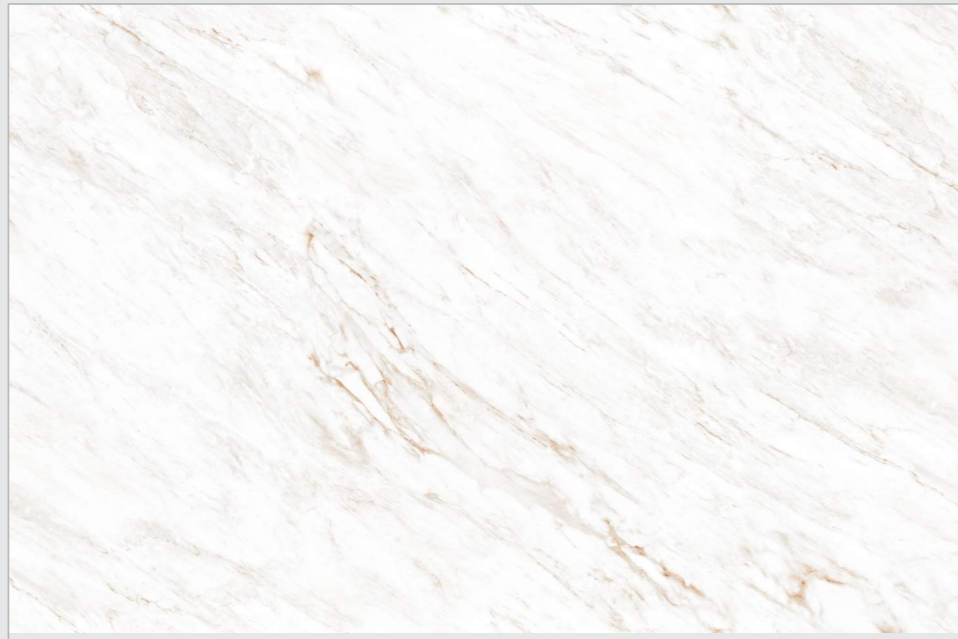

VANILLA NATURAL

1200x1800mm **GLOSSY SURFACE**

BODY COLOR
WHITE

THICKNESS
15MM

[BACK TO INDEX](#)

Faces
3