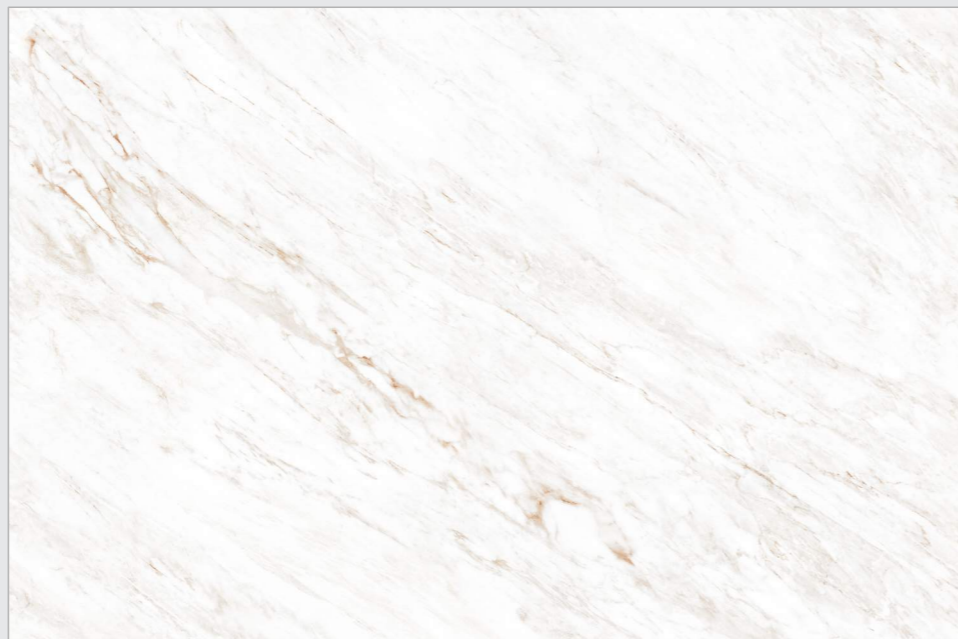

 [BACK TO INDEX](#)

Faces
3

The background of the entire page is a detailed, high-resolution image of a marble tile. The marble has a light cream or off-white base color, with intricate, flowing veins in shades of light beige, tan, and soft brown. The veins vary in thickness and direction, creating a natural, organic pattern. The overall appearance is clean, elegant, and sophisticated.