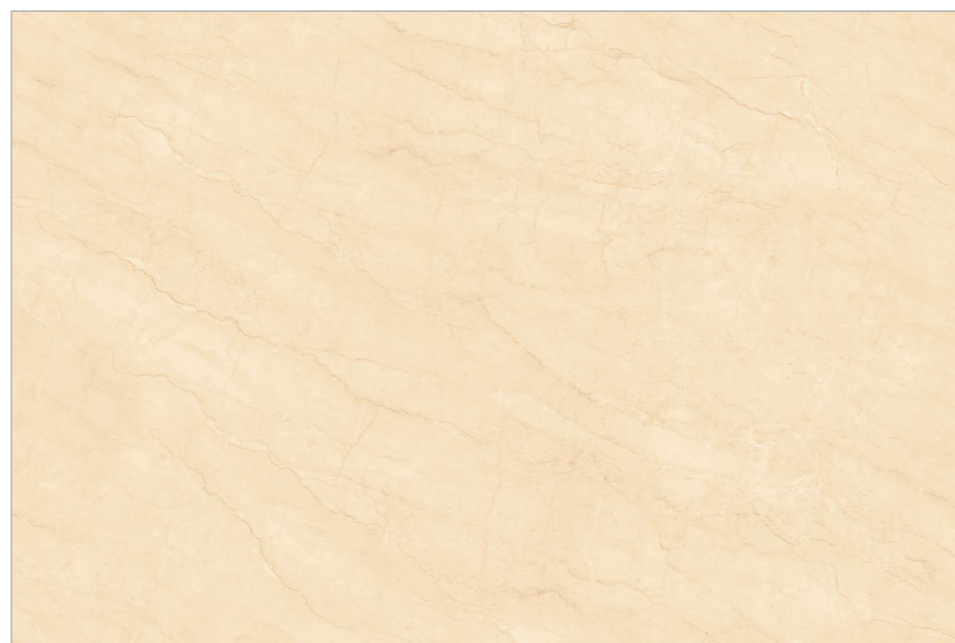

DESERT IMPERIALE
ENDLESS

1200x
1800mm **GLOSSY**
SURFACE

BODY
COLOR
IVORY

THICKNESS
15MM

[BACK TO INDEX](#)

Faces

3

PREVIEW // DESERT IMPERIALE ENDLESS

STONE
SURFACES