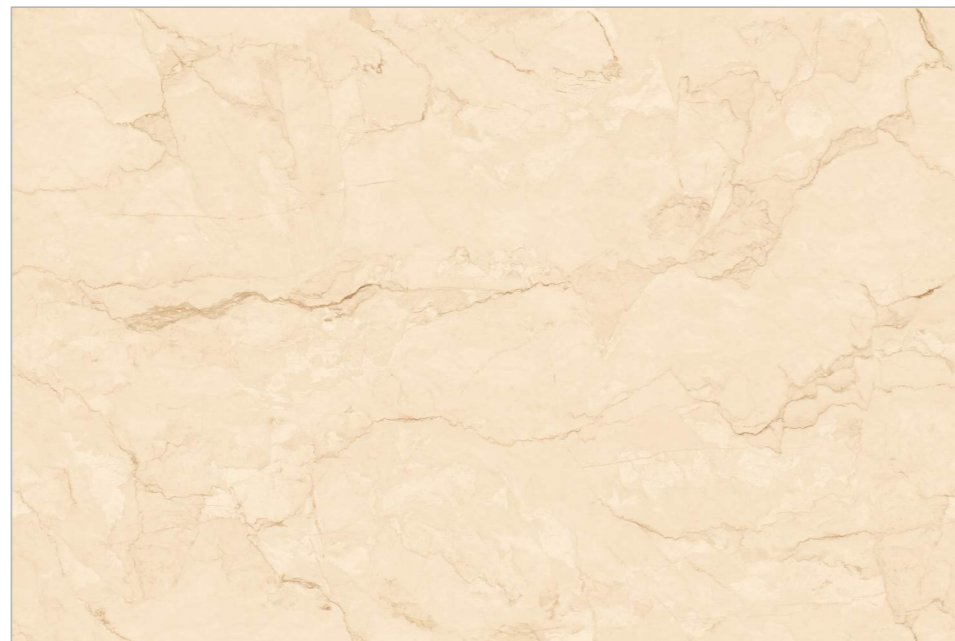

**DESERT CAMOUFLAGE
ENDLESS**

1200x
1800mm **GLOSSY
SURFACE**

**BODY
COLOR
IVORY**

THICKNESS
15MM

[BACK TO INDEX](#)

Faces