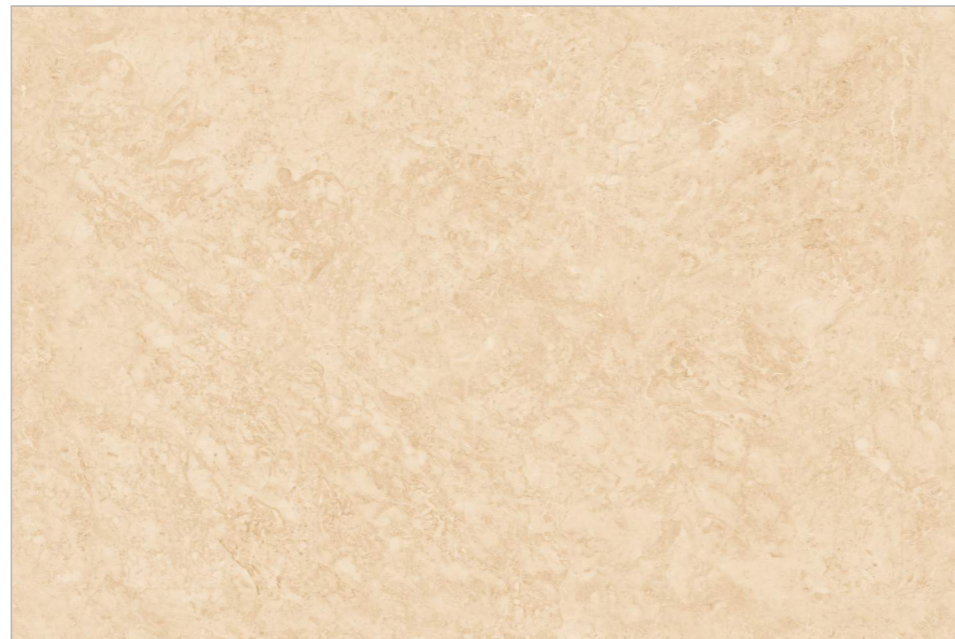

DESERT CLOUDY
ENDLESS

1200x
1800mm **GLOSSY**
SURFACE

BODY
COLOR
IVORY

THICKNESS
15MM

[BACK TO INDEX](#)

Faces

4

PREVIEW // DESERT CLOUDY ENDLESS

STONE
SURFACES