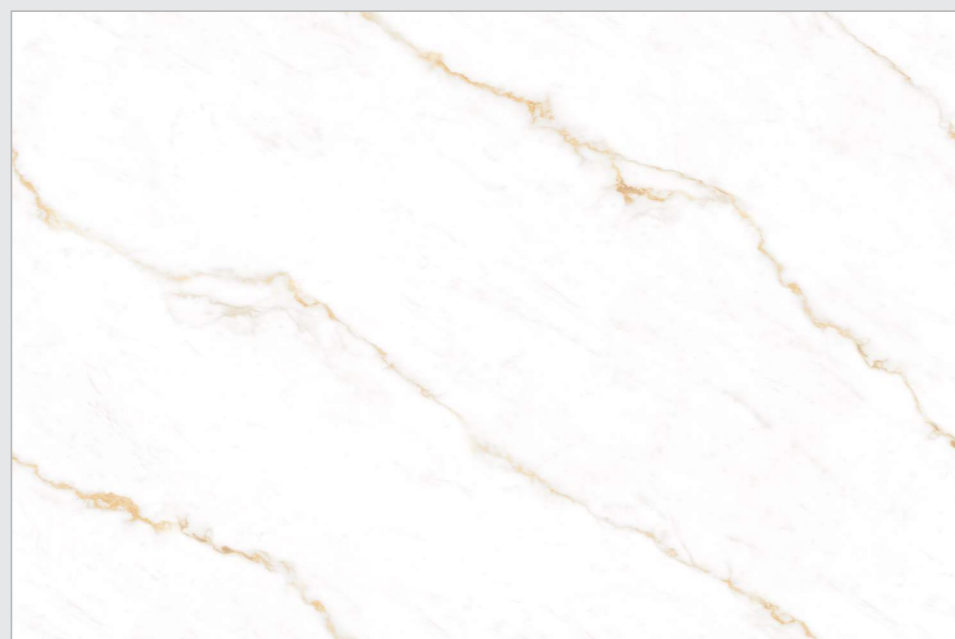

 [BACK TO INDEX](#)

Faces

3

PREVIEW // VANILLA LINCOLN ENDLESS

STONE
SURFACES

The background of the entire page is a detailed, close-up view of a marbled tile. The pattern consists of organic, flowing veins in shades of light beige, cream, and off-white, set against a slightly darker, warm beige base. The veins vary in thickness and direction, creating a complex, natural-looking texture. The overall effect is one of softness and elegance.