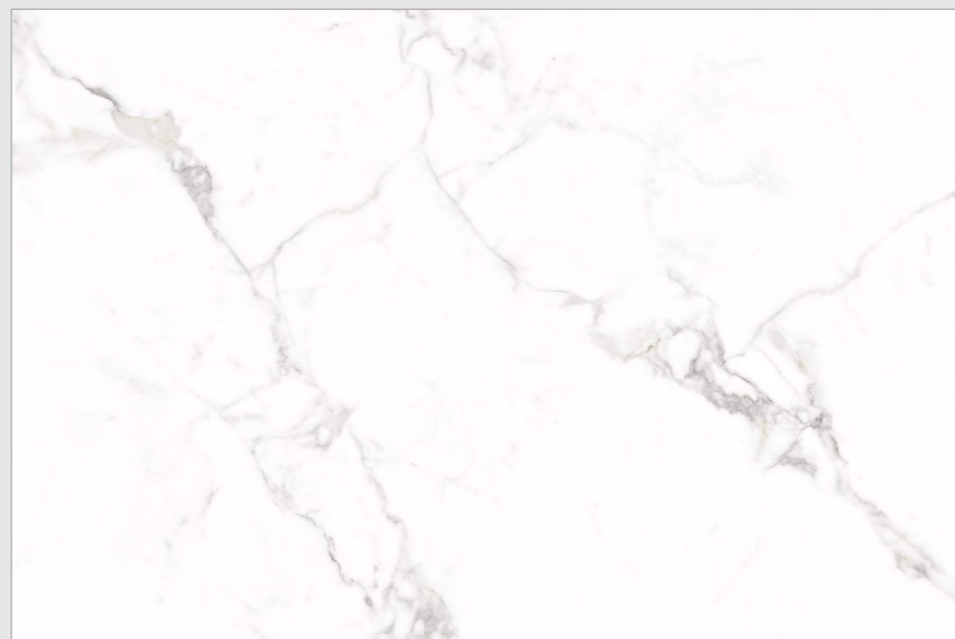

VANILLA CARRASTONE
ENDLESS

1200x
1800mm **GLOSSY**
SURFACE

BODY
COLOR
WHITE

THICKNESS
15MM

[BACK TO INDEX](#)

Faces

3