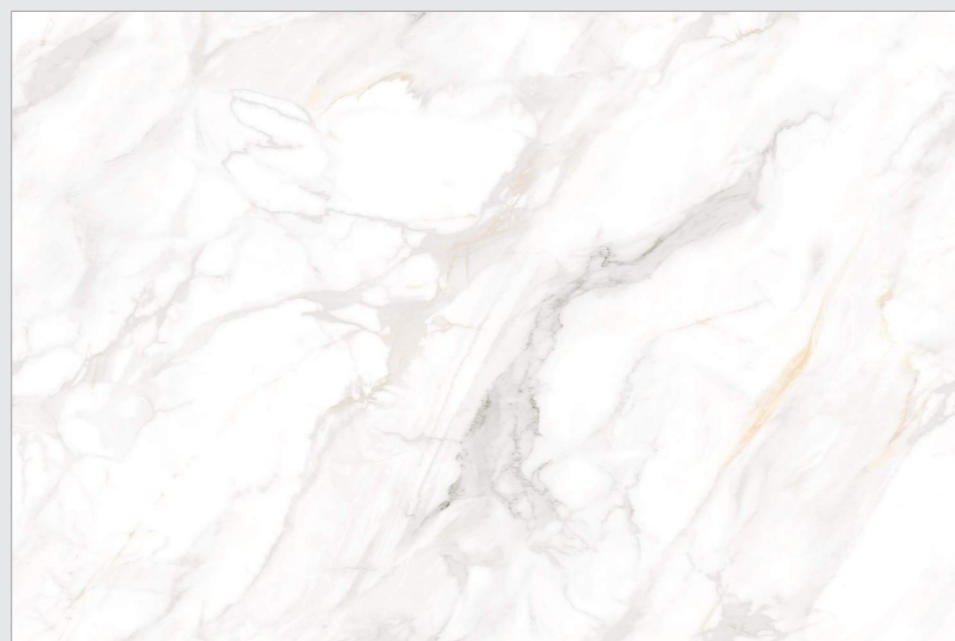

BODY
COLOR
WHITE

THICKNESS
15MM

 [BACK TO INDEX](#)

Faces

3

PREVIEW // VANILLA VENATINO ENDLESS

STONE
SURFACES

The background of the entire page is a repeating pattern of a light-colored marble tile with intricate, flowing veins of a golden-brown or tan color. The veins vary in thickness and direction, creating a natural, organic look. The overall tone is bright and clean, with the white of the marble body contrasting with the darker veins.