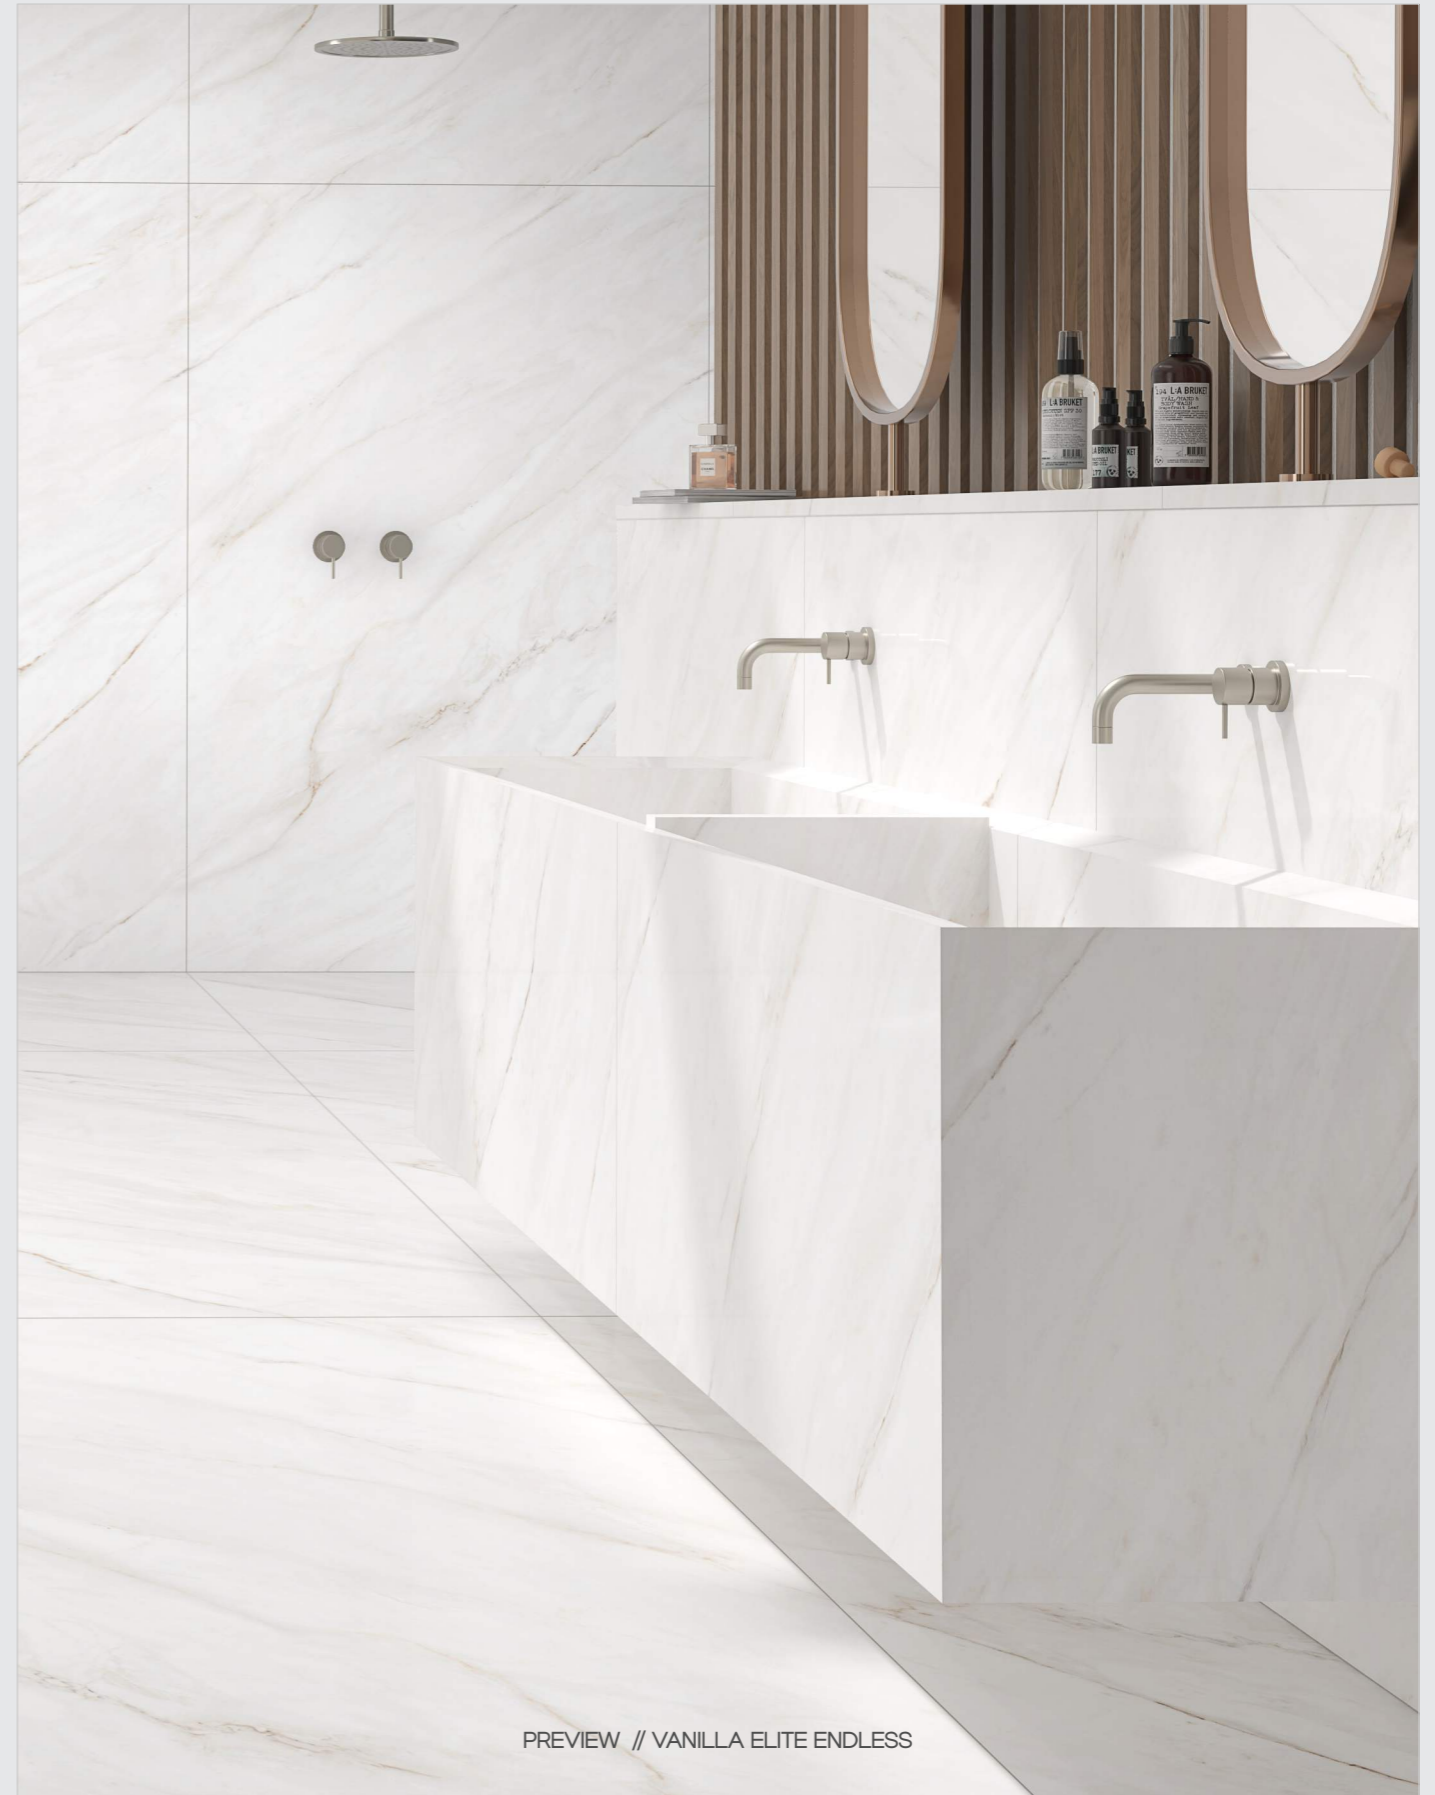

STONE
SURFACES

The background of the entire page is a high-resolution image of a marble tile. The marble has a light cream or off-white base color, with intricate, flowing veins in shades of light beige, tan, and soft brown. The veins vary in thickness and direction, creating a natural, organic pattern. The overall appearance is clean, bright, and elegant.

THICKNESS
15MM

 [BACK TO INDEX](#)

Faces

3

PREVIEW // VANILLA ELITE ENDLESS

STONE
SURFACES

The background of the entire page is a detailed, high-resolution image of a marbled tile. The pattern consists of intricate, flowing veins in shades of light beige, cream, and off-white, set against a slightly darker, warm-toned base. The veins vary in thickness and direction, creating a natural, organic look. The overall effect is one of elegance and sophisticated texture.