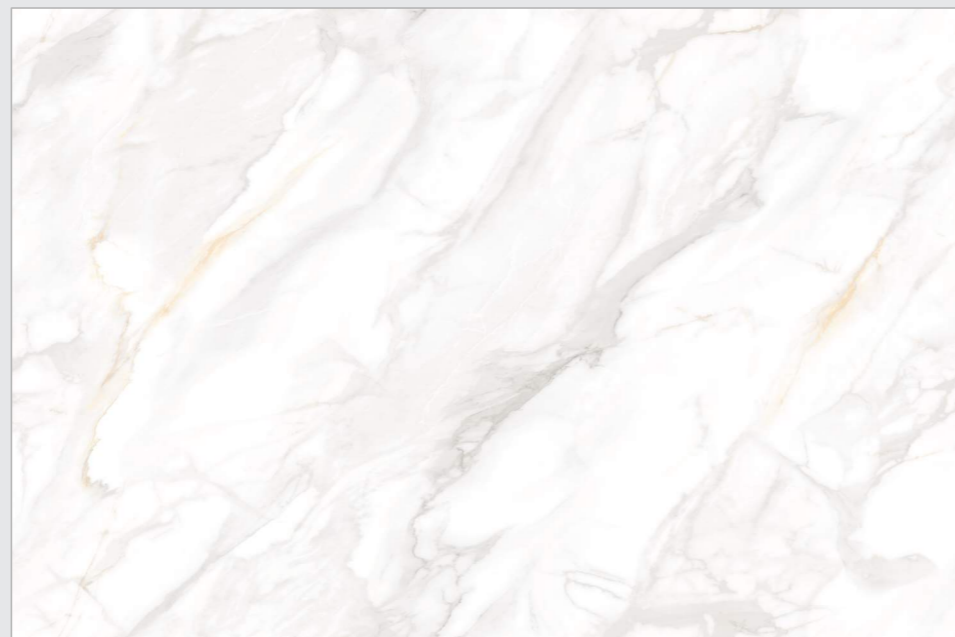

BODY
COLOR
WHITE

THICKNESS
15MM

 [BACK TO INDEX](#)

Faces

3

PREVIEW // VANILLA VENATINO ENDLESS

STONE
SURFACES

The background of the entire page is a repeating pattern of a light-colored marble tile with intricate, flowing veins of a golden-brown or tan color. The veins vary in thickness and direction, creating a natural, organic look. The overall tone is bright and clean, with the white of the marble body contrasting with the darker veins.