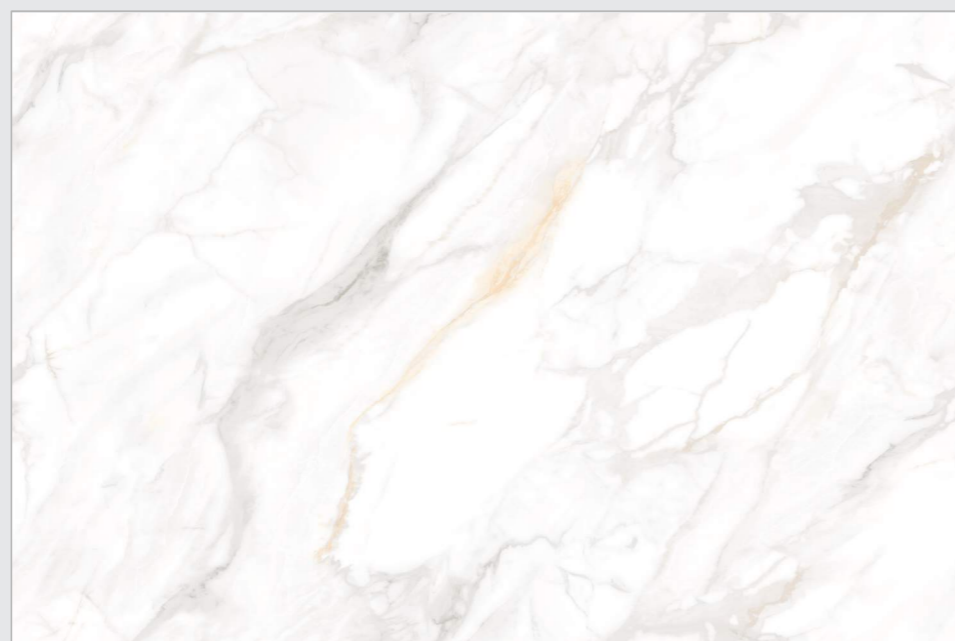

BODY
COLOR
WHITE

THICKNESS
15MM

 [BACK TO INDEX](#)

Faces

3

PREVIEW // VANILLA VENATINO ENDLESS

STONE
SURFACES

The background of the entire page is a repeating pattern of a light-colored marble tile with intricate, flowing veins of a golden-brown or tan color. The veins vary in thickness and direction, creating a natural, organic look. The overall tone is bright and clean, with the white of the marble body contrasting with the darker veins.

STONE
SURFACES

The background of the entire page is a high-resolution image of a marble tile. The marble has a light cream or off-white base color, with intricate, flowing veins in shades of light beige, tan, and soft brown. The veins vary in thickness and direction, creating a natural, organic pattern. The overall appearance is clean, bright, and elegant.