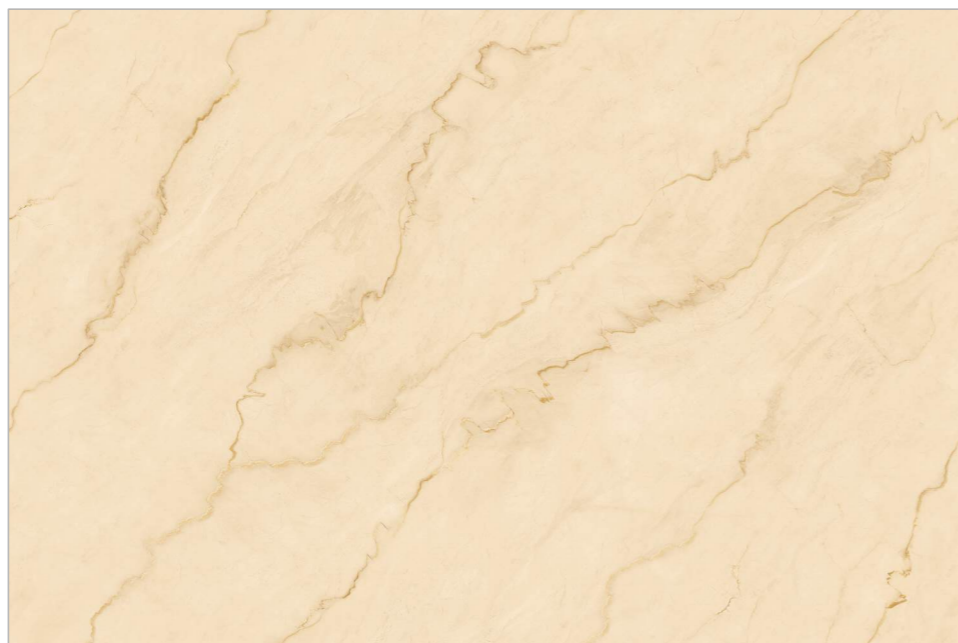

**DESERT VENETO
ENDLESS**

1200x
1800mm **GLOSSY
SURFACE**

**BODY
COLOR
IVORY**

THICKNESS
15MM

[BACK TO INDEX](#)

Faces

PREVIEW // DESERT VENETO ENDLESS

STONE
SURFACES