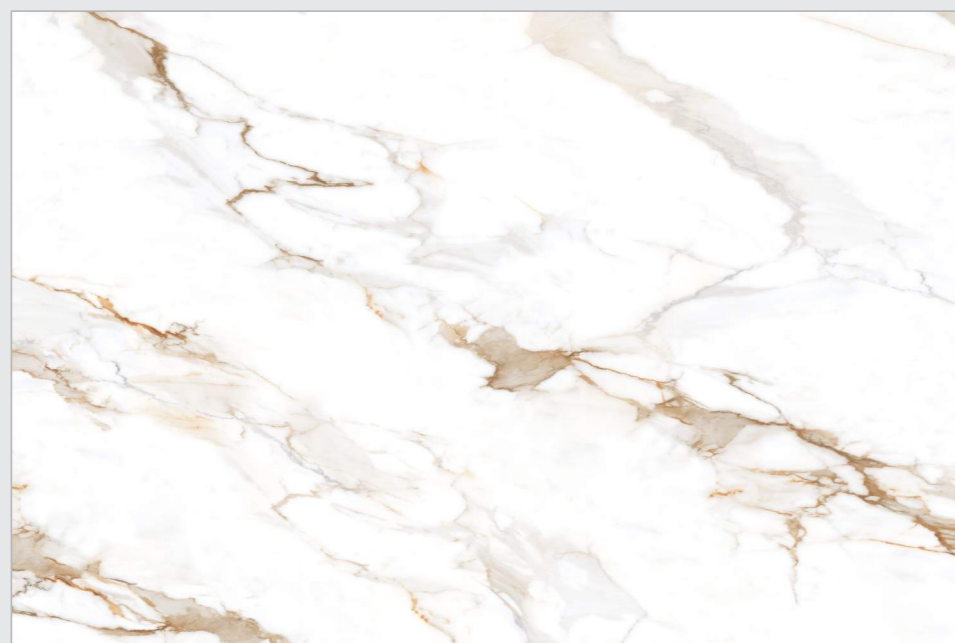

VANILLA CALACATTA

1200x
1800mm **GLOSSY**
SURFACE

BODY
COLOR
WHITE

THICKNESS
15MM

[BACK TO INDEX](#)

Faces

3

PREVIEW // VANILLA CALACATTA

STONE
SURFACES