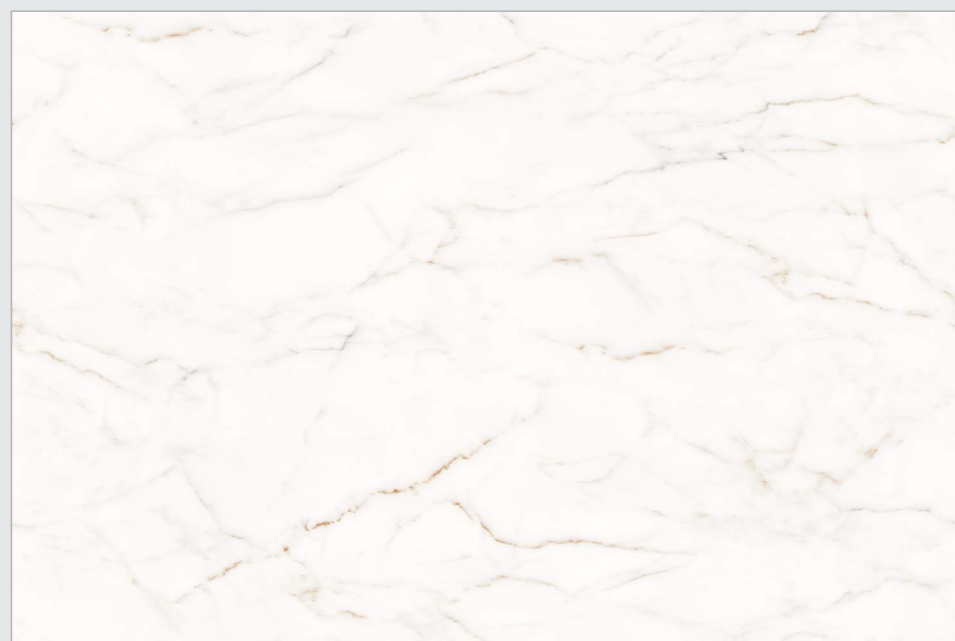

THICKNESS
15MM

 BACK TO INDEX

Faces

3

PREVIEW // VANILLA PEARL ENDLESS

STONE
SURFACES

The background of the entire page is a detailed, close-up view of a marble tile. The pattern consists of intricate, flowing veins of light beige and cream color, interspersed with darker, golden-brown and tan streaks. The overall appearance is that of a natural, high-quality stone surface.