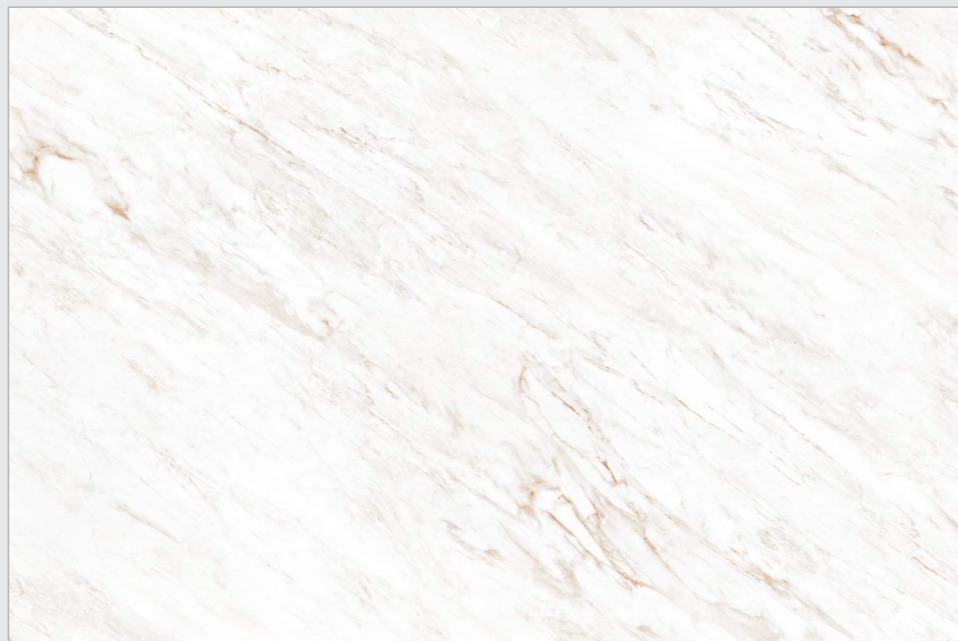

 [BACK TO INDEX](#)

Faces
3

The background of the entire page is a detailed, high-resolution image of a marble tile. The marble has a light cream or off-white base color, with intricate, flowing veins in shades of light beige, tan, and soft brown. The veins vary in thickness and direction, creating a natural, organic pattern. The overall appearance is clean, elegant, and sophisticated.