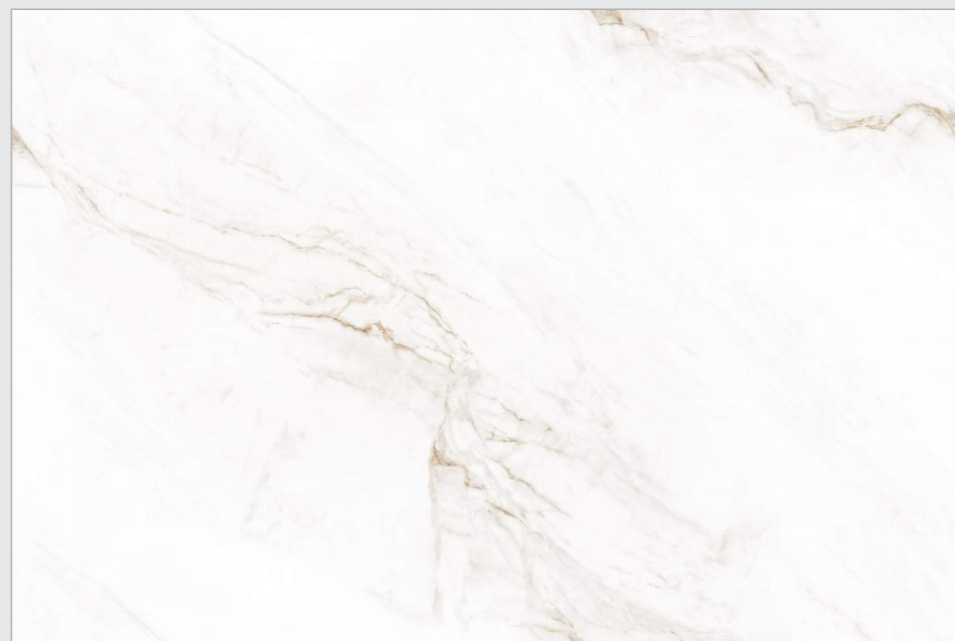

**VANILLA MOSES
ENDLESS**

1200x
1800mm **GLOSSY
SURFACE**

**BODY
COLOR
WHITE**

THICKNESS
15MM

[BACK TO INDEX](#)

Faces

3

PREVIEW // VANILLA MOSES ENDLESS

STONE
SURFACES