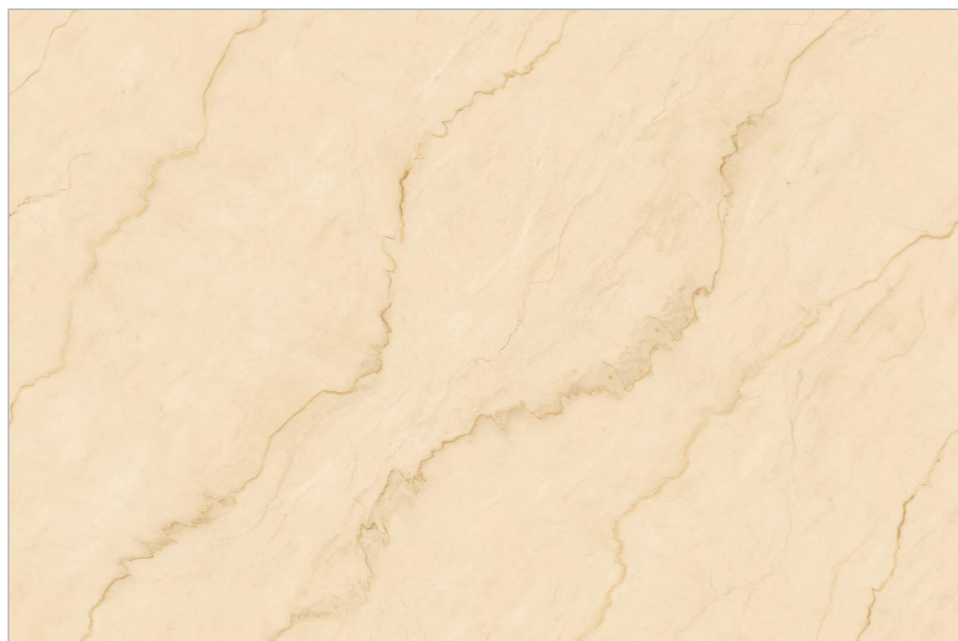

**DESERT VENETO
ENDLESS**

1200x
1800mm **GLOSSY
SURFACE**

**BODY
COLOR
IVORY**

THICKNESS
15MM

[BACK TO INDEX](#)

Faces

PREVIEW // DESERT VENETO ENDLESS

STONE
SURFACES