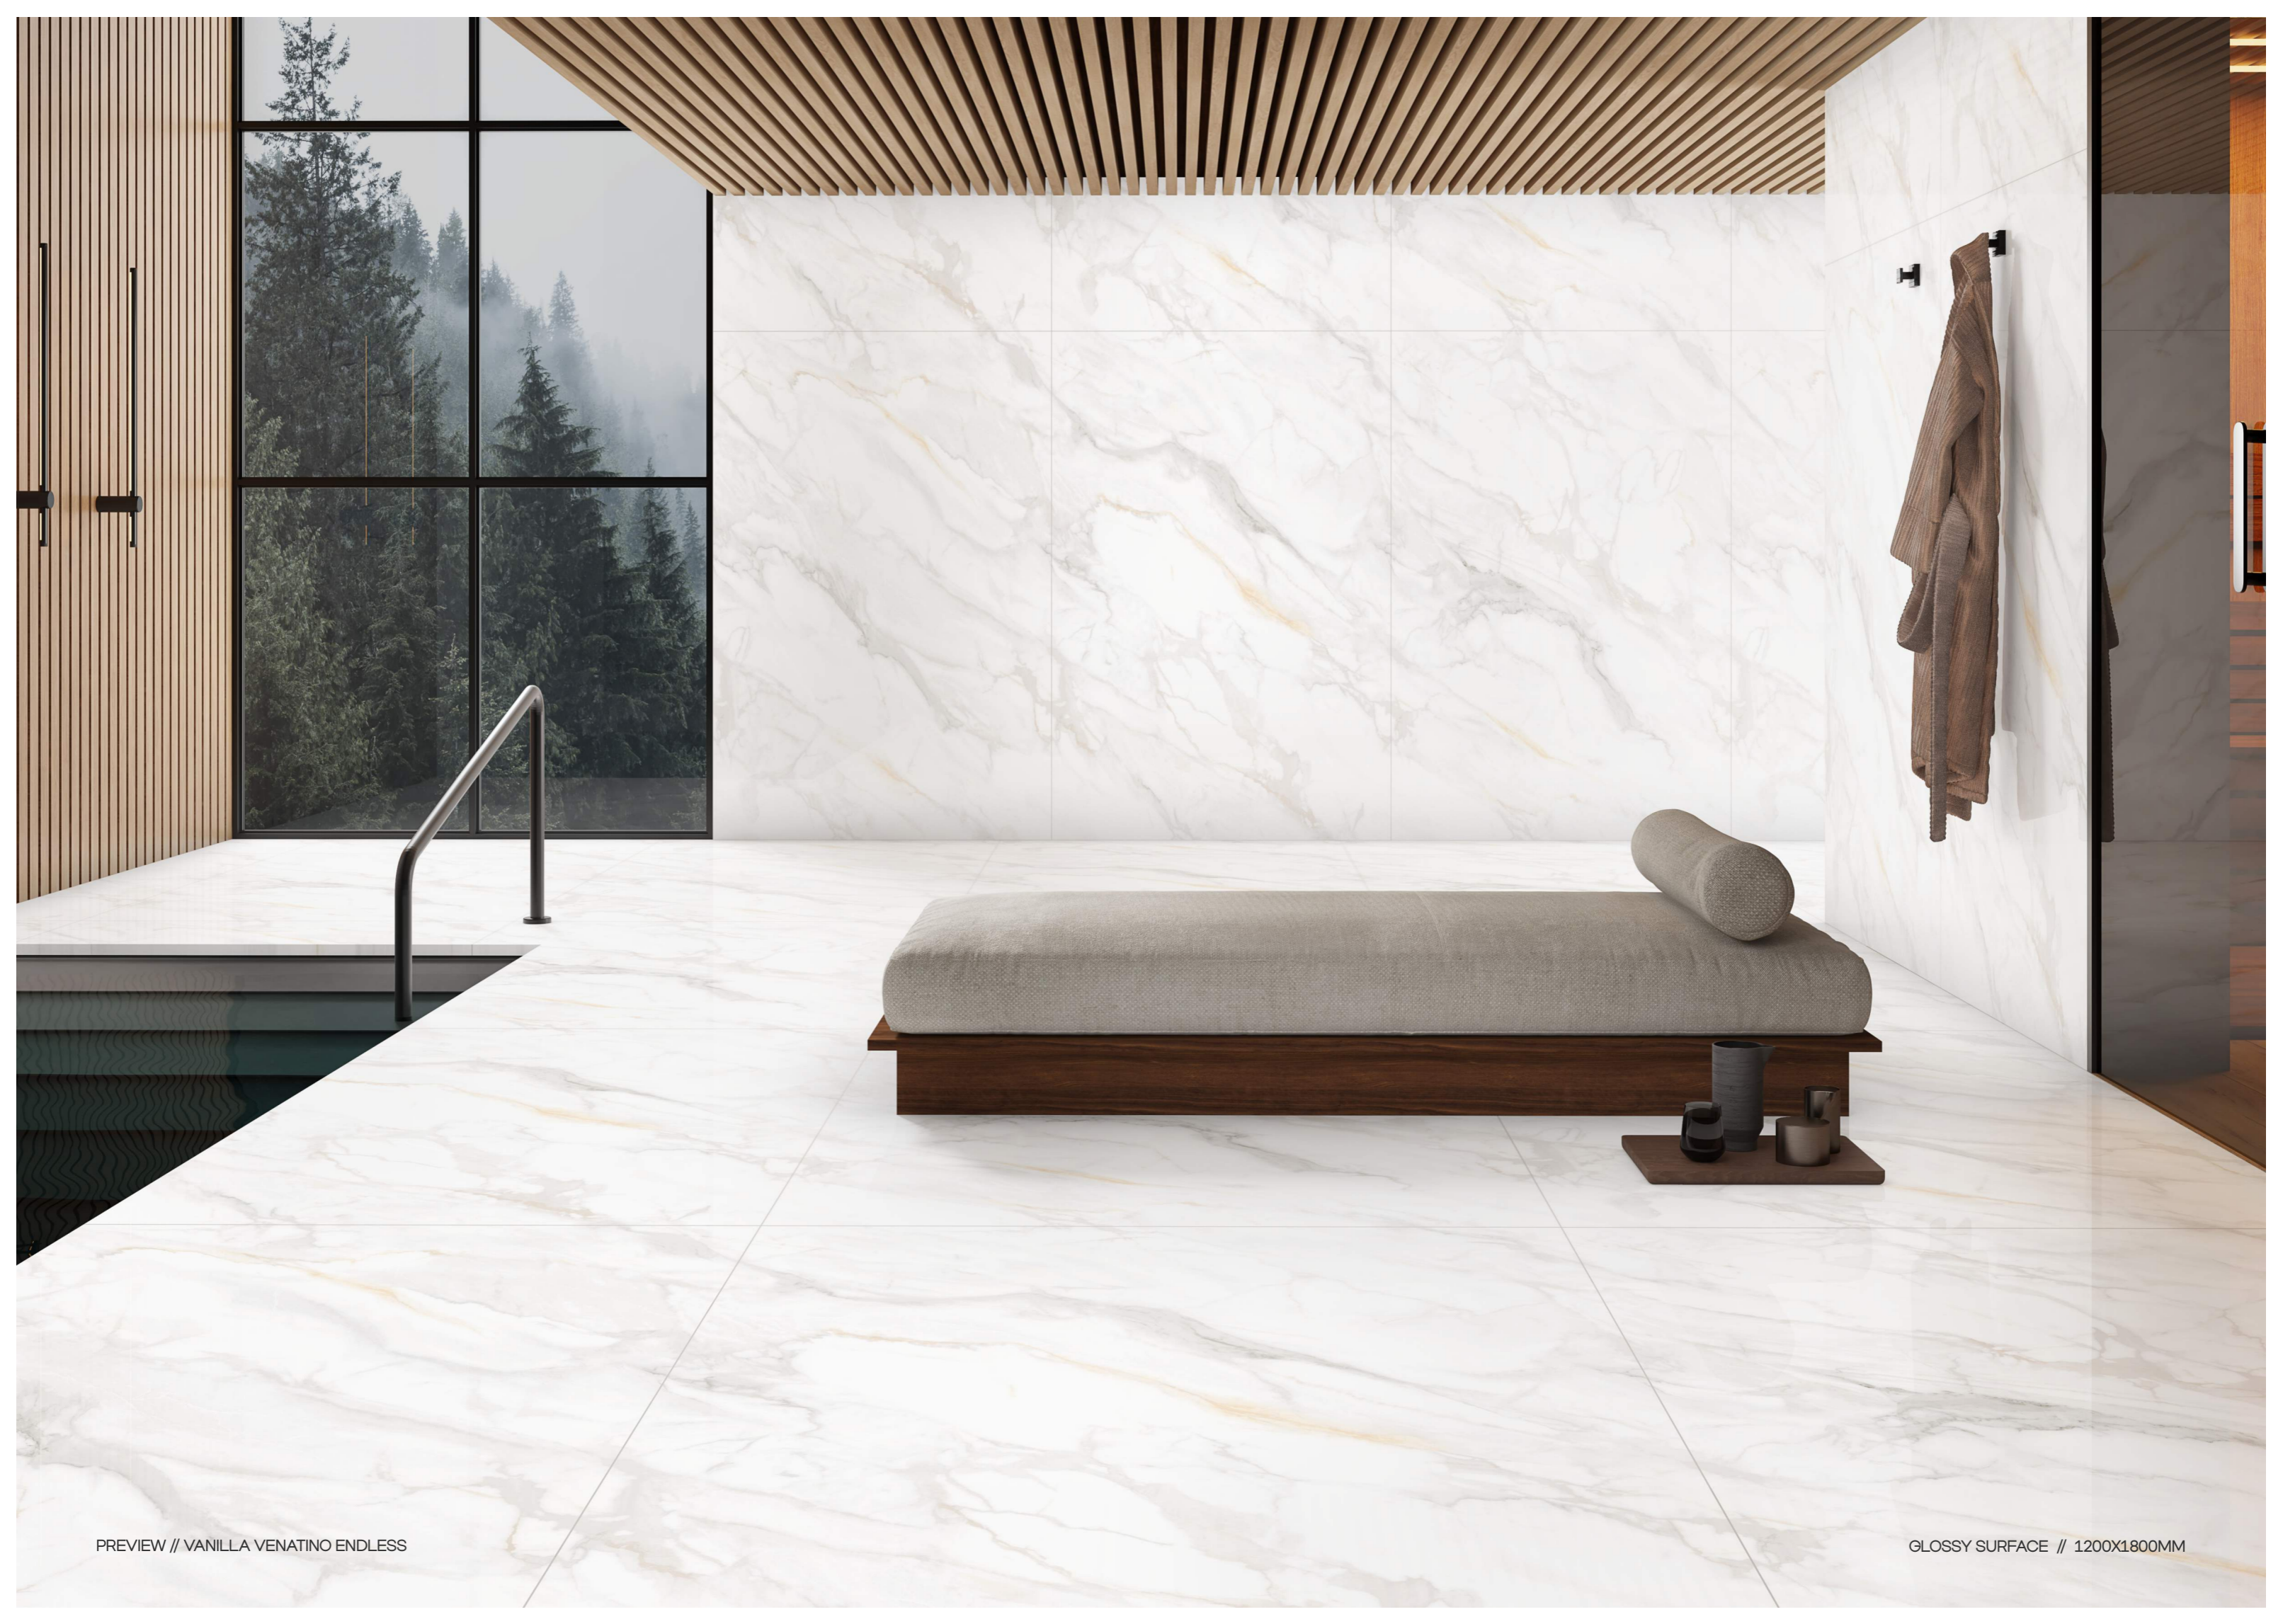

BODY
COLOR
WHITE

THICKNESS
15MM

 [BACK TO INDEX](#)

Faces

3

PREVIEW // VANILLA VENATINO ENDLESS

STONE
SURFACES

The background of the entire page is a repeating pattern of a light-colored marble tile with intricate, flowing veins of a golden-brown or tan color. The veins vary in thickness and direction, creating a natural, organic look. The overall tone is bright and clean, with the white of the marble body contrasting with the darker veins.