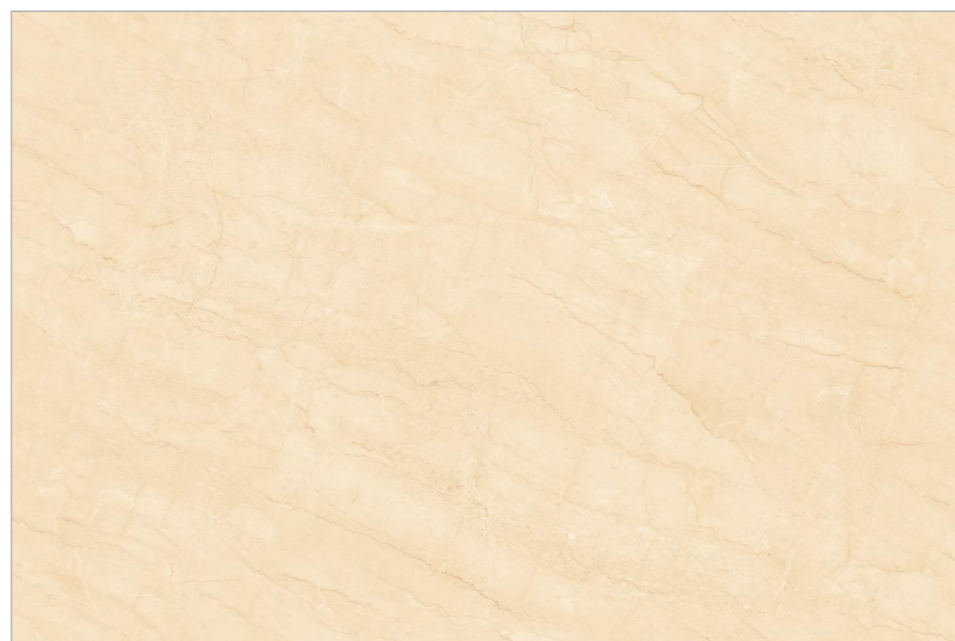

DESERT IMPERIALE
ENDLESS

1200x
1800mm **GLOSSY**
SURFACE

BODY
COLOR
IVORY

THICKNESS
15MM

[BACK TO INDEX](#)

Faces

3

PREVIEW // DESERT IMPERIALE ENDLESS

STONE
SURFACES