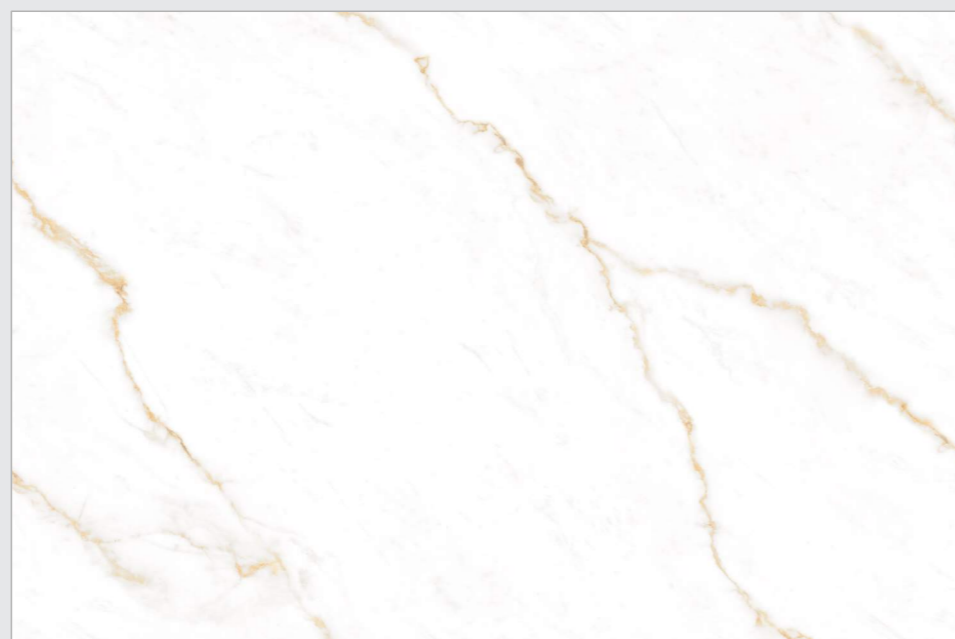

 [BACK TO INDEX](#)

Faces

3

PREVIEW // VANILLA LINCOLN ENDLESS

STONE
SURFACES

The background of the entire page is a detailed, close-up view of a marbled tile. The pattern consists of organic, flowing veins in shades of light beige, cream, and off-white, set against a slightly darker, warm beige base. The veins vary in thickness and direction, creating a complex, natural-looking texture. The overall effect is one of softness and elegance.