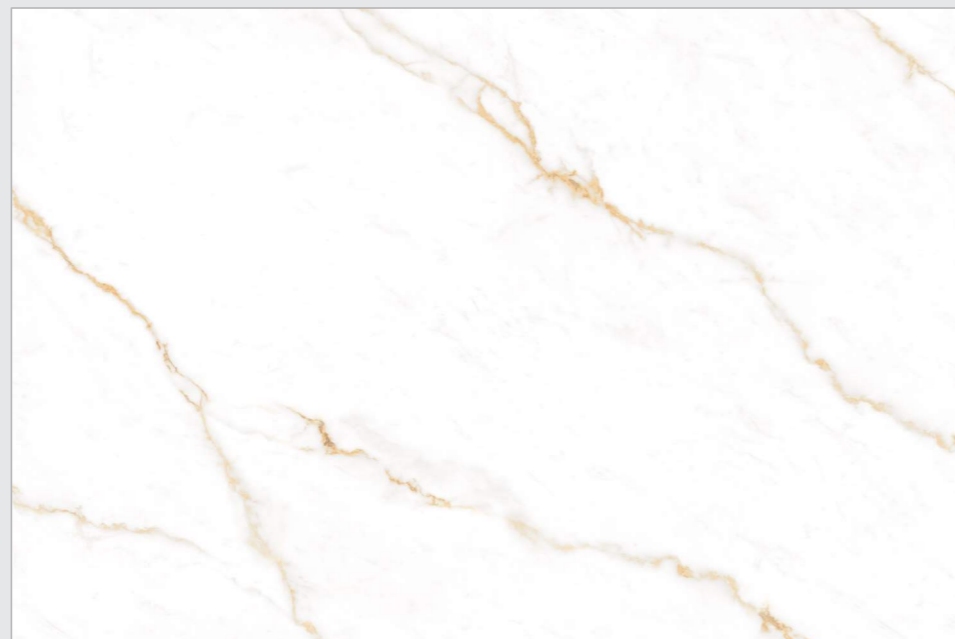

 [BACK TO INDEX](#)

Faces

3

PREVIEW // VANILLA LINCOLN ENDLESS

STONE
SURFACES

The background of the entire page is a detailed, close-up view of a marbled tile. The pattern consists of organic, flowing veins in shades of light beige, cream, and off-white, set against a slightly darker, warm beige base. The veins vary in thickness and direction, creating a complex, natural-looking texture. The overall effect is one of softness and elegance.