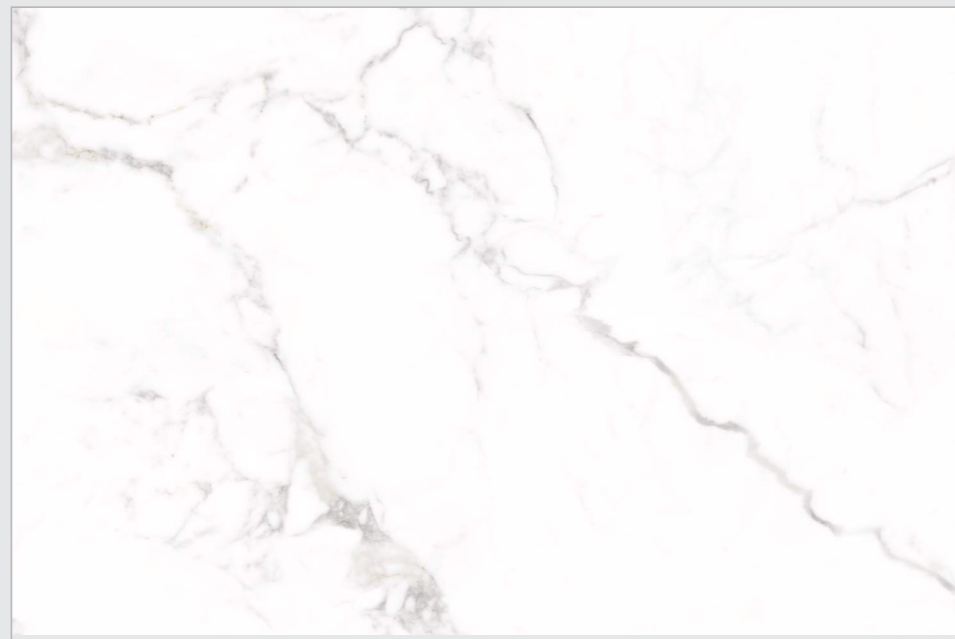

VANILLA CARRASTONE
ENDLESS

1200x
1800mm **GLOSSY**
SURFACE

BODY
COLOR
WHITE

THICKNESS
15MM

[BACK TO INDEX](#)

Faces

3