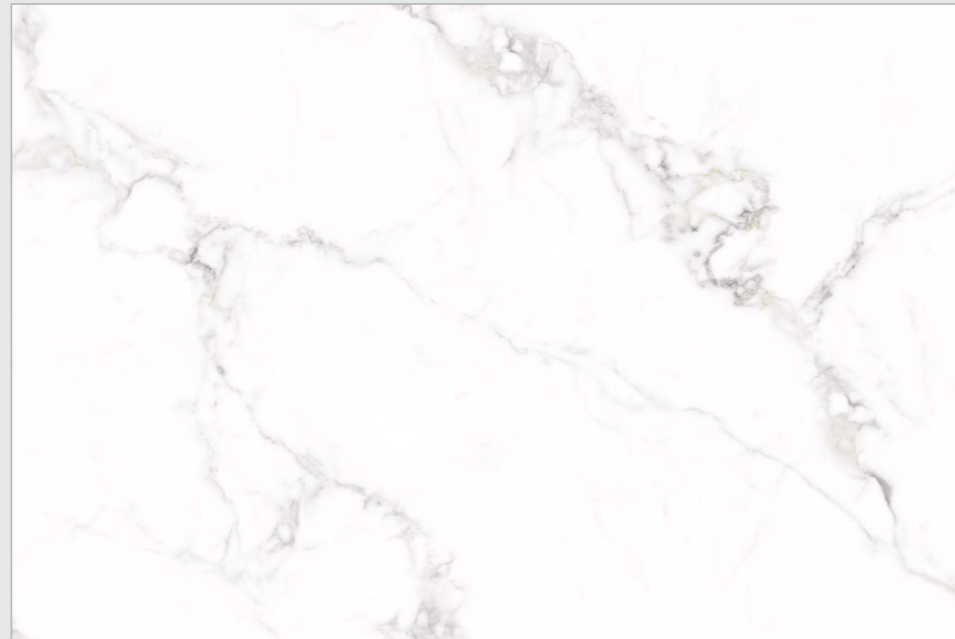

VANILLA CARRASTONE
ENDLESS

1200x
1800mm **GLOSSY**
SURFACE

BODY
COLOR
WHITE

THICKNESS
15MM

[BACK TO INDEX](#)

Faces

3