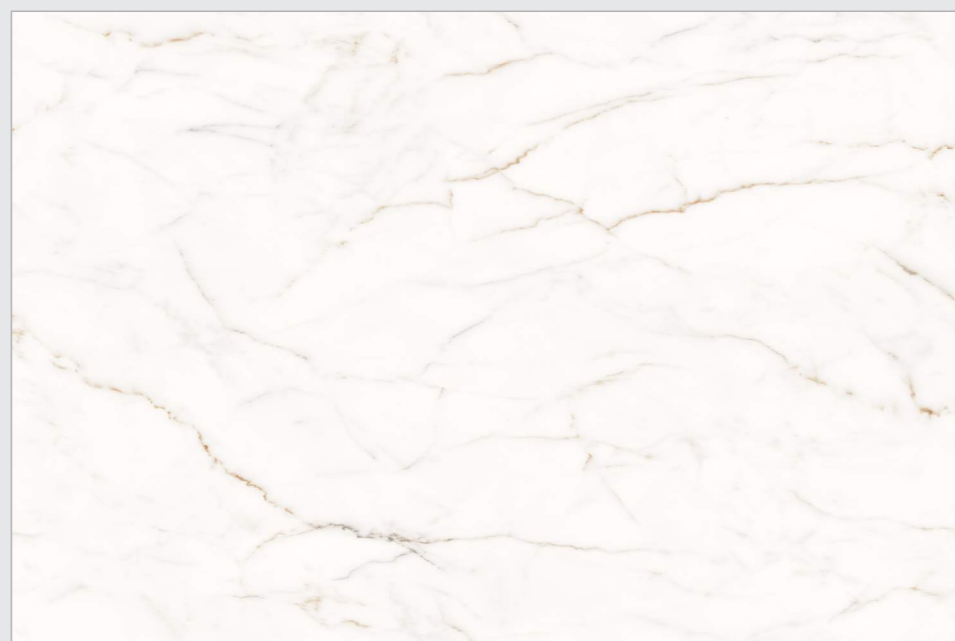

THICKNESS
15MM

 BACK TO INDEX

Faces

3

PREVIEW // VANILLA PEARL ENDLESS

STONE
SURFACES

The background of the entire page is a detailed, close-up view of a marble tile. The pattern consists of intricate, flowing veins of light beige and cream color, interspersed with darker, golden-brown and tan streaks. The overall appearance is that of a natural, high-quality stone surface.