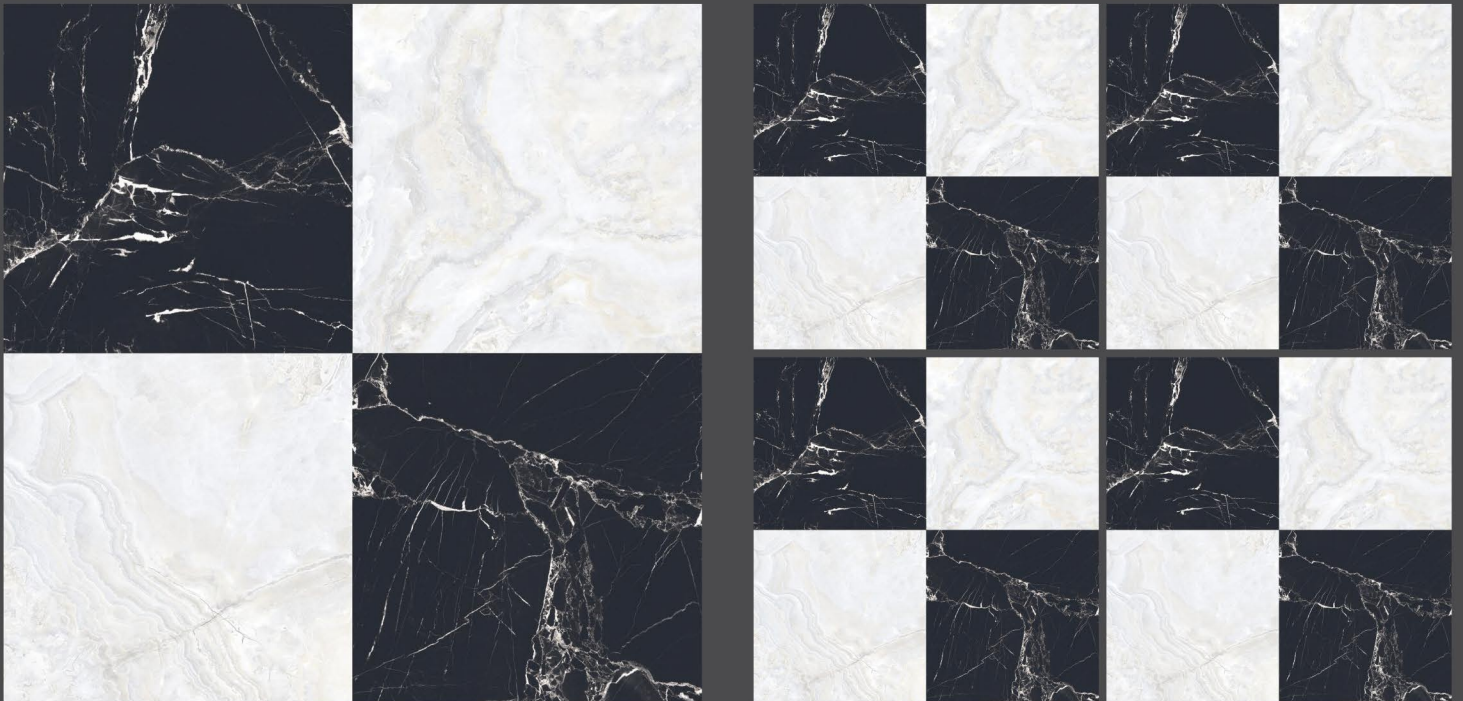

SISCON
TILES

zest
book match collection

italian chess nero
600X600MM

Use for
Wall

Use for
Floor

4mm Spacer
Recommended

FINISH : GLOSSY