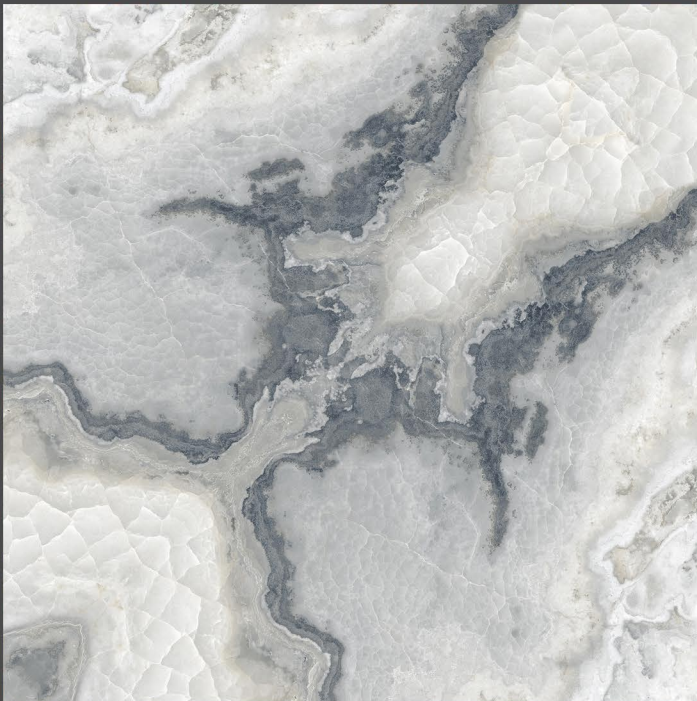

Use for
Floor

4mm Spacer
Recommended

FINISH : GLOSSY

zest
book match collection

STARLET BLUE
600X600 MM

SISCON
TILES

zest
book match collection

MAKRANA GREY
600X600MM