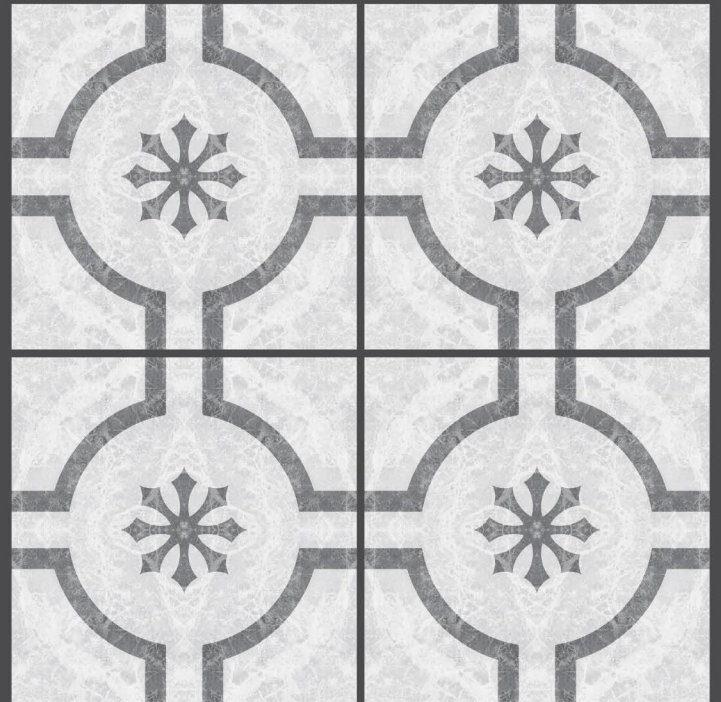

SISCON
TILES

zest
book match collection

safari black
600X600MM

Use for
Wall

Use for
Floor

4mm Spacer
Recommended

FINISH : GLOSSY