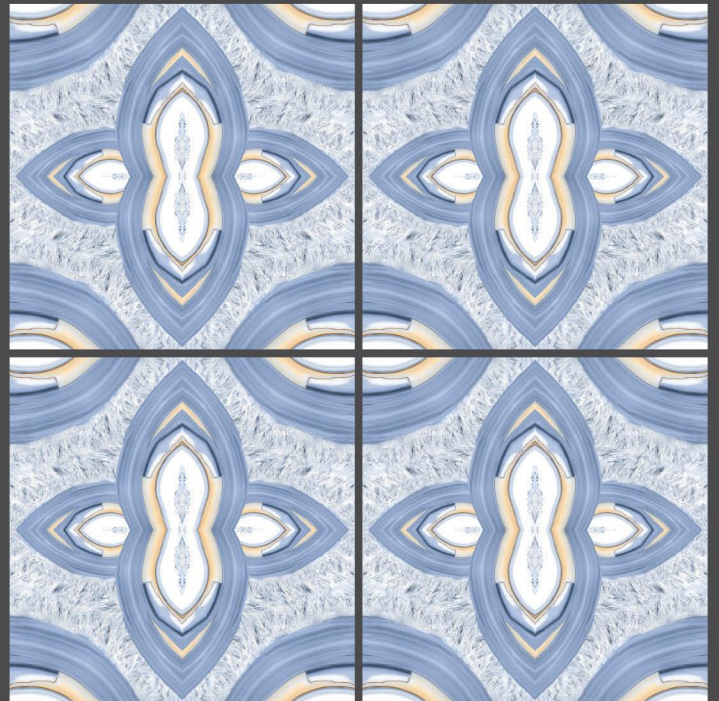

SISCON
TILES

zest
book match collection

denver blue
600X600MM

Use for
Wall

Use for
Floor

4mm Spacer
Recommended

FINISH : GLOSSY