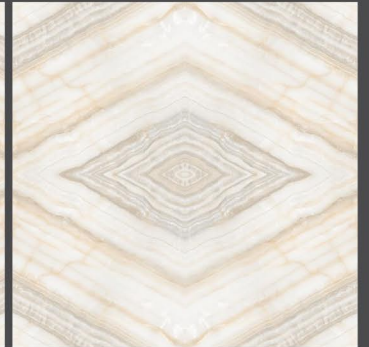

SISCON
TILES

zest
book match collection

recteza crema
600X600MM

Use for
Wall

Use for
Floor

4mm Spacer
Recommended

FINISH : GLOSSY