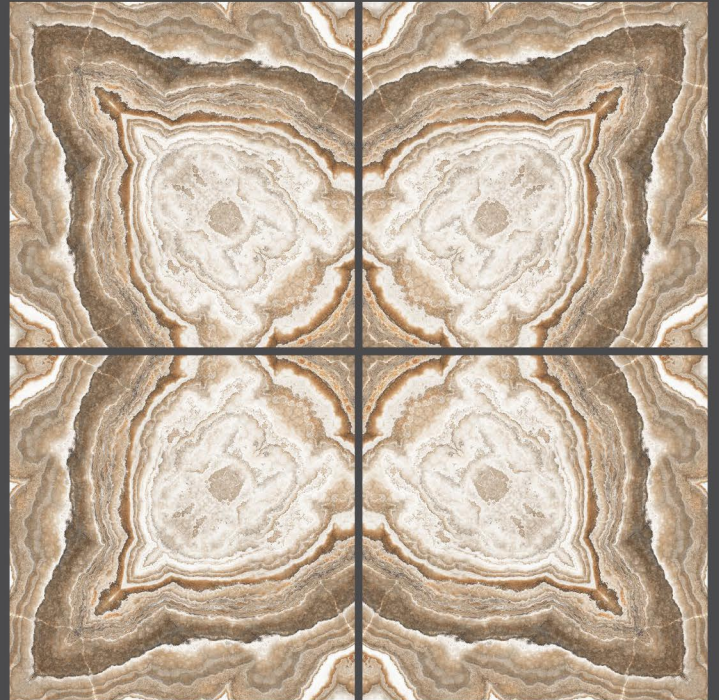

zest
book match collection

canyon star
600X600MM

FINISH : GLOSSY

zest
book match collection

canyon star
600X600MM

SISCON
TILES

zest
book match collection

chromatic brown
600X600MM