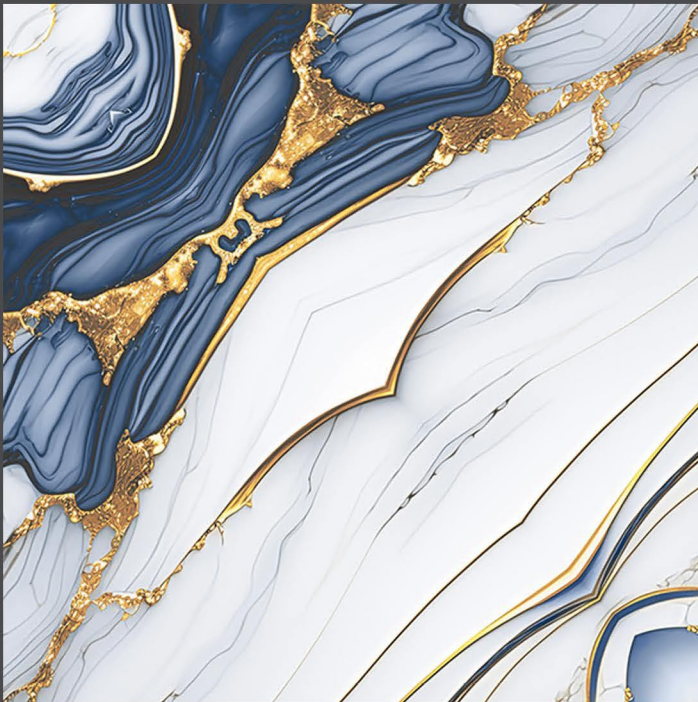

4mm Spacer
Recommended

FINISH : GLOSSY

zest
book match collection

BM-173

600X600MM

SISCON
TILES

zest
book match collection

BM 174
600X600MM