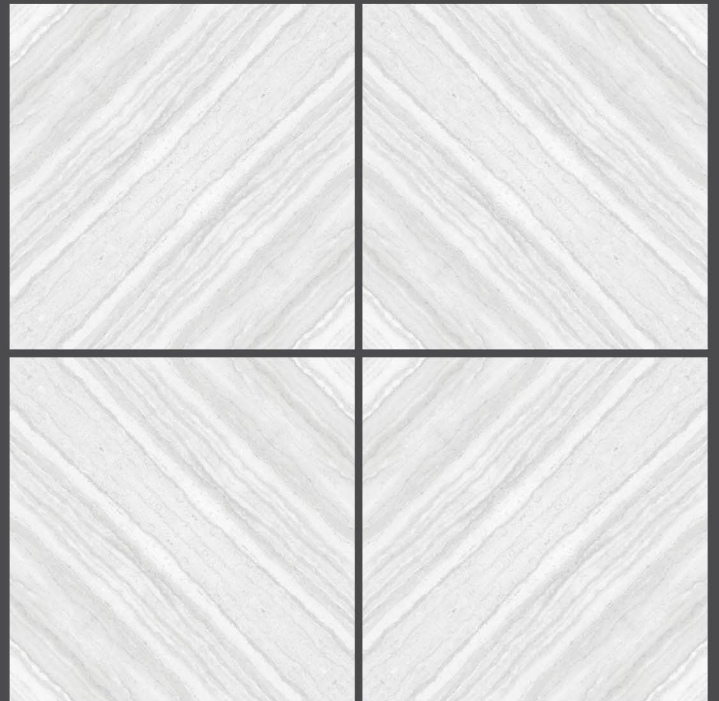

FINISH : GLOSSY

zest
book match collection

elica blue
600X600MM

SISCON
TILES

zest
book match collection

elise white
600X600MM

Use for
Wall

Use for
Floor