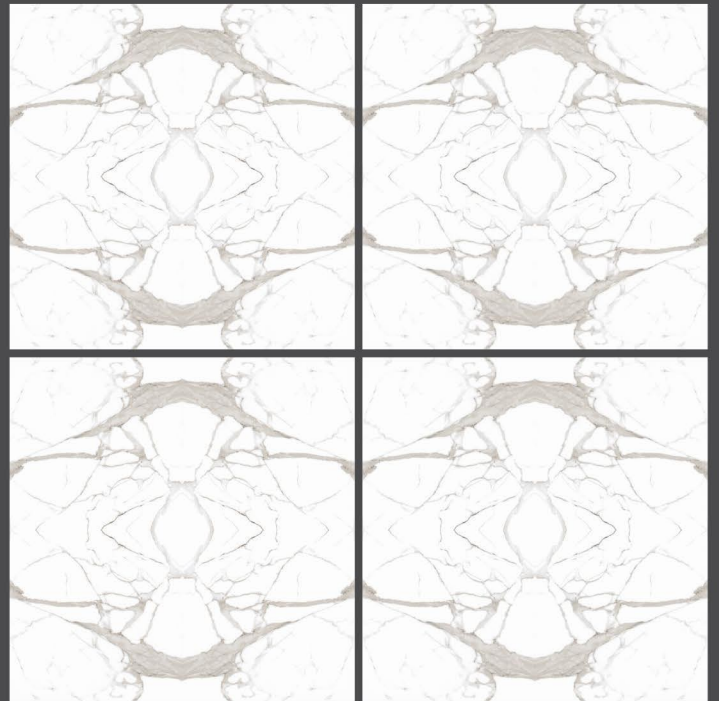

4mm Spacer
Recommended

FINISH : GLOSSY

zest
book match collection

atlas white
600X600MM

SISCON
TILES

zest
book match collection

berlin white
600X600MM

Use for
Wall