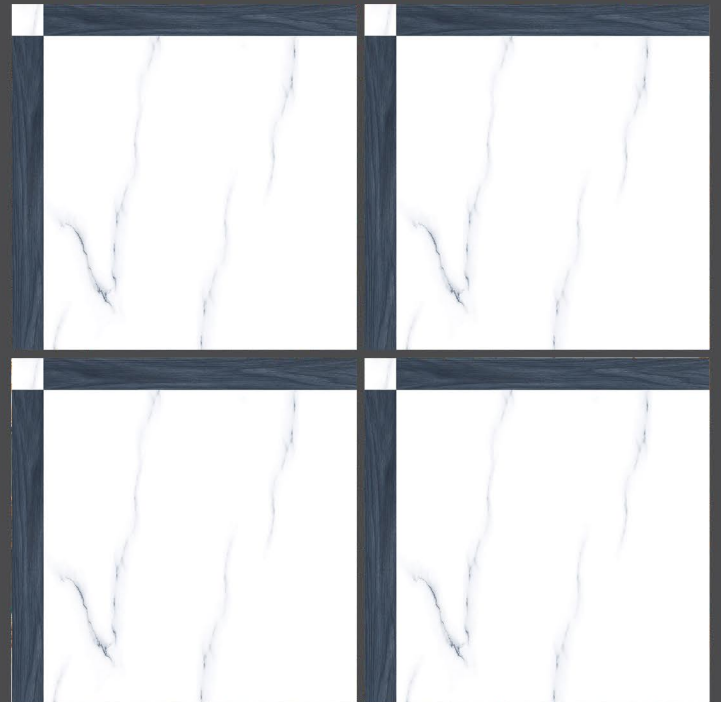

Use for
Wall

Use for
Floor

4mm Spacer
Recommended

FINISH : GLOSSY

SISCON
TILES

zest
book match collection

STARLET BLUE
600X600MM

Use for
Wall