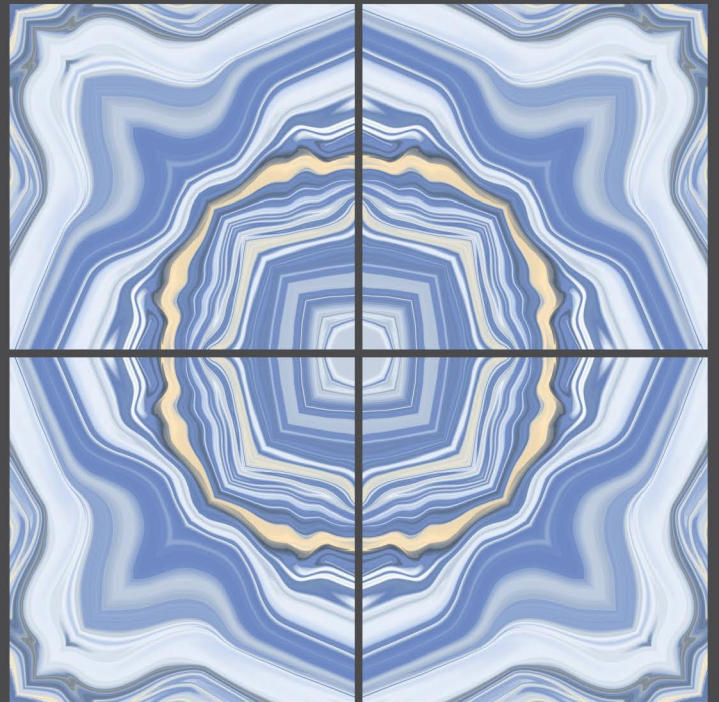

FINISH : GLOSSY

zest
book match collection

retro brown
600X600MM

SISCON
TILES

zest
book match collection

rich blue
600X600MM

Use for
Wall

Use for
Floor

4mm Spacer
Recommended

FINISH : GLOSSY

zest
book match collection

rich blue
600X600MM

SISCON
TILES

zest
book match collection

river blue
600X600MM

Use for
Wall