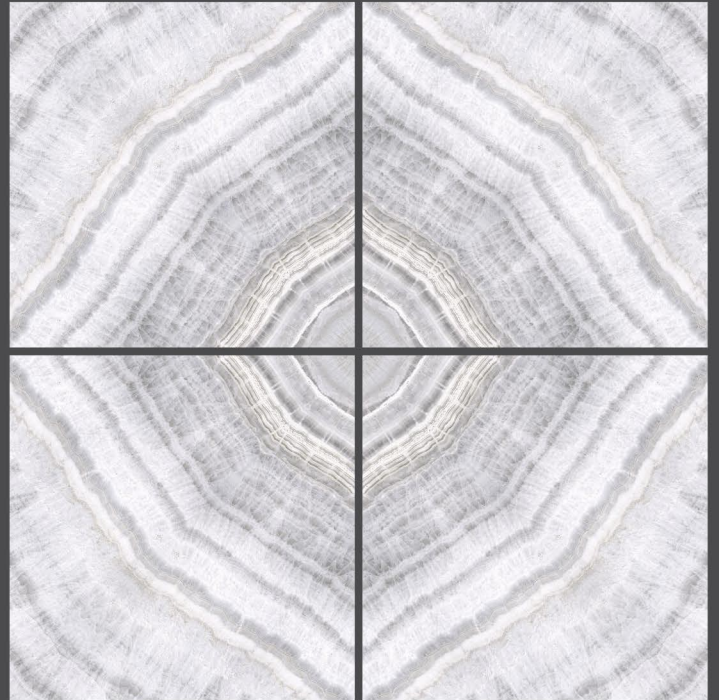

4mm Spacer
Recommended

FINISH : GLOSSY

zest
book match collection

rich blue
600X600MM

SISCON
TILES

zest
book match collection

river blue
600X600MM

Use for
Wall