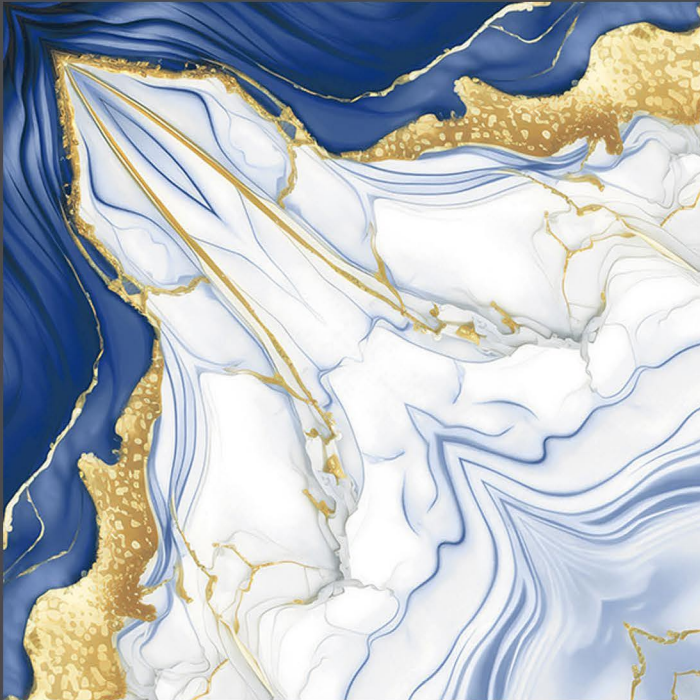

FINISH : GLOSSY

zest
book match collection

BM-174

600X600MM

SISCON
TILES

zest
book match collection

BM 175
600X600MM

Use for
Wall