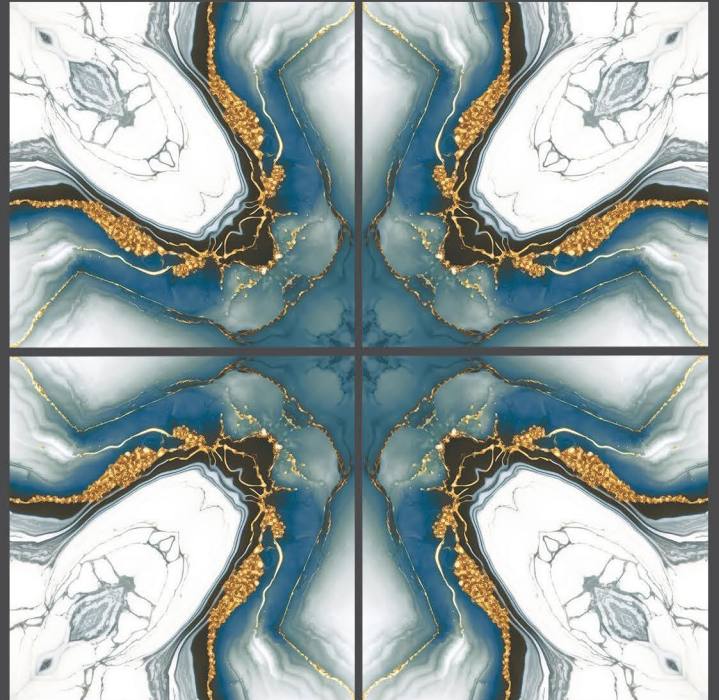

SISCON
TILES

zest
book match collection

BM 167
600X600MM

Use for
Wall

Use for
Floor

4mm Spacer
Recommended

FINISH : GLOSSY