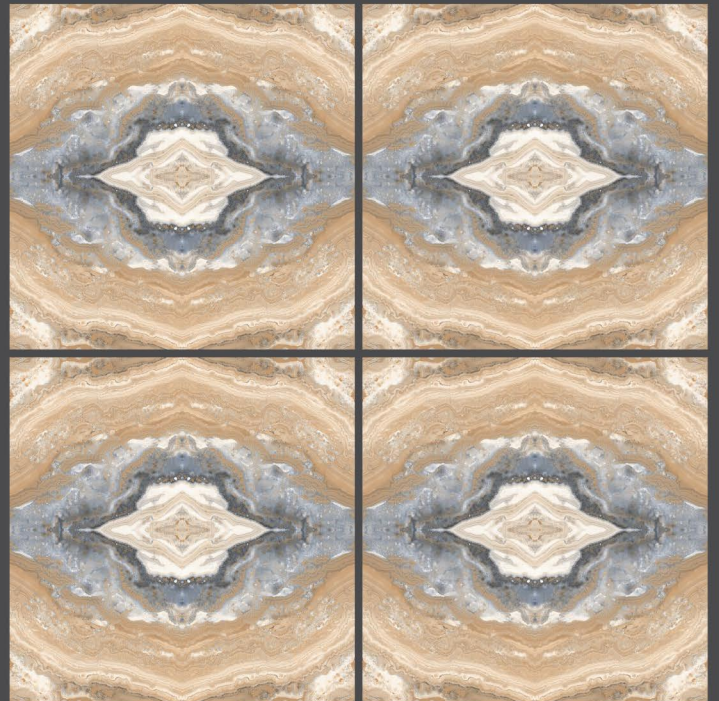

SISCON
TILES

zest
book match collection

raw urban
600X600MM

Use for
Wall

Use for
Floor

4mm Spacer
Recommended

FINISH : GLOSSY