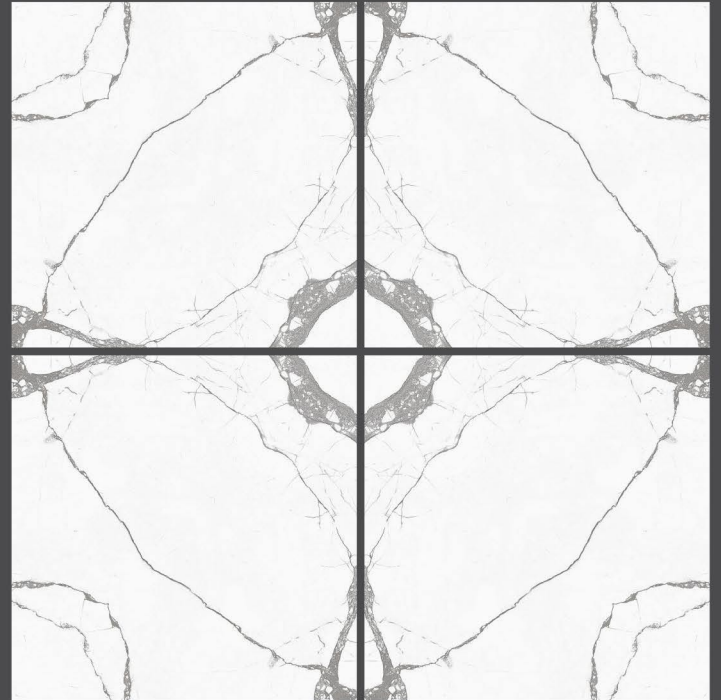

SISCON
TILES

zest
book match collection

majestic white
600X600MM

Use for
Wall

Use for
Floor

4mm Spacer
Recommended

FINISH : GLOSSY