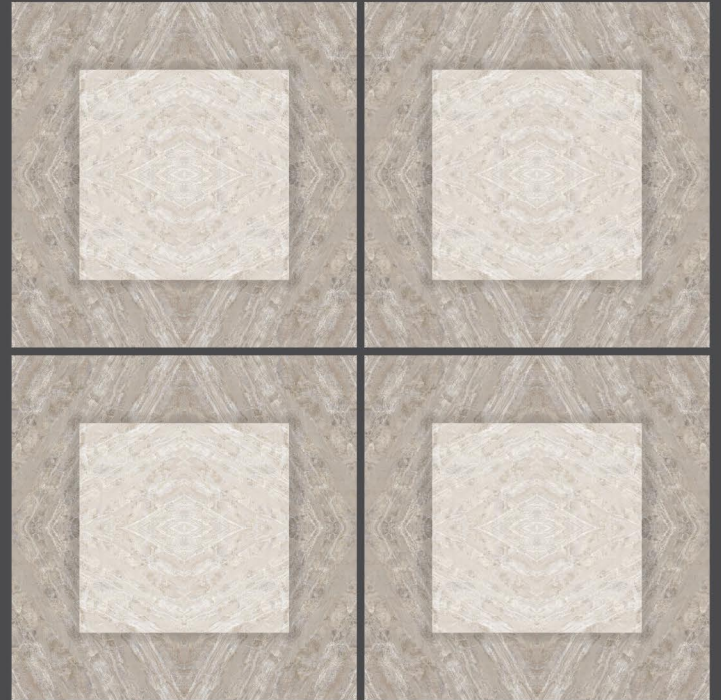

SISCON
TILES

zest
book match collection

pristina
600X600MM

FINISH : GLOSSY