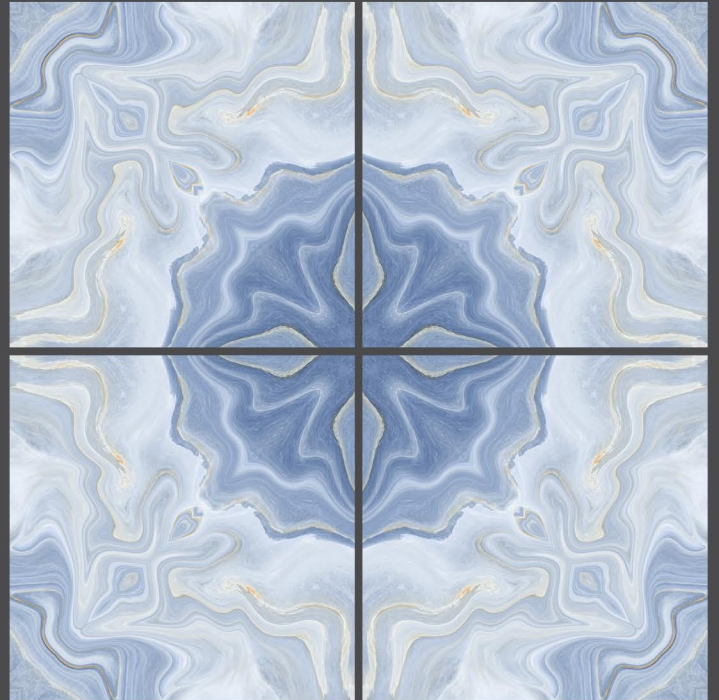

SISCON
TILES

zest
book match collection

fantana blue
600X600MM

Use for
Wall

Use for
Floor

4mm Spacer
Recommended

FINISH : GLOSSY