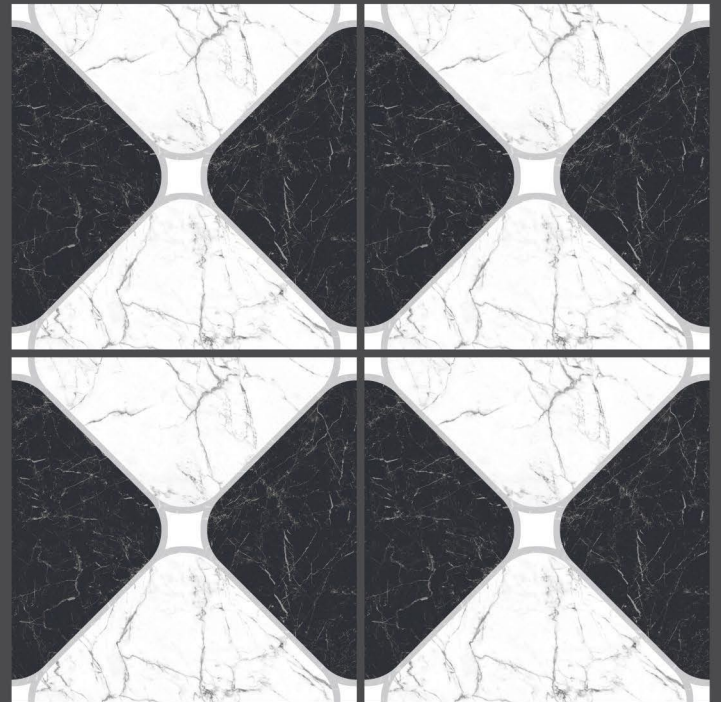

Use for
Floor

4mm Spacer
Recommended

FINISH : GLOSSY

zest
book match collection

mirror gray
600X600MM

SISCON
TILES

zest
book match collection

orlando black
600X600MM