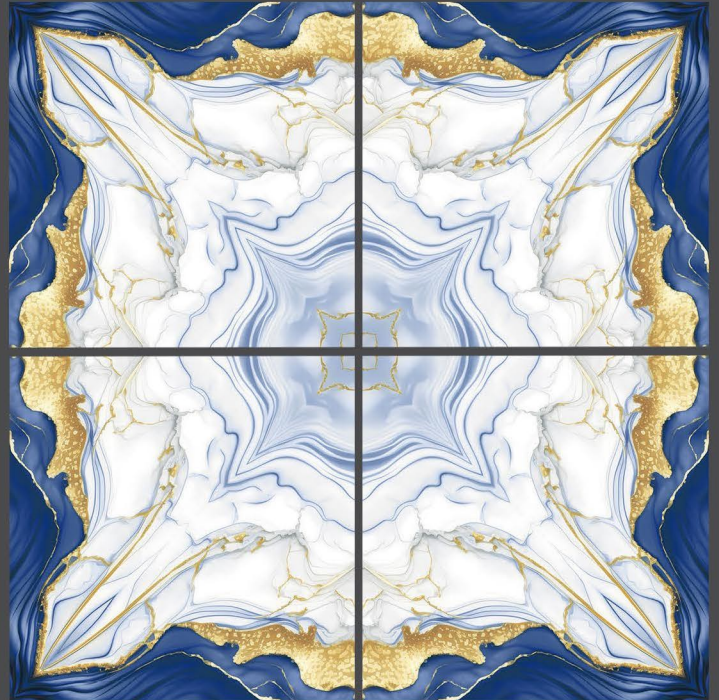

FINISH : GLOSSY

zest
book match collection

BM-174

600X600MM

SISCON
TILES

zest
book match collection

BM 175
600X600MM

Use for
Wall