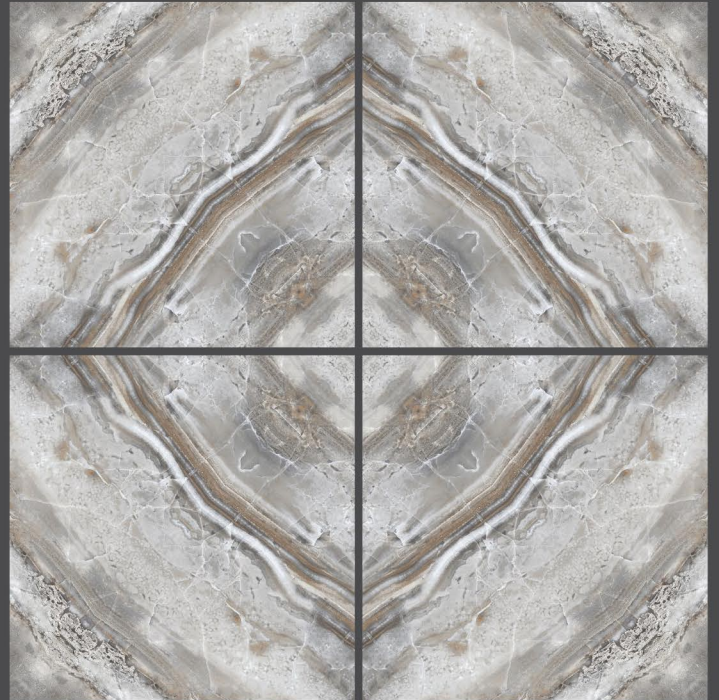

estro brown
600X600MM

Use for
Wall

Use for
Floor

4mm Spacer
Recommended

FINISH : GLOSSY

SISCON
TILES

zest
book match collection

estro grey
600X600MM