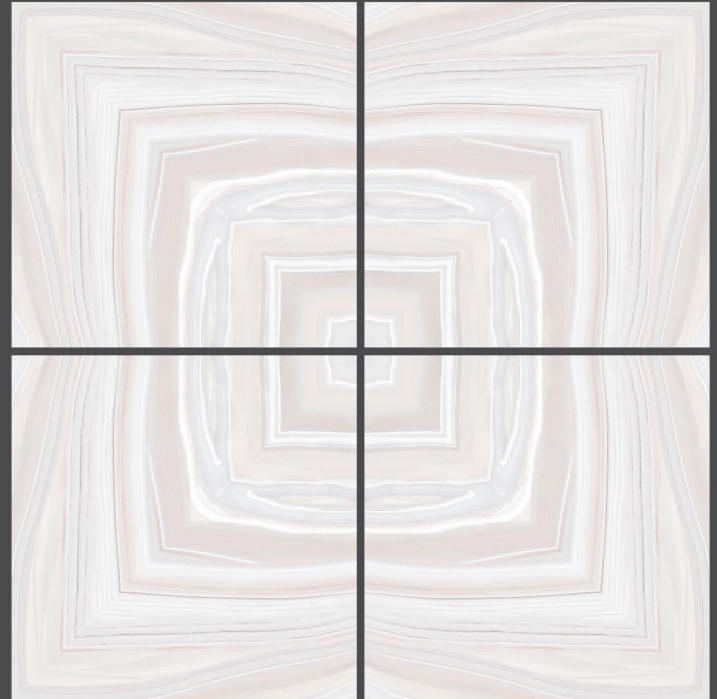

SISCON
TILES

zest
book match collection

verona multi
600X600MM

Use for
Wall

Use for
Floor

4mm Spacer
Recommended

FINISH : GLOSSY