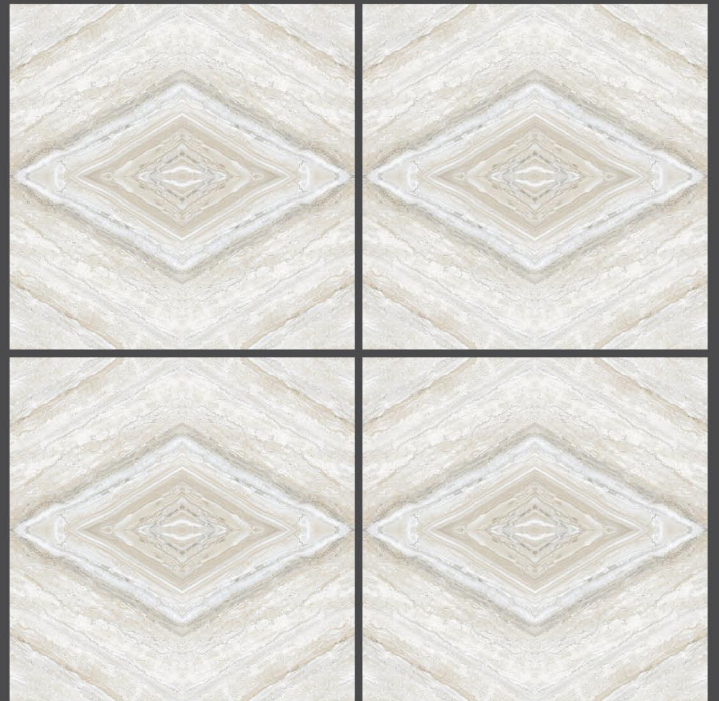

FINISH : GLOSSY

zest
book match collection

melody onyx
600X600MM

SISCON
TILES

zest
book match collection

metrix grey
600X600MM

Use for
Wall

Use for
Floor