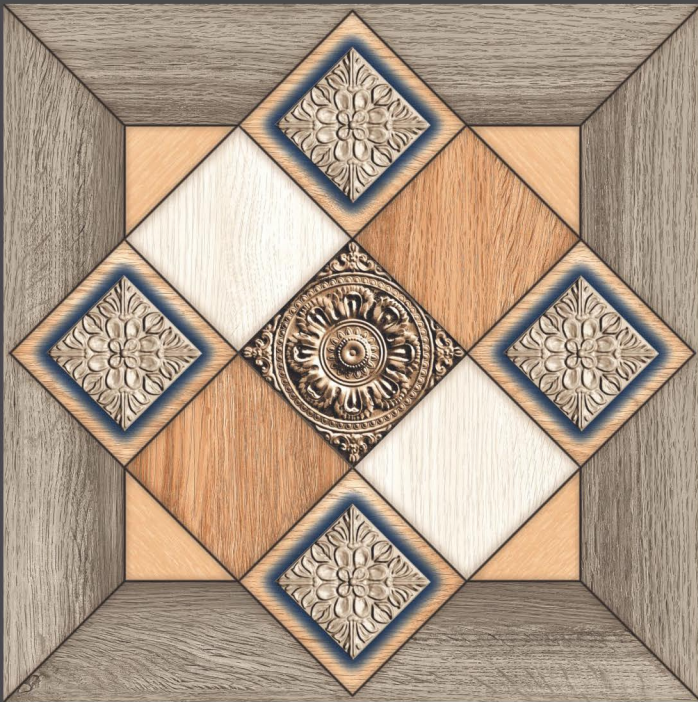

zest
book match collection

antique onyx
600X600MM

SISCON
TILES

zest
book match collection

alex wood
600X600MM

Use for
Wall

Use for
Floor

4mm Spacer
Recommended