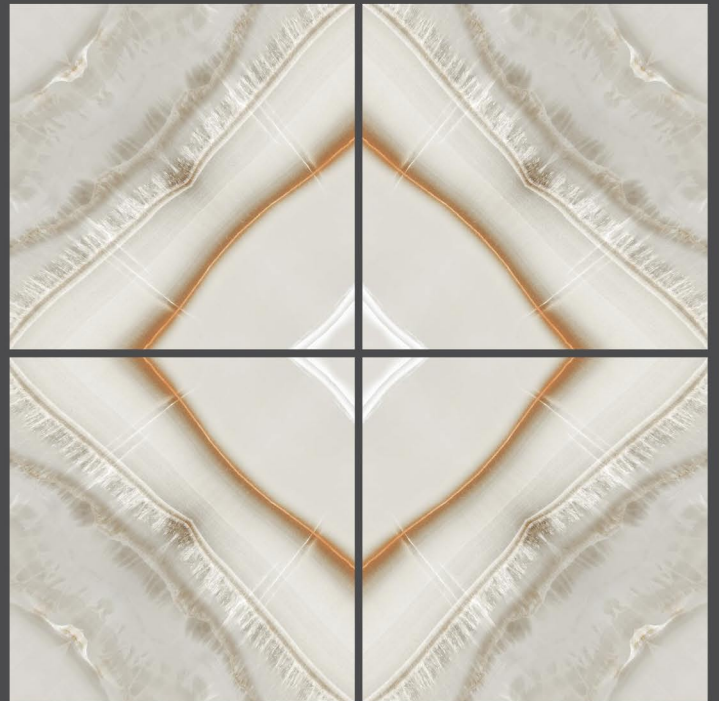

SISCON
TILES

zest
book match collection

dolomita ash
600X600MM

Use for
Wall

Use for
Floor

4mm Spacer
Recommended

FINISH : GLOSSY