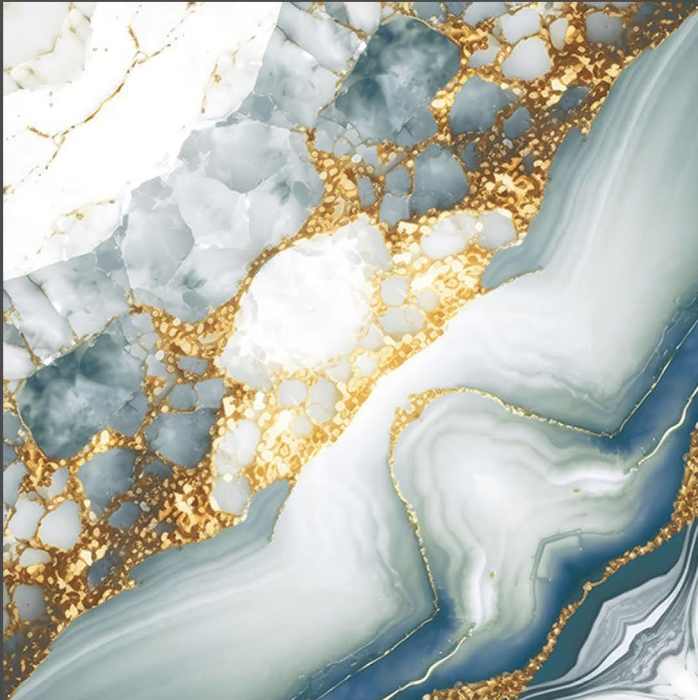

SISCON
TILES

zest
book match collection

BM 170
600X600MM

Use for
Wall

Use for
Floor

4mm Spacer
Recommended

FINISH : GLOSSY