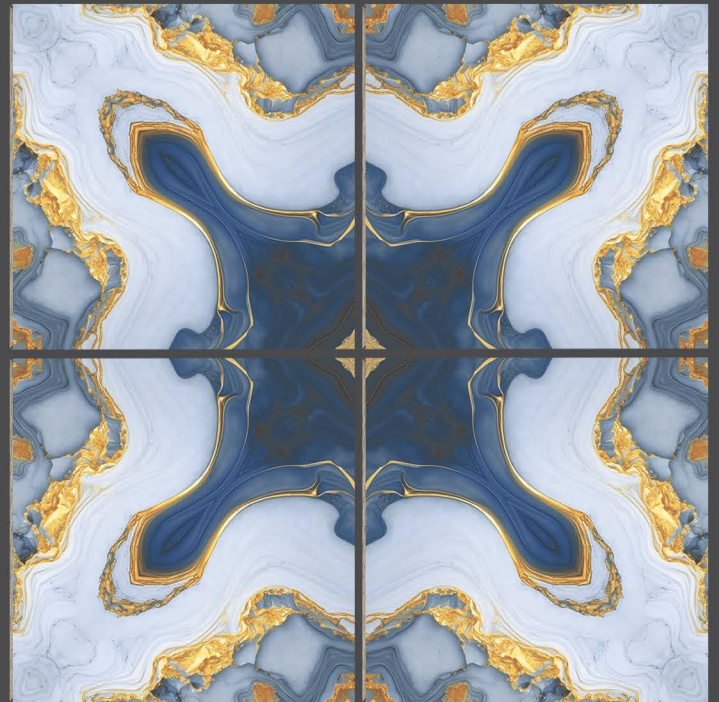

BM-171

600X600MM

SISCON
TILES

zest
book match collection

BM 172
600X600MM

Use for
Wall

Use for
Floor

4mm Spacer
Recommended