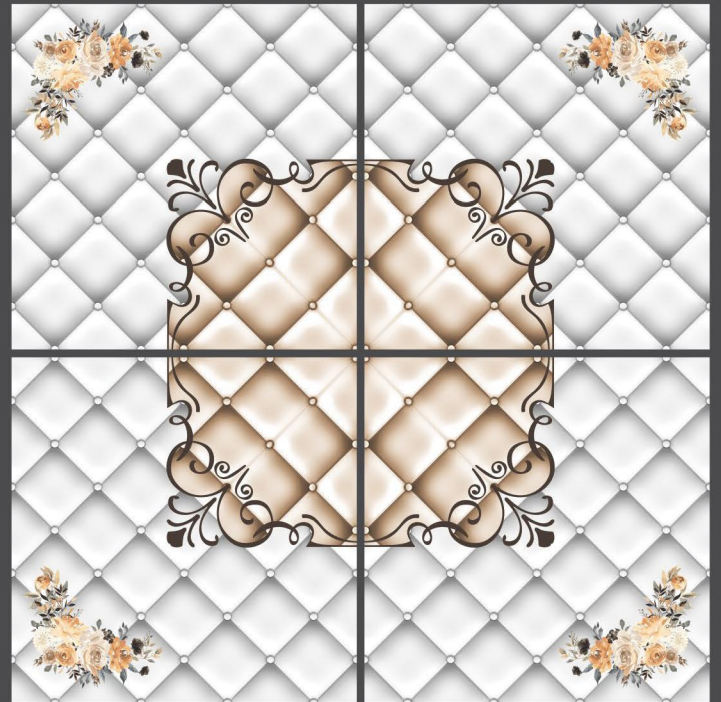

SISCON
TILES

zest
book match collection

velcon
600X600MM

Use for
Wall

Use for
Floor

4mm Spacer
Recommended

FINISH : GLOSSY