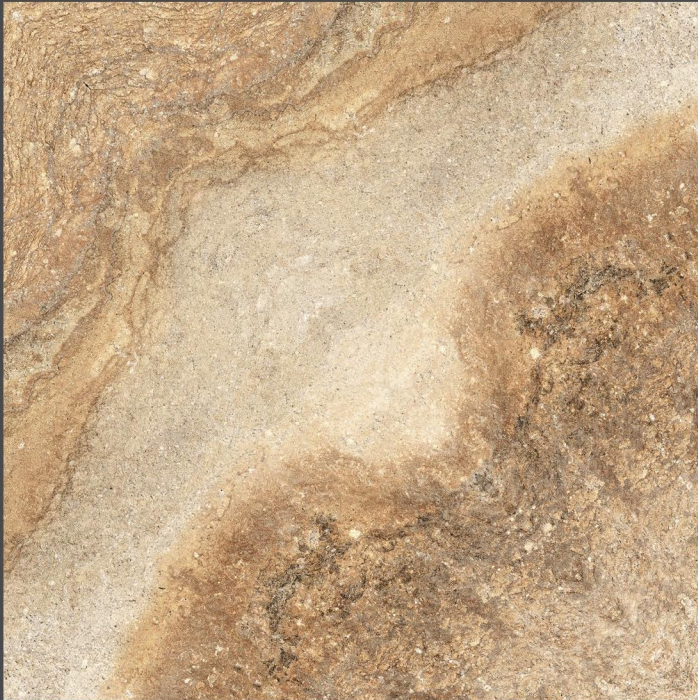

SISCON
TILES

zest
book match collection

bruce brown
600X600MM

Use for
Wall

Use for
Floor

4mm Spacer
Recommended

FINISH : GLOSSY