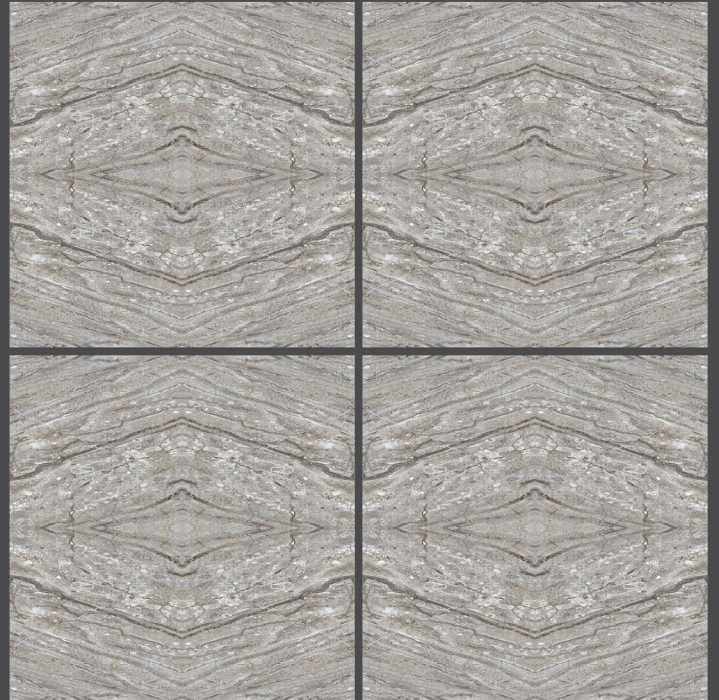

SISCON
TILES

zest
book match collection

dallas grey
600X600MM

Use for
Wall

Use for
Floor

4mm Spacer
Recommended

FINISH : GLOSSY