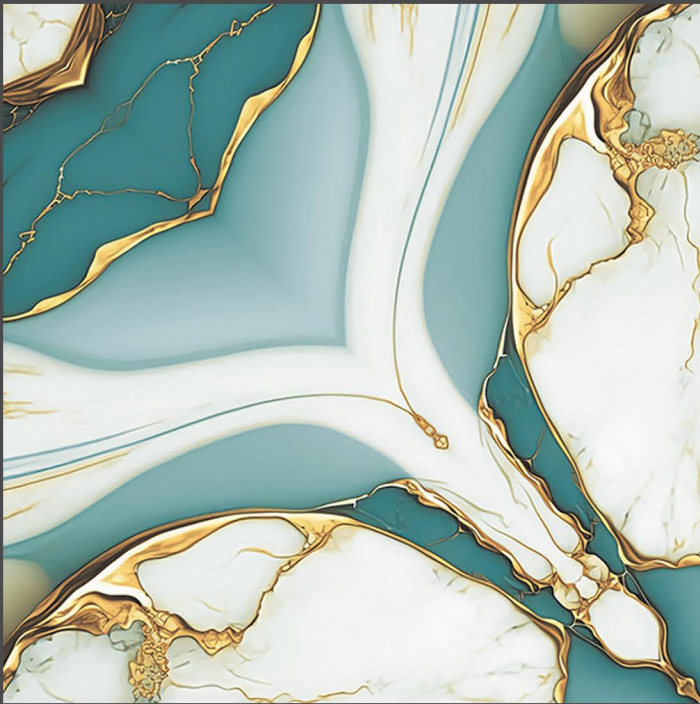

FINISH : GLOSSY

zest
book match collection

BM-172
600X600MM

SISCON
TILES

zest
book match collection

BM 173
600X600MM

Use for
Wall

Use for
Floor