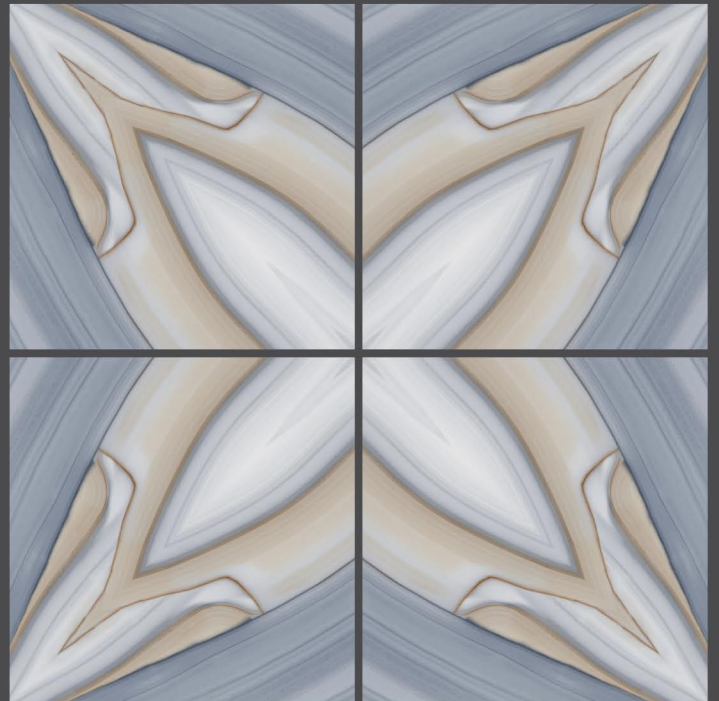

zest
book match collection

eden beige
600X600 MM

SISCON
TILES

zest
book match collection

elica blue
600X600MM

Use for
Wall

Use for
Floor

4mm Spacer
Recommended