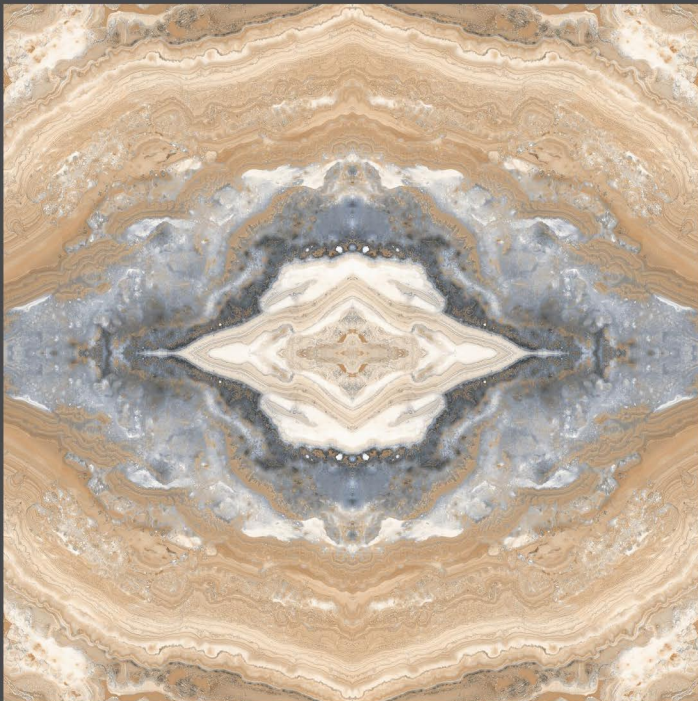

SISCON
TILES

zest
book match collection

raw urban
600X600MM

Use for
Wall

Use for
Floor

4mm Spacer
Recommended

FINISH : GLOSSY