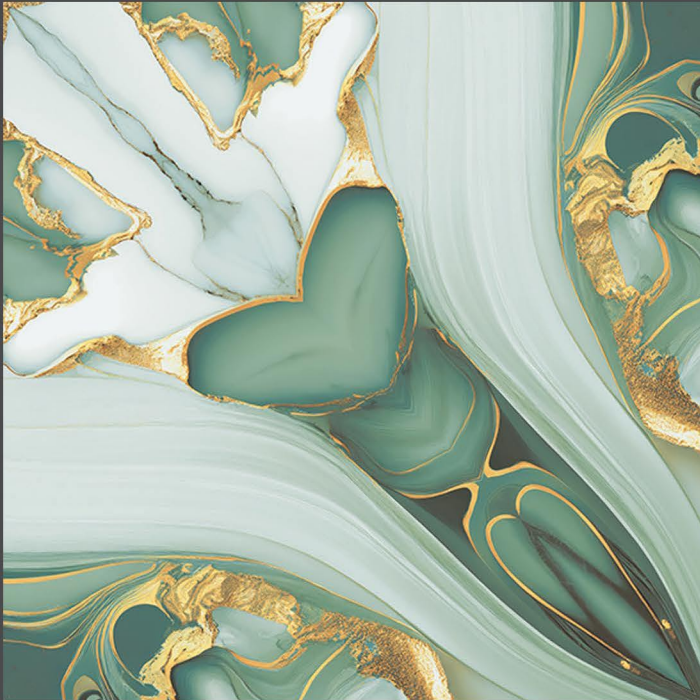

4mm Spacer
Recommended

FINISH : GLOSSY

zest
book match collection

BM-168
600X600MM

SISCON
TILES

zest
book match collection

BM 169
600X600MM

Use for
Wall