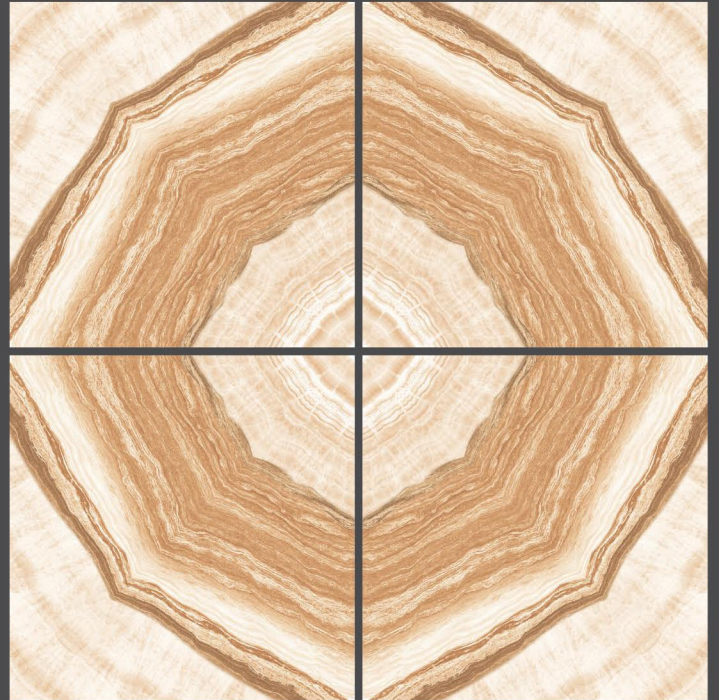

SISCON
TILES

zest
book match collection

fiorio brown
600X600MM

Use for
Wall

Use for
Floor

4mm Spacer
Recommended

FINISH : GLOSSY