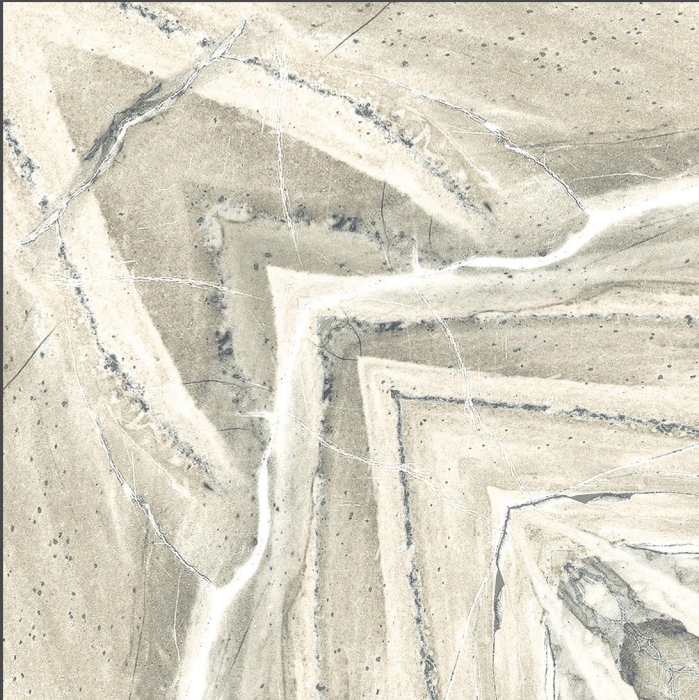

SISCON
TILES

zest
book match collection

ROYAL NATURAL
600X600MM

Use for
Wall

Use for
Floor

4mm Spacer
Recommended

FINISH : GLOSSY