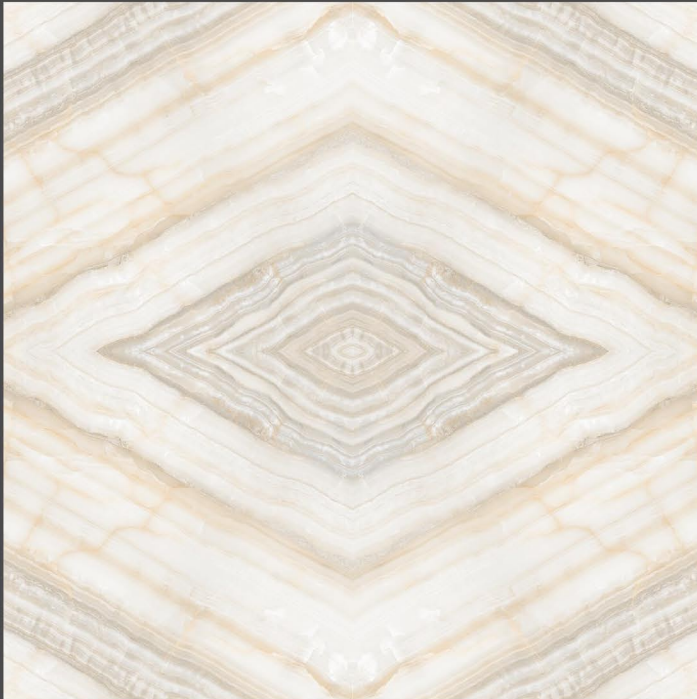

SISCON
TILES

zest
book match collection

recteza crema
600X600MM

Use for
Wall

Use for
Floor

4mm Spacer
Recommended

FINISH : GLOSSY