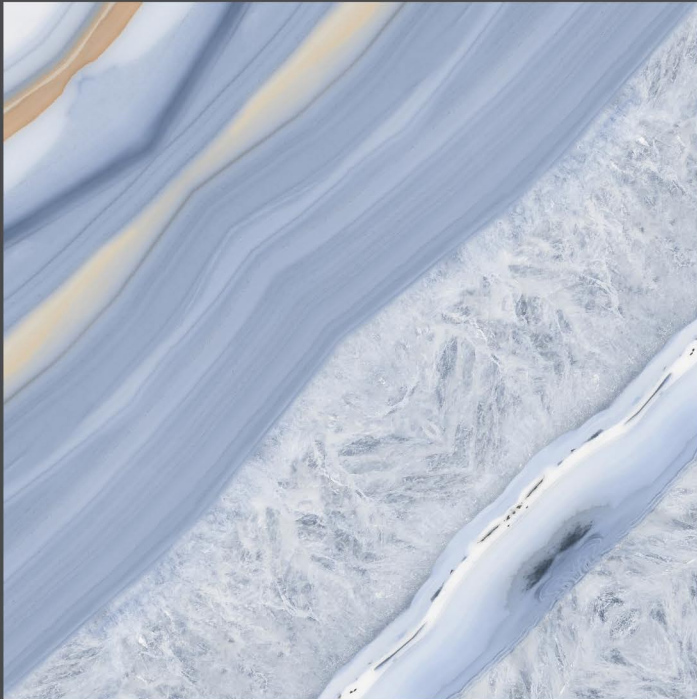

SISCON
TILES

zest
book match collection

marko blue
600X600MM

Use for
Wall

Use for
Floor

4mm Spacer
Recommended

FINISH : GLOSSY