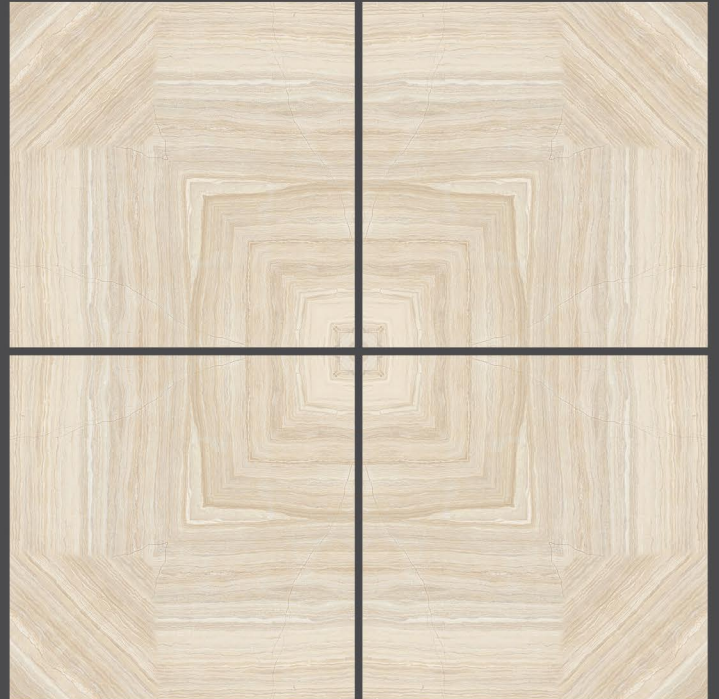

zest
book match collection

ice white
600X600MM

SISCON
TILES

zest
book match collection

iris biege
600X600MM

Use for
Wall

Use for
Floor

4mm Spacer
Recommended