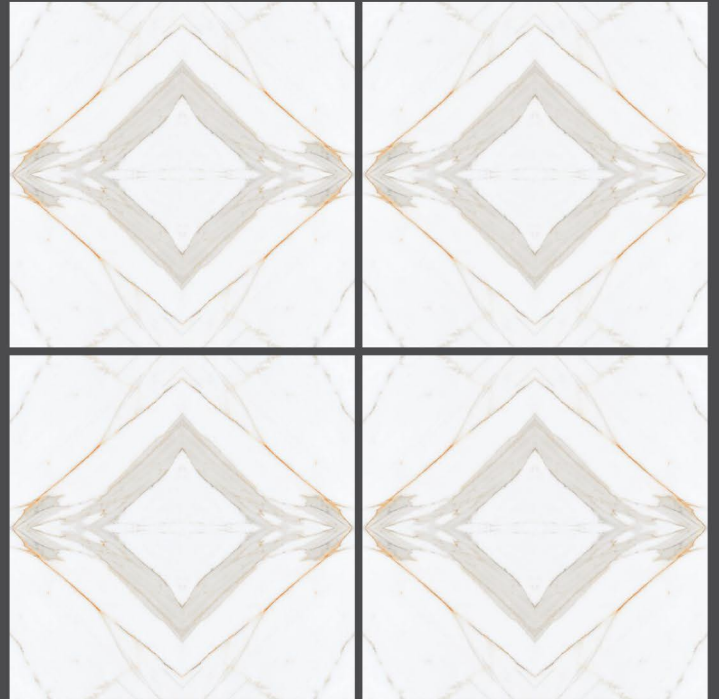

SISCON
TILES

zest
book match collection

calcatta elite
600X600MM

FINISH : GLOSSY