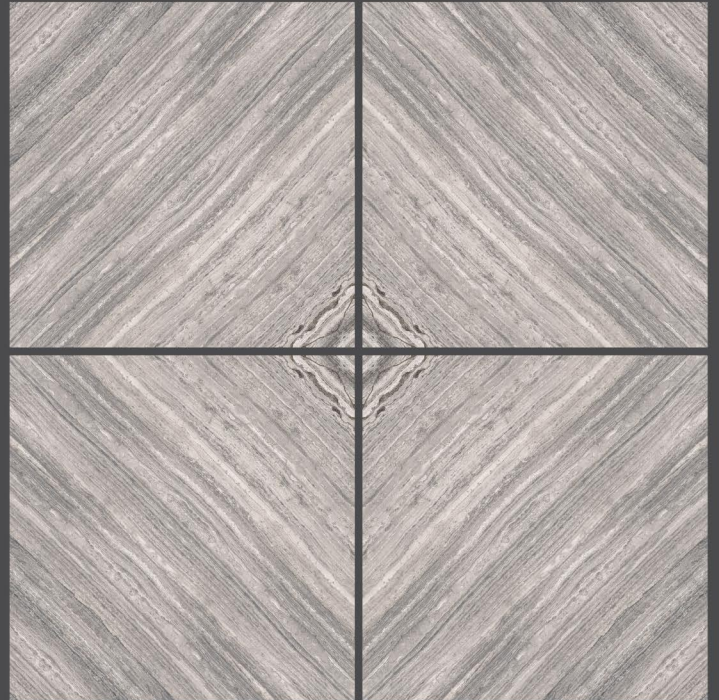

4mm Spacer
Recommended

FINISH : GLOSSY

zest
book match collection

metrix grey
600X600MM

SISCON
TILES

zest
book match collection

mirror gray
600X600MM

Use for
Wall