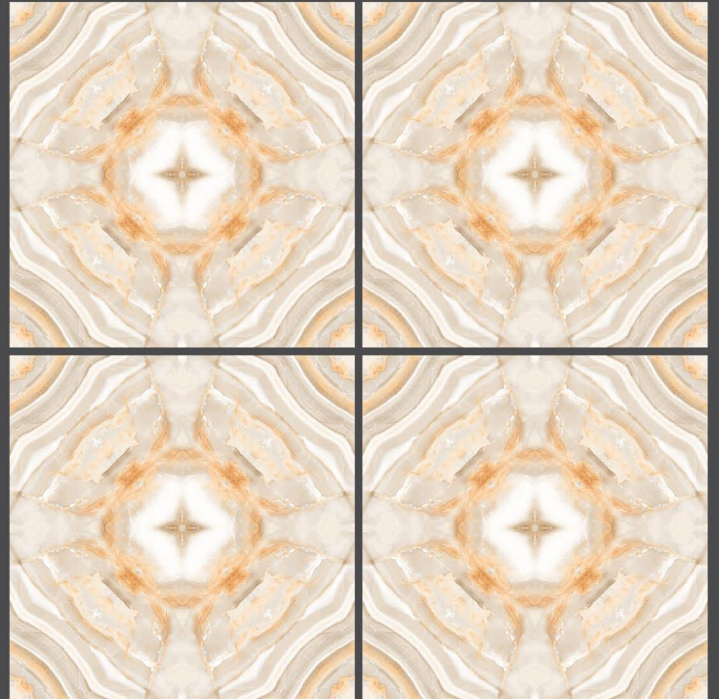

SISCON
TILES

zest
book match collection

picasso beige
600X600MM

Use for
Wall

Use for
Floor

4mm Spacer
Recommended

FINISH : GLOSSY