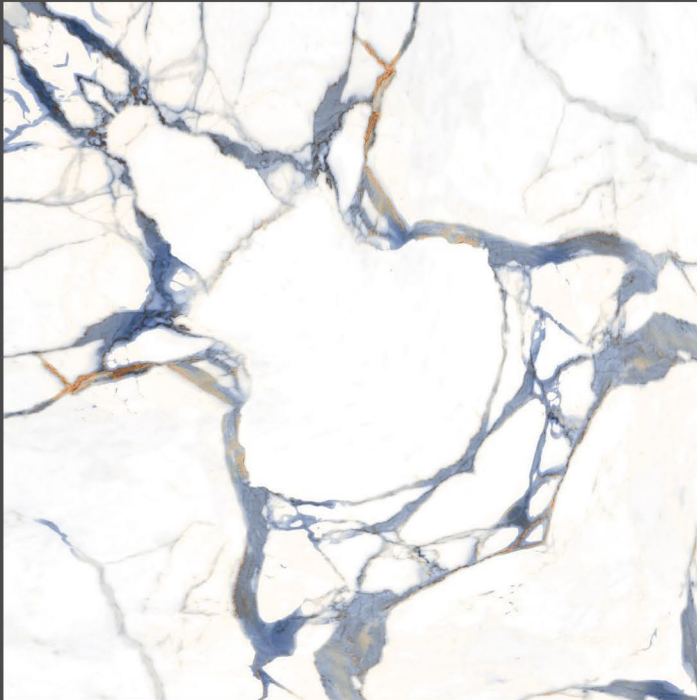

SISCON
TILES

zest
book match collection

marmol blue
600X600MM

Use for
Wall

Use for
Floor

4mm Spacer
Recommended

FINISH : GLOSSY

zest
book match collection