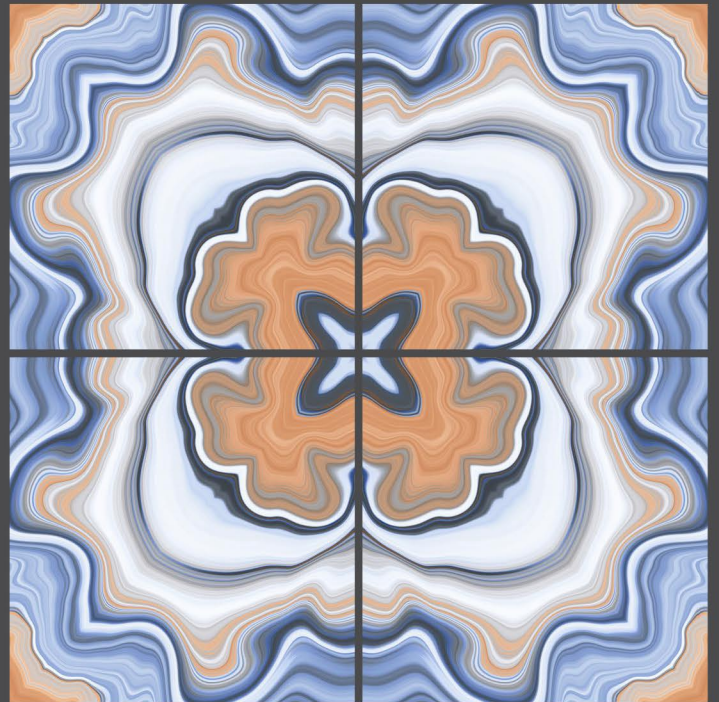

SISCON
TILES

zest
book match collection

fango mix
600X600MM

Use for
Wall

Use for
Floor

4mm Spacer
Recommended

FINISH : GLOSSY