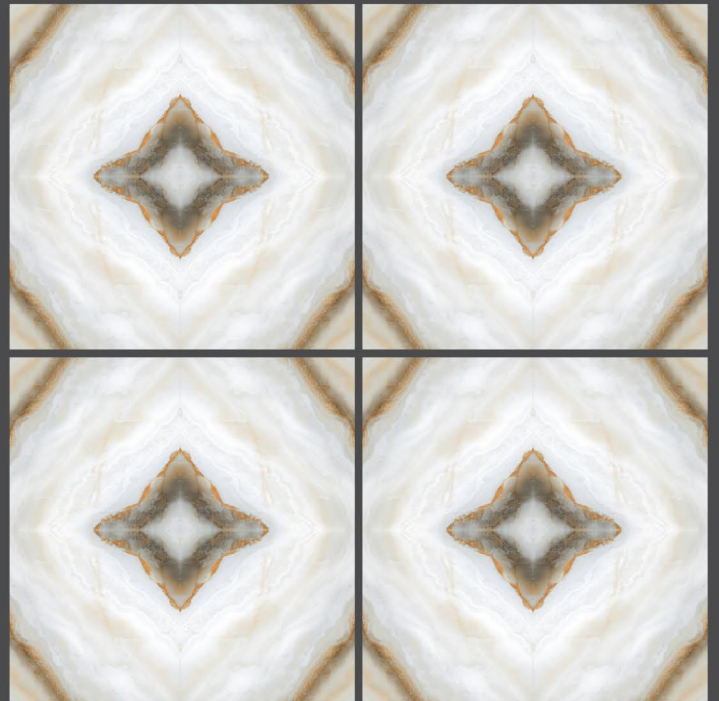

SISCON
TILES

zest
book match collection

tora onyx
600X600MM

Use for
Wall

Use for
Floor

4mm Spacer
Recommended

FINISH : GLOSSY