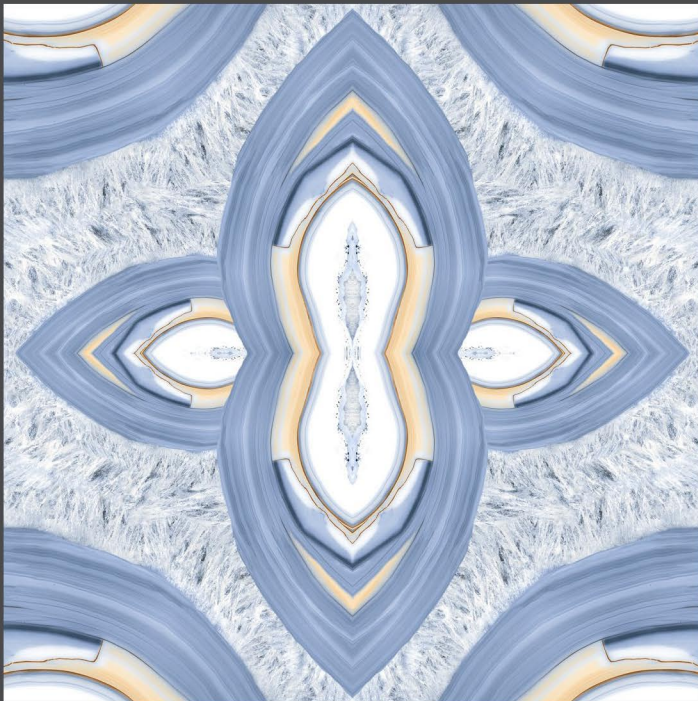

SISCON
TILES

zest
book match collection

denver blue
600X600MM

Use for
Wall

Use for
Floor

4mm Spacer
Recommended

FINISH : GLOSSY