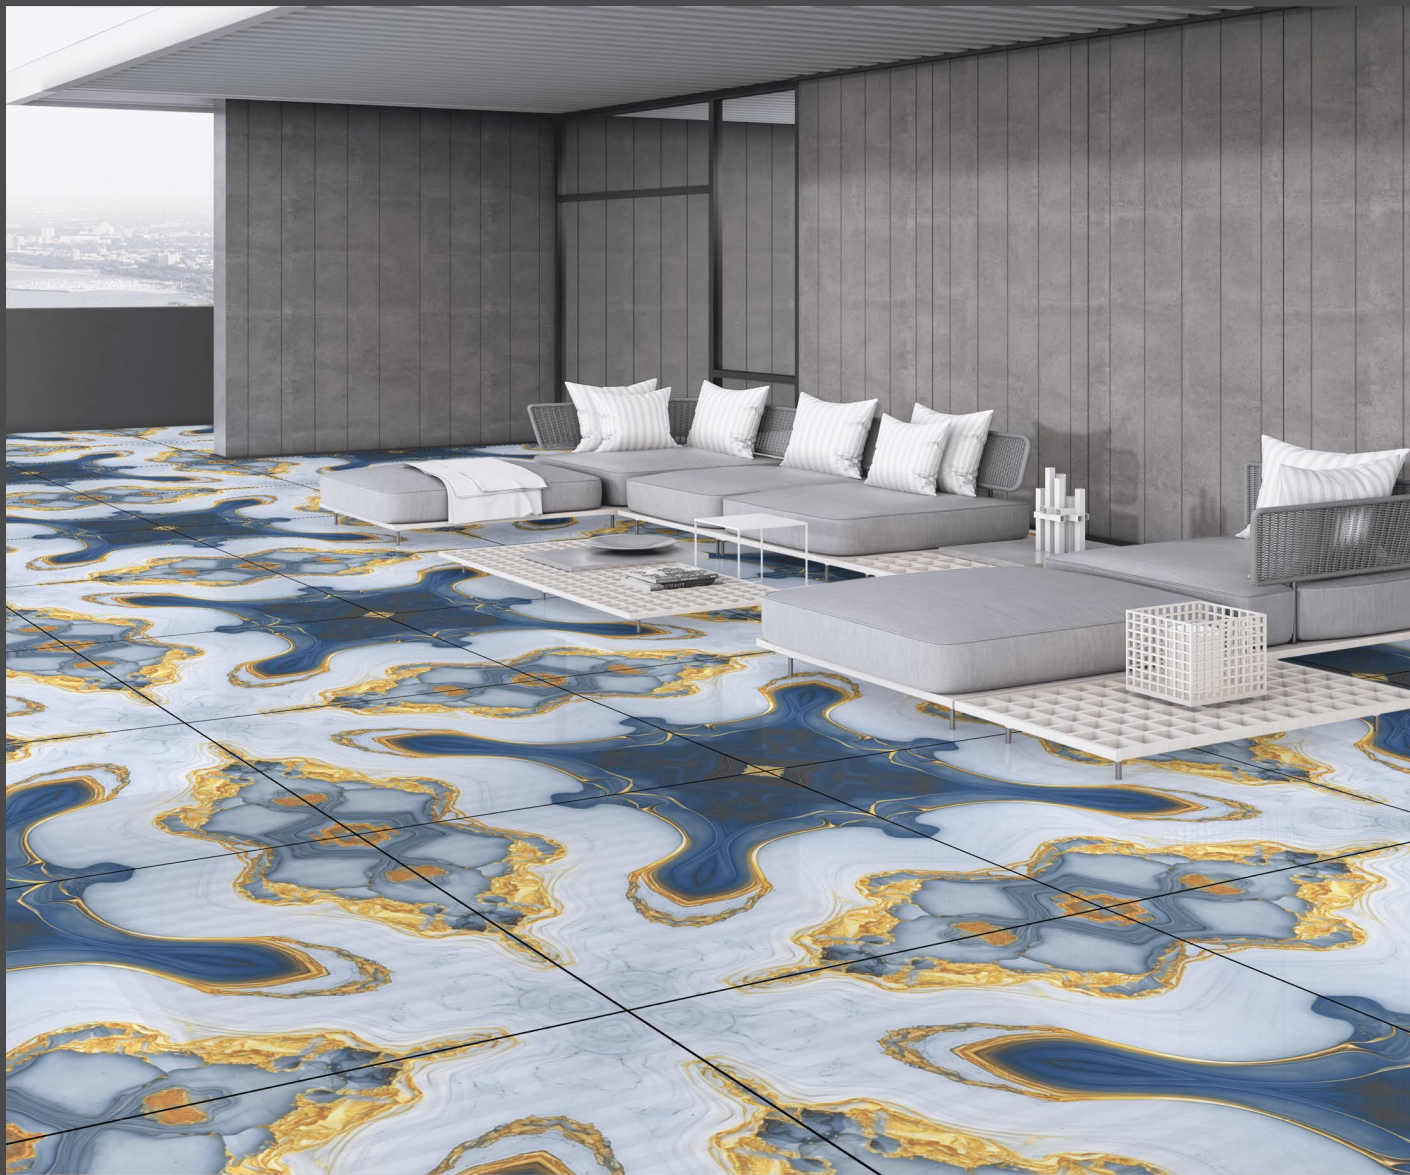

zest
book match collection

BM-172
600X600MM