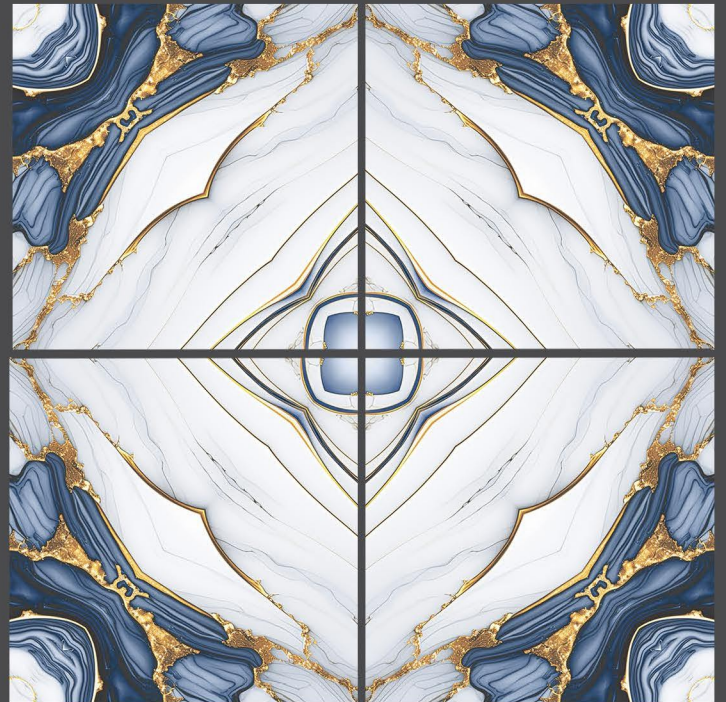

4mm Spacer
Recommended

FINISH : GLOSSY

zest
book match collection

BM-173

600X600MM

SISCON
TILES

zest
book match collection

BM 174
600X600MM