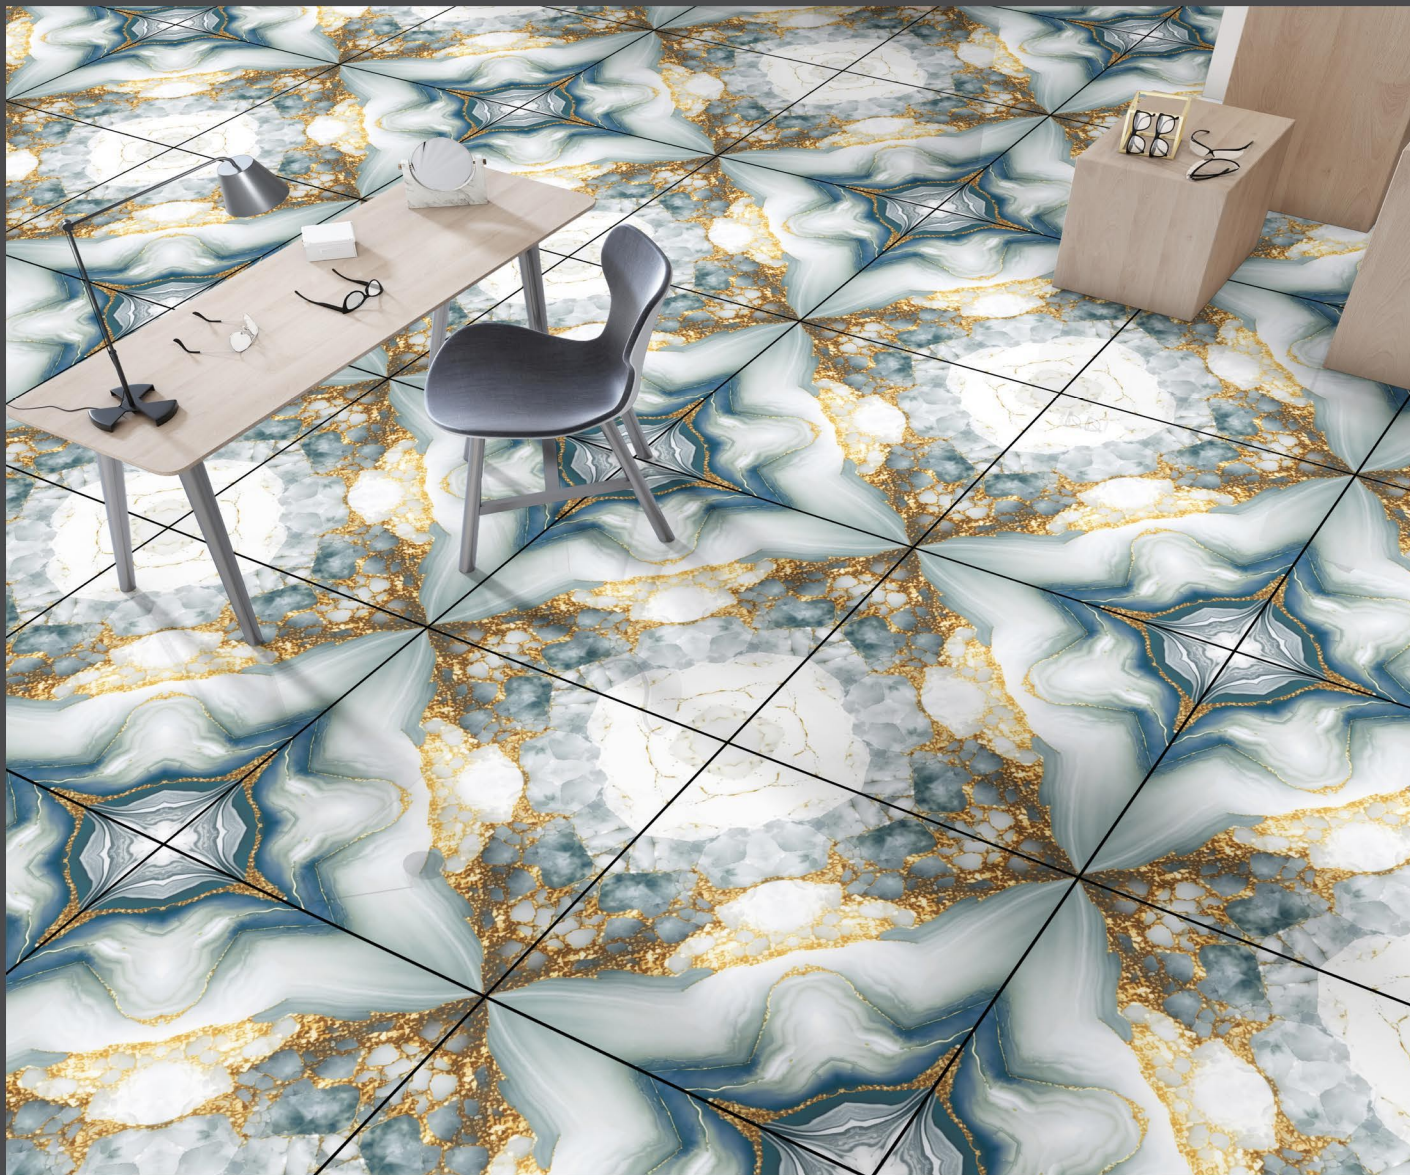

BM 170
600X600MM

Use for
Wall

Use for
Floor

4mm Spacer
Recommended

FINISH : GLOSSY

zest
book match collection

BM-170

600X600MM