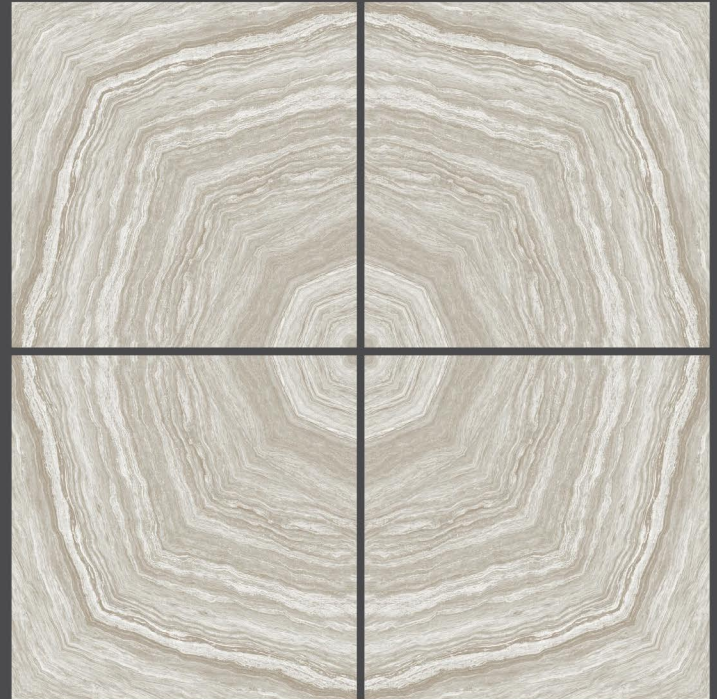

FINISH : GLOSSY

zest
book match collection

white grenic
600X600MM

SISCON
TILES

zest
book match collection

wonder beige
600X600MM

Use for
Wall

Use for
Floor