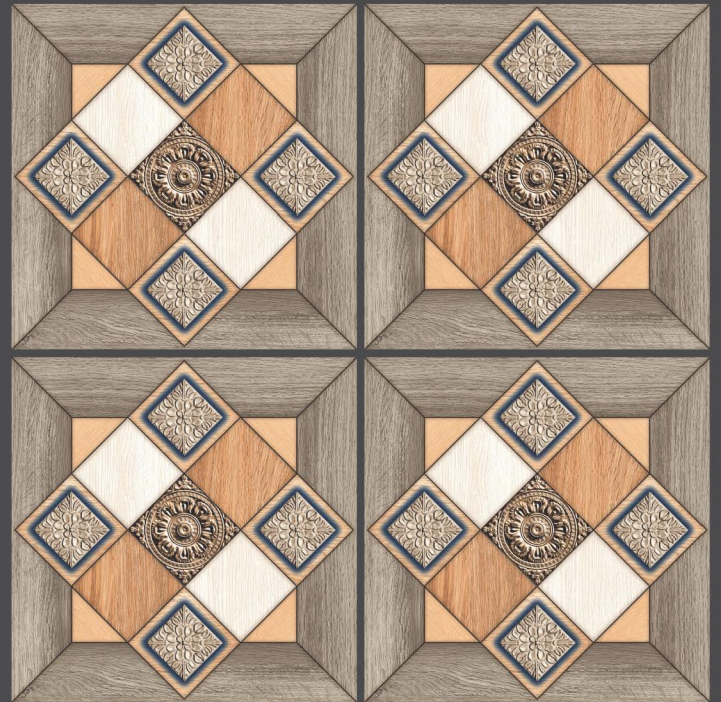

zest
book match collection

antique onyx
600X600MM

SISCON
TILES

zest
book match collection

alex wood
600X600MM

Use for
Wall

Use for
Floor

4mm Spacer
Recommended