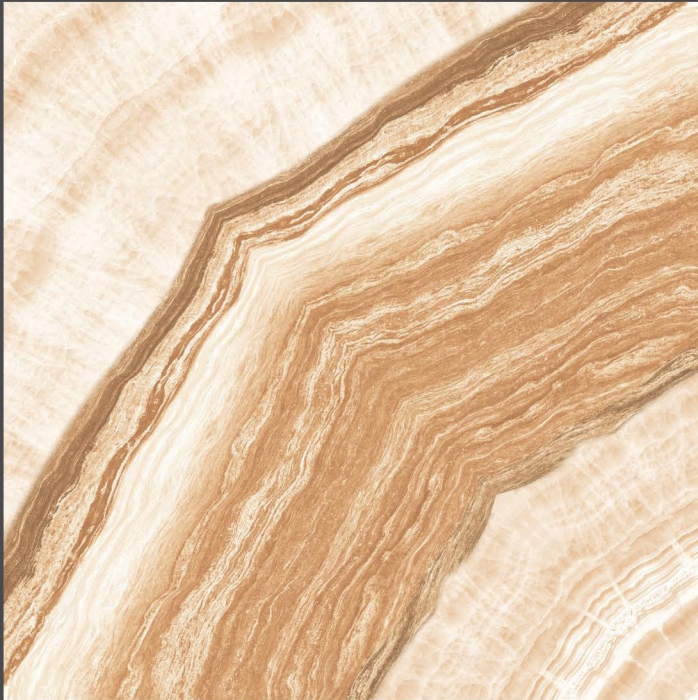

SISCON
TILES

zest
book match collection

fiorio brown
600X600MM

Use for
Wall

Use for
Floor

4mm Spacer
Recommended

FINISH : GLOSSY