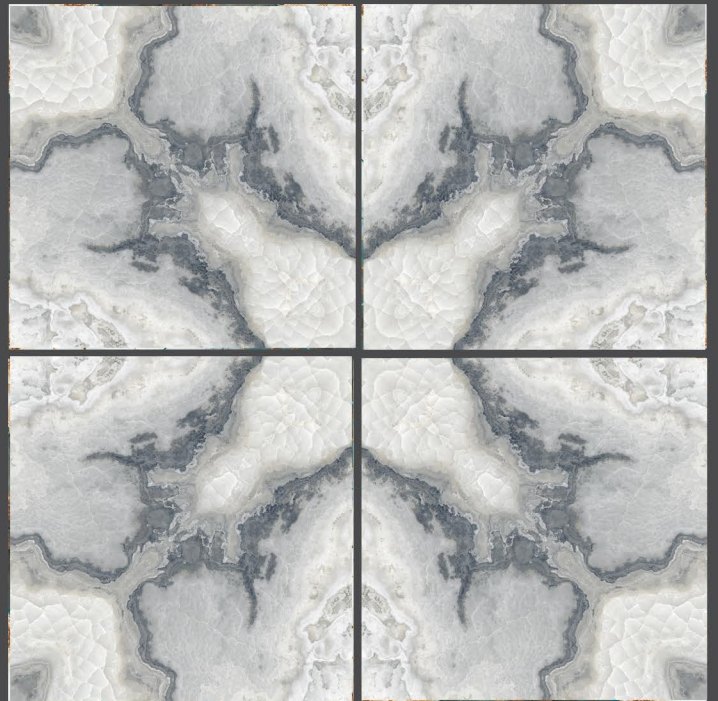

Use for
Wall

Use for
Floor

4mm Spacer
Recommended

FINISH : GLOSSY

SISCON
TILES

zest
book match collection

STARLET BLUE
600X600MM

Use for
Wall

Use for
Floor

4mm Spacer
Recommended

FINISH : GLOSSY

zest
book match collection

STARLET BLUE
600X600 MM

SISCON
TILES

zest
book match collection

MAKRANA GREY
600X600MM