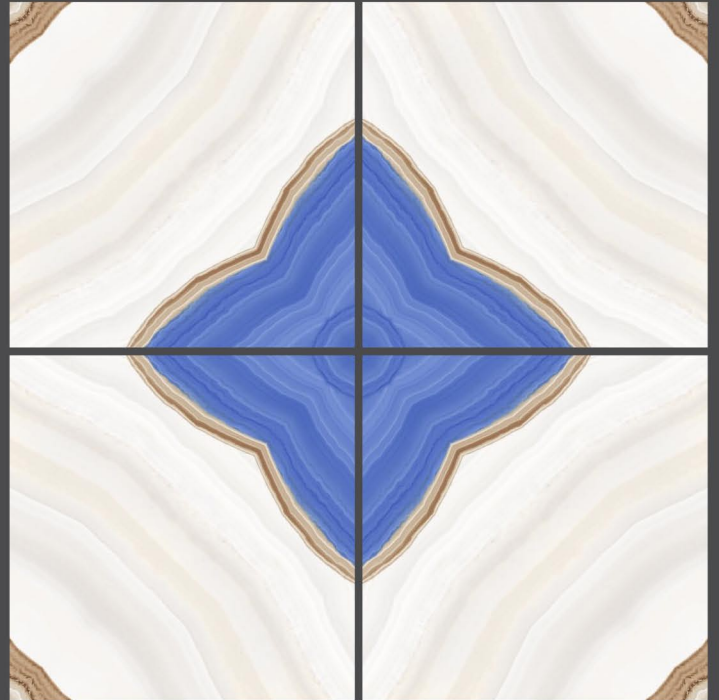

SISCON
TILES

zest
book match collection

solo blue
600X600MM

Use for
Wall

Use for
Floor

4mm Spacer
Recommended

FINISH : GLOSSY