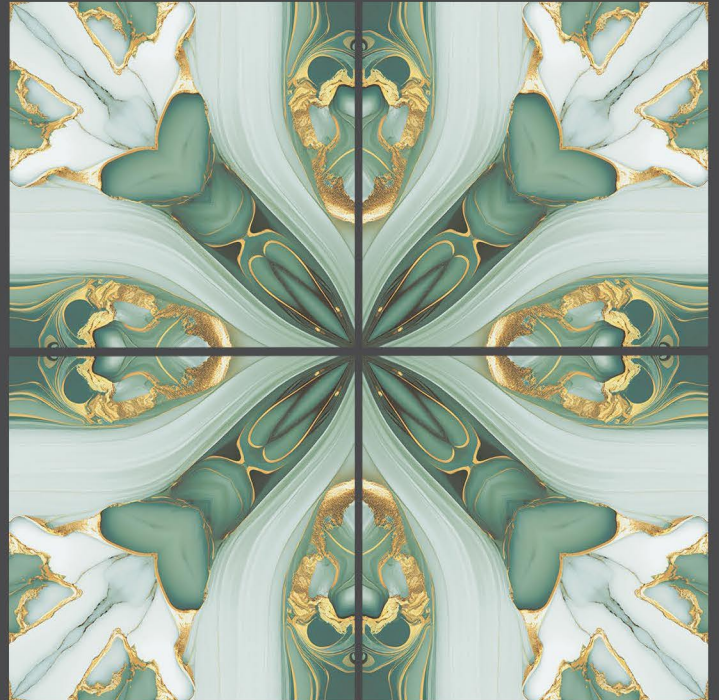

4mm Spacer
Recommended

FINISH : GLOSSY

zest
book match collection

BM-168
600X600MM

SISCON
TILES

zest
book match collection

BM 169
600X600MM

Use for
Wall