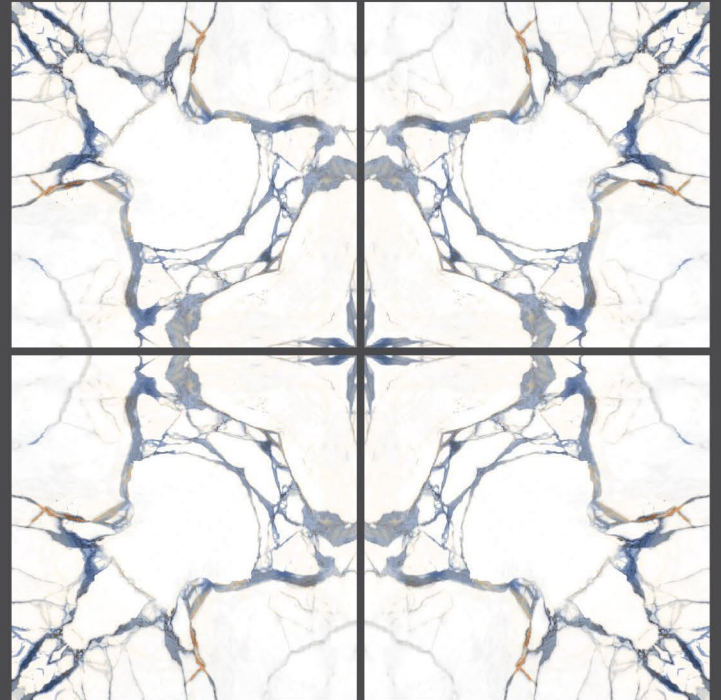

SISCON
TILES

zest
book match collection

marmol blue
600X600MM

Use for
Wall

Use for
Floor

4mm Spacer
Recommended

FINISH : GLOSSY