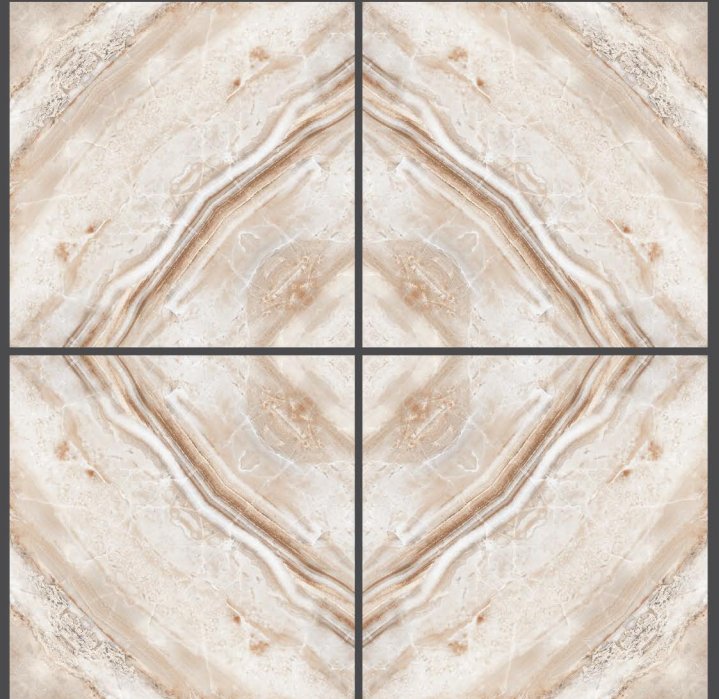

SISCON
TILES

zest
book match collection

estro brown
600X600MM

Use for
Wall

Use for
Floor

4mm Spacer
Recommended

FINISH : GLOSSY