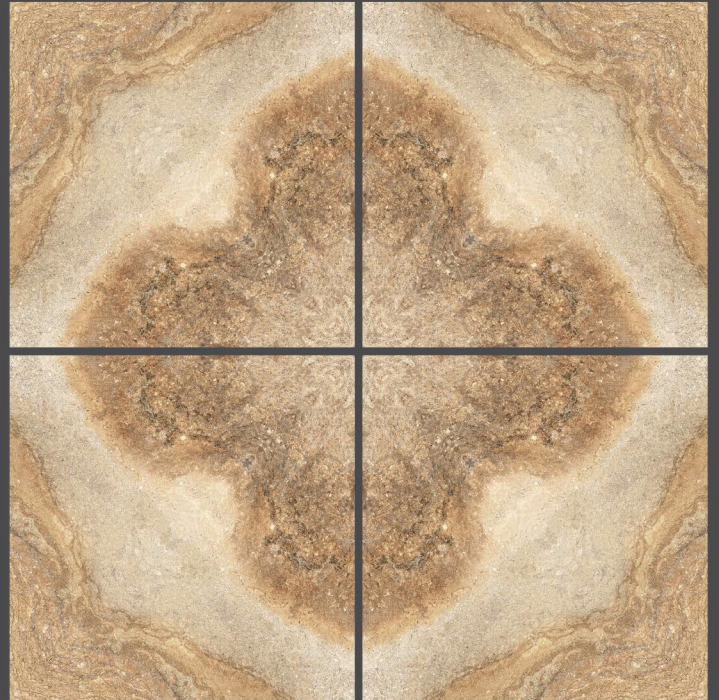

SISCON
TILES

zest
book match collection

bruce brown
600X600MM

Use for
Wall

Use for
Floor

4mm Spacer
Recommended

FINISH : GLOSSY