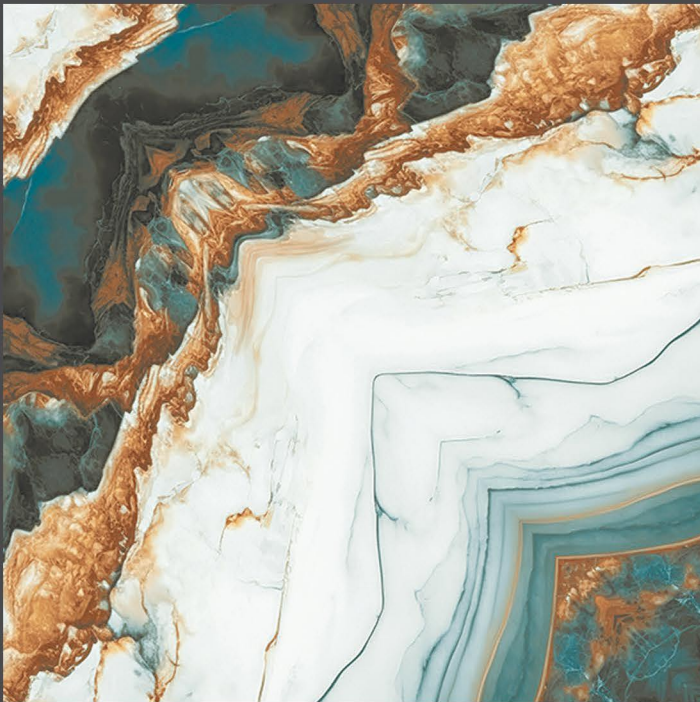

SISCON
TILES

zest
book match collection

BM 171
600X600MM

Use for
Wall

Use for
Floor

4mm Spacer
Recommended

FINISH : GLOSSY