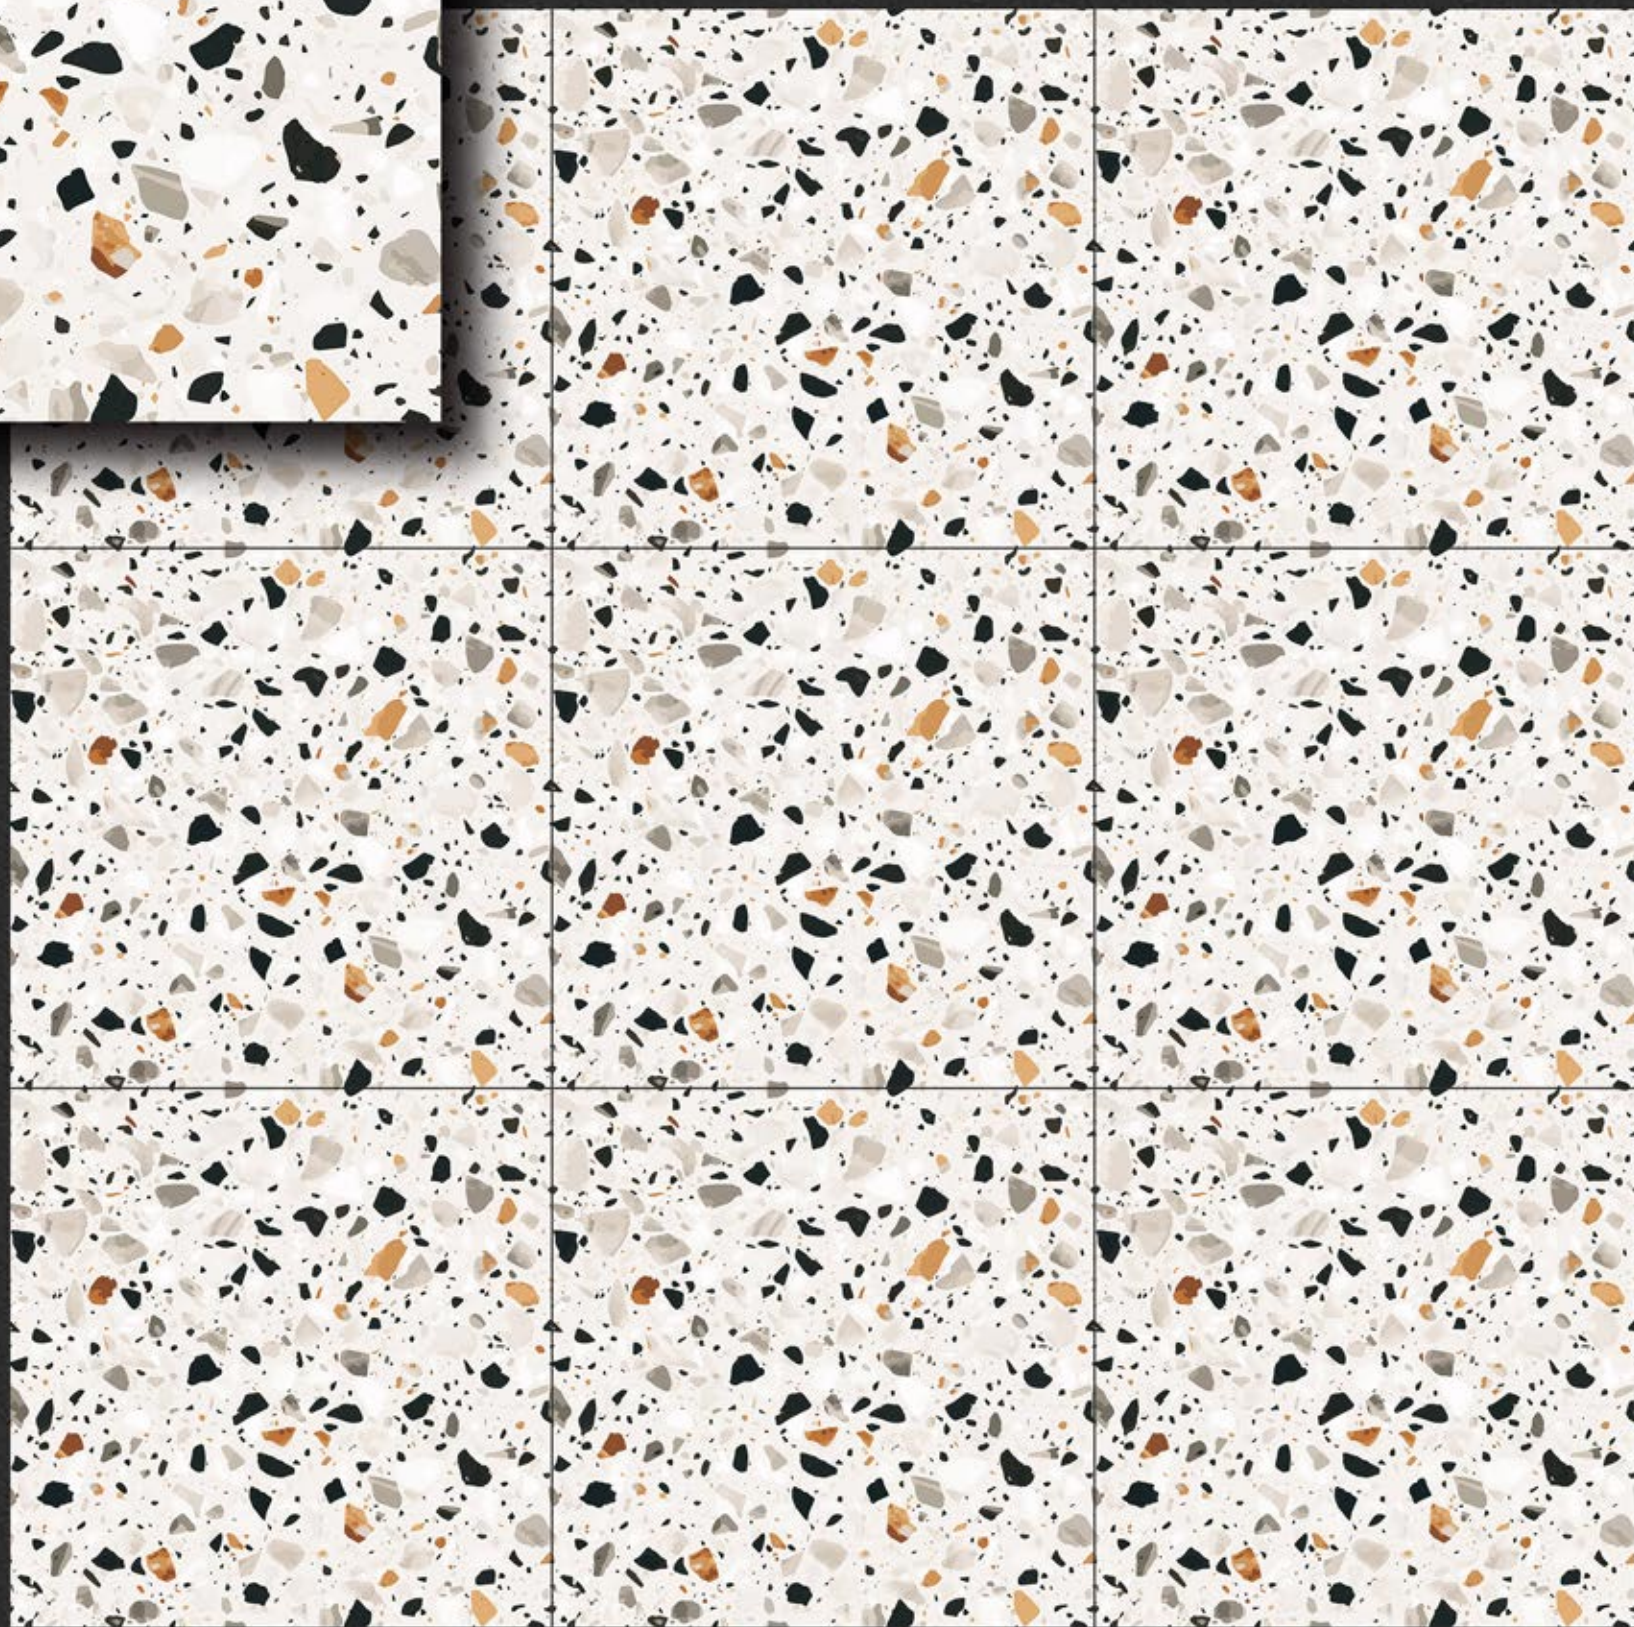

**DIGITAL
PORCELAIN
TILES**

600X600mm

301

TERRAZZO Series
MATT Finish

302

TERRAZZO Series
MATT Finish

303

TERRAZZO Series
MATT Finish

304

TERRAZZO Series
MATT Finish

305

TERRAZZO Series
MATT Finish

306

TERRAZZO Series
MATT Finish

307

TERRAZZO Series
MATT Finish

308

TERRAZZO Series
MATT Finish