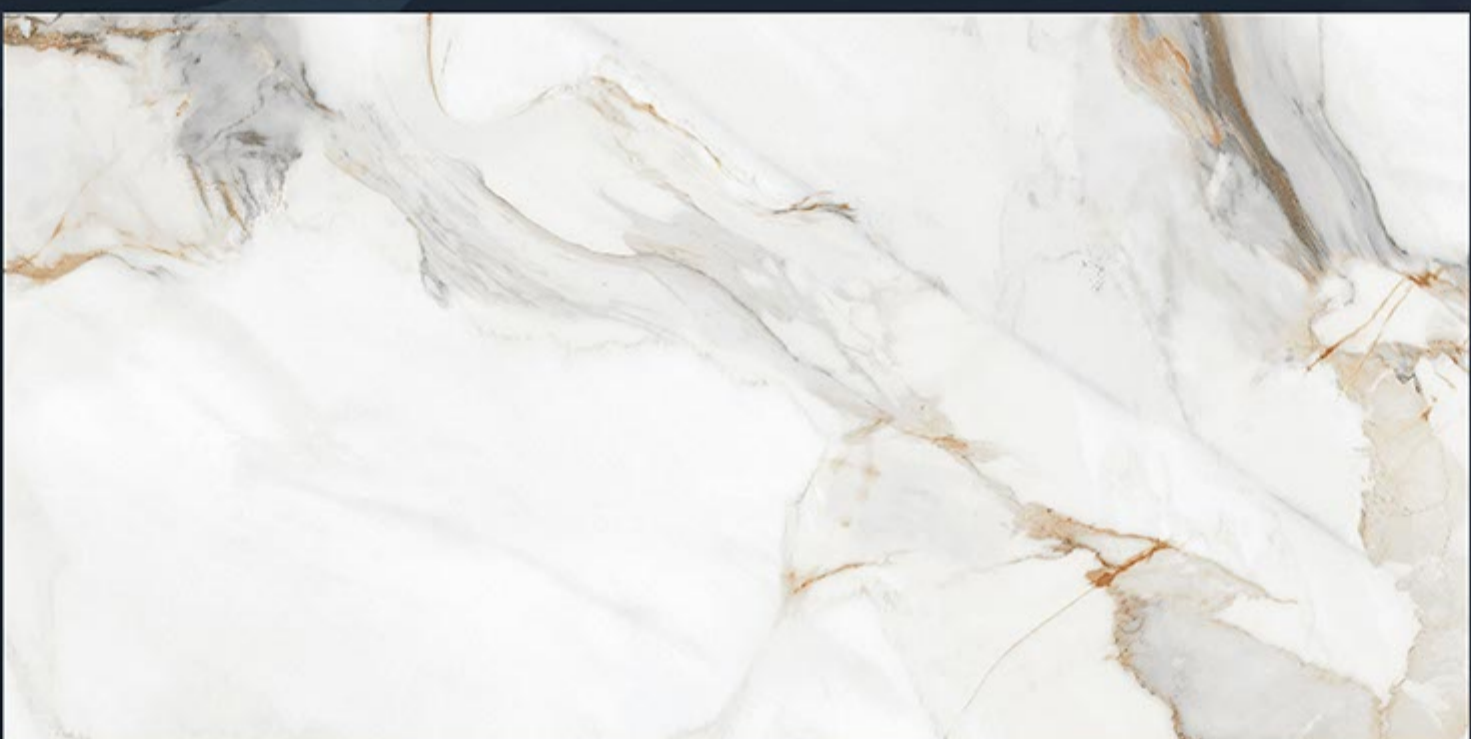

experience the  
**new way**

**zoom view**

GLOSSY

300x600mm

Fill your  
**Space** With delightful creations

DESIGN CODE - **1263\_MARBLE**

experience the  
**new way**

**zoom view**