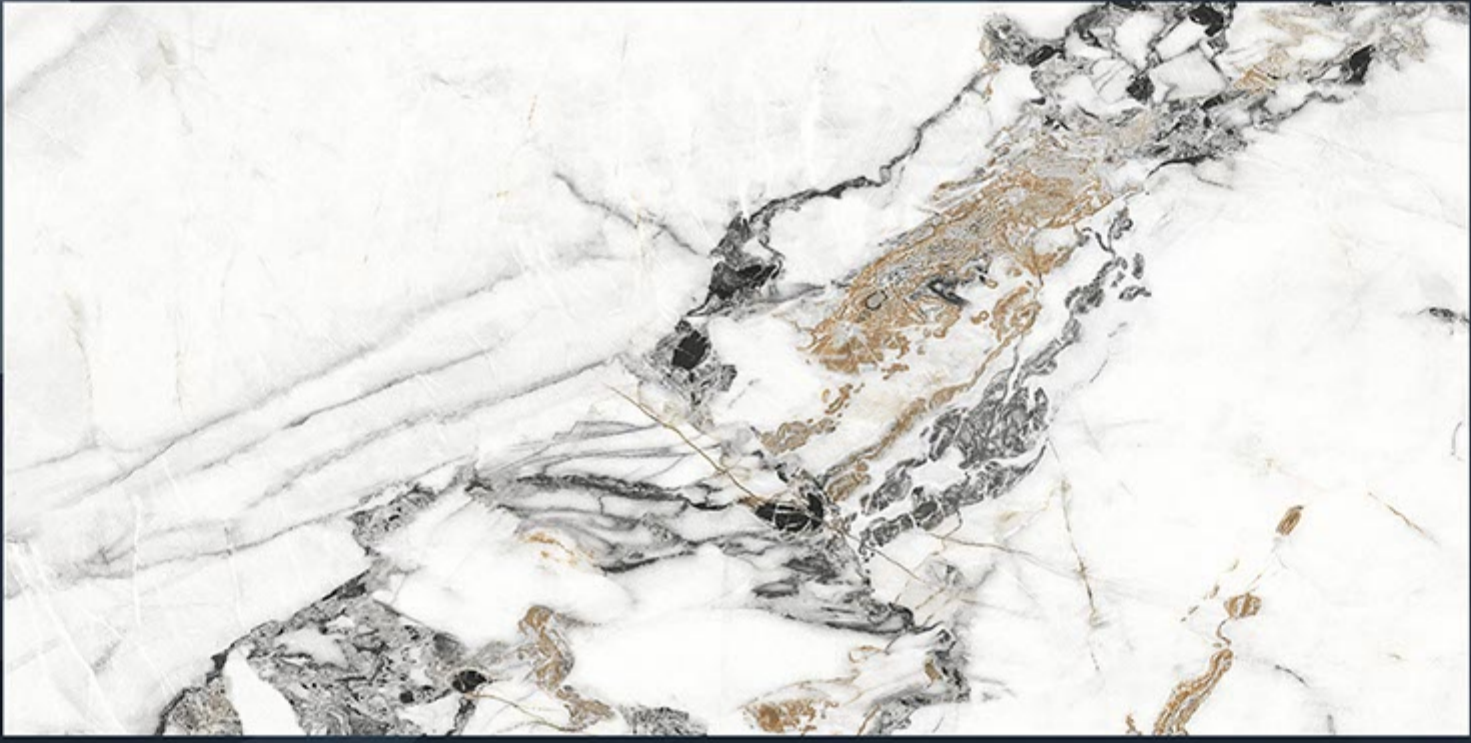

Fill your  
**Space** With **delightful** creations

DESIGN CODE - **1261\_MARBLE**

experience the  
**new way**

**zoom view**

GLOSSY

300x600mm

Fill your  
**Space** With delightful creations

DESIGN CODE - **1262\_MARBLE**