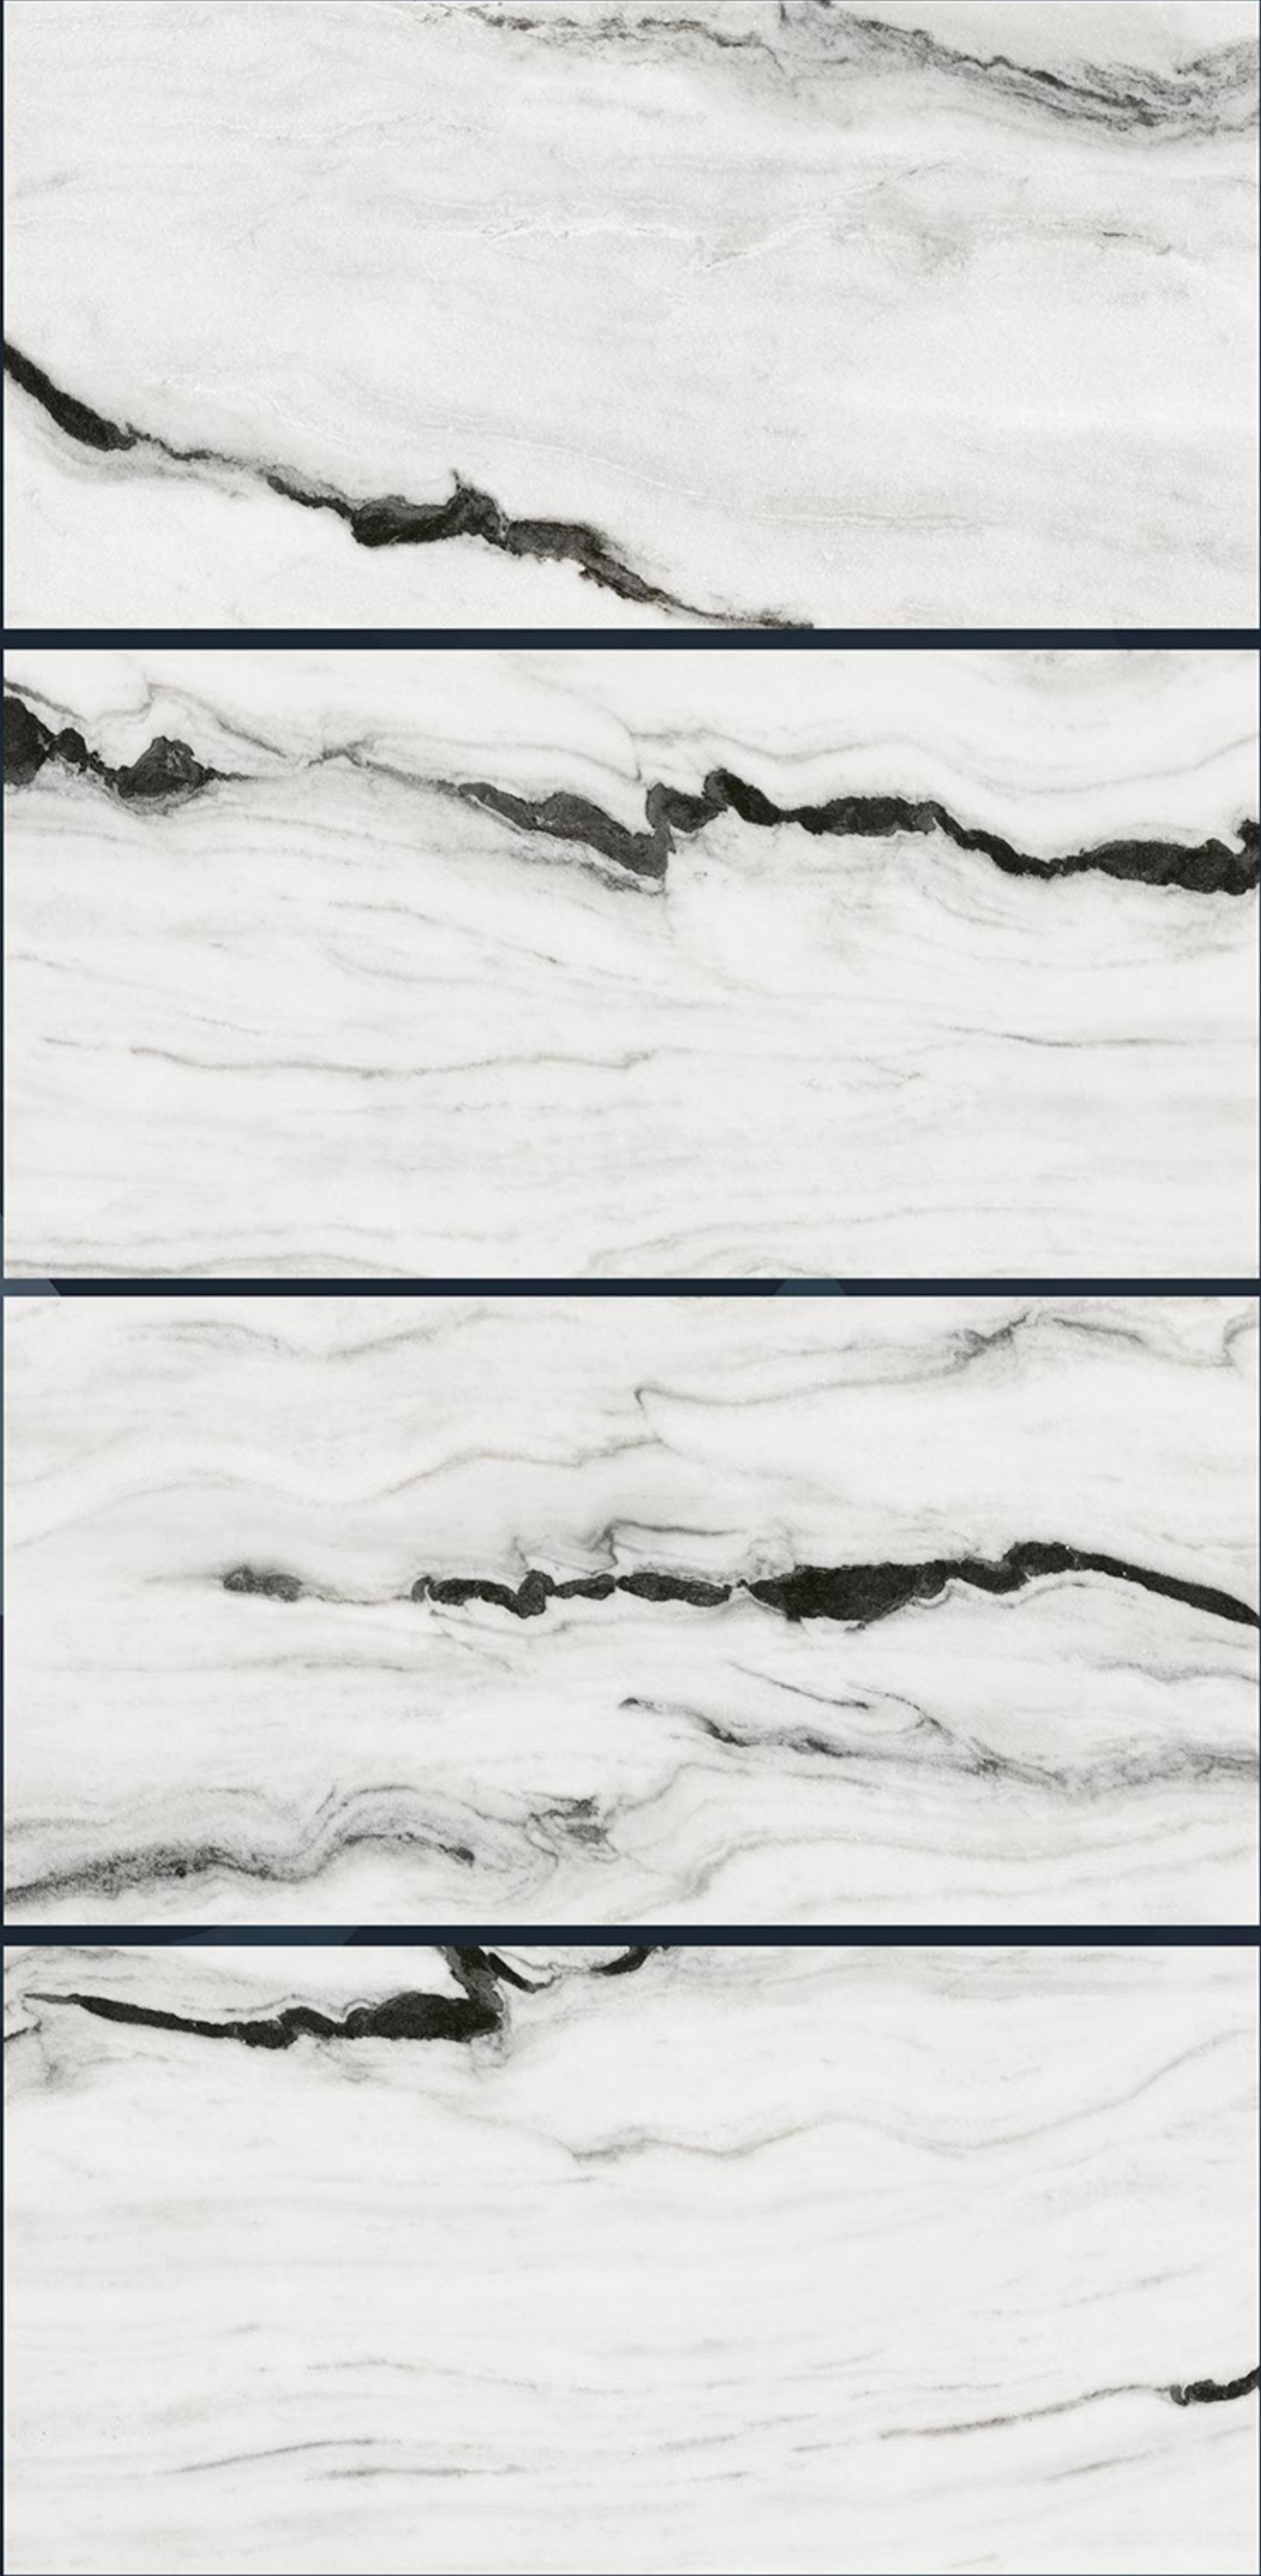

experience the  
**new way**

**zoom view**

GLOSSY

300x600mm

Fill your  
**Space** With delightful creations

DESIGN CODE - **1279\_MARBLE**

experience the  
**new way**

**zoom view**