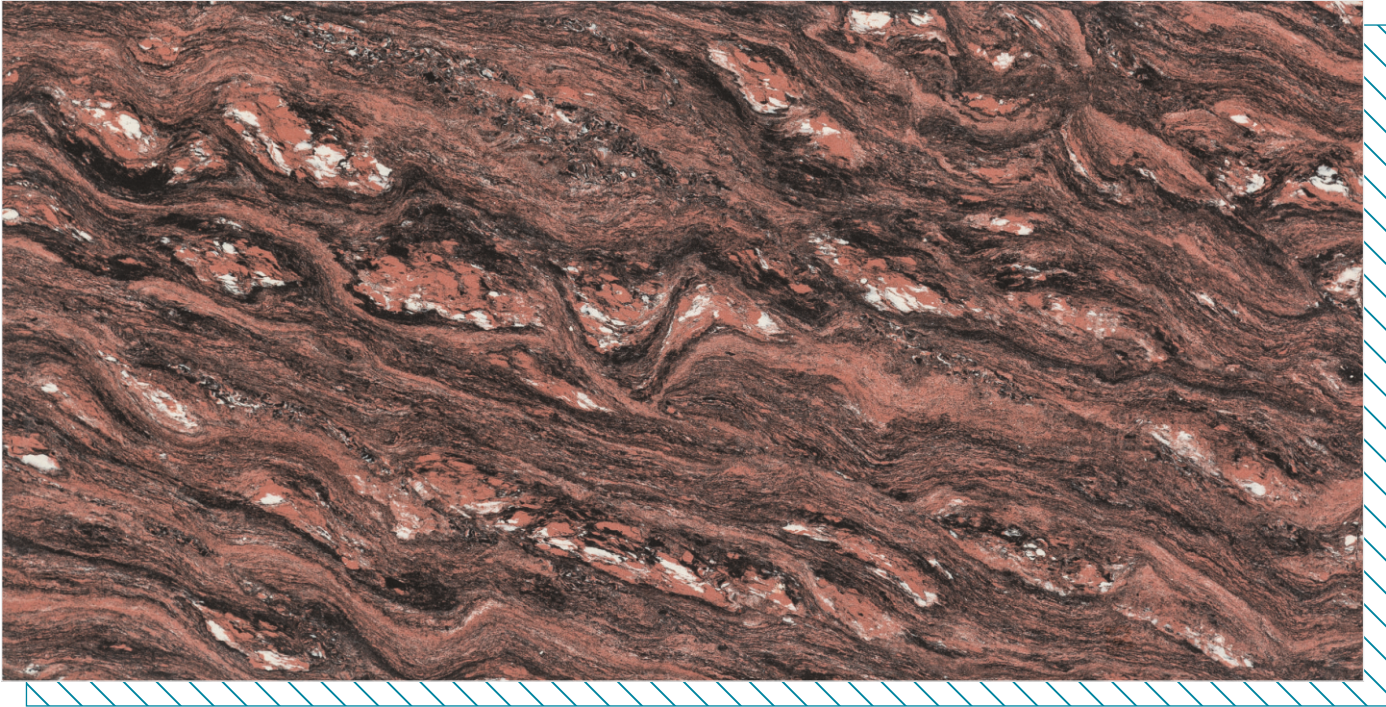

MARBLE SERIES **M**

600 X 1200
MM

DOUBLE CHARGED
VITRIFIED TILES

MARBLE RED(DARK) ———
600 X 1200 MM

Linear Thermal Expansion Coefficient

Chemical Resistance

Water Absorption

Stain Resistance

Thermal Shock Resistance