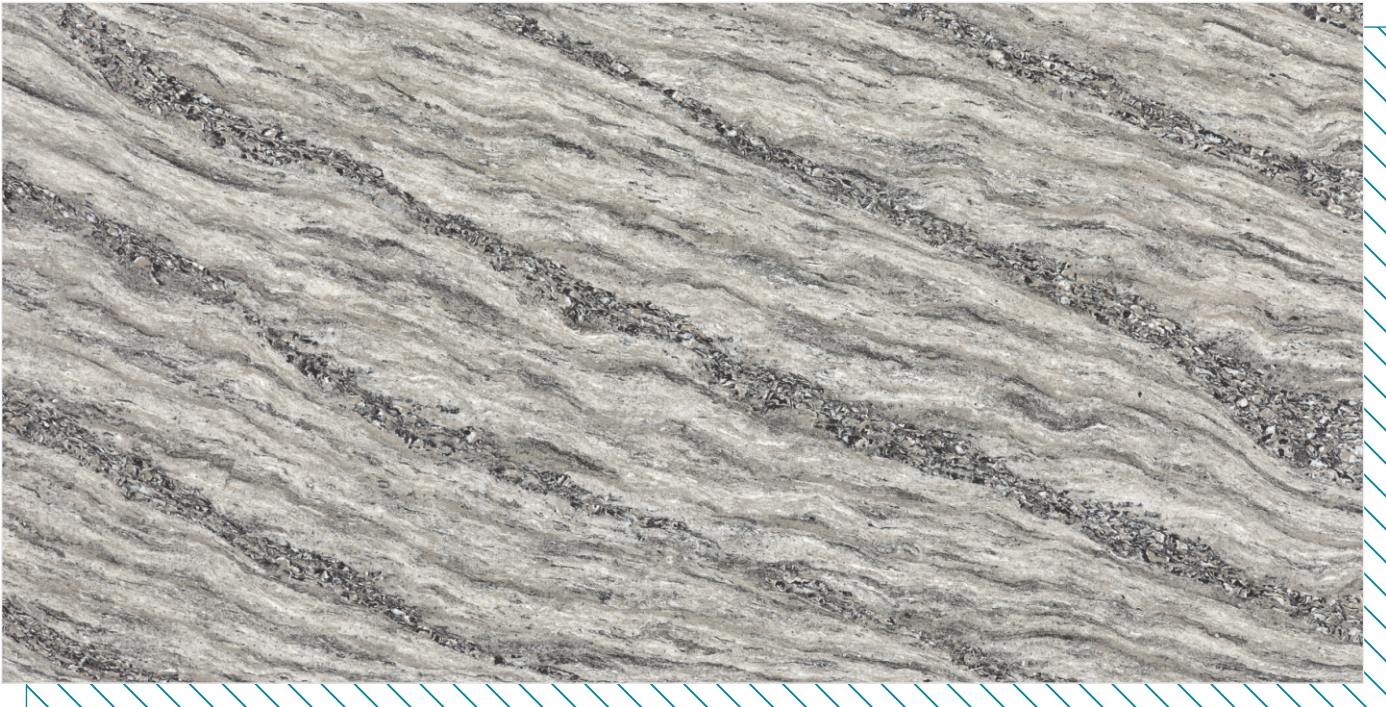

Chemical  
Resistance

Water  
Absorption

Stain  
Resistance

Thermal Shock  
Resistance

600 X 1200  
MM

ROCCO SLATE(DARK) ———  
600 X 1200 MM

Linear Thermal  
Expansion  
Coefficient

Chemical  
Resistance