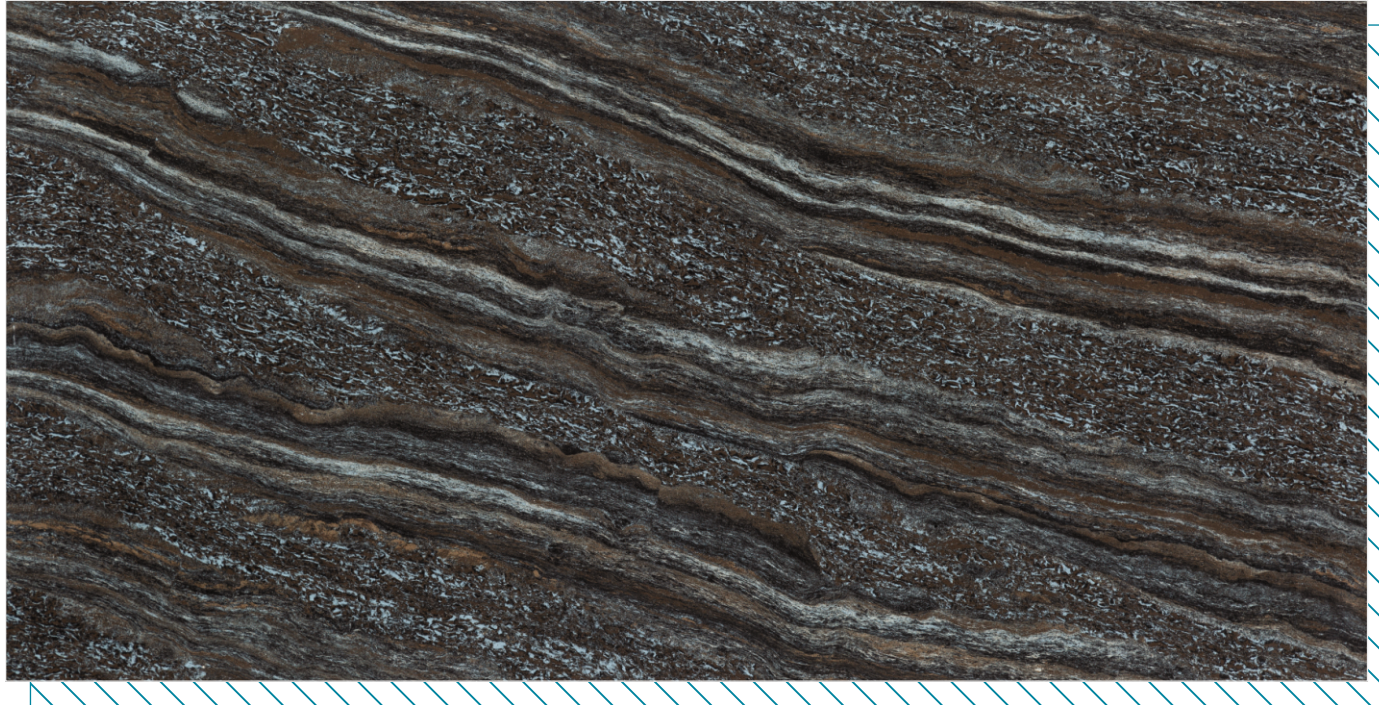

Water  
Absorption

Stain  
Resistance

Thermal Shock  
Resistance

ROCCO  
SERIES

600 X 1200  
MM

DOUBLE  
CHARGED  
VITRIFIED TILES

ROCCO ELEGANCE(DARK) ———  
600 X 1200 MM

Linear Thermal  
Expansion  
Coefficient