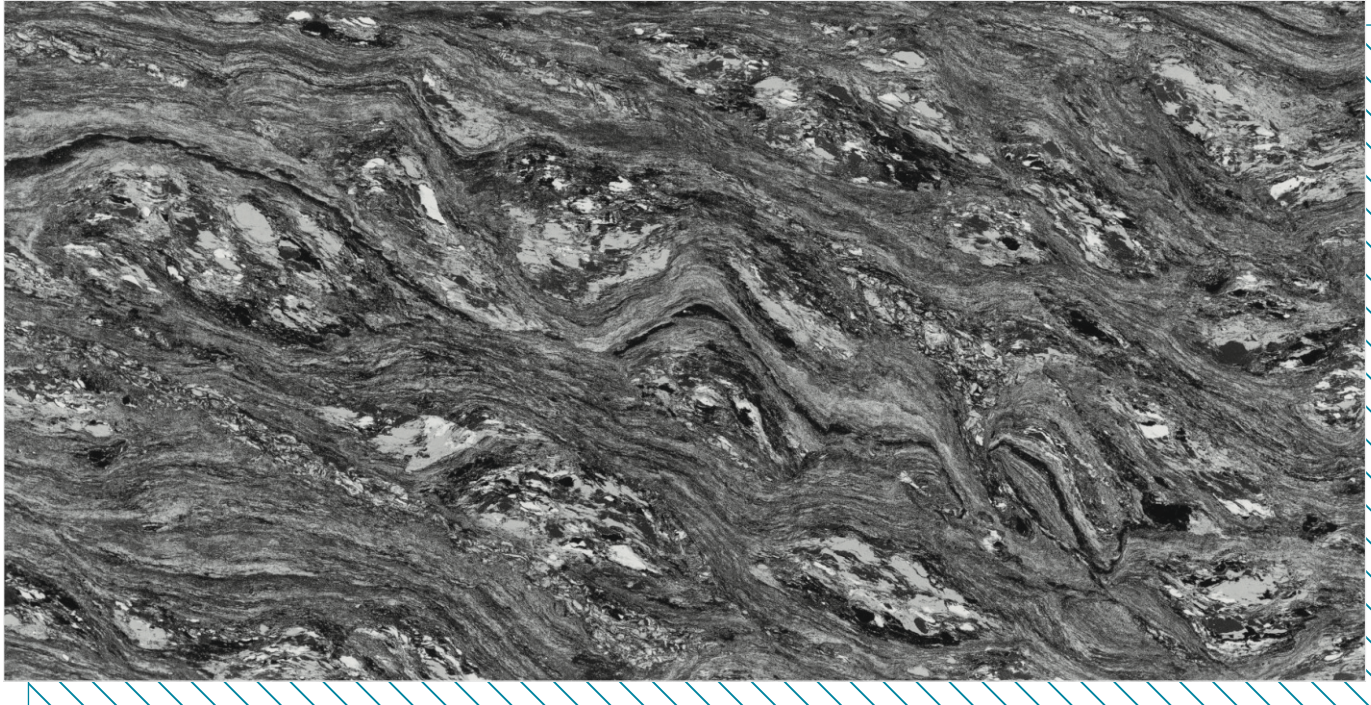

MARBLE SERIES **M**

600 X 1200
MM

DOUBLE CHARGED
VITRIFIED TILES

MARBLE BLACK(DARK) ———
600 X 1200 MM

Linear Thermal Expansion Coefficient

Chemical Resistance

Water Absorption

Stain Resistance

Thermal Shock Resistance