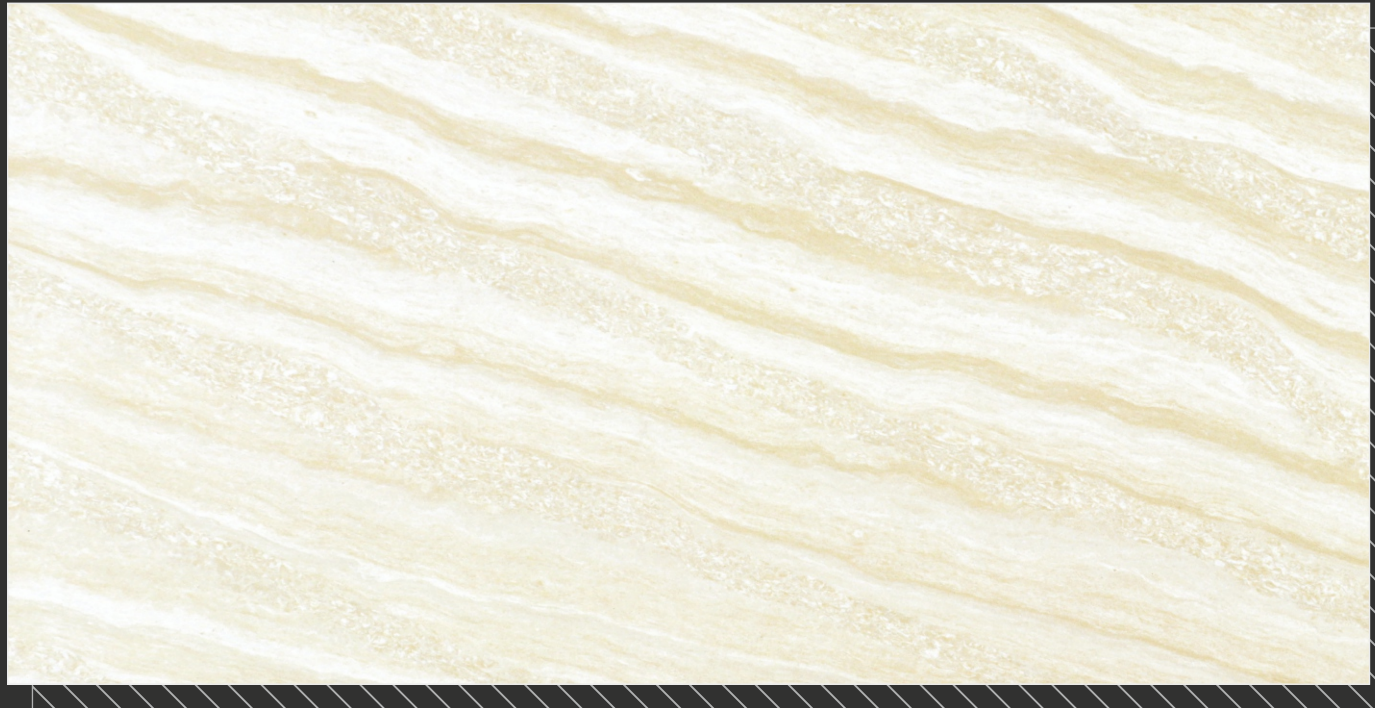

ROCCO
SERIES

R

600 X 1200
MM

DOUBLE
CHARGED
VITRIFIED TILES

ROCCO GOLD(LIGHT)
600 X 1200 MM

360°
view

Linear Thermal
Expansion
Coefficient

Chemical
Resistance

Water
Absorption

Stain
Resistance

Thermal Shock
Resistance