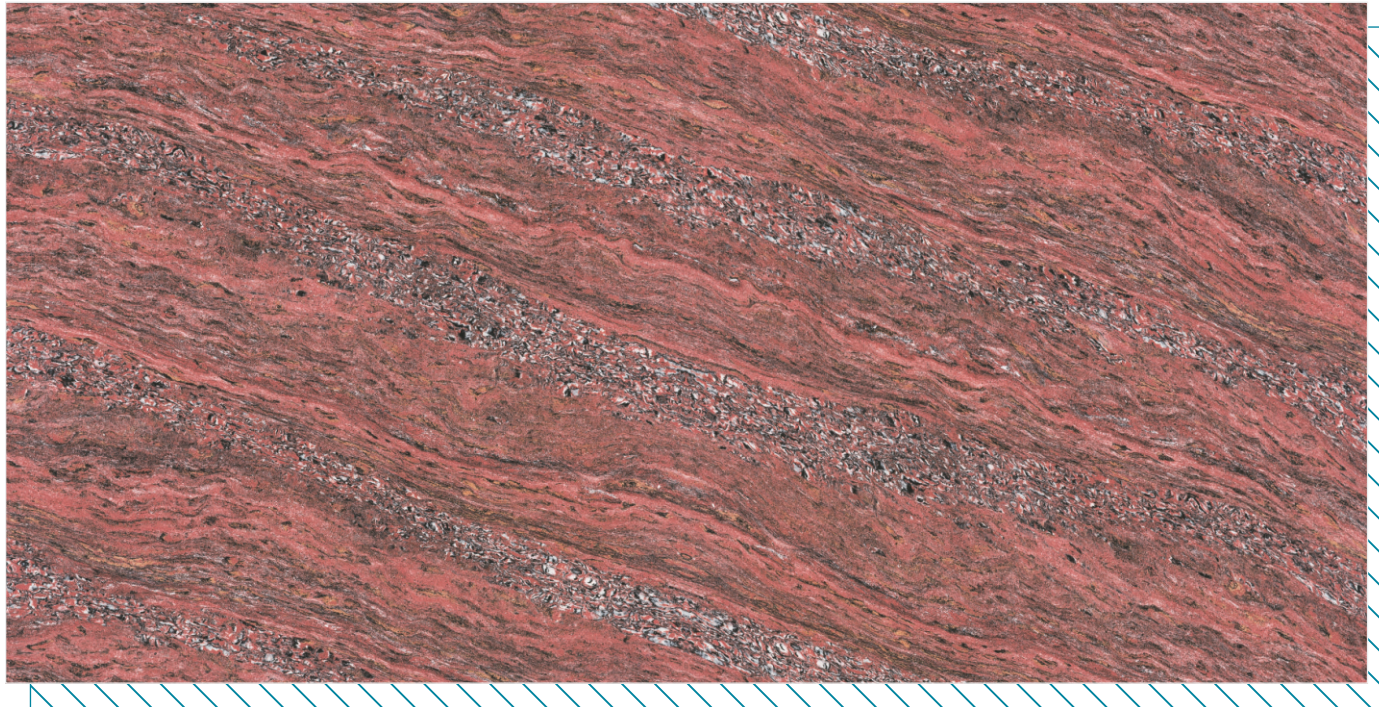

Chemical  
Resistance

Water  
Absorption

Stain  
Resistance

Thermal Shock  
Resistance

ROCCO  
SERIES

600 X 1200  
MM

DOUBLE  
CHARGED  
VITRIFIED TILES

ROCCO LAVA(DARK) ———  
600 X 1200 MM