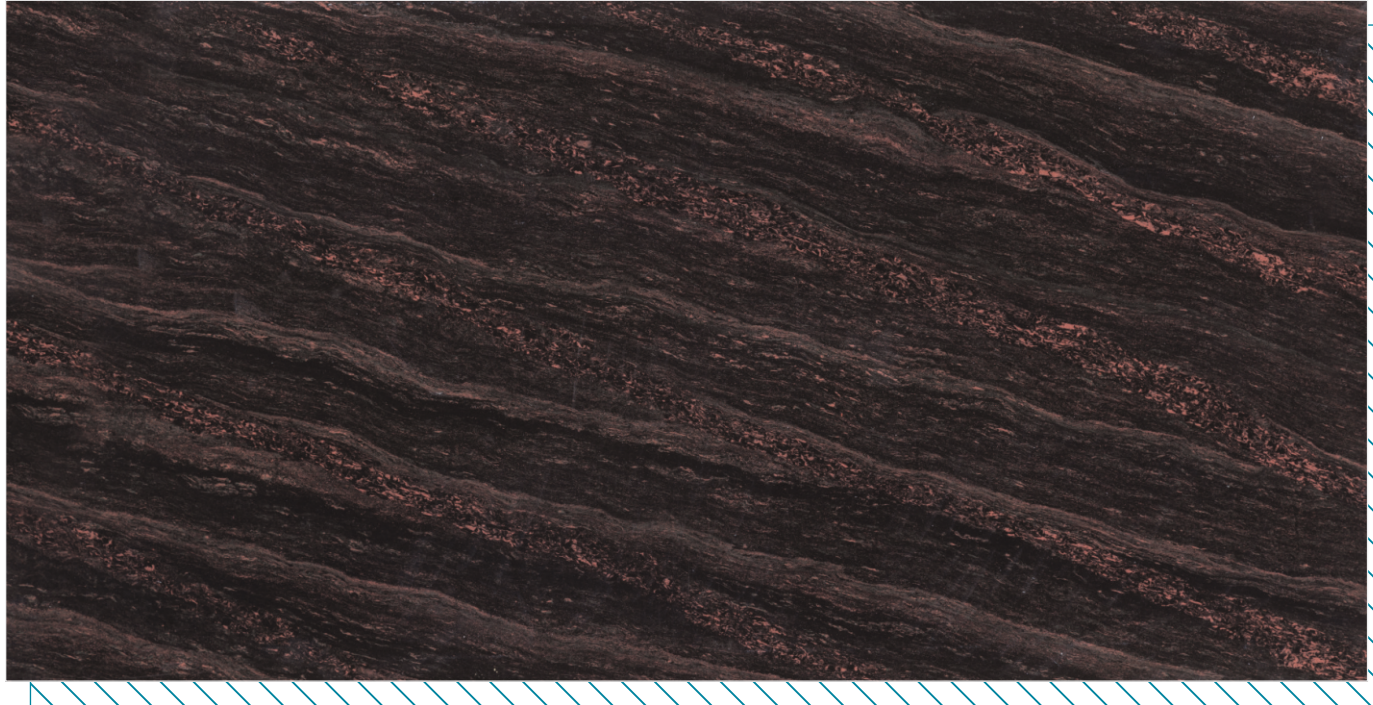

Stain  
Resistance

Thermal Shock  
Resistance

ROCCO  
SERIES

R

600 X 1200  
MM

DOUBLE  
CHARGED  
VITRIFIED TILES

ROCCO CHARCOAL(DARK) ———  
600 X 1200 MM

Linear Thermal  
Expansion  
Coefficient