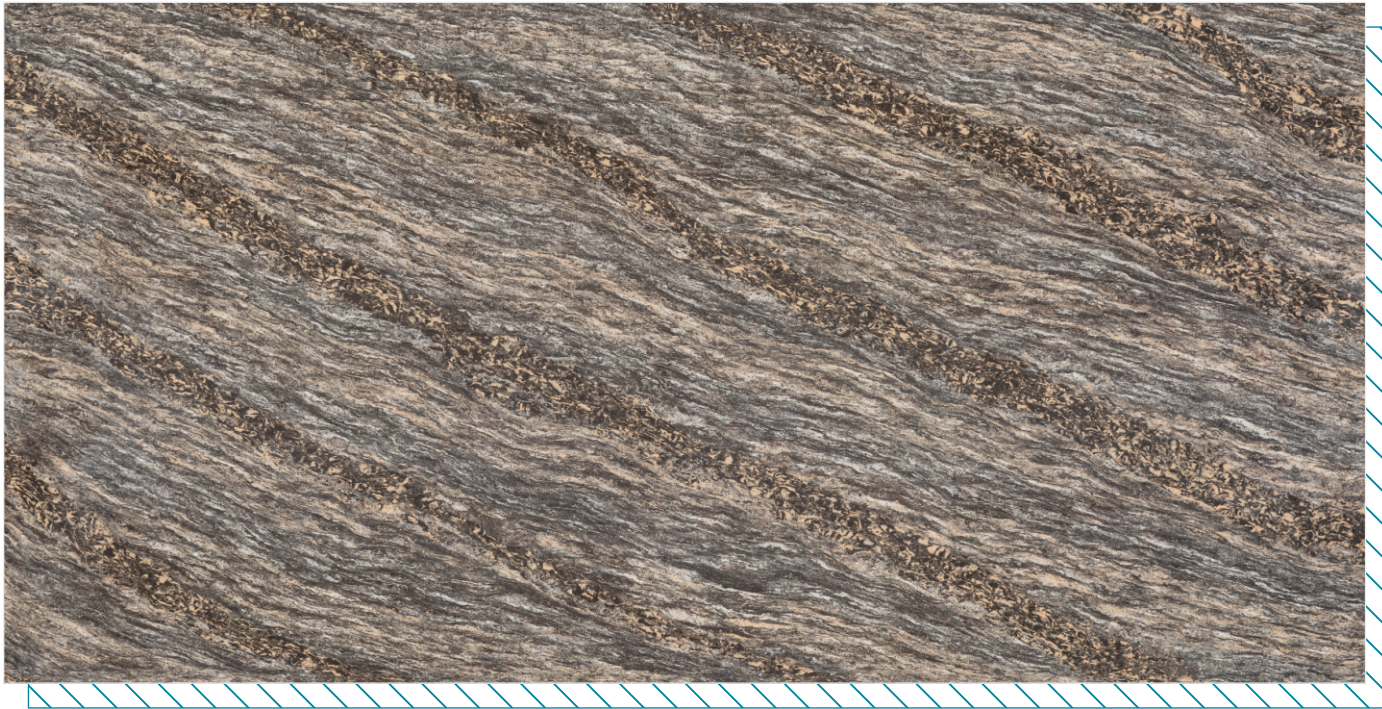

Linear Thermal  
Expansion  
Coefficient

Chemical  
Resistance

Water  
Absorption

Stain  
Resistance

Thermal Shock  
Resistance

ROCCO  
SERIES

600 X 1200  
MM

DOUBLE  
CHARGED  
VITRIFIED TILES