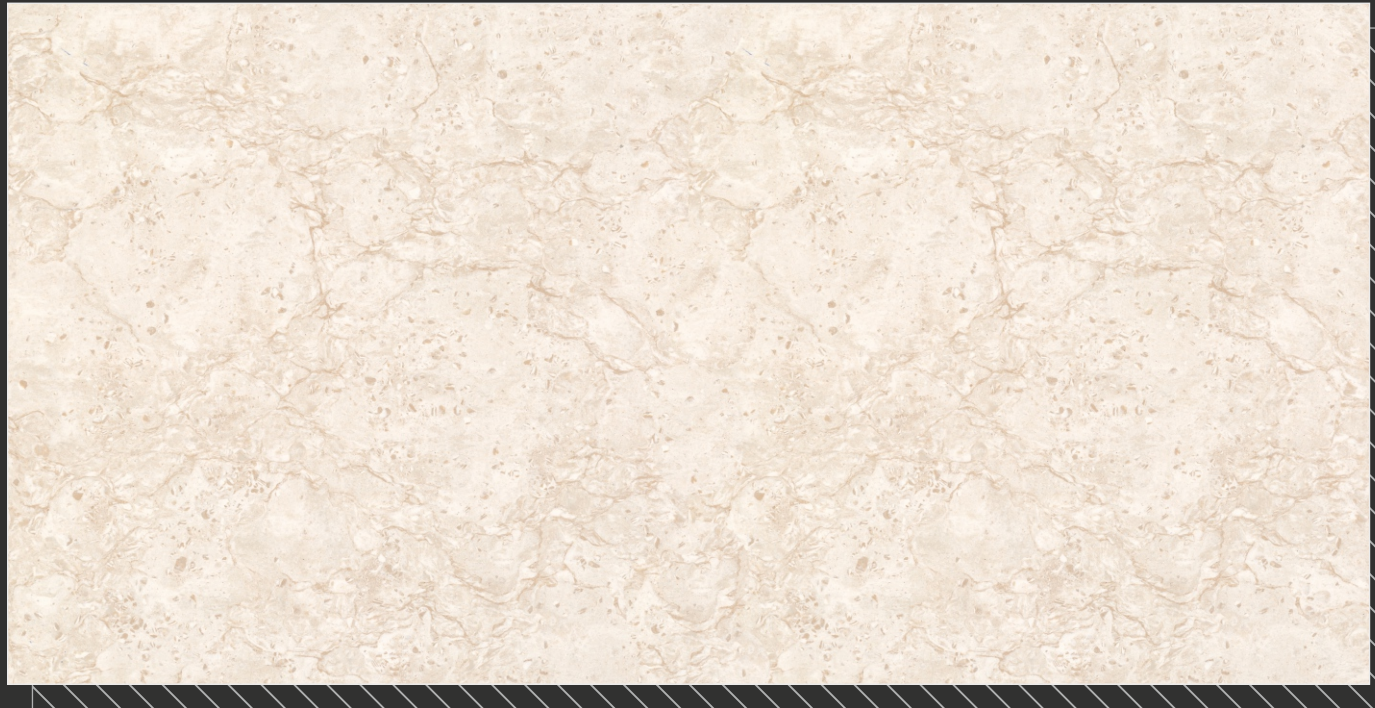

PEARLATO
SERIES

600 X 1200
MM

DOUBLE
CHARGED
VITRIFIED TILES

PEARLATO CREMA(LIGHT)
600 X 1200 MM

Linear Thermal
Expansion
Coefficient

Chemical
Resistance

Water
Absorption

Stain
Resistance

Thermal Shock
Resistance