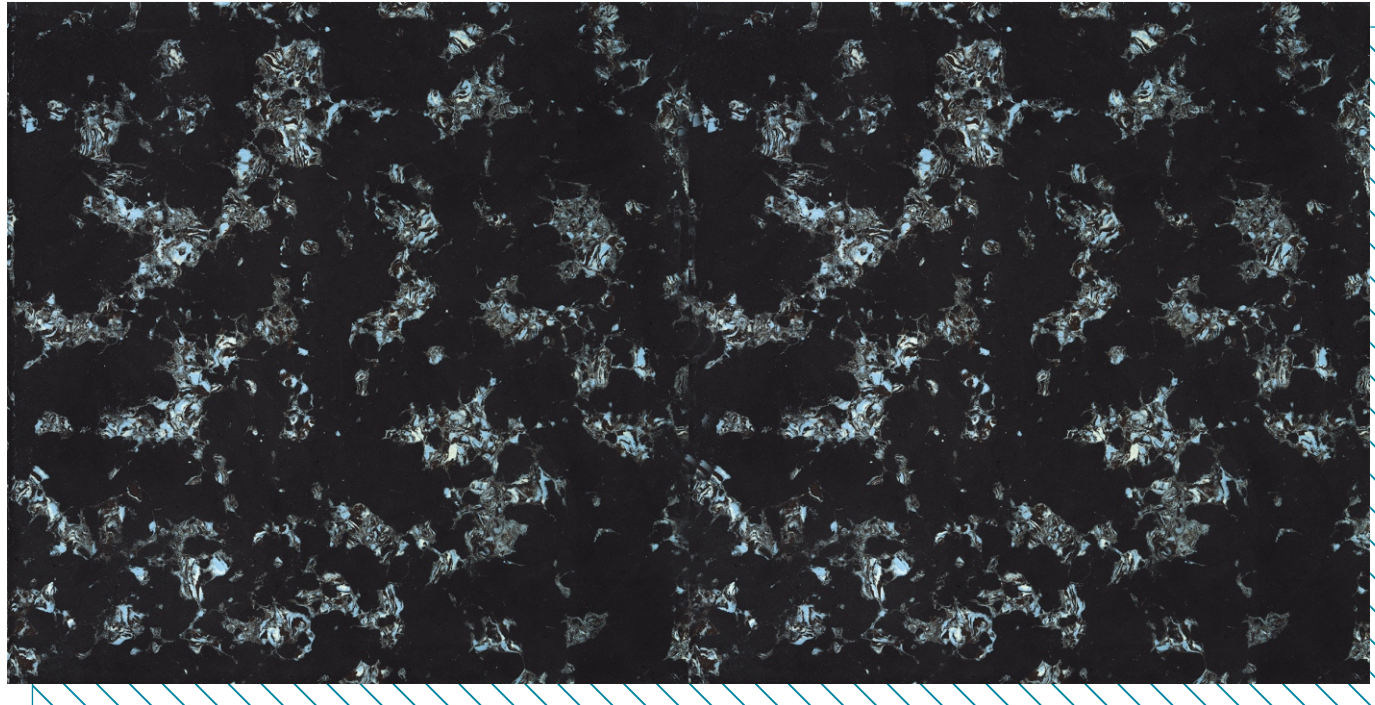

Chemical  
Resistance

Water  
Absorption

Stain  
Resistance

Thermal Shock  
Resistance

FLORA  
SERIES

600 X 1200  
MM

DOUBLE  
CHARGED  
VITRIFIED TILES

FLORA BLACK(DARK) —  
600 X 1200 MM