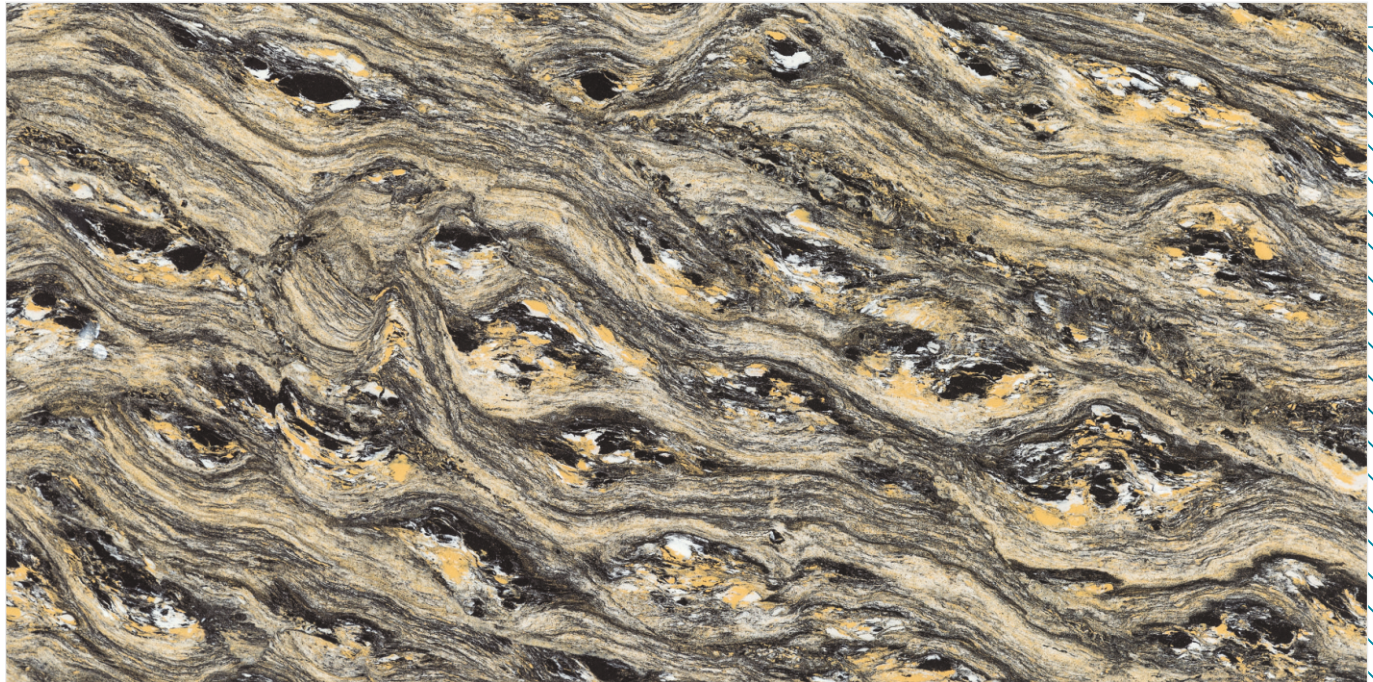

MARBLE
SERIES

600 X 1200
MM

DOUBLE
CHARGED
VITRIFIED TILES

MARBLE FENTA(DARK)
600 X 1200 MM

Linear Thermal
Expansion
Coefficient

Chemical
Resistance

Water
Absorption

Stain
Resistance

Thermal Shock
Resistance