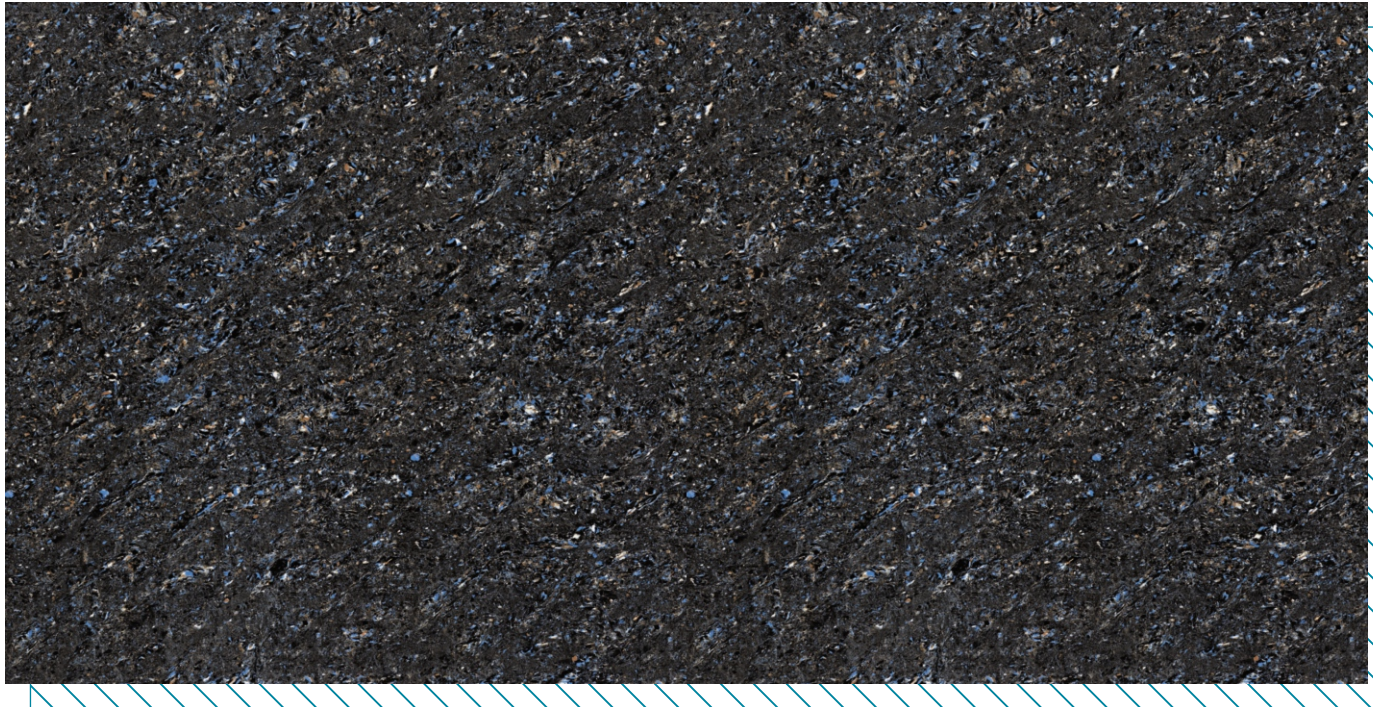

600 X 1200
MM

VOX GALAXY BLACK (DARK) ———
600 X 1200 MM

Linear Thermal
Expansion
Coefficient

Chemical
Resistance

Water
Absorption

Stain
Resistance

Thermal Shock
Resistance