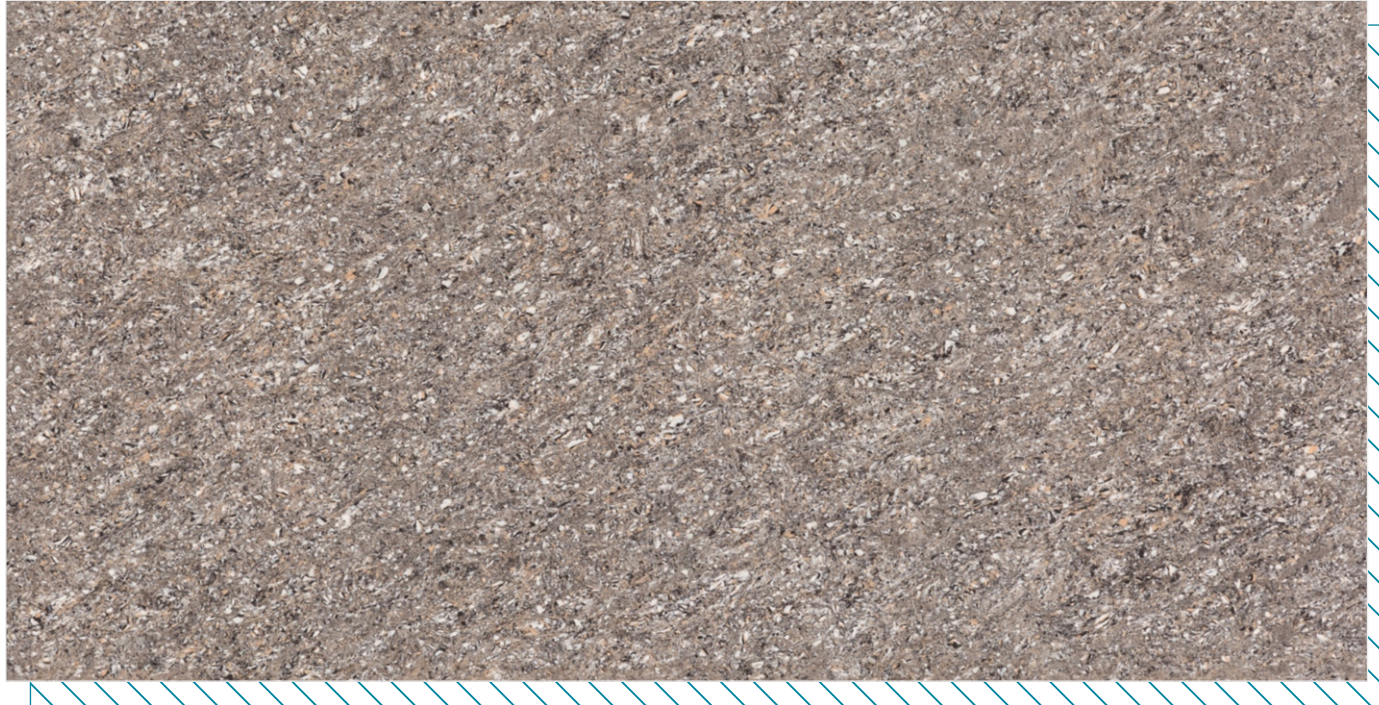

600 X 1200
MM

VOX BRONZE (DARK) ———
600 X 1200 MM

Linear Thermal
Expansion
Coefficient

Chemical
Resistance

Water
Absorption

Stain
Resistance

Thermal Shock
Resistance