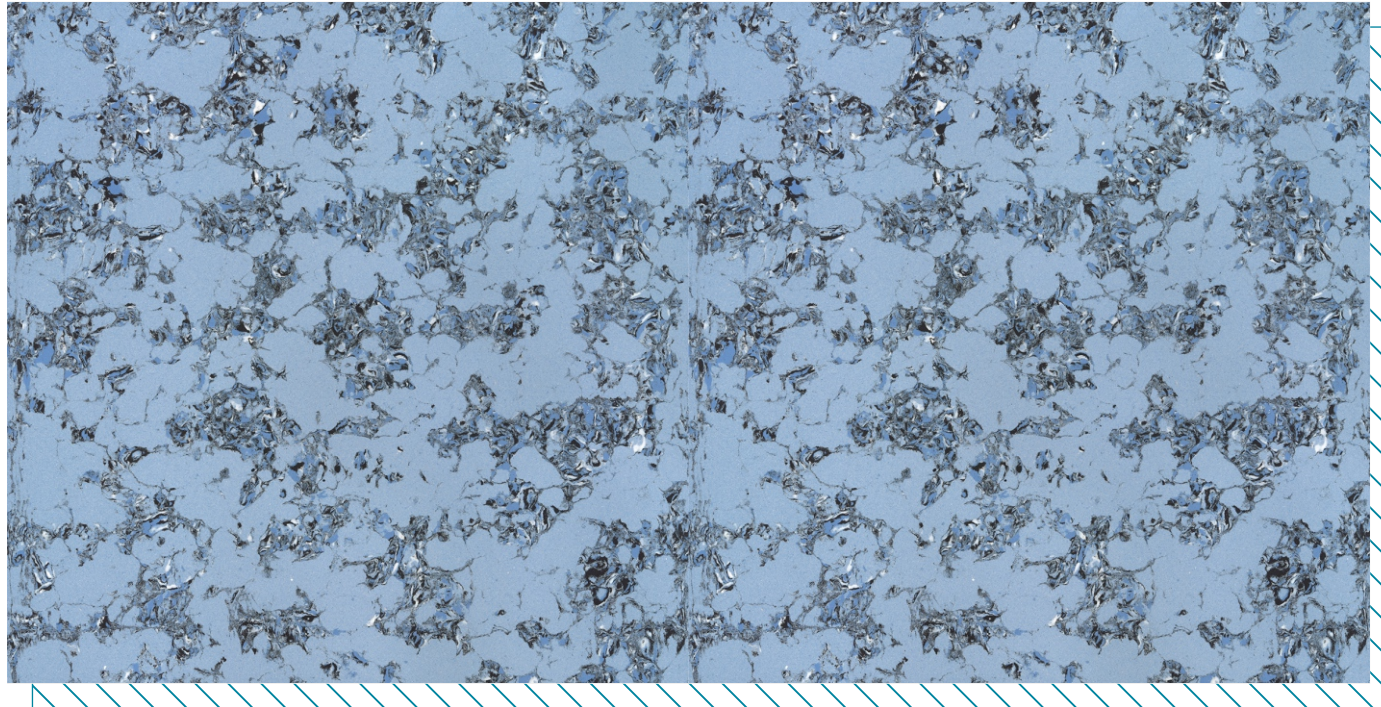

FLORA
SERIES

600 X 1200
MM

DOUBLE
CHARGED
VITRIFIED TILES

FLORA BLUE(SPECIAL DARK)
600 X 1200 MM

Linear Thermal
Expansion
Coefficient

Chemical
Resistance

Water
Absorption

Stain
Resistance

Thermal Shock
Resistance