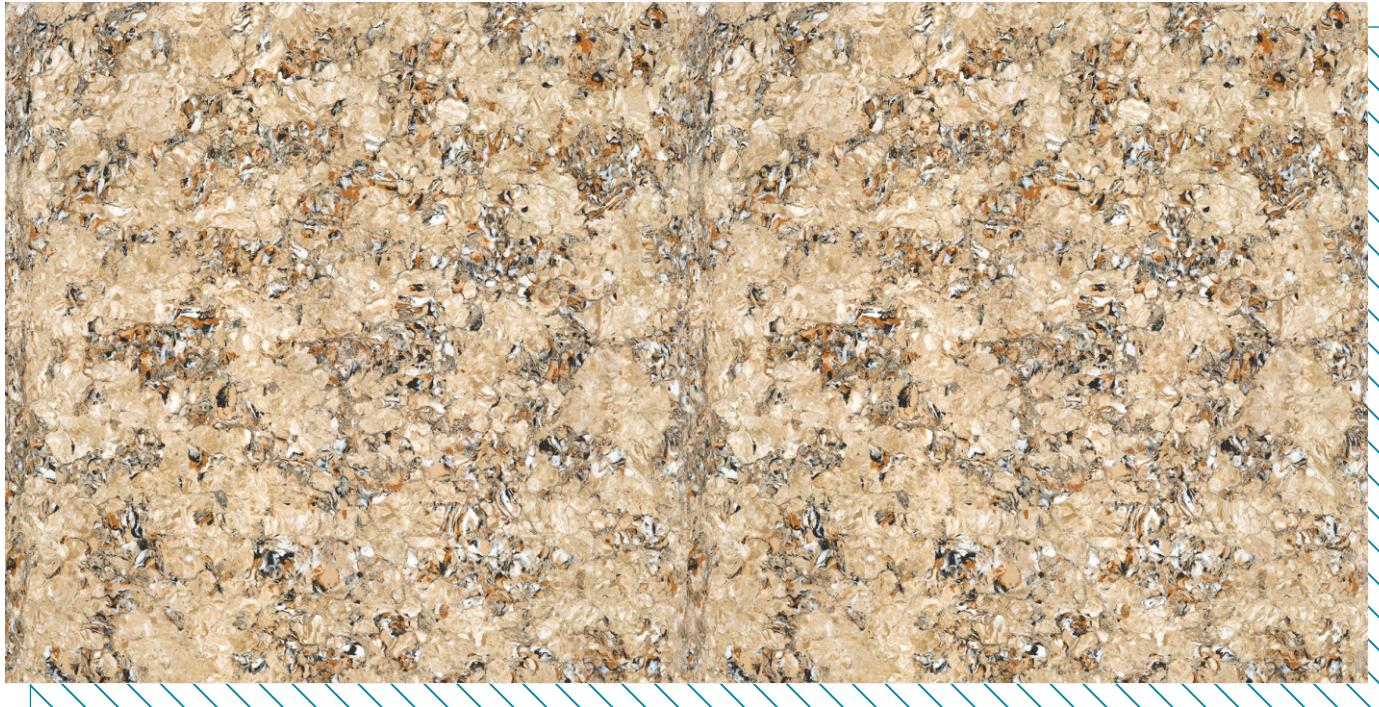

FLORA
SERIES

600 X 1200
MM

DOUBLE
CHARGED
VITRIFIED TILES

FLORA BUTTER SCOTCH(DARK)
600 X 1200 MM

Linear Thermal
Expansion
Coefficient

Chemical
Resistance

Water
Absorption

Stain
Resistance

Thermal Shock
Resistance