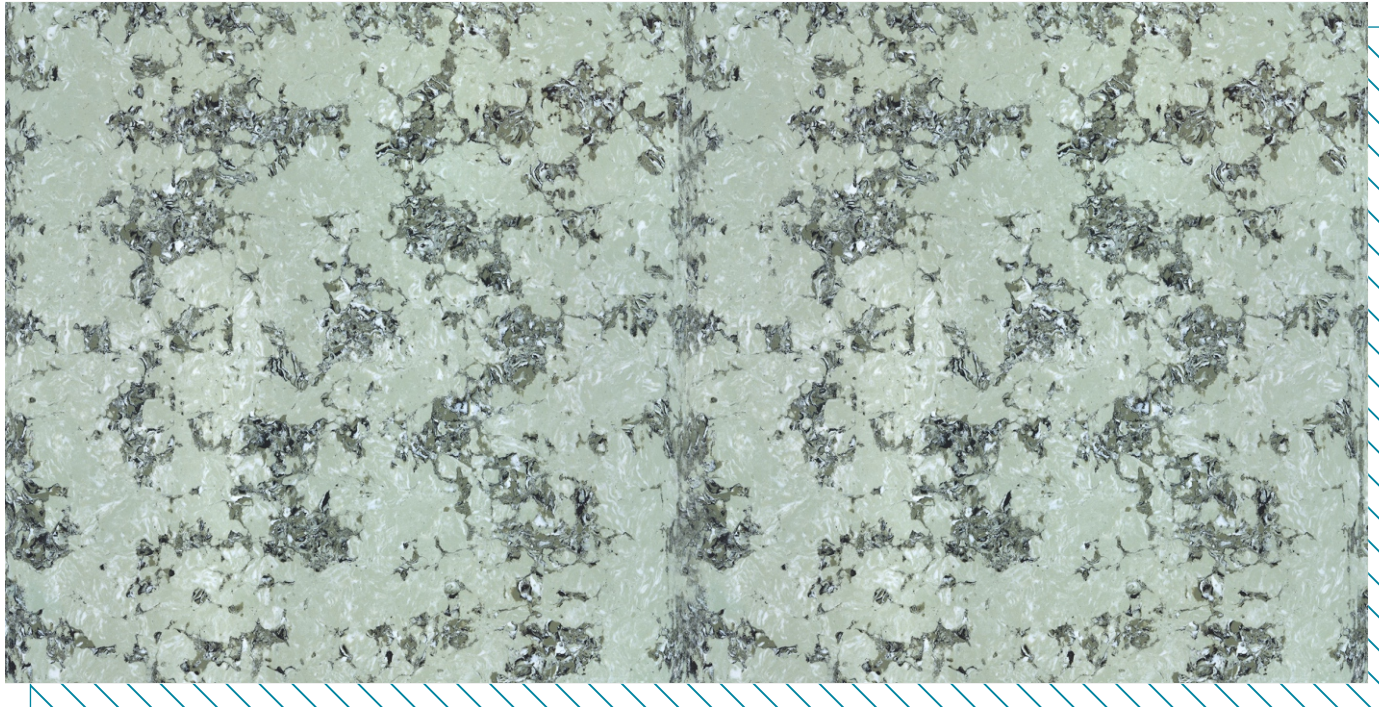

Water  
Absorption

Stain  
Resistance

Thermal Shock  
Resistance

FLORA  
SERIES

600 X 1200  
MM

DOUBLE  
CHARGED  
VITRIFIED TILES

FLORA GREEN(DARK)  
600 X 1200 MM

Linear Thermal  
Expansion  
Coefficient