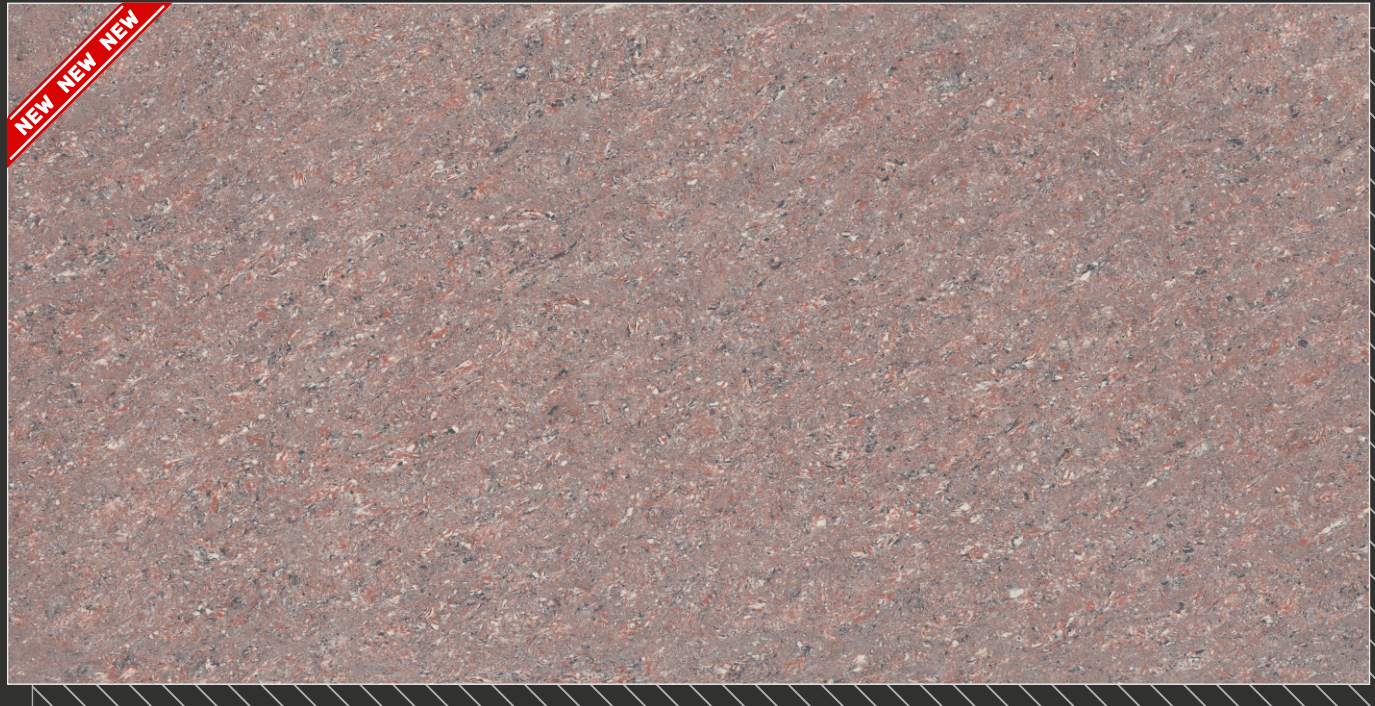

FROZAN
SERIES

F

600 X 1200
MM

DOUBLE
CHARGED
VITRIFIED TILES

FROZAN COOKIE (MID. DARK)
600 X 1200 MM

Linear Thermal
Expansion
Coefficient

Chemical
Resistance

Water
Absorption

Stain
Resistance

Thermal Shock
Resistance