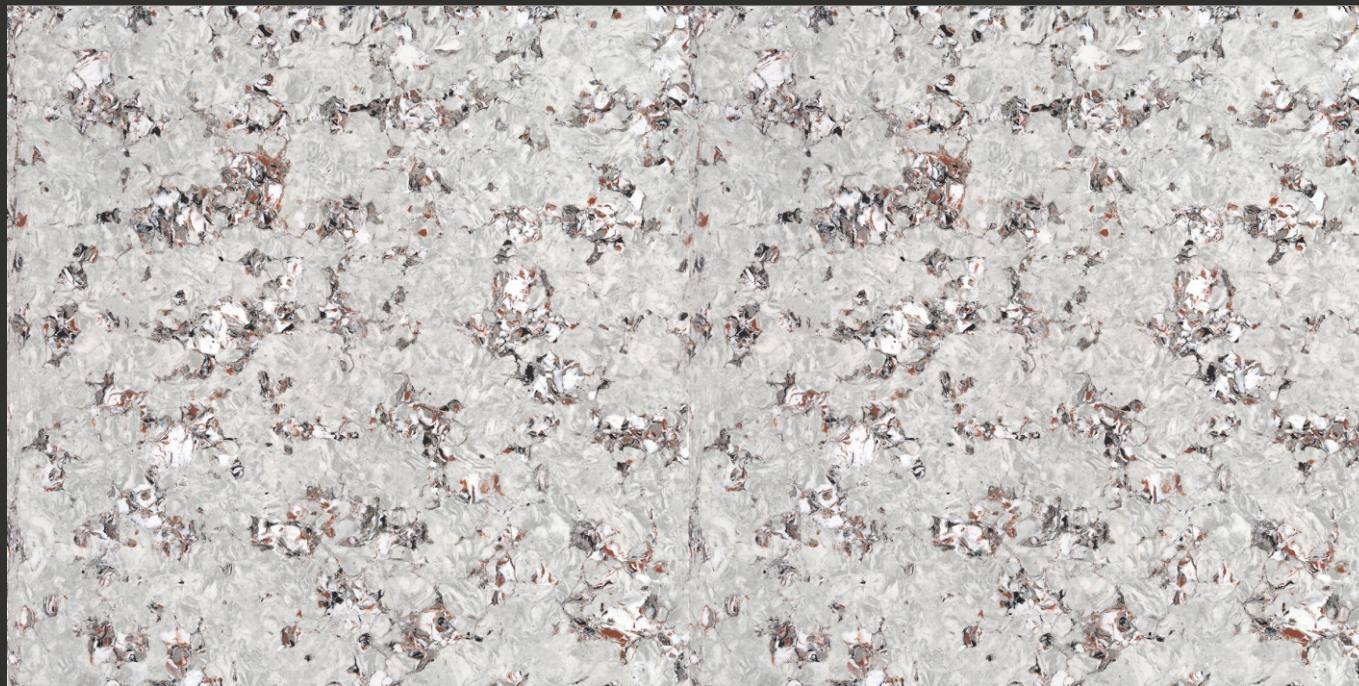

FLOR
SERIES

600 X 1200
MM

DOUBLE
CHARGED
VITRIFIED TILES

FLORA GREY(DARK)
600 X 1200 MM

Linear Thermal
Expansion
Coefficient

Chemical
Resistance

Water
Absorption

Stain
Resistance

Thermal Shock
Resistance