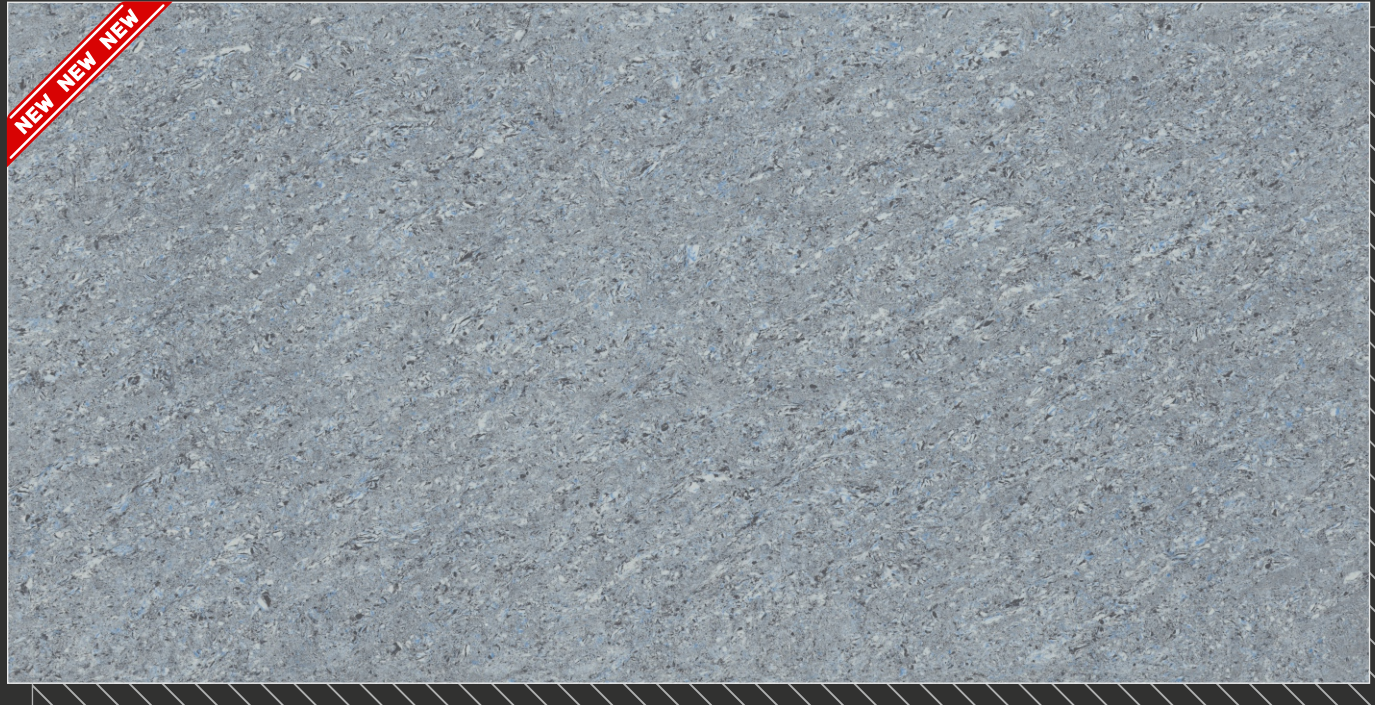

FROZAN
SERIES

F

600 X 1200
MM

DOUBLE
CHARGED
VITRIFIED TILES

FROZEN NEON (MID. DARK)
600 X 1200 MM

Linear Thermal
Expansion
Coefficient

Chemical
Resistance

Water
Absorption

Stain
Resistance

Thermal Shock
Resistance