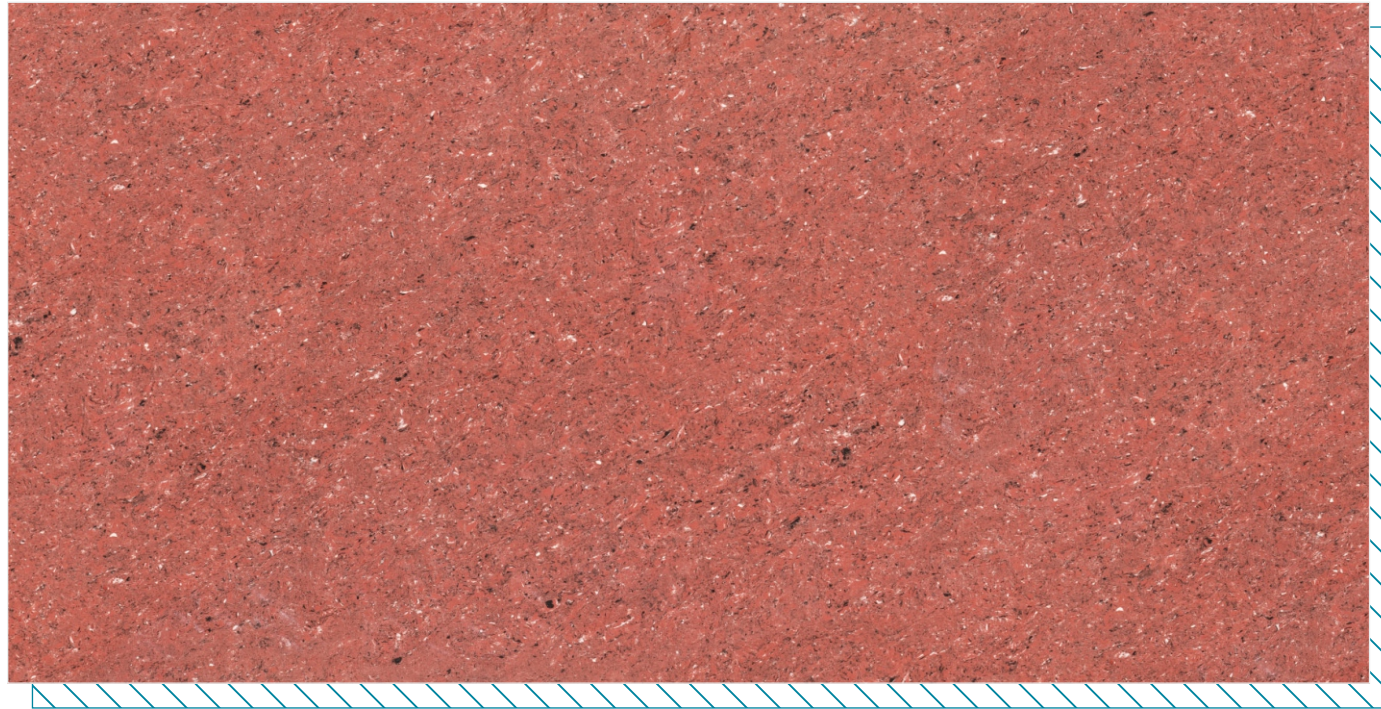

600 X 1200
MM

VOX ROSA(DARK) ———
600 X 1200 MM

Linear Thermal
Expansion
Coefficient

Chemical
Resistance

Water
Absorption

Stain
Resistance

Thermal Shock
Resistance