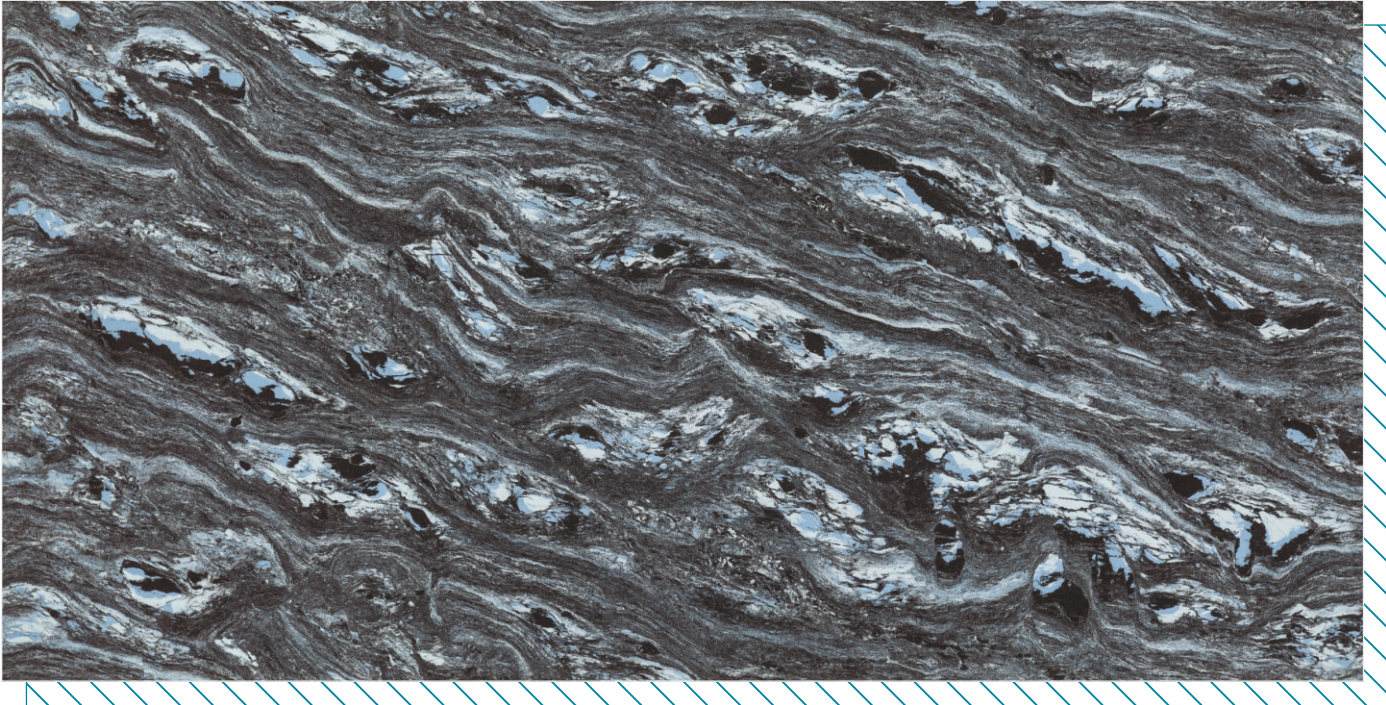

MARBLE SERIES **M**

600 X 1200
MM

DOUBLE CHARGED
VITRIFIED TILES

MARBLE OCEAN BLUE (SP. DARK)

600 X 1200 MM

Linear Thermal Expansion Coefficient

Chemical Resistance

Water Absorption

Stain Resistance

Thermal Shock Resistance