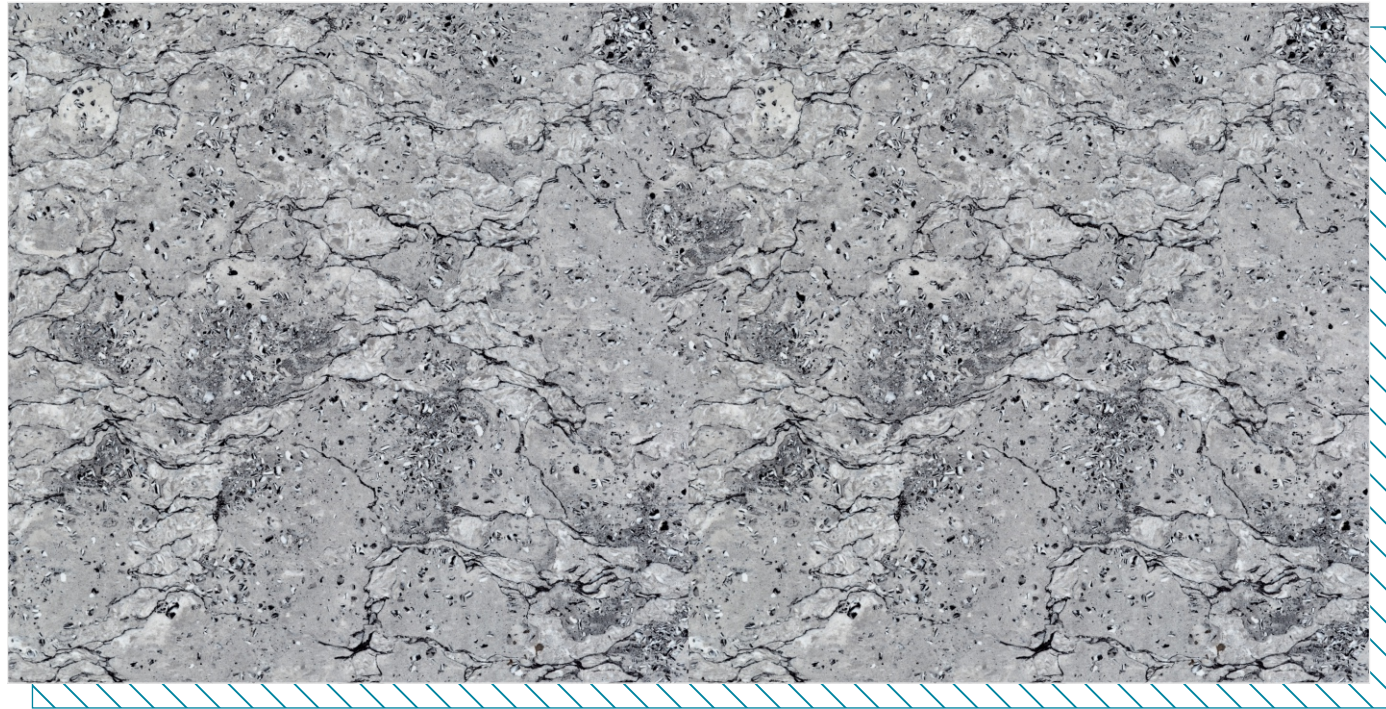

Linear Thermal  
Expansion  
Coefficient

Chemical  
Resistance

Water  
Absorption

Stain  
Resistance

Thermal Shock  
Resistance

PEARLATO  
SERIES

600 X 1200  
MM

DOUBLE  
CHARGED  
VITRIFIED TILES