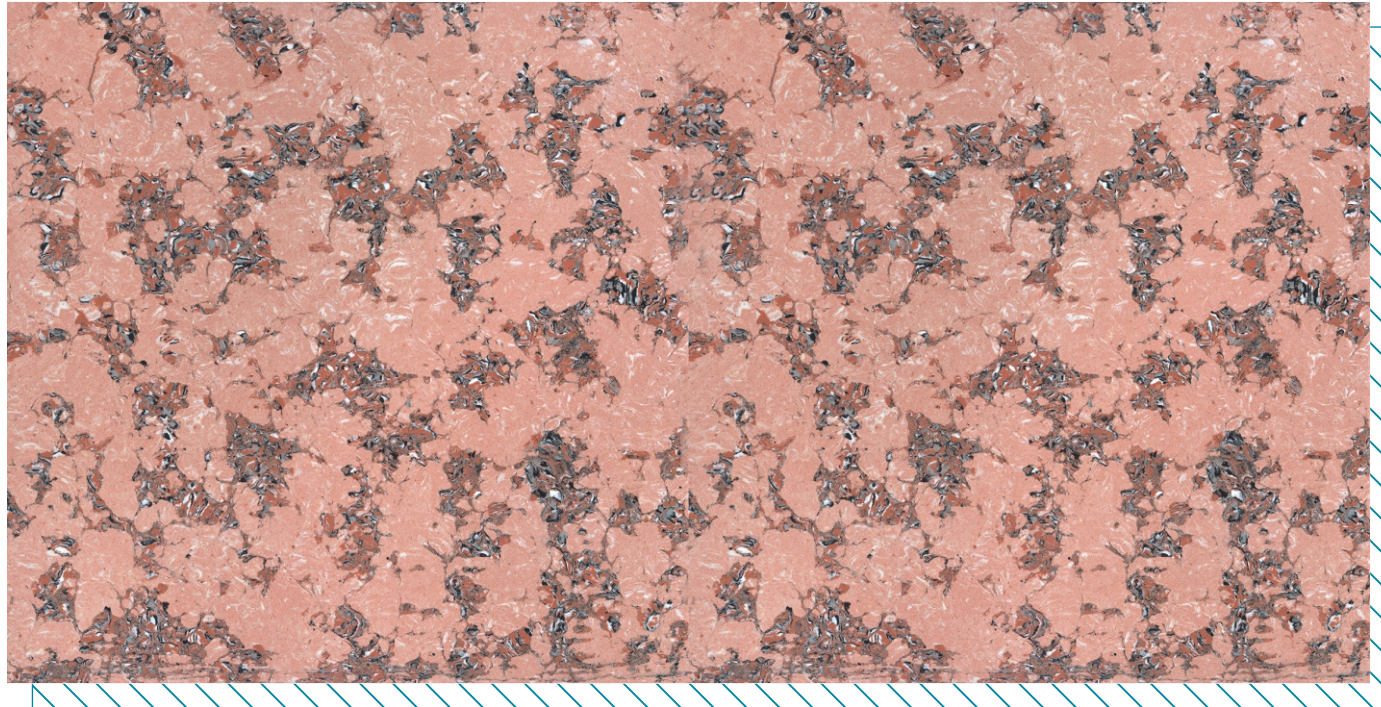

FLORA
SERIES

600 X 1200
MM

DOUBLE
CHARGED
VITRIFIED TILES

FLORA RED(DARK)
600 X 1200 MM

Linear Thermal
Expansion
Coefficient

Chemical
Resistance

Water
Absorption

Stain
Resistance

Thermal Shock
Resistance